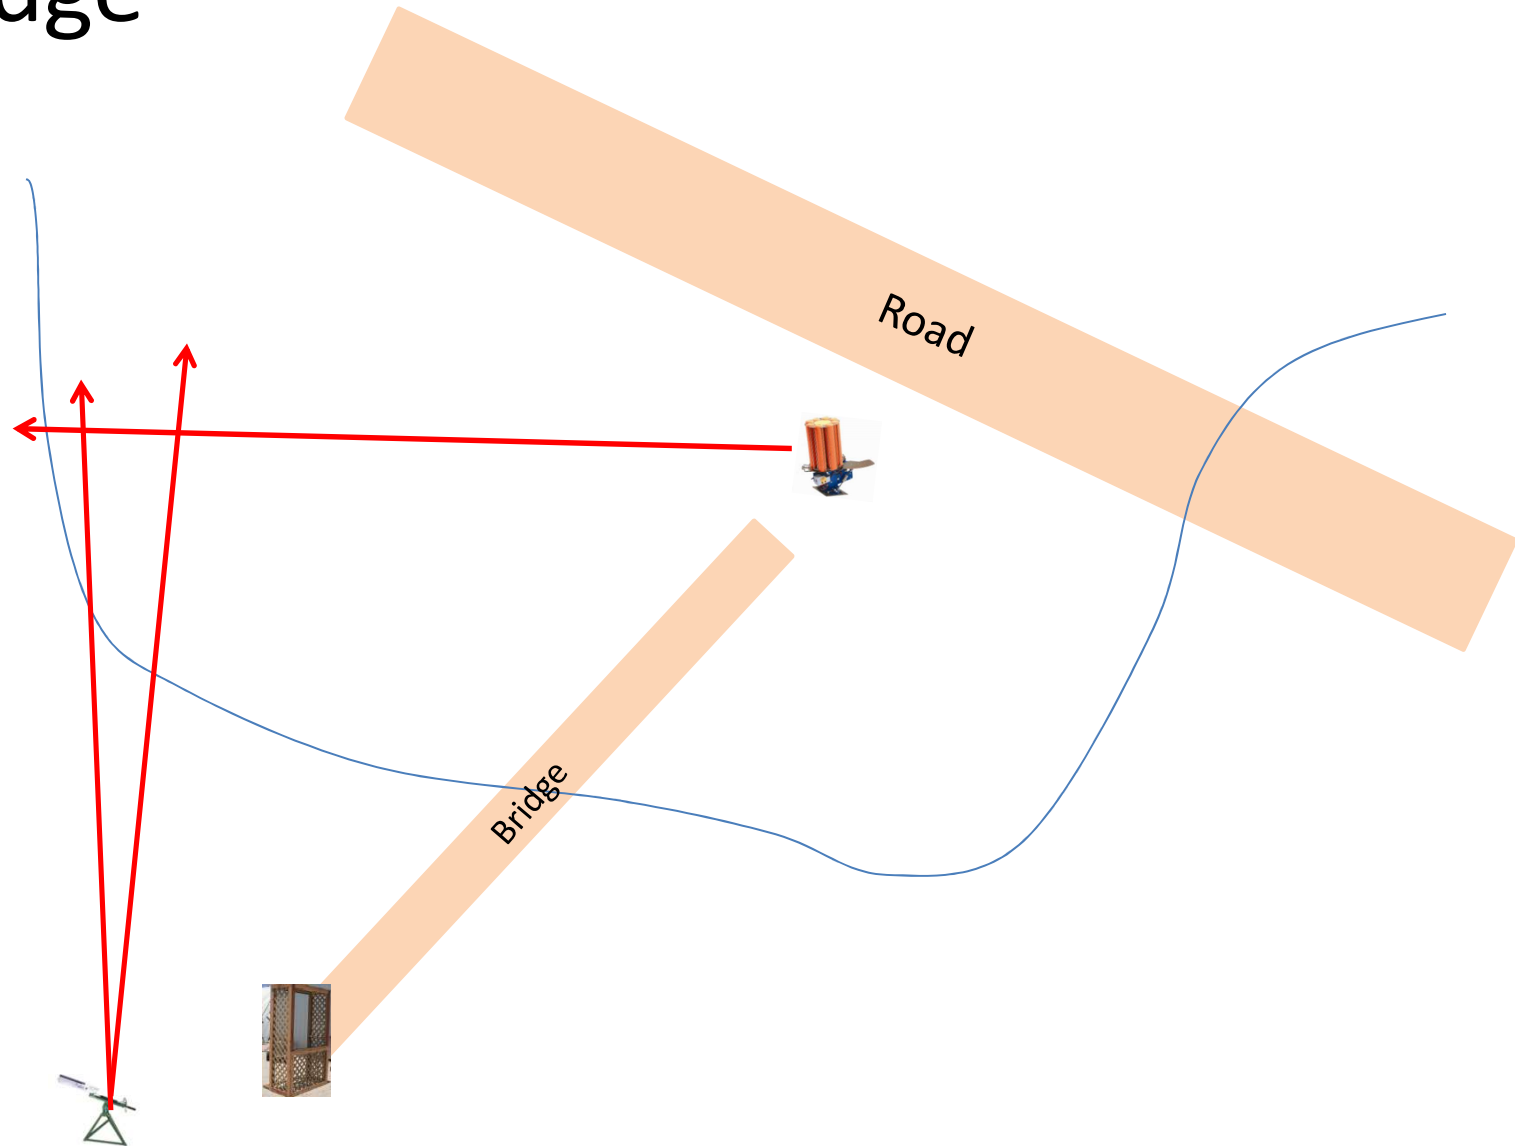

Station #2a

The Creek

3 Boxes of Targets
3 Sets (9)
Single Promatic
On Report Manual
On Report Promatic

Station #3

The Bridge

4 Boxes of Targets
4 Sets (12)
Simo Manual
On 2nd Report Promatic

Station #14

Overhead

3 Boxes of Targets
3 Sets (9)
Tri-Set - Simo Manual
and Single Promatic

Station #13

Beer Can C

4 Boxes of Targets
4 Sets (12)
Single Promatic
On Report Manual
On Report Promatic

Automatic

Station #12 Roadway West

Road

Station #9

Far Roadway

3 Boxes of Targets
3 Sets (9)
Single Rabbit
On Report Manual
On Report Rabbit

Station #10

The Bench

- 4 Boxes of Targets
- 3 Sets (9)
- 4 Flush
- Manual and Chondel
- Green Target POISON BIRD

Station #11

The Zinger

3 Boxes of Targets
3 Sets (9)
Simo Manual and Promatic

The Menu 07/08/2017

1) The Creek B	- 3 Sets	- Single Promatic, Report Manual, Report Promatic	(9)
2) The Bridge	- 4 Sets	- Simo Manual, On 2 nd Report Promatic	(12)
3) Beer Can C	- 4 Sets	- Promatic, Report Manual, Report Promatic	(12)
4) Old Rabbit	- 4 Sets	- Simo Manual and Promatic, On 2 nd Report Promatic	(12)
5) The Teal	- 4 Sets	- Promatic, Report Simo Manual (Teal)	(12)
6) Far Roadway	- 3 Sets	- Rabbit, Report Manual, Report Rabbit	(9)
7) The Bench	- 3 Sets	- 4-Flush Manual (Poison Bird) and Chondel	(9)
8) Zinger	- 3 Sets	- Simo Manual and Promatic	(9)
9) Roadway West	- 3 Sets	- Single Promatic, Report Simo Manual	(9)
10) Overhead	- 3 Sets	- Simo Manual and Promatic	(9)