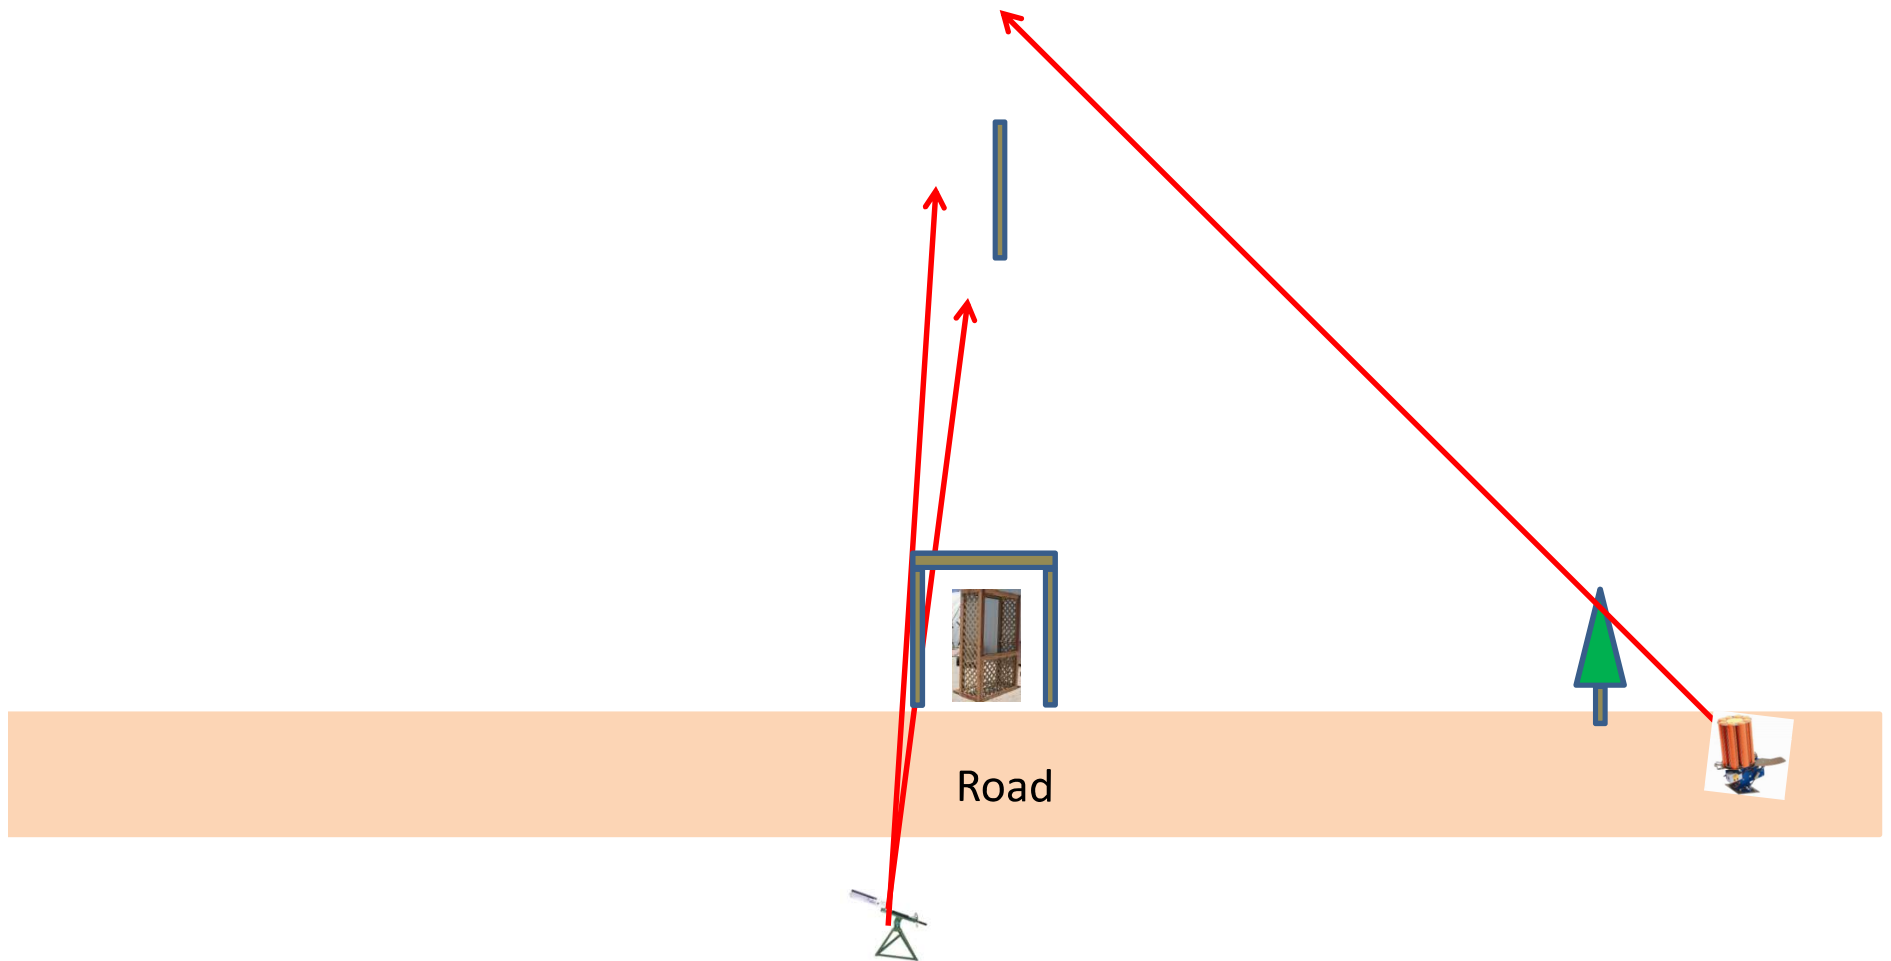

Station #2a

The Creek

3 Boxes of Targets
3 Sets (9)
Single Promatic
On Report Manual
On Report Promatic

Station #3

The Bridge

4 Boxes of Targets
4 Sets (12)
Simo Manual
On 2nd Report Promatic

Station #14

Overhead

3 Boxes of Targets
3 Sets (9)
Tri-Set - Simo Manual
and Single Promatic

Station #13

Beer Can C

4 Boxes of Targets
4 Sets (12)
Single Promatic
On Report Manual
On Report Promatic

Automatic

Station #12 Roadway West

Road

Station #9

Far Roadway

3 Boxes of Targets
3 Sets (9)
Single Rabbit
On Report Manual
On Report Rabbit

Station #10

The Bench

- 4 Boxes of Targets
- 3 Sets (9)
- 4 Flush
- Manual and Chondel
- Green Target POISON BIRD

Station #11

The Zinger

3 Boxes of Targets
3 Sets (9)
Simo Manual and Promatic

The Menu 07/08/2017

1) The Creek B	- 3 Sets	- Single Promatic, Report Manual, Report Promatic	(9)
2) The Bridge	- 4 Sets	- Simo Manual, On 2 nd Report Promatic	(12)
3) Beer Can C	- 4 Sets	- Promatic, Report Manual, Report Promatic	(12)
4) Old Rabbit	- 4 Sets	- Simo Manual and Promatic, On 2 nd Report Promatic	(12)
5) The Teal	- 4 Sets	- Promatic, Report Simo Manual (Teal)	(12)
6) Far Roadway	- 3 Sets	- Rabbit, Report Manual, Report Rabbit	(9)
7) The Bench	- 3 Sets	- 4-Flush Manual (Poison Bird) and Chondel	(9)
8) Zinger	- 3 Sets	- Simo Manual and Promatic	(9)
9) Roadway West	- 3 Sets	- Single Promatic, Report Simo Manual	(9)
10) Overhead	- 3 Sets	- Simo Manual and Promatic	(9)