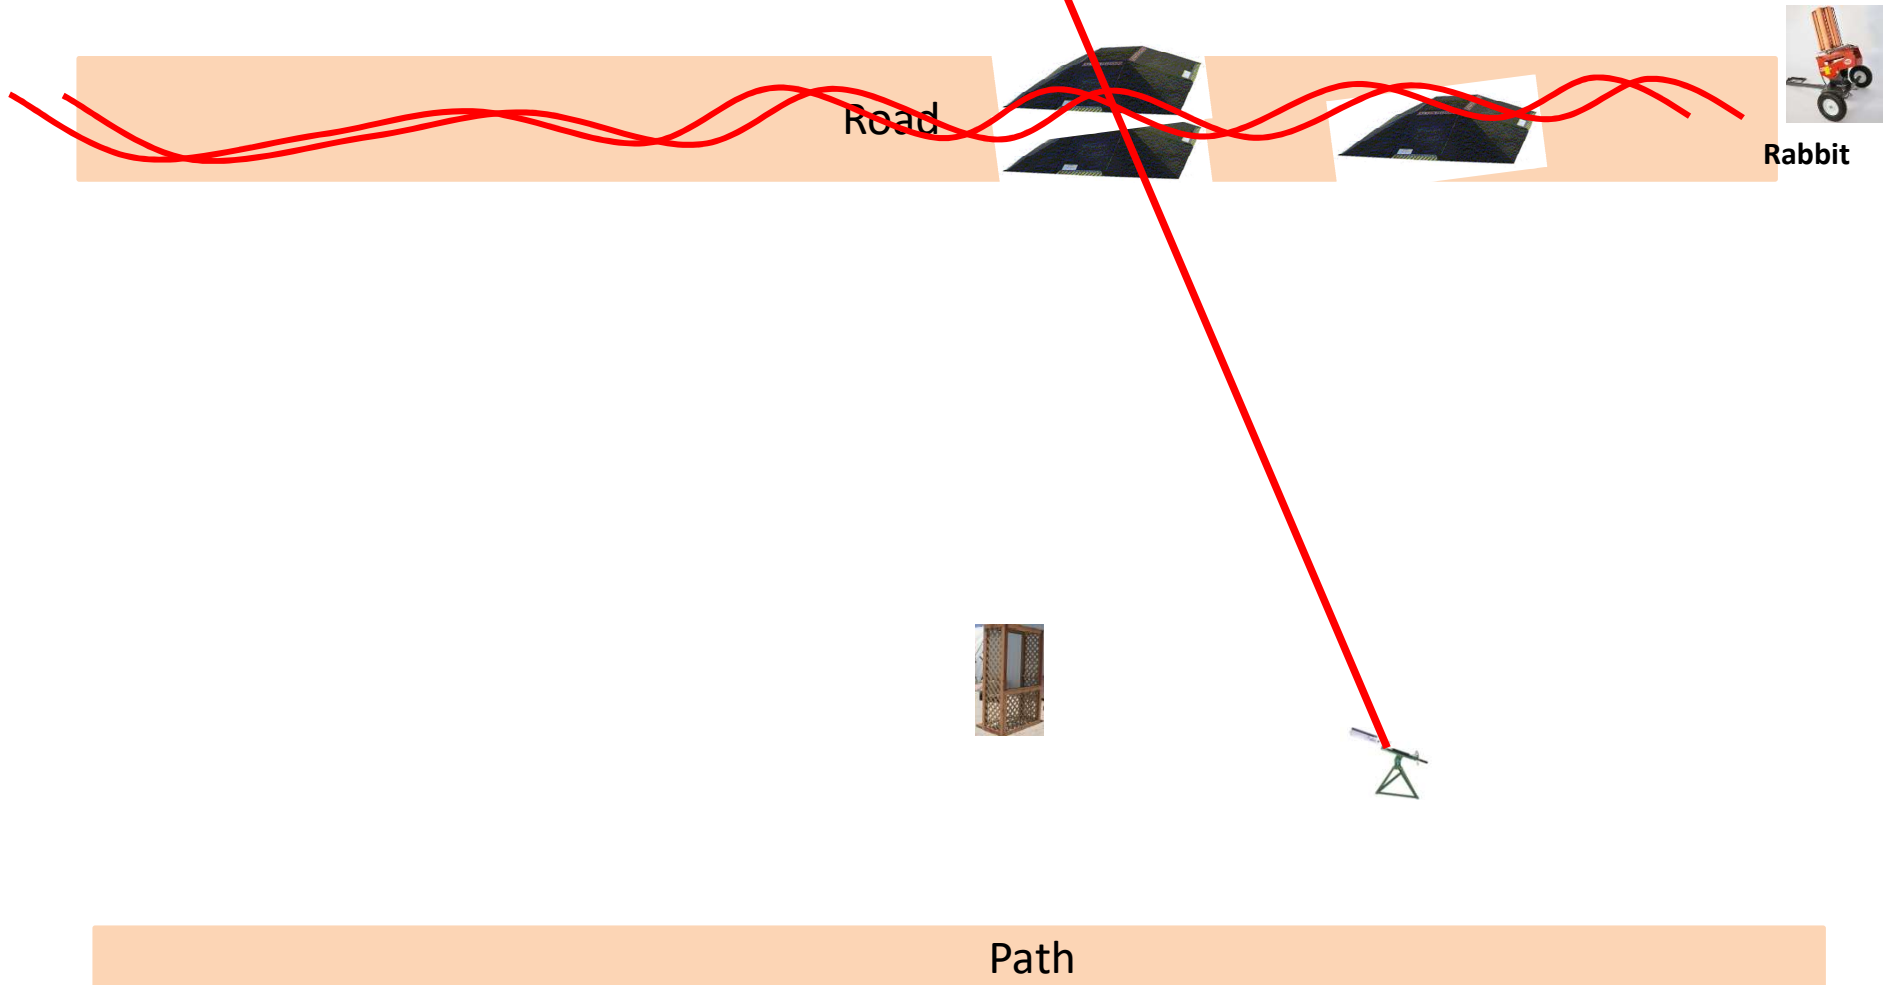

3 Boxes of Targets
3 Sets (9)
Tri-Set - Simo Manual
and Single Promatic

Station #13

Beer Can C

4 Boxes of Targets
4 Sets (12)
Single Promatic
On Report Manual
On Report Promatic

Automatic

Station #12 Roadway West

3 Boxes of Targets
3 Sets (9)
Single Promatic
On Report Simo Manual

Station #7

Old Rabbit

4 Boxes of Targets
4 Sets (12)
Simo Manual and Promatic
On 2nd Report Promatic

Station #8

The Teal

4 Boxes of Targets
4 Sets (12)
Single Promatic
On Report Simo Manual (Teal)

Road

Station #9

Far Roadway

3 Boxes of Targets
3 Sets (9)
Single Rabbit
On Report Manual
On Report Rabbit

Station #10

The Bench

- 4 Boxes of Targets
- 3 Sets (9)
- 4 Flush
- Manual and Chondel
- Green Target POISON BIRD

Station #11

The Zinger

3 Boxes of Targets
3 Sets (9)
Simo Manual and Promatic

The Menu 07/08/2017

1) The Creek B	- 3 Sets	- Single Promatic, Report Manual, Report Promatic	(9)
2) The Bridge	- 4 Sets	- Simo Manual, On 2 nd Report Promatic	(12)
3) Beer Can C	- 4 Sets	- Promatic, Report Manual, Report Promatic	(12)
4) Old Rabbit	- 4 Sets	- Simo Manual and Promatic, On 2 nd Report Promatic	(12)
5) The Teal	- 4 Sets	- Promatic, Report Simo Manual (Teal)	(12)
6) Far Roadway	- 3 Sets	- Rabbit, Report Manual, Report Rabbit	(9)
7) The Bench	- 3 Sets	- 4-Flush Manual (Poison Bird) and Chondel	(9)
8) Zinger	- 3 Sets	- Simo Manual and Promatic	(9)
9) Roadway West	- 3 Sets	- Single Promatic, Report Simo Manual	(9)
10) Overhead	- 3 Sets	- Simo Manual and Promatic	(9)