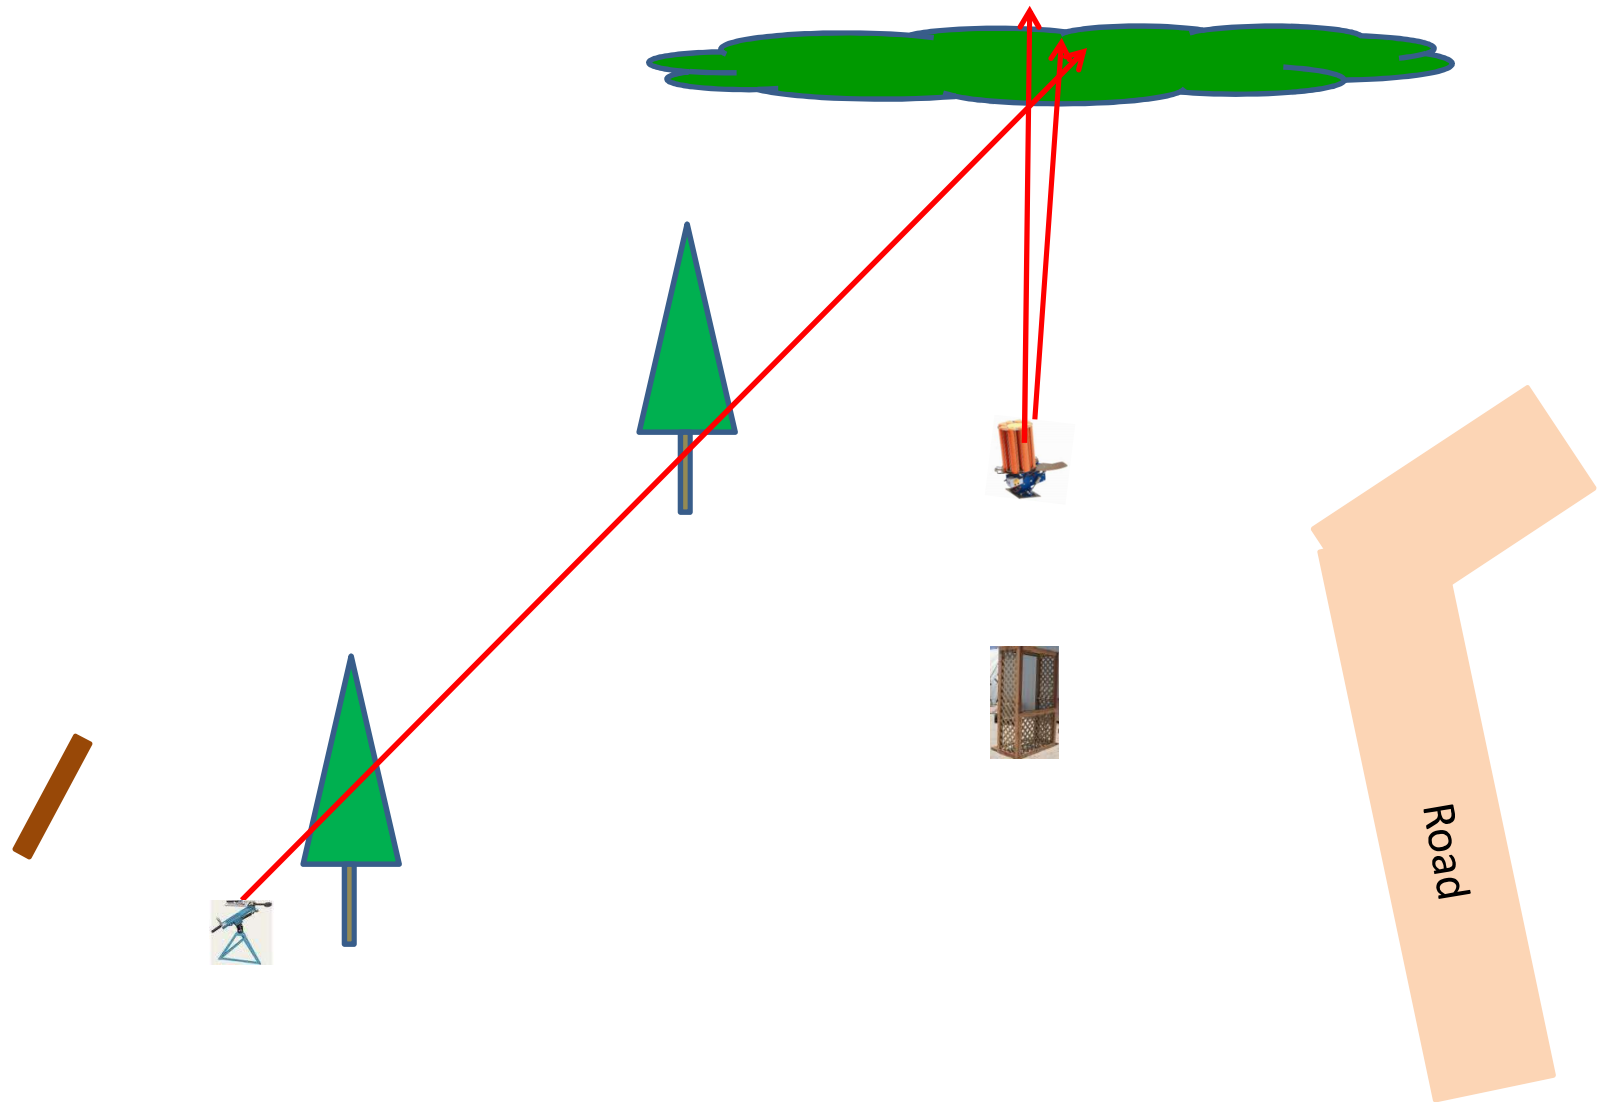

Station #7

Old Rabbit

4 Boxes of Targets
4 Sets (12)
Simo Manual and Promatic
On 2nd Report Promatic