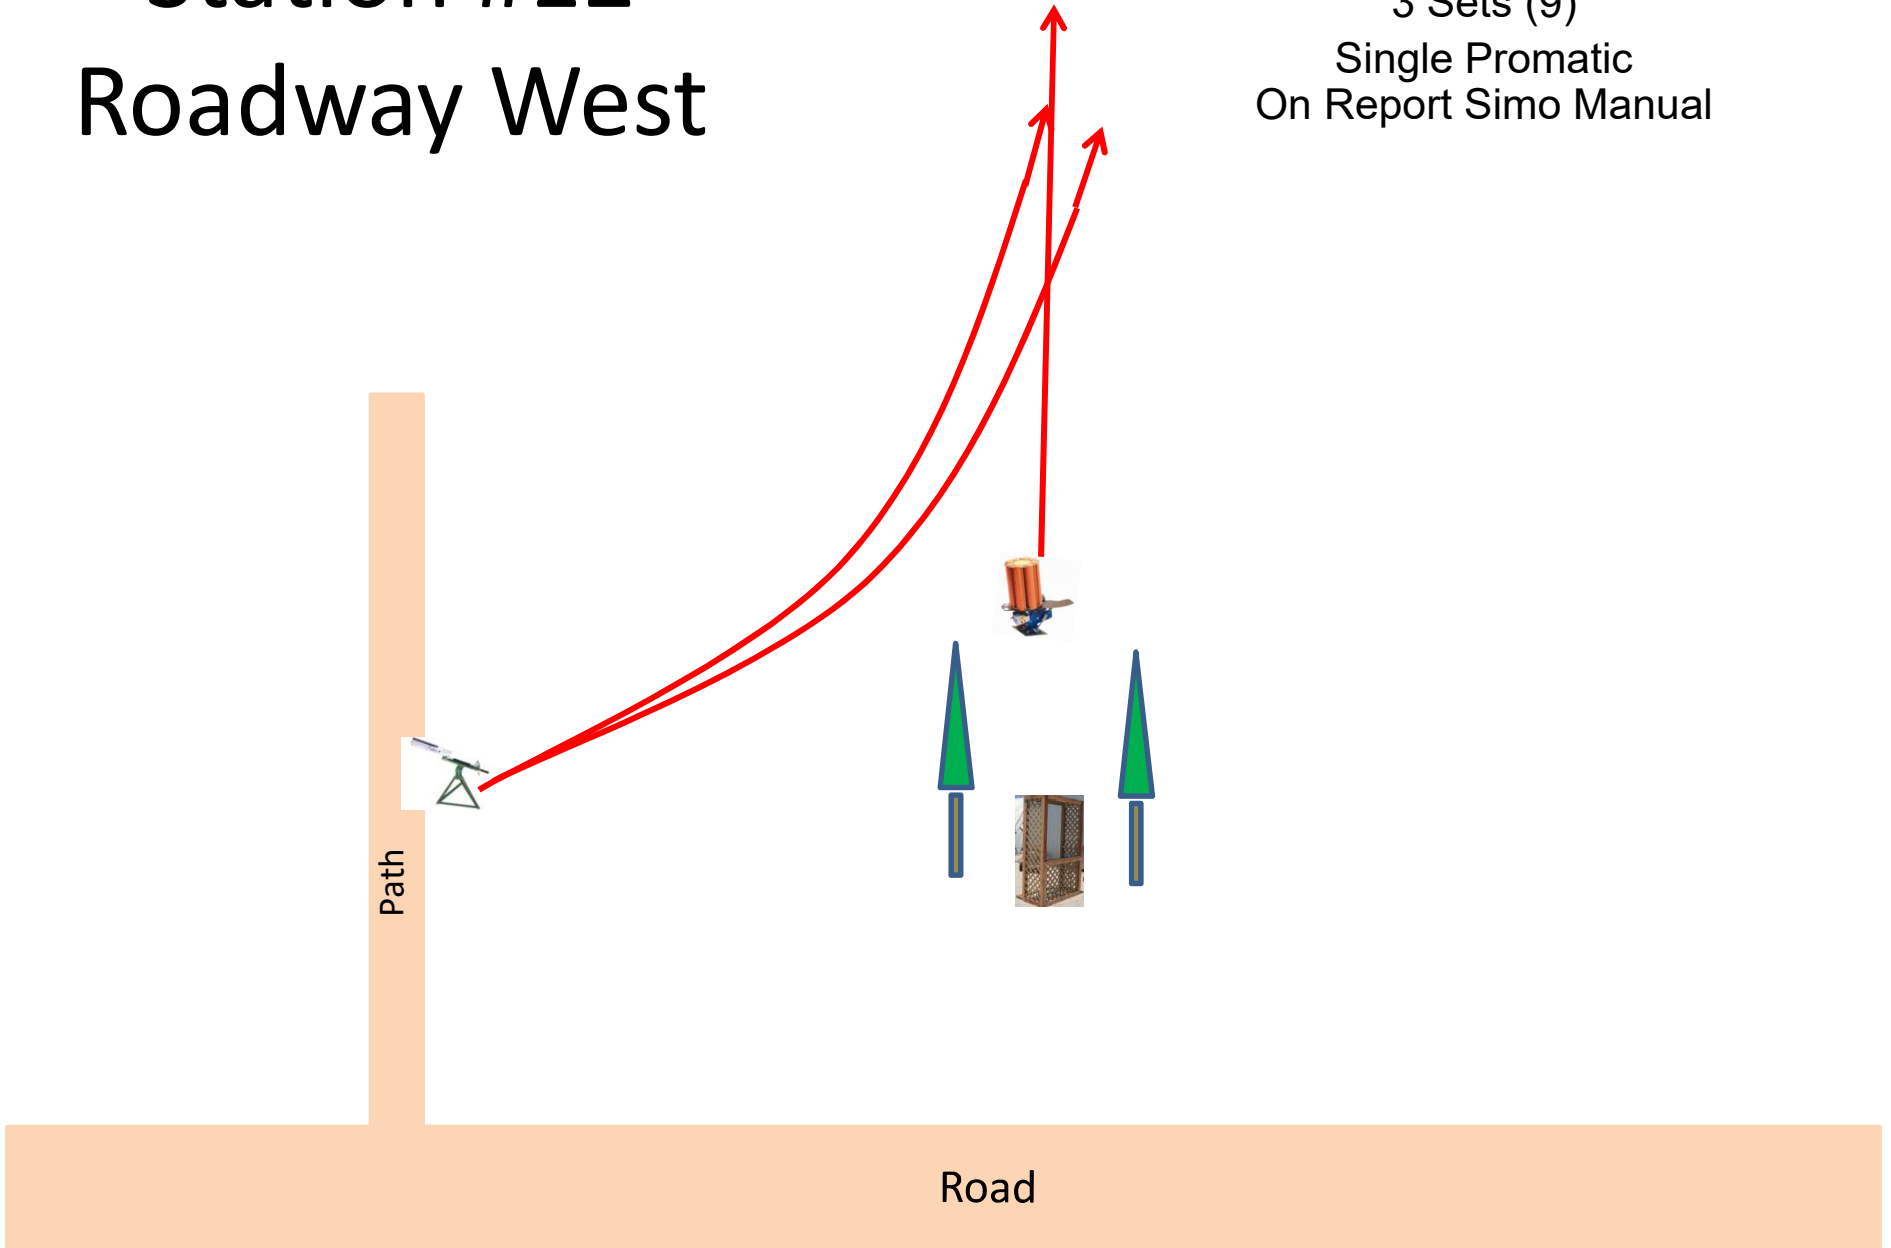

Station #12 Roadway West

3 Boxes of Targets
3 Sets (9)
Single Promatic
On Report Simo Manual