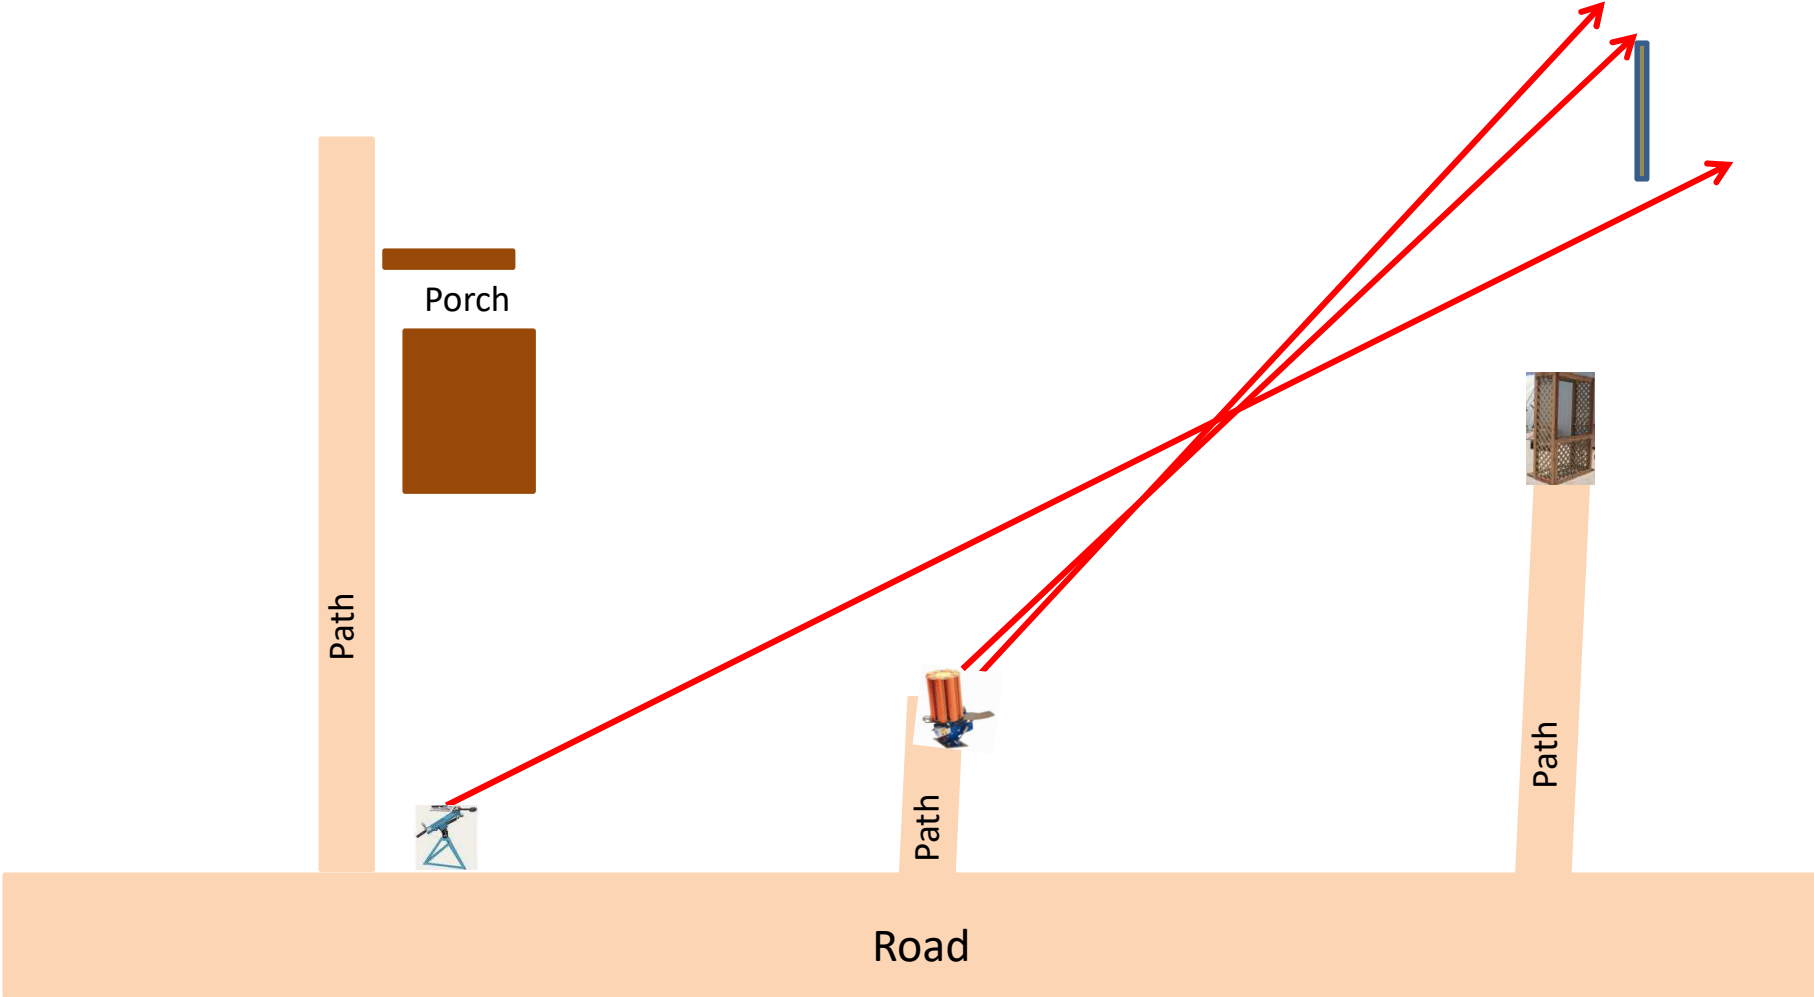

Station #2a

The Creek

3 Boxes of Targets
3 Sets (9)
Single Promatic
On Report Manual
On Report Promatic

Station #3

The Bridge

4 Boxes of Targets
4 Sets (12)
Simo Manual
On 2nd Report Promatic

Station #14

Overhead

3 Boxes of Targets
3 Sets (9)
Tri-Set - Simo Manual
and Single Promatic

Station #13

Beer Can C

4 Boxes of Targets
4 Sets (12)
Single Promatic
On Report Manual
On Report Promatic

Automatic

Station #12 Roadway West

3 Boxes of Targets
3 Sets (9)
Single Promatic
On Report Simo Manual

Station #7

Old Rabbit

4 Boxes of Targets
4 Sets (12)
Simo Manual and Promatic
On 2nd Report Promatic

Station #8

The Teal

4 Boxes of Targets
4 Sets (12)
Single Promatic
On Report Simo Manual (Teal)

Station #11

The Zinger

3 Boxes of Targets
3 Sets (9)
Simo Manual and Promatic

The Menu 07/08/2017

1) The Creek B	- 3 Sets	- Single Promatic, Report Manual, Report Promatic	(9)
2) The Bridge	- 4 Sets	- Simo Manual, On 2 nd Report Promatic	(12)
3) Beer Can C	- 4 Sets	- Promatic, Report Manual, Report Promatic	(12)
4) Old Rabbit	- 4 Sets	- Simo Manual and Promatic, On 2 nd Report Promatic	(12)
5) The Teal	- 4 Sets	- Promatic, Report Simo Manual (Teal)	(12)
6) Far Roadway	- 3 Sets	- Rabbit, Report Manual, Report Rabbit	(9)
7) The Bench	- 3 Sets	- 4-Flush Manual (Poison Bird) and Chondel	(9)
8) Zinger	- 3 Sets	- Simo Manual and Promatic	(9)
9) Roadway West	- 3 Sets	- Single Promatic, Report Simo Manual	(9)
10) Overhead	- 3 Sets	- Simo Manual and Promatic	(9)