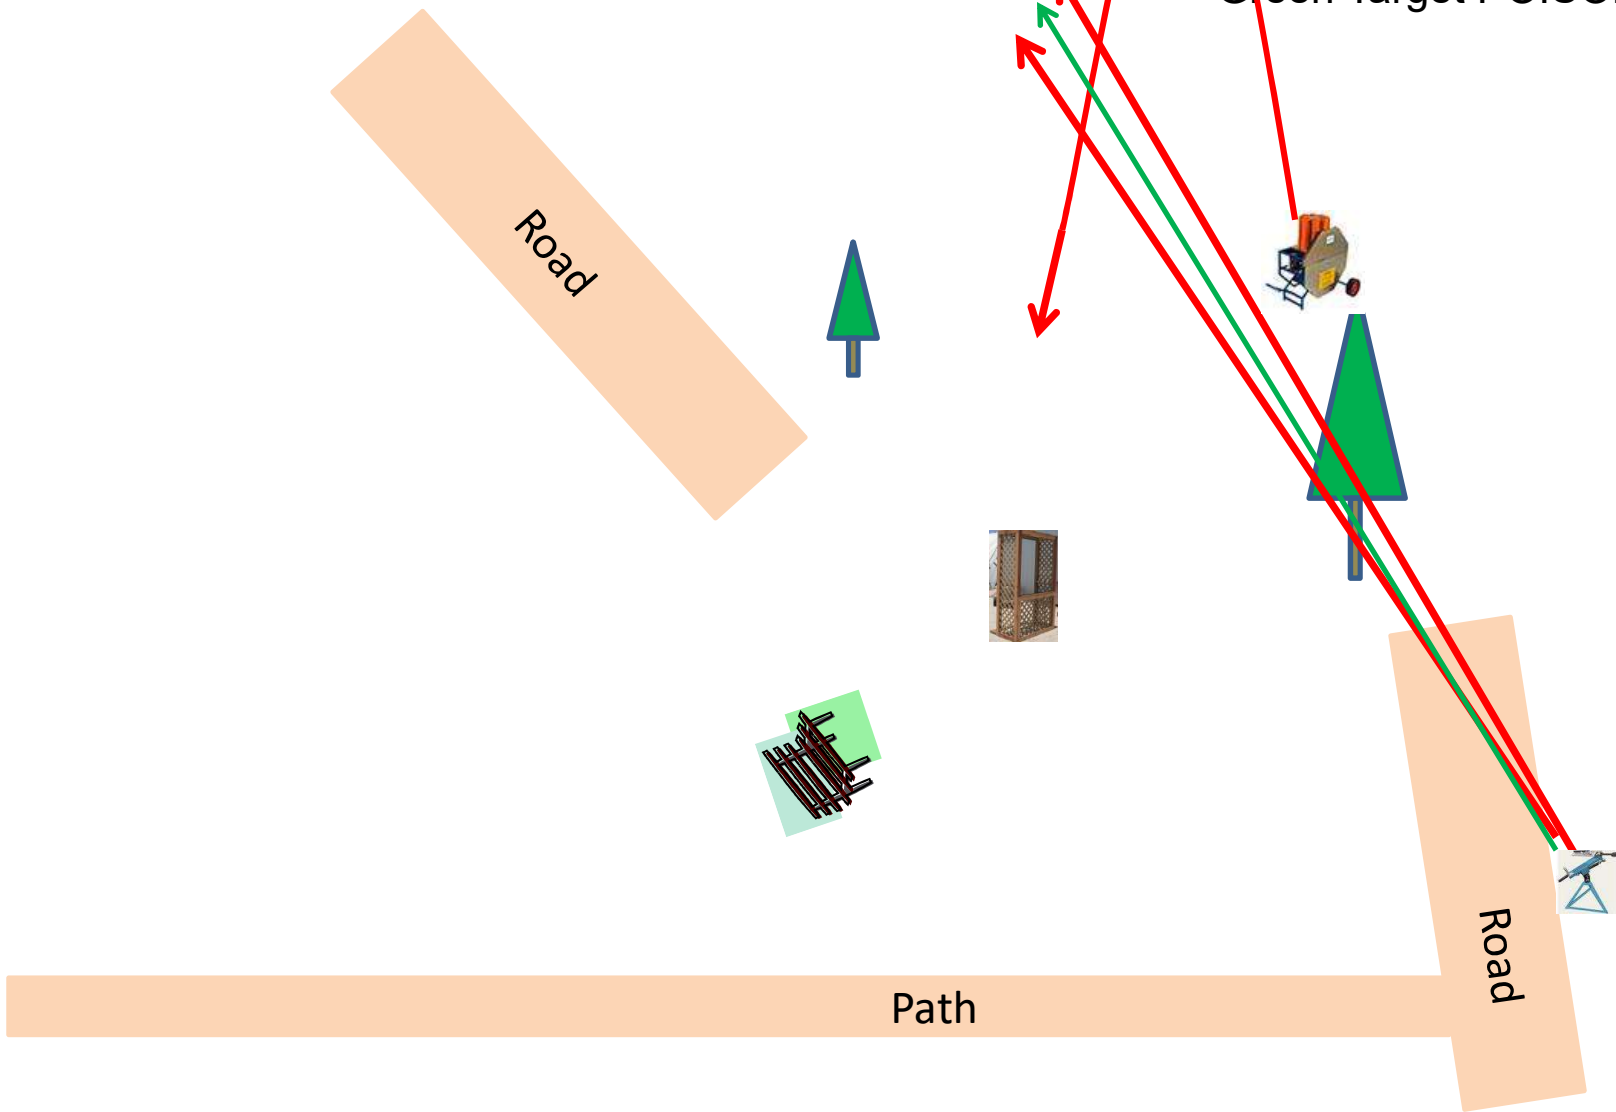

Station #2a

The Creek

3 Boxes of Targets
3 Sets (9)
Single Promatic
On Report Manual
On Report Promatic

Station #3

The Bridge

4 Boxes of Targets
4 Sets (12)
Simo Manual
On 2nd Report Promatic

Station #14

Overhead

3 Boxes of Targets
3 Sets (9)
Tri-Set - Simo Manual
and Single Promatic

Station #13

Beer Can C

4 Boxes of Targets
4 Sets (12)
Single Promatic
On Report Manual
On Report Promatic

Automatic

Station #12 Roadway West

Road

Station #9

Far Roadway

3 Boxes of Targets
3 Sets (9)
Single Rabbit
On Report Manual
On Report Rabbit

Station #10

The Bench

- 4 Boxes of Targets
- 3 Sets (9)
- 4 Flush
- Manual and Chondel
- Green Target POISON BIRD

Station #11

The Zinger

3 Boxes of Targets
3 Sets (9)
Simo Manual and Promatic

The Menu 07/08/2017

1) The Creek B	- 3 Sets	- Single Promatic, Report Manual, Report Promatic	(9)
2) The Bridge	- 4 Sets	- Simo Manual, On 2 nd Report Promatic	(12)
3) Beer Can C	- 4 Sets	- Promatic, Report Manual, Report Promatic	(12)
4) Old Rabbit	- 4 Sets	- Simo Manual and Promatic, On 2 nd Report Promatic	(12)
5) The Teal	- 4 Sets	- Promatic, Report Simo Manual (Teal)	(12)
6) Far Roadway	- 3 Sets	- Rabbit, Report Manual, Report Rabbit	(9)
7) The Bench	- 3 Sets	- 4-Flush Manual (Poison Bird) and Chondel	(9)
8) Zinger	- 3 Sets	- Simo Manual and Promatic	(9)
9) Roadway West	- 3 Sets	- Single Promatic, Report Simo Manual	(9)
10) Overhead	- 3 Sets	- Simo Manual and Promatic	(9)