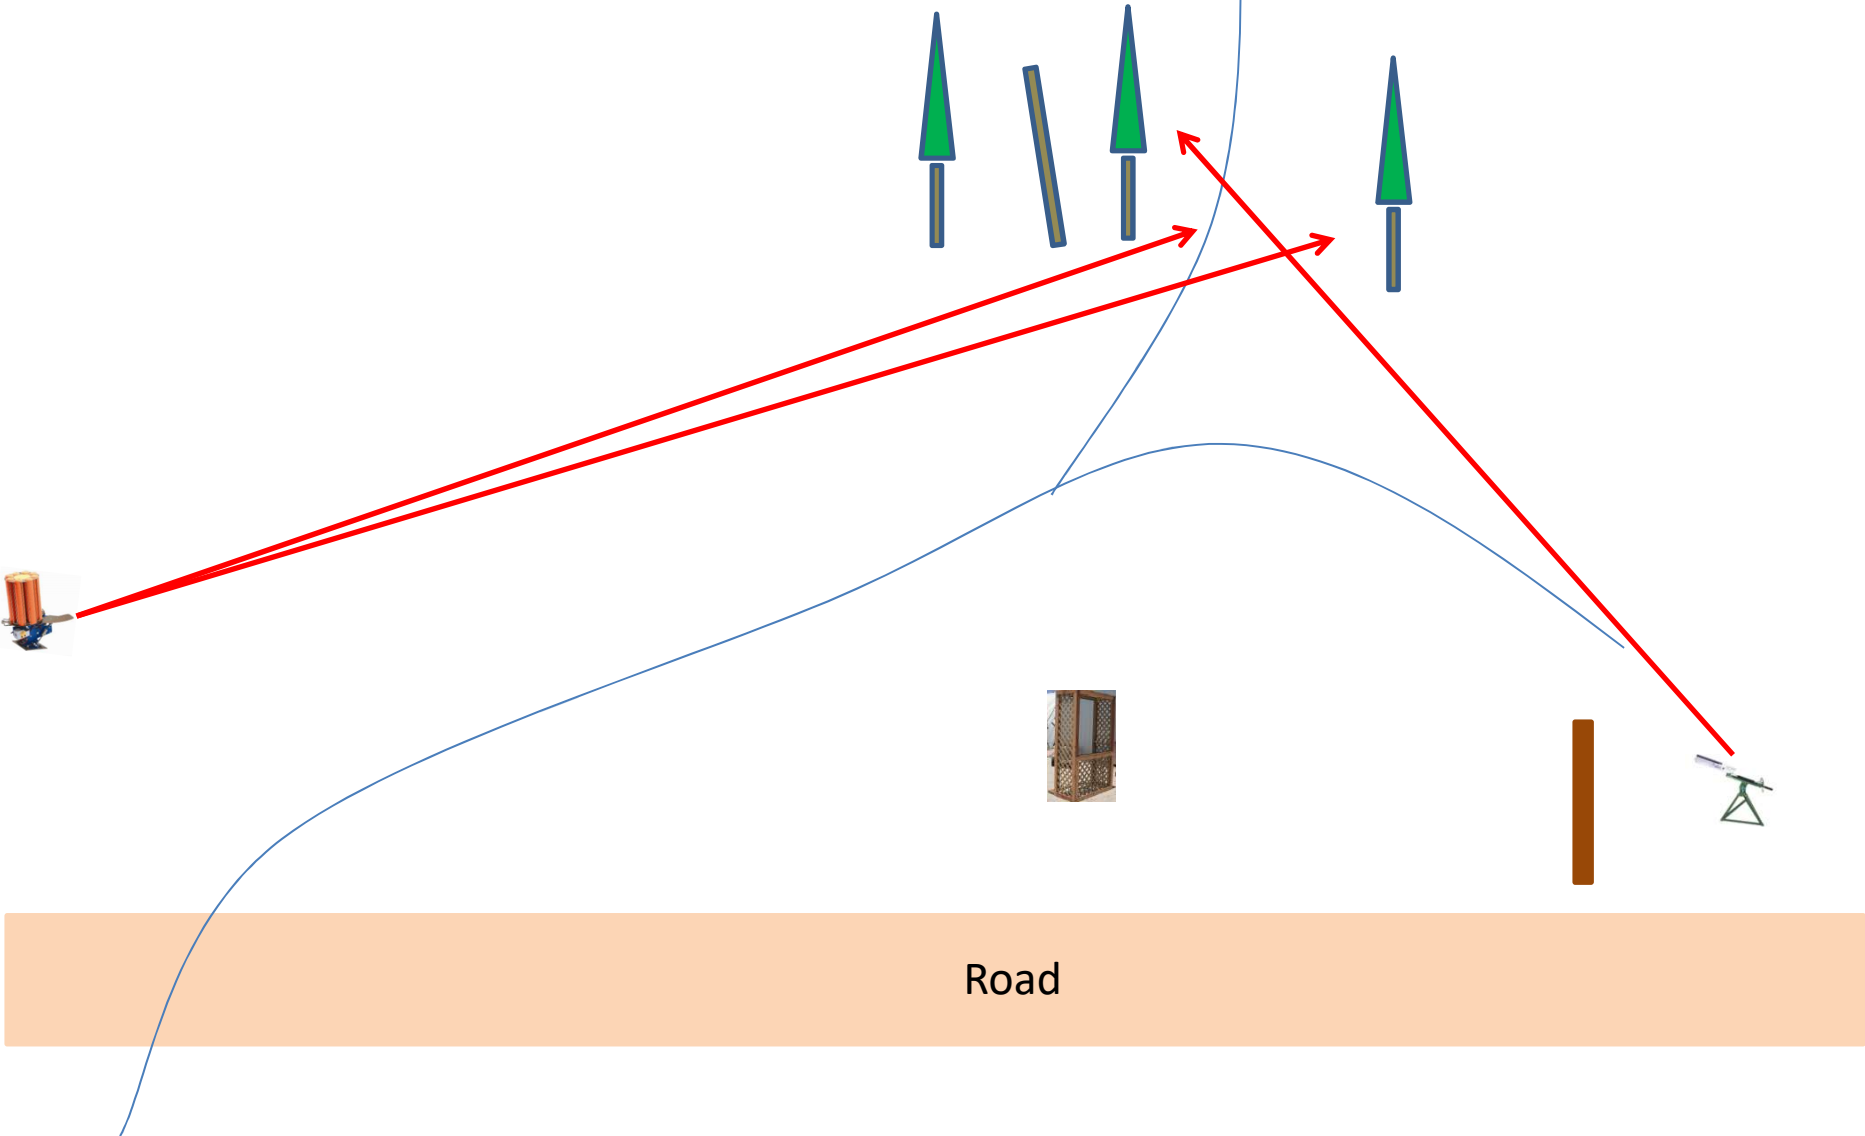

Station #2a

The Creek

3 Boxes of Targets
3 Sets (9)
Single Promatic
On Report Manual
On Report Promatic

Station #3

The Bridge

4 Boxes of Targets
4 Sets (12)
Simo Manual
On 2nd Report Promatic

Station #14

Overhead

3 Boxes of Targets
3 Sets (9)
Tri-Set - Simo Manual
and Single Promatic

Station #13

Beer Can C

4 Boxes of Targets
4 Sets (12)
Single Promatic
On Report Manual
On Report Promatic

Automatic

Station #12 Roadway West

Road

Station #9

Far Roadway

3 Boxes of Targets
3 Sets (9)
Single Rabbit
On Report Manual
On Report Rabbit

Station #10

The Bench

- 4 Boxes of Targets
- 3 Sets (9)
- 4 Flush
- Manual and Chondel
- Green Target POISON BIRD

Station #11

The Zinger

3 Boxes of Targets
3 Sets (9)
Simo Manual and Promatic

The Menu 07/08/2017

1) The Creek B	- 3 Sets	- Single Promatic, Report Manual, Report Promatic	(9)
2) The Bridge	- 4 Sets	- Simo Manual, On 2 nd Report Promatic	(12)
3) Beer Can C	- 4 Sets	- Promatic, Report Manual, Report Promatic	(12)
4) Old Rabbit	- 4 Sets	- Simo Manual and Promatic, On 2 nd Report Promatic	(12)
5) The Teal	- 4 Sets	- Promatic, Report Simo Manual (Teal)	(12)
6) Far Roadway	- 3 Sets	- Rabbit, Report Manual, Report Rabbit	(9)
7) The Bench	- 3 Sets	- 4-Flush Manual (Poison Bird) and Chondel	(9)
8) Zinger	- 3 Sets	- Simo Manual and Promatic	(9)
9) Roadway West	- 3 Sets	- Single Promatic, Report Simo Manual	(9)
10) Overhead	- 3 Sets	- Simo Manual and Promatic	(9)