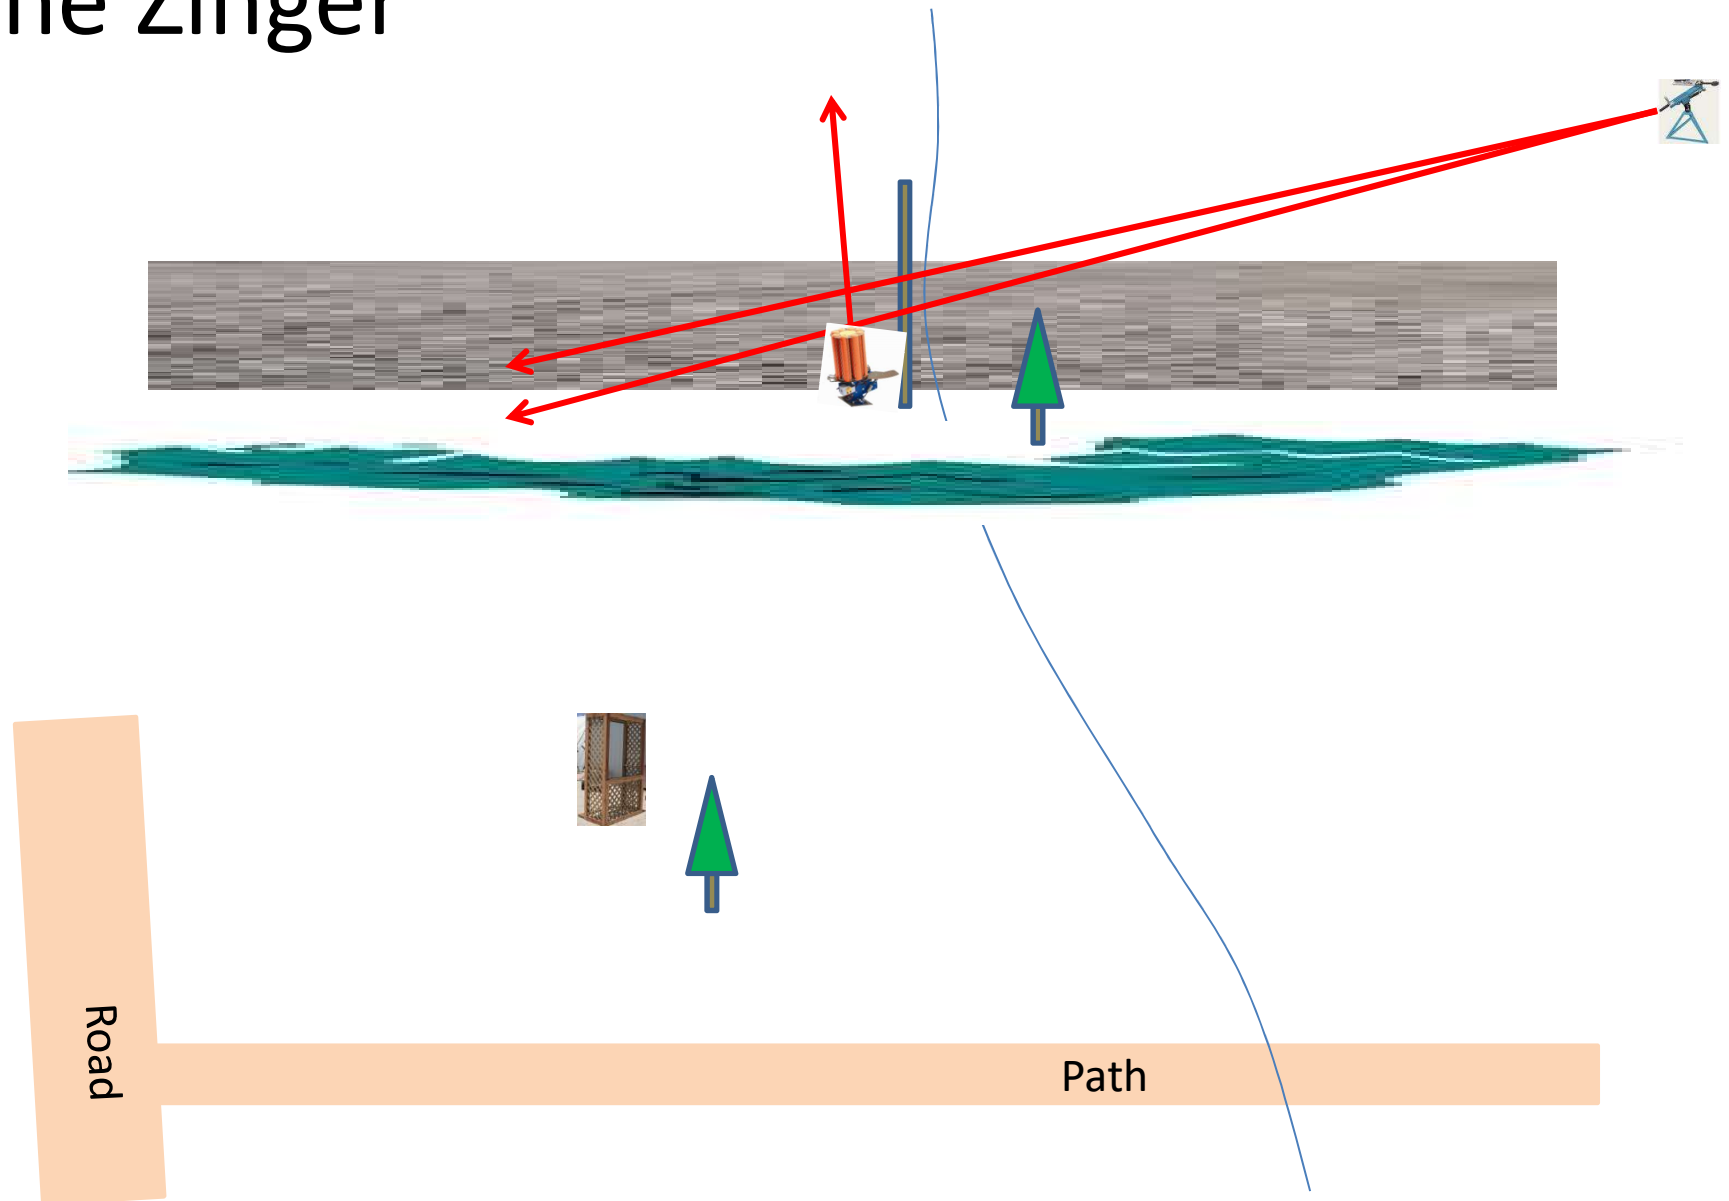

Road

Station #9

Far Roadway

3 Boxes of Targets
3 Sets (9)
Single Rabbit
On Report Manual
On Report Rabbit

Station #10

The Bench

- 4 Boxes of Targets
- 3 Sets (9)
- 4 Flush
- Manual and Chondel
- Green Target POISON BIRD

Station #11

The Zinger

3 Boxes of Targets
3 Sets (9)
Simo Manual and Promatic

The Menu 07/08/2017

1) The Creek B	- 3 Sets	- Single Promatic, Report Manual, Report Promatic	(9)
2) The Bridge	- 4 Sets	- Simo Manual, On 2 nd Report Promatic	(12)
3) Beer Can C	- 4 Sets	- Promatic, Report Manual, Report Promatic	(12)
4) Old Rabbit	- 4 Sets	- Simo Manual and Promatic, On 2 nd Report Promatic	(12)
5) The Teal	- 4 Sets	- Promatic, Report Simo Manual (Teal)	(12)
6) Far Roadway	- 3 Sets	- Rabbit, Report Manual, Report Rabbit	(9)
7) The Bench	- 3 Sets	- 4-Flush Manual (Poison Bird) and Chondel	(9)
8) Zinger	- 3 Sets	- Simo Manual and Promatic	(9)
9) Roadway West	- 3 Sets	- Single Promatic, Report Simo Manual	(9)
10) Overhead	- 3 Sets	- Simo Manual and Promatic	(9)