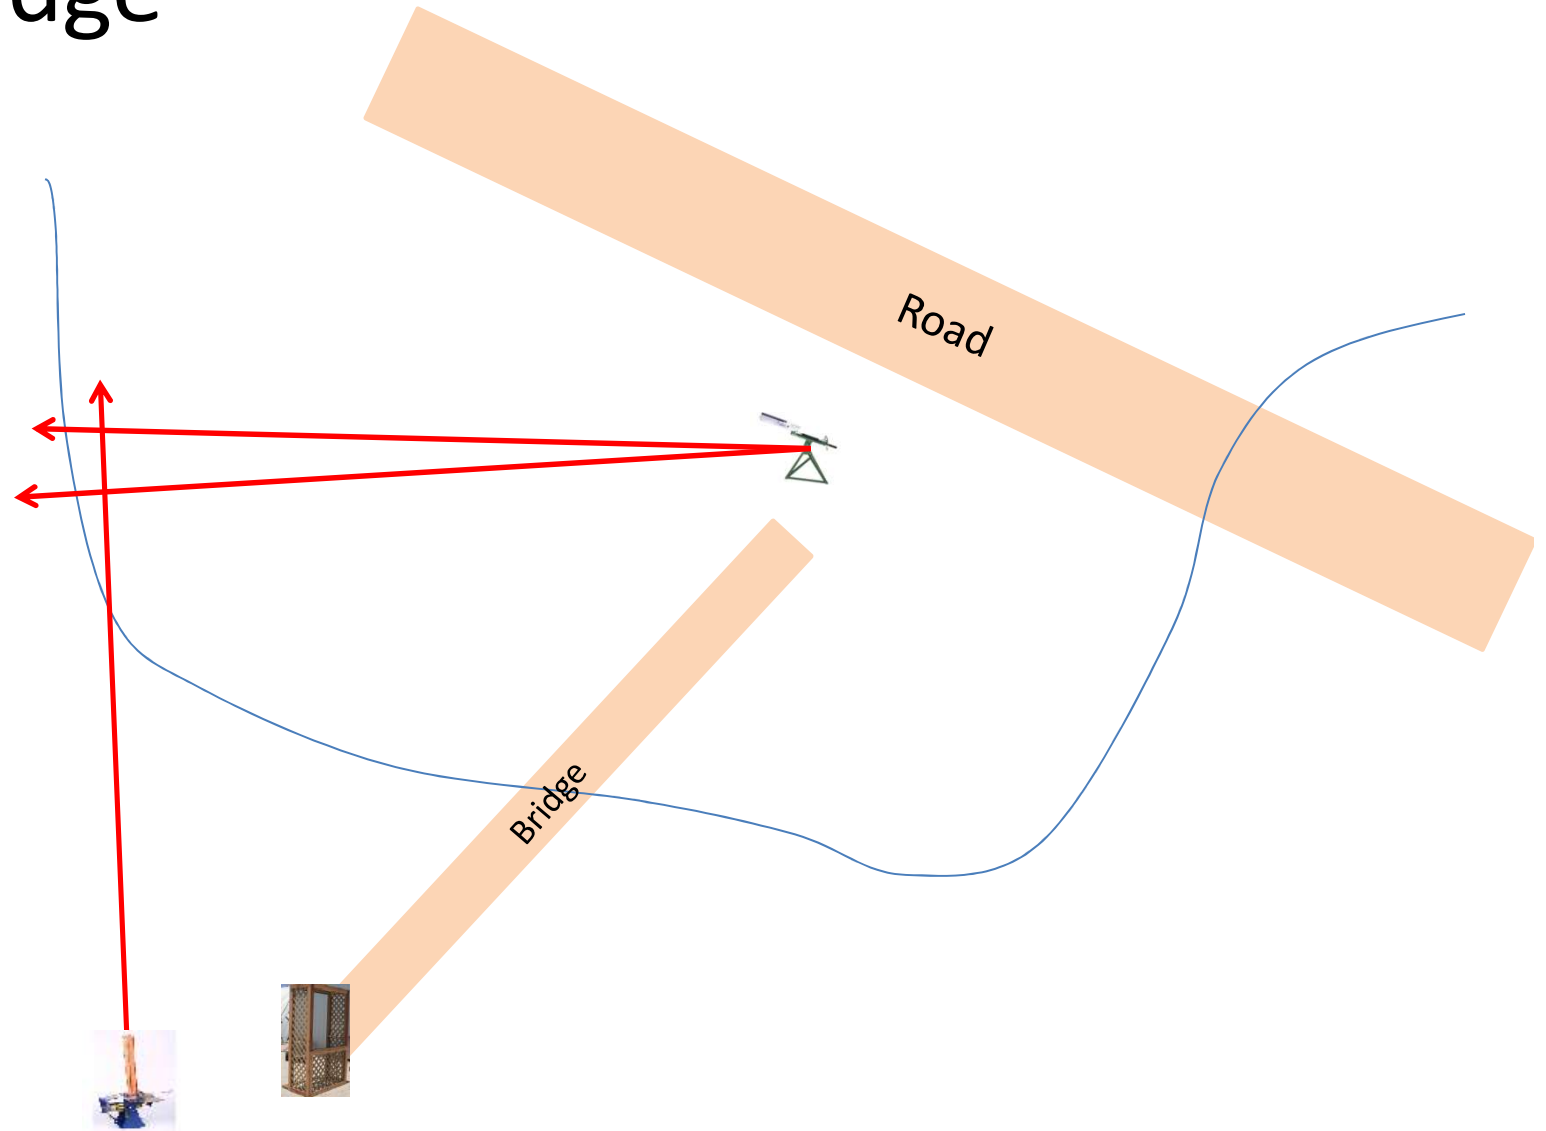

Station #2a

The Creek

4 Boxes of Targets
4 Sets (12)
Single Promatic
On Report Manual
On Report Promatic

Station #3

The Bridge

4 Boxes of Targets
4 Sets (12)
Simo Manual
On 2nd Report Automatic

Station #14

Overhead

4 Boxes of Targets
4 Sets (12)
Simo Manual
On 2nd Report Single Manual

Station #13

Beer Can C

4 Boxes of Targets
4 Sets (12)
Single Automatic
On Report Manual
On Report Automatic

Automatic

Station #7

Old Rabbit

4 Boxes of Targets
4 Sets (12)
Simo Manual
On 2nd Report Promatic

Station #8

The Teal

4 Boxes of Targets
4 Sets (12)
Single Promatic
On Report Simo Manual (Teal)

Station #9

Far Roadway

3 Boxes of Targets
3 Sets (9)
Single Automatic
On Report Simo Manual (Rabbits)

The Menu 06/25/2016

2b) The Creek B	- 4 Sets	- Single Promatic, Report Manual, Report Manual	(12)
3) The Bridge	- 4 Sets	- Simo Manual, On 2 nd Report Automatic	(12)
13) Beer Can C	- 4 Sets	- Automatic, Report Manual, Report Automatic	(12)
7) Old Rabbit	- 4 Sets	- Simo Manual, On 2 nd Report Promatic	(12)
8) The Teal	- 4 Sets	- Promatic, Report Simo Manual (Teal)	(12)
9) Far Roadway	- 3 Sets	- Automatic, Report Simo Manual ((Rabbits)	(9)
10) The Bench	- 4 Sets	- Simo (Manual and Chondel), On Report Chondel	(12)
11) Zinger	- 3 Sets	- 3-Flush Manual (Poison Bird), On 2 nd Report Promatic	(9)
14) Overhead	- 4 Sets	- Simo Manual, On 2 nd Report Manual	(12)