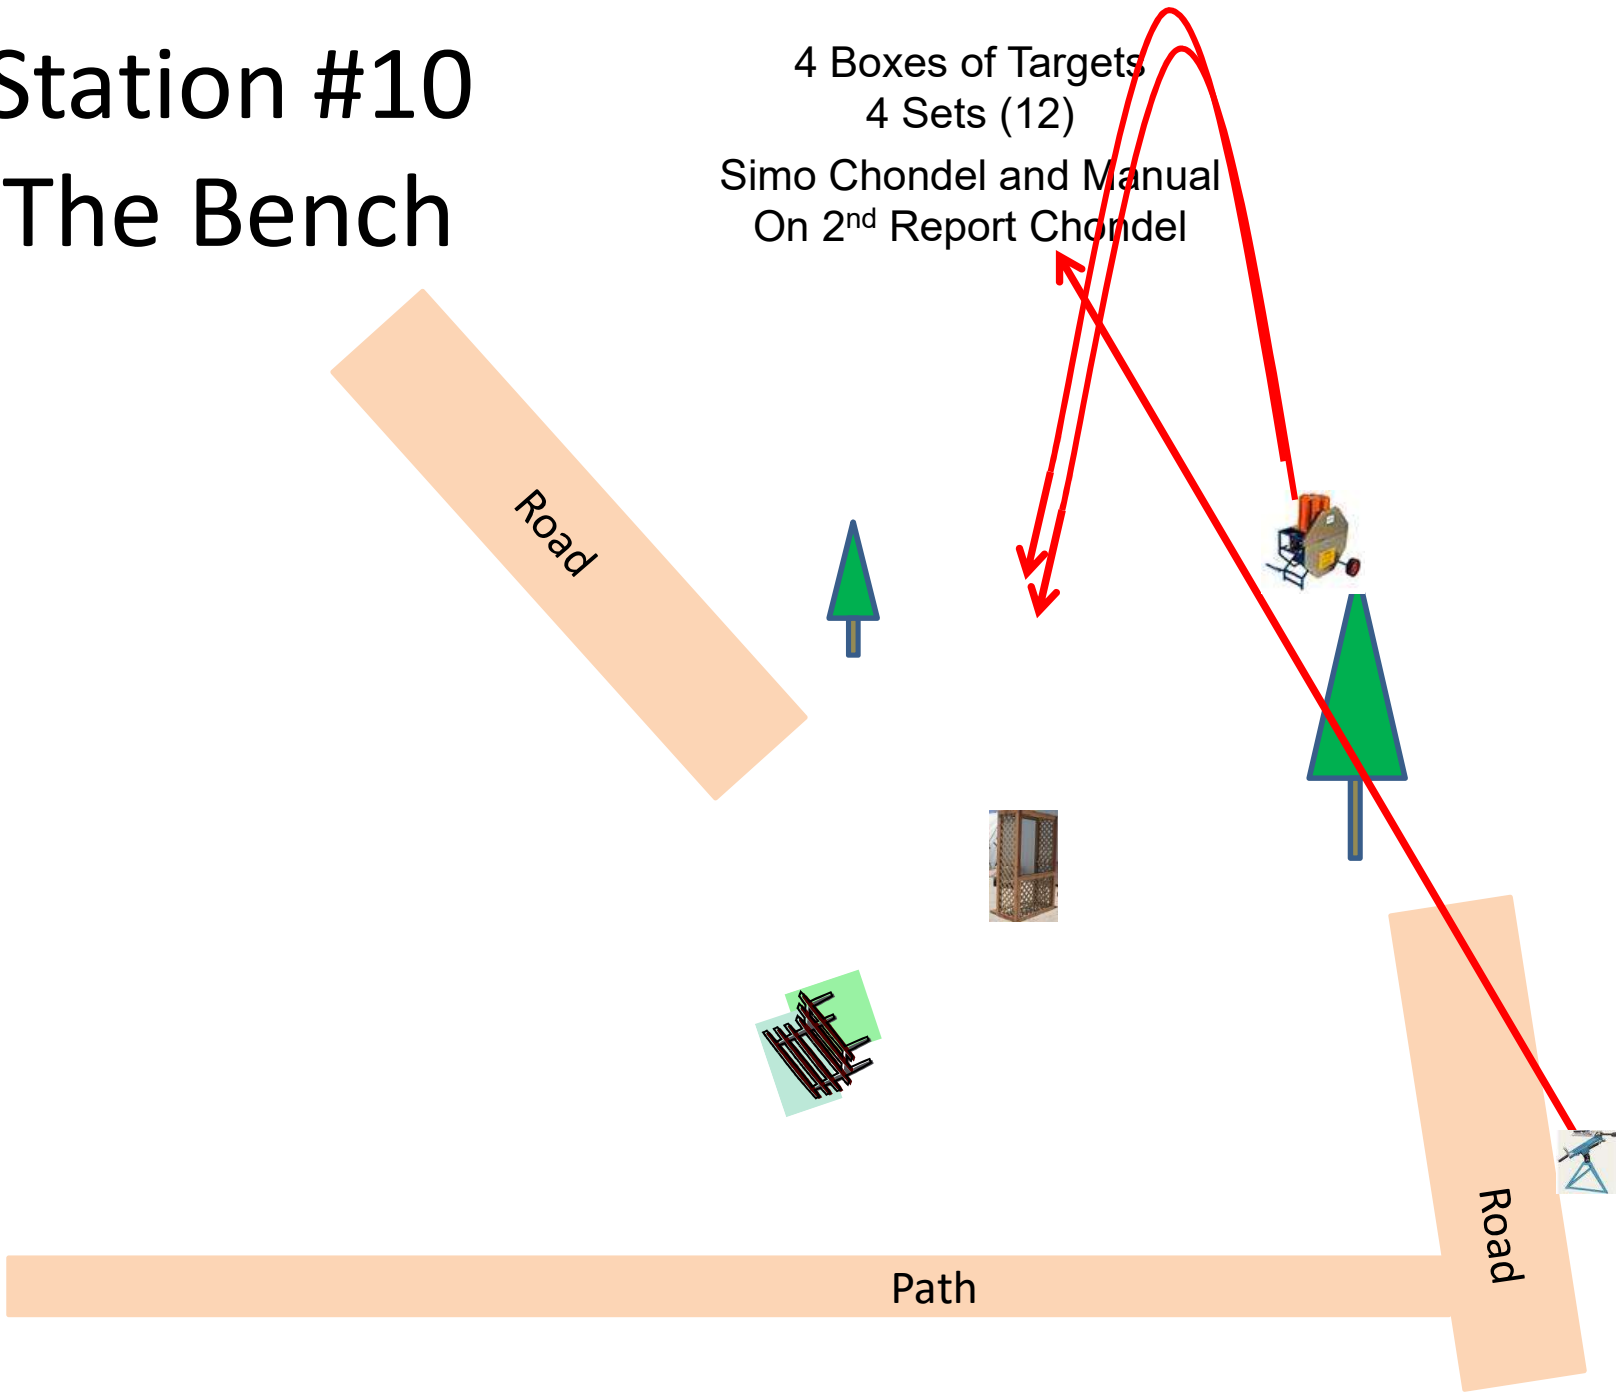

Station #2a

The Creek

4 Boxes of Targets
4 Sets (12)
Single Promatic
On Report Manual
On Report Promatic

Station #3

The Bridge

4 Boxes of Targets
4 Sets (12)
Simo Manual
On 2nd Report Automatic

Station #14

Overhead

4 Boxes of Targets
4 Sets (12)
Simo Manual
On 2nd Report Single Manual

Station #13

Beer Can C

4 Boxes of Targets
4 Sets (12)
Single Automatic
On Report Manual
On Report Automatic

Automatic

Station #7

Old Rabbit

Also GREEN Targets for the Automatic

Path

Station #10

The Bench

4 Boxes of Targets
4 Sets (12)
Simo Chondel and Manual
On 2nd Report Chondel

Station #11

The Zinger

4 Boxes of Targets
3 Sets (9)
3 Flush Manual (Poison Bird)
On 2nd Report Promatic

The Menu 06/25/2016

2b) The Creek B	- 4 Sets	- Single Promatic, Report Manual, Report Manual	(12)
3) The Bridge	- 4 Sets	- Simo Manual, On 2 nd Report Automatic	(12)
13) Beer Can C	- 4 Sets	- Automatic, Report Manual, Report Automatic	(12)
7) Old Rabbit	- 4 Sets	- Simo Manual, On 2 nd Report Promatic	(12)
8) The Teal	- 4 Sets	- Promatic, Report Simo Manual (Teal)	(12)
9) Far Roadway	- 3 Sets	- Automatic, Report Simo Manual ((Rabbits)	(9)
10) The Bench	- 4 Sets	- Simo (Manual and Chondel), On Report Chondel	(12)
11) Zinger	- 3 Sets	- 3-Flush Manual (Poison Bird), On 2 nd Report Promatic	(9)
14) Overhead	- 4 Sets	- Simo Manual, On 2 nd Report Manual	(12)