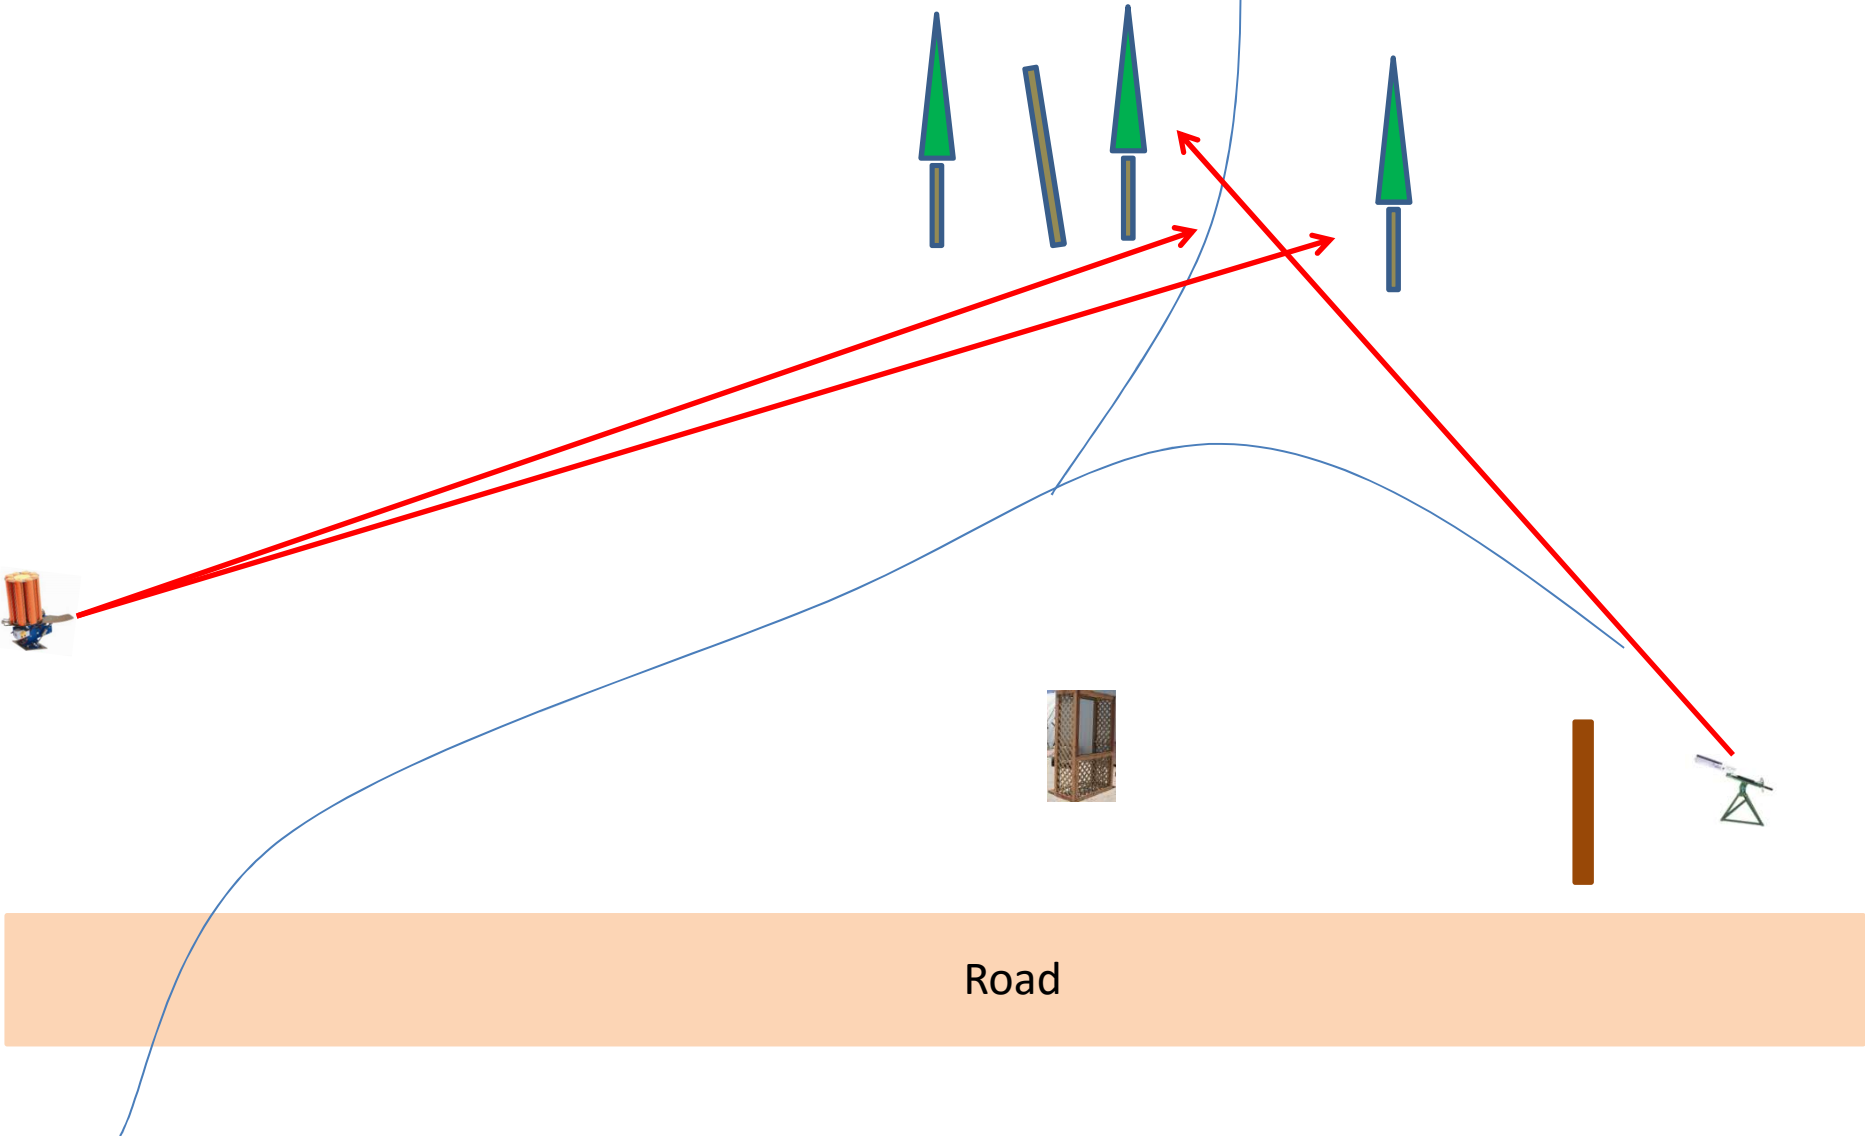

Station #2a

The Creek

4 Boxes of Targets
4 Sets (12)
Single Promatic
On Report Manual
On Report Promatic

Station #3

The Bridge

4 Boxes of Targets
4 Sets (12)
Simo Manual
On 2nd Report Automatic

Station #14

Overhead

4 Boxes of Targets
4 Sets (12)
Simo Manual
On 2nd Report Single Manual

Station #13

Beer Can C

4 Boxes of Targets
4 Sets (12)
Single Automatic
On Report Manual
On Report Automatic

Automatic

Station #7

Old Rabbit

4 Boxes of Targets
4 Sets (12)
Simo Manual
On 2nd Report Promatic

Station #8

The Teal

4 Boxes of Targets
4 Sets (12)
Single Promatic
On Report Simo Manual (Teal)

Station #9

Far Roadway

3 Boxes of Targets
3 Sets (9)
Single Automatic
On Report Simo Manual (Rabbits)

The Menu 06/25/2016

2b) The Creek B	- 4 Sets	- Single Promatic, Report Manual, Report Manual	(12)
3) The Bridge	- 4 Sets	- Simo Manual, On 2 nd Report Automatic	(12)
13) Beer Can C	- 4 Sets	- Automatic, Report Manual, Report Automatic	(12)
7) Old Rabbit	- 4 Sets	- Simo Manual, On 2 nd Report Promatic	(12)
8) The Teal	- 4 Sets	- Promatic, Report Simo Manual (Teal)	(12)
9) Far Roadway	- 3 Sets	- Automatic, Report Simo Manual ((Rabbits)	(9)
10) The Bench	- 4 Sets	- Simo (Manual and Chondel), On Report Chondel	(12)
11) Zinger	- 3 Sets	- 3-Flush Manual (Poison Bird), On 2 nd Report Promatic	(9)
14) Overhead	- 4 Sets	- Simo Manual, On 2 nd Report Manual	(12)