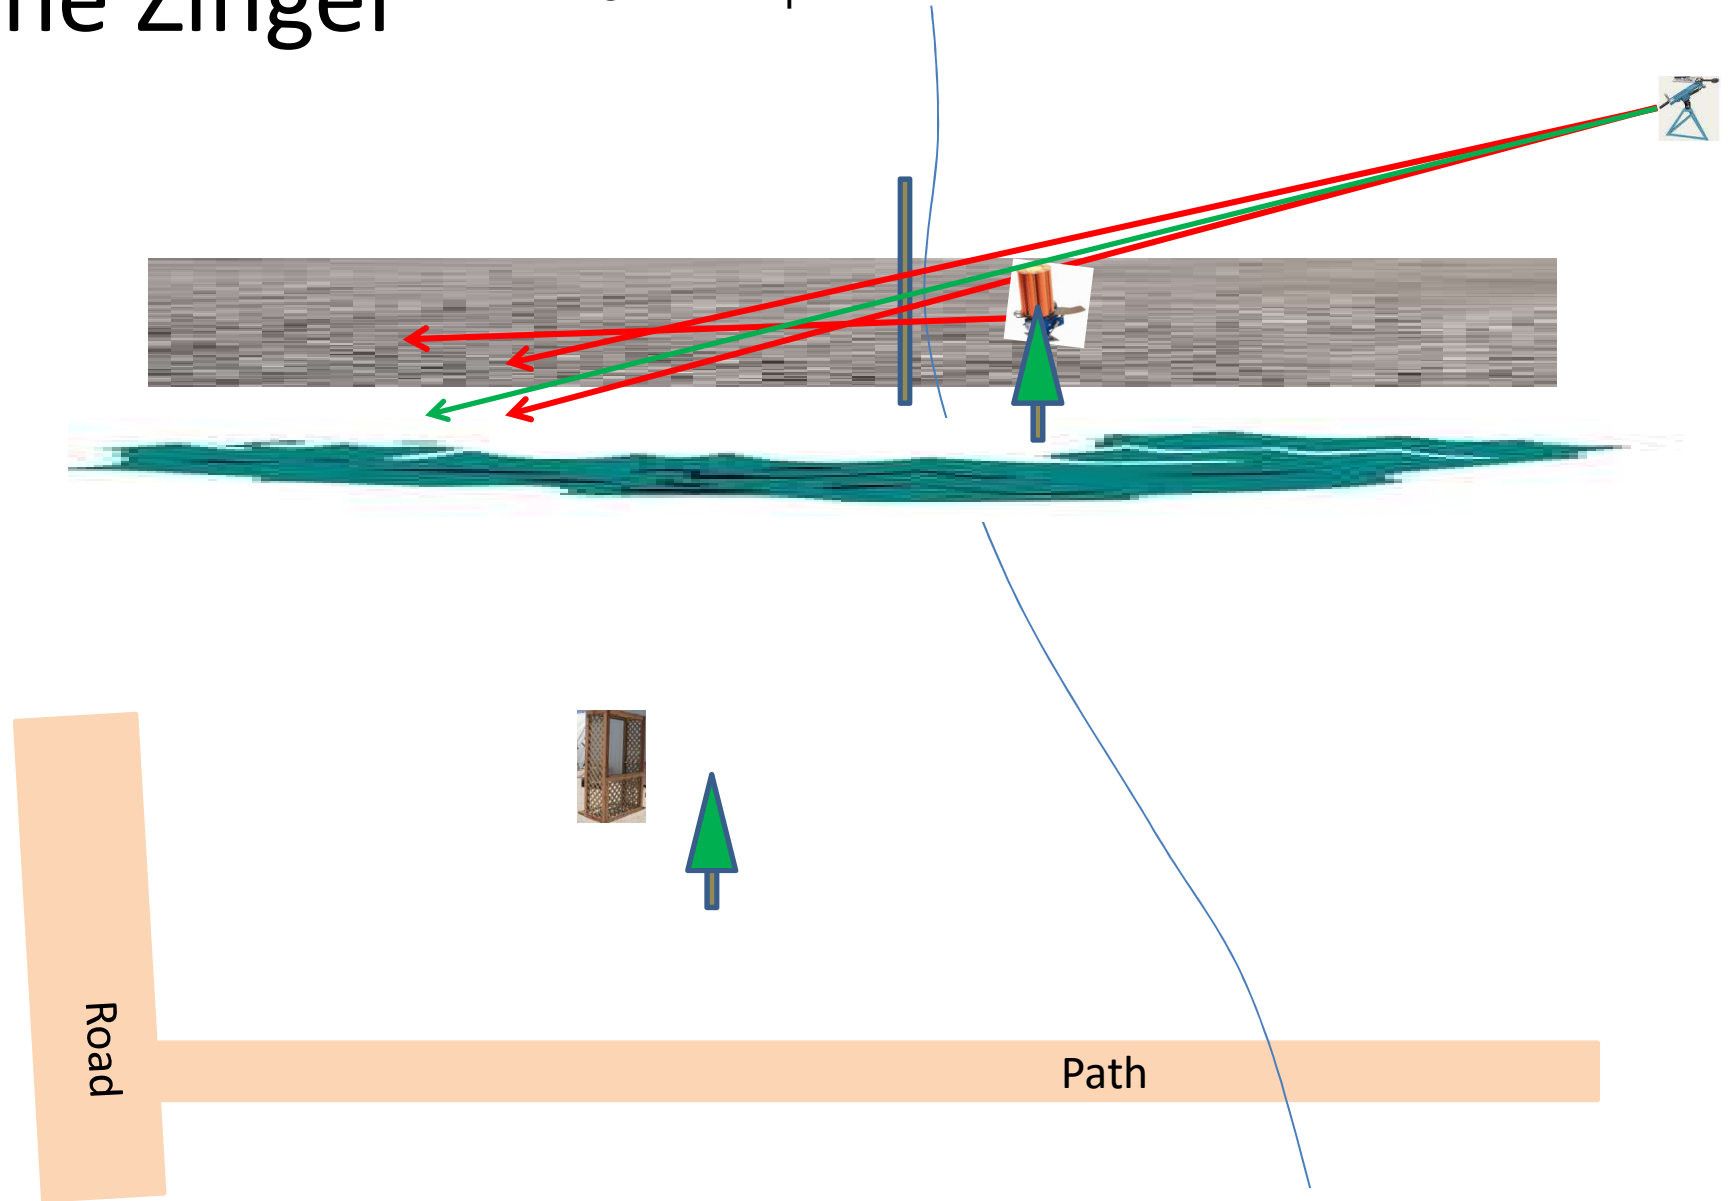

The Menu 06/25/2016

2b) The Creek B	- 4 Sets	- Single Promatic, Report Manual, Report Manual	(12)
3) The Bridge	- 4 Sets	- Simo Manual, On 2 nd Report Automatic	(12)
13) Beer Can C	- 4 Sets	- Automatic, Report Manual, Report Automatic	(12)
7) Old Rabbit	- 4 Sets	- Simo Manual, On 2 nd Report Promatic	(12)
8) The Teal	- 4 Sets	- Promatic, Report Simo Manual (Teal)	(12)
9) Far Roadway	- 3 Sets	- Automatic, Report Simo Manual ((Rabbits)	(9)
10) The Bench	- 4 Sets	- Simo (Manual and Chondel), On Report Chondel	(12)
11) Zinger	- 3 Sets	- 3-Flush Manual (Poison Bird), On 2 nd Report Promatic	(9)
14) Overhead	- 4 Sets	- Simo Manual, On 2 nd Report Manual	(12)