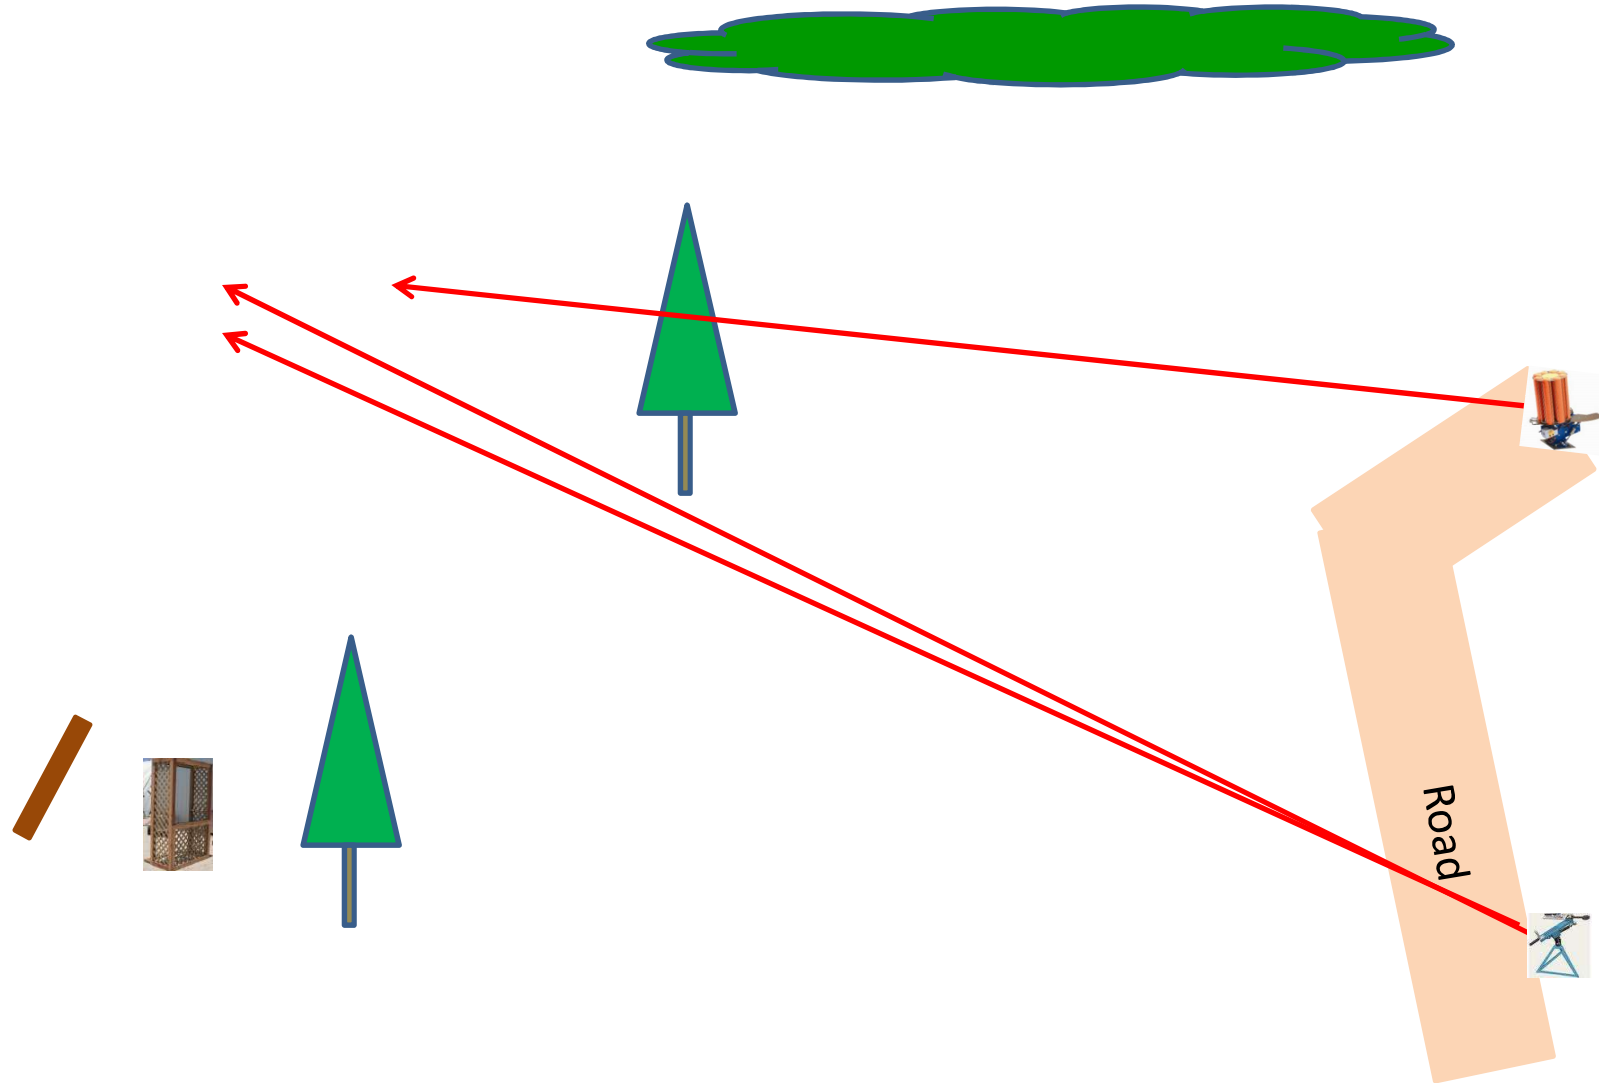

Station #2a

The Creek

4 Boxes of Targets
4 Sets (12)
Single Promatic
On Report Manual
On Report Promatic

Station #3

The Bridge

4 Boxes of Targets
4 Sets (12)
Simo Manual
On 2nd Report Automatic

Station #14

Overhead

4 Boxes of Targets
4 Sets (12)
Simo Manual
On 2nd Report Single Manual

Station #13

Beer Can C

4 Boxes of Targets
4 Sets (12)
Single Automatic
On Report Manual
On Report Automatic

Automatic

Station #7

Old Rabbit

4 Boxes of Targets
4 Sets (12)
Simo Manual
On 2nd Report Promatic

Station #8

The Teal

4 Boxes of Targets
4 Sets (12)
Single Promatic
On Report Simo Manual (Teal)

Station #9

Far Roadway

3 Boxes of Targets
3 Sets (9)
Single Automatic
On Report Simo Manual (Rabbits)

The Menu 06/25/2016

2b) The Creek B	- 4 Sets	- Single Promatic, Report Manual, Report Manual	(12)
3) The Bridge	- 4 Sets	- Simo Manual, On 2 nd Report Automatic	(12)
13) Beer Can C	- 4 Sets	- Automatic, Report Manual, Report Automatic	(12)
7) Old Rabbit	- 4 Sets	- Simo Manual, On 2 nd Report Promatic	(12)
8) The Teal	- 4 Sets	- Promatic, Report Simo Manual (Teal)	(12)
9) Far Roadway	- 3 Sets	- Automatic, Report Simo Manual ((Rabbits)	(9)
10) The Bench	- 4 Sets	- Simo (Manual and Chondel), On Report Chondel	(12)
11) Zinger	- 3 Sets	- 3-Flush Manual (Poison Bird), On 2 nd Report Promatic	(9)
14) Overhead	- 4 Sets	- Simo Manual, On 2 nd Report Manual	(12)