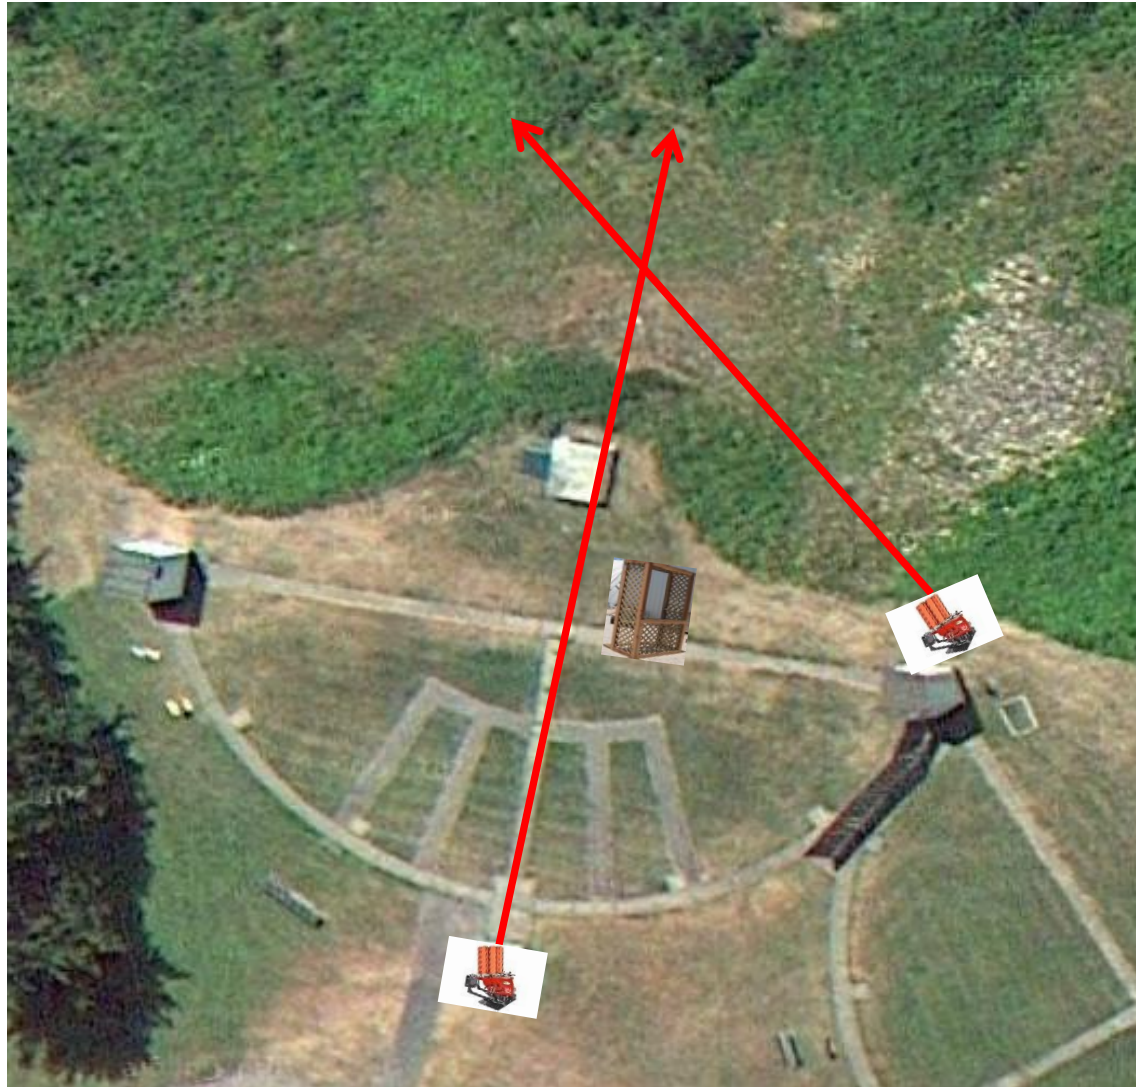

3 Simo Pair (6)
Overhead And Promatic

Skeet 3