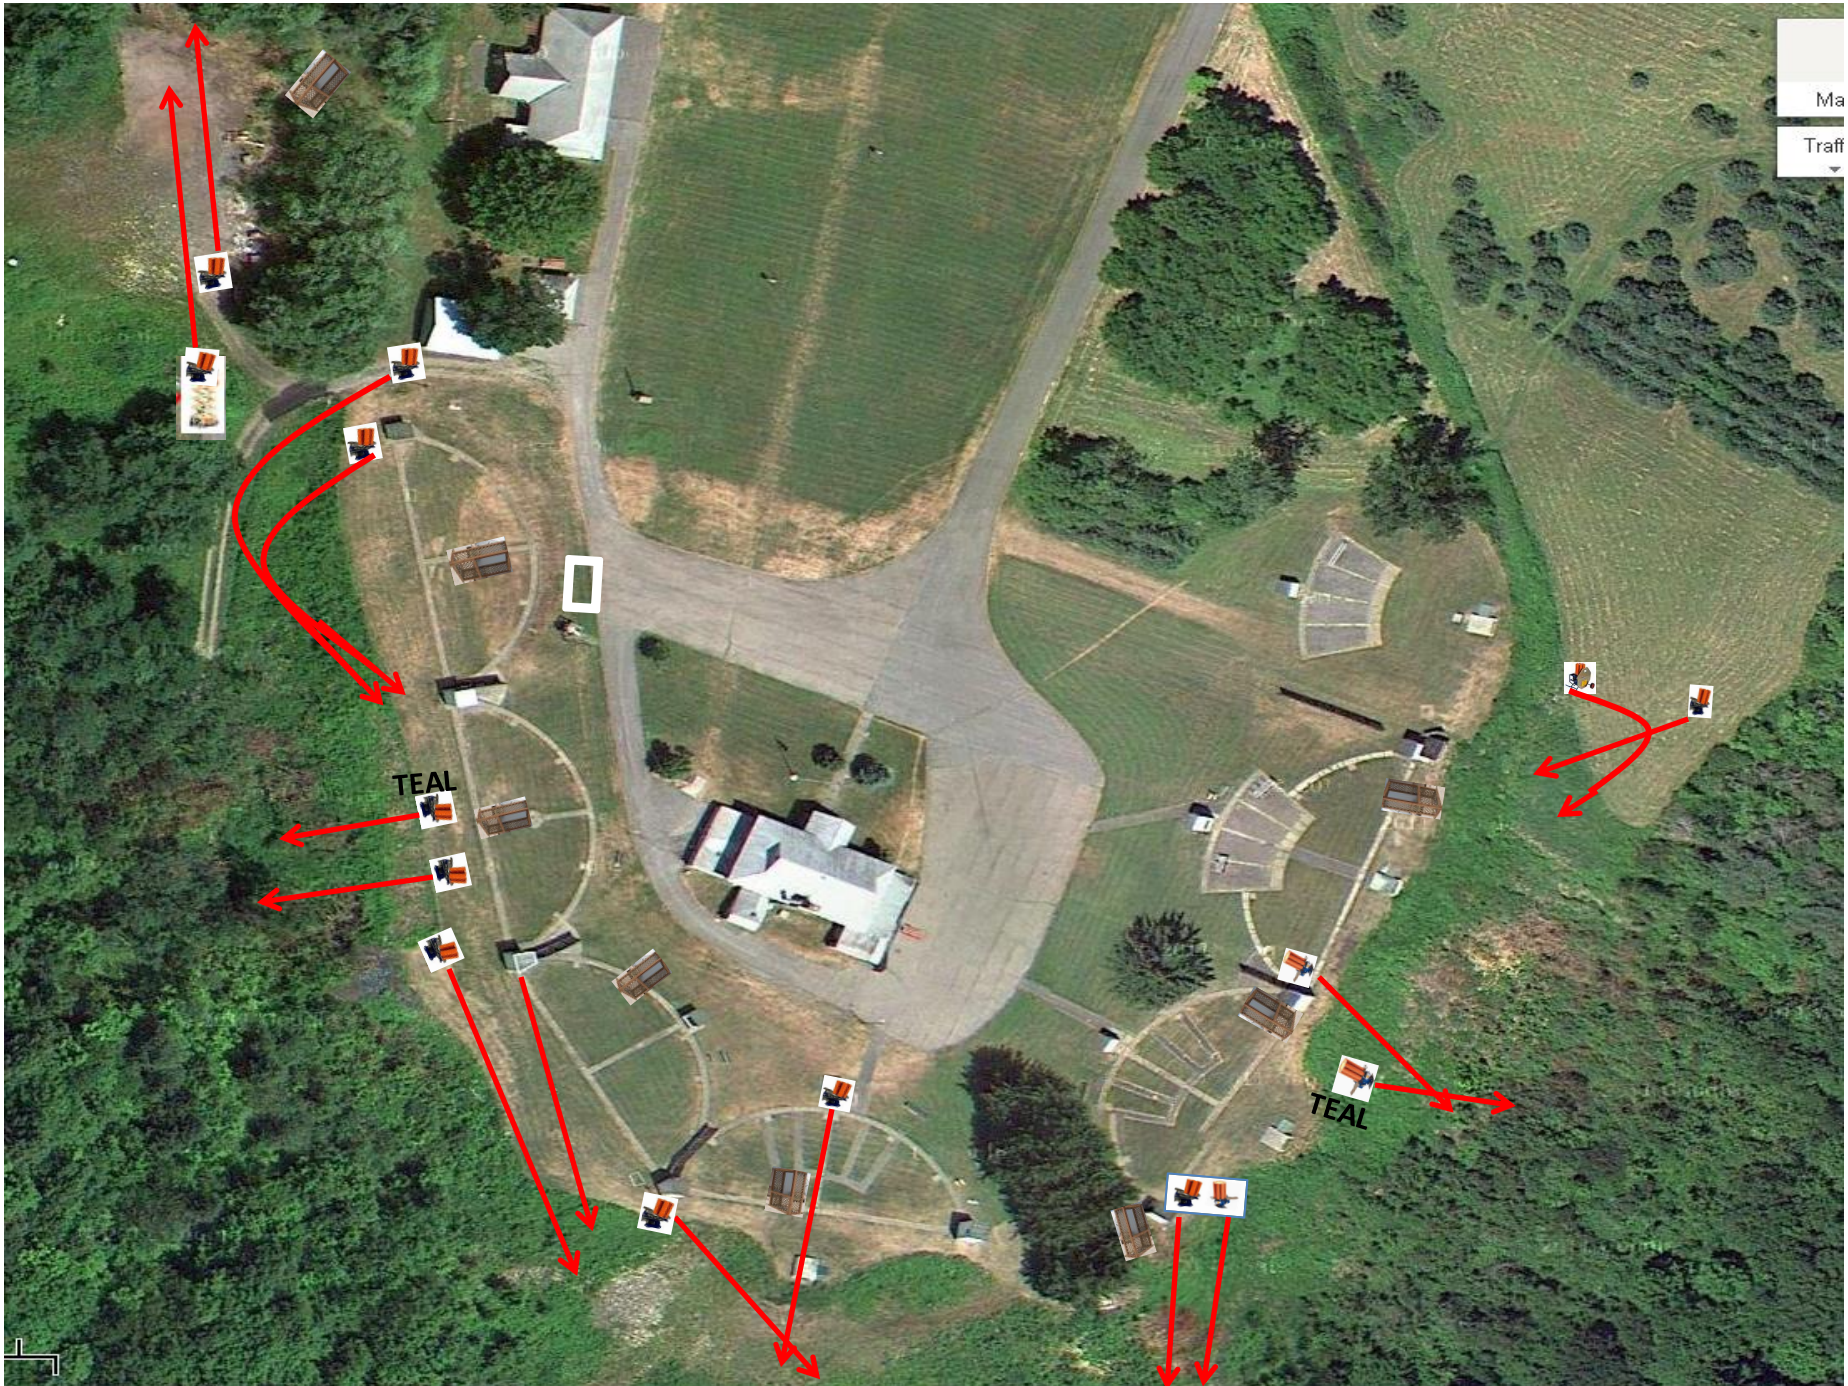

*****NOT USED*****

Trap Field

4 Report Pair (8)
Promatic (Incomer) Then Rabbue

5-Stand

3 Report Pair (6)
Promatic (Left) Then Promatic (Teal)

Skeet 2

3 Simo Pair (6)
Promatic (A) And Promatic (B)

Gallows

3 Simo Pair (6)
Overhead And Promatic

Skeet 3

3 Report Pair (6)
Low House Then Promatic

Skeet 4

3 Simo Pair (6)
Promatic And Promatic (Teal)

Skeet 5

3 Simo Pair (6)
Chandelle And Battue

Skeet 6

3 Simo Pair (6)
Promatic And Promatic (Lift)

The Pit

TEAL

TEAL

The Menu – 05/09/2026

The Menu Is Only A Suggestion

- | | | | | |
|---------------|---|----------------------|--|------------|
| 1) Trap Field | - | **NOT USED** | | |
| 2) 5-Stand | - | 4 Report Pair | - Promatic (Incomer) Then Rabbue | (8) |
| 3) Skeet #2 | - | 3 Report Pair | - Promatic (Left) Then Promatic (Teal) | (6) |
| 4) Gallows | - | 3 Simo Pair | - Promatic (A) And Promatic (B) | (6) |
| 5) Skeet #3 | - | 3 Simo Pair | - Overhead And Promatic | (6) |
| 6) Skeet #4 | - | 3 Report Pair | - Low House Then Promatic | (6) |
| 7) Skeet #5 | - | 3 Simo Pair | - Promatic And Promatic (Teal) | (6) |
| 8) Skeet #6 | - | 3 Simo Pair | - Battue And Chandelle | (6) |
| 9) The Pit | - | 3 Simo Pair | - Promatic And Promatic (Lift) | (6) |

(50)

CLUB PHONE NUMBER : 315-749-8902

Standard Images

High Low Trap

- 11 Promatic/Mec
- 1 Promatic Rabbit
- 1 Promatic Battue
- 1 Mec Chondel
- 1 Scissor Lift

**** Traps are the two on the trailer ****