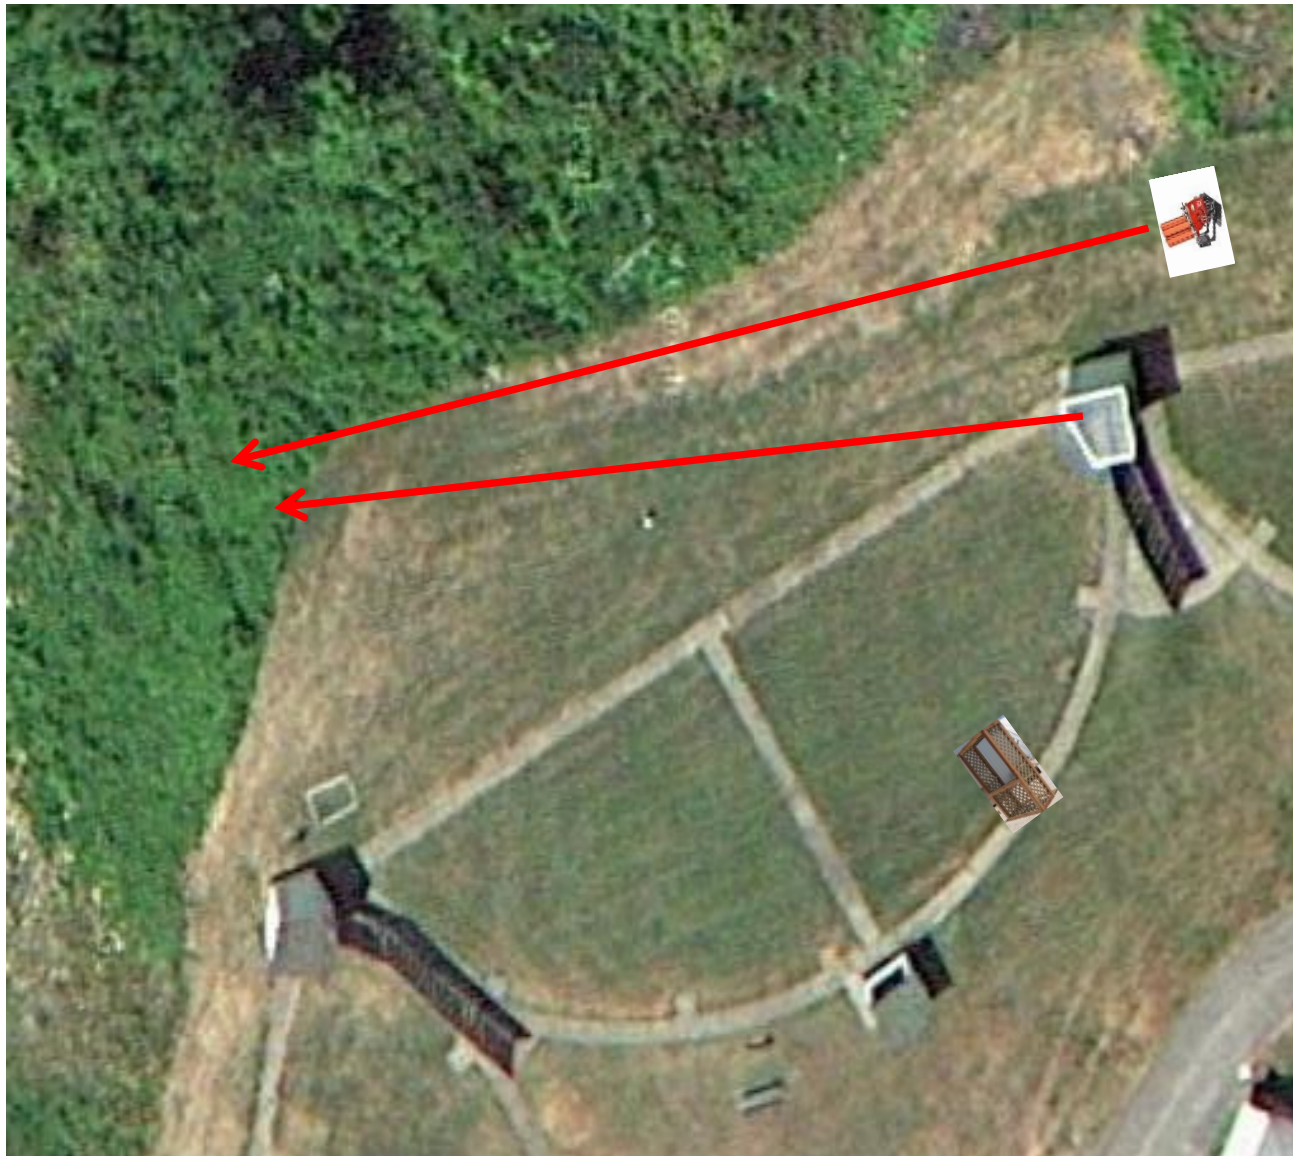

3 Report Pair (6)
Low House Then Promatic

Skeet 4