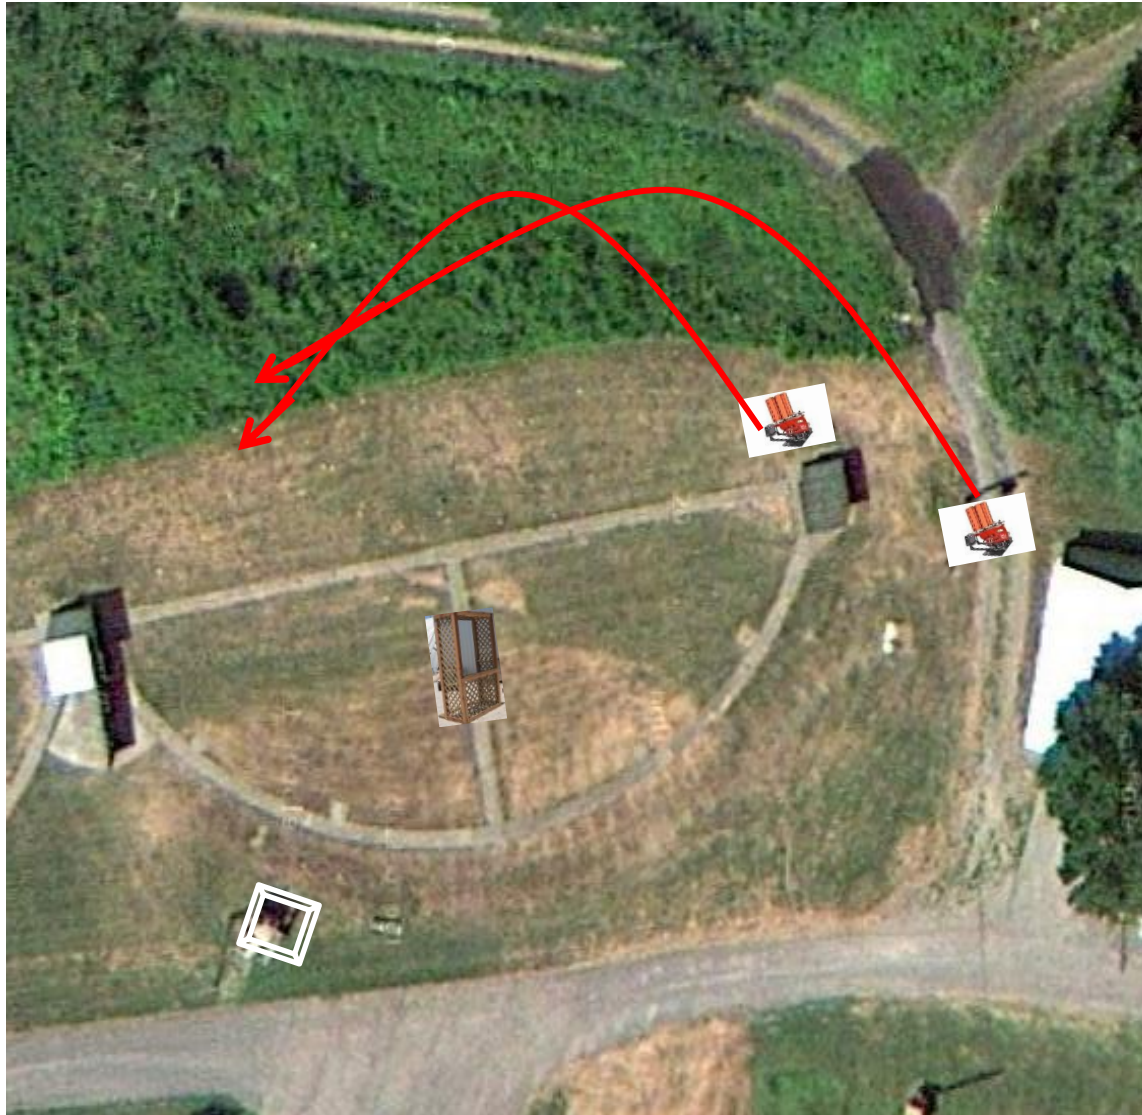

3 Simo Pair (6)
Overhead And Promatic

Skeet 3

3 Report Pair (6)
Low House Then Promatic

Skeet 4

3 Simo Pair (6)
Promatic And Promatic (Teal)

Skeet 5

3 Simo Pair (6)
Chandelle And Battue

Skeet 6

3 Simo Pair (6)
Promatic And Promatic (Lift)

The Pit

TEAL

TEAL

The Menu – 05/09/2026

The Menu Is Only A Suggestion

- | | | | | |
|---------------|---|----------------------|--|------------|
| 1) Trap Field | - | **NOT USED** | | |
| 2) 5-Stand | - | 4 Report Pair | - Promatic (Incomer) Then Rabbue | (8) |
| 3) Skeet #2 | - | 3 Report Pair | - Promatic (Left) Then Promatic (Teal) | (6) |
| 4) Gallows | - | 3 Simo Pair | - Promatic (A) And Promatic (B) | (6) |
| 5) Skeet #3 | - | 3 Simo Pair | - Overhead And Promatic | (6) |
| 6) Skeet #4 | - | 3 Report Pair | - Low House Then Promatic | (6) |
| 7) Skeet #5 | - | 3 Simo Pair | - Promatic And Promatic (Teal) | (6) |
| 8) Skeet #6 | - | 3 Simo Pair | - Battue And Chandelle | (6) |
| 9) The Pit | - | 3 Simo Pair | - Promatic And Promatic (Lift) | (6) |

(50)

CLUB PHONE NUMBER : 315-749-8902

Standard Images

High Low Trap

- 11 Promatic/Mec
- 1 Promatic Rabbit
- 1 Promatic Battue
- 1 Mec Chondel
- 1 Scissor Lift

**** Traps are the two on the trailer ****