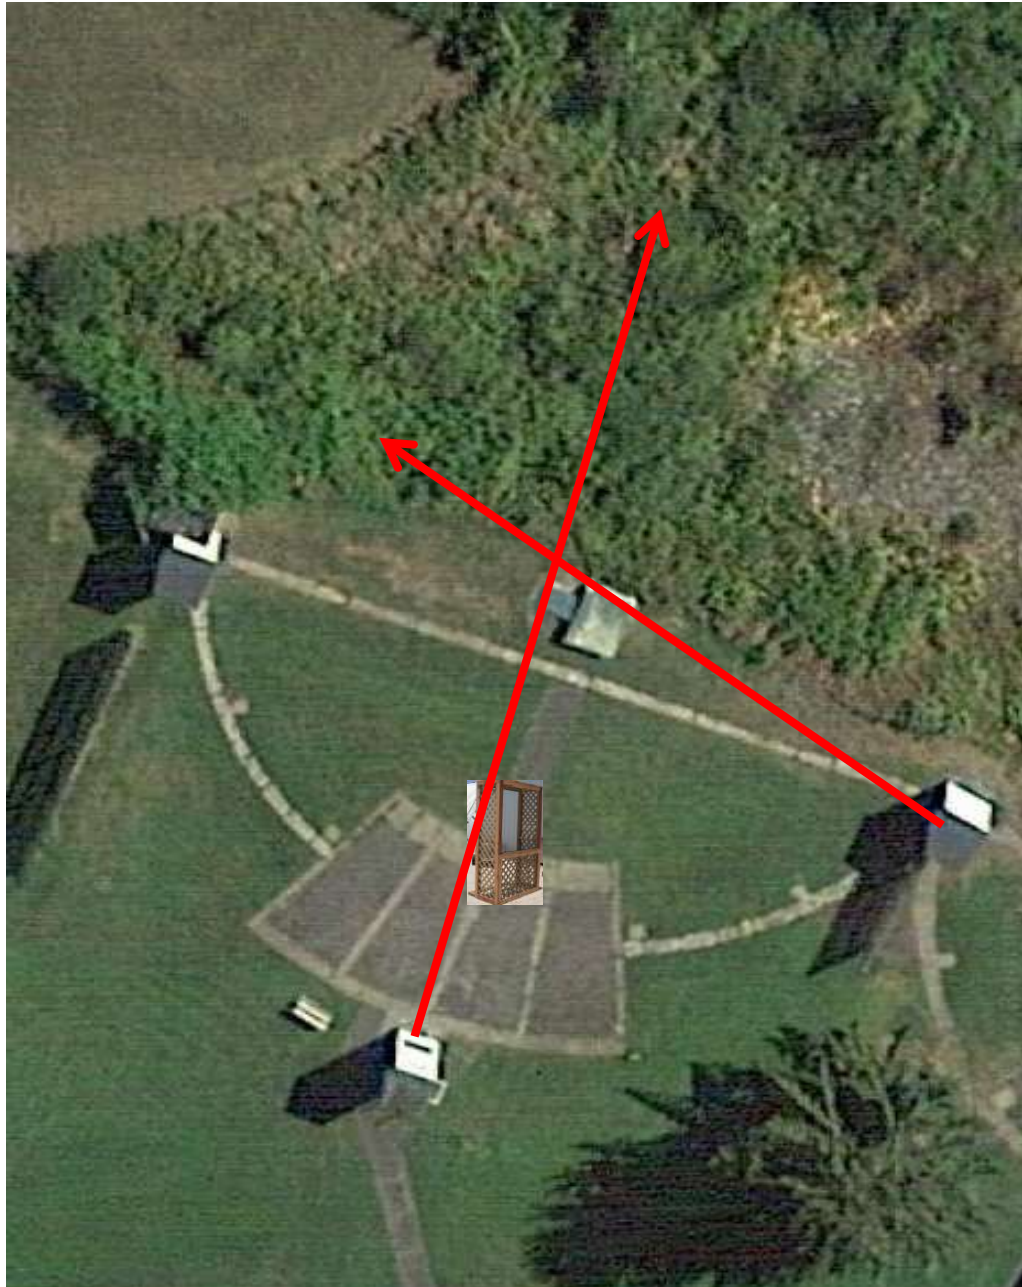

3 Simo Pair (6)
Trap House then Promatic

Trap Field

3 Simo Pair (6)
Low House then Overhead

5-Stand

3 Simo Pair (6)
High House then Promatic (Teal)

Skeet 2

2 Following Pair (4)
~~Promatic then Promatic~~
Hold the Button Down
***** NOT USED *****

Mec Chondel then Promatic (Lift)

Skeet 6

3 Simo Pair (6)
Promatic (A) then Promatic (B)

**** Traps are the two on the trailer ****

The Pit

The Menu – 04/08/2023

The Menu Is Only A Suggestion

1) Trap Field	- 3 Simo Pair	- Trap House then Promatic	(6)
2) 5-Stand	- 3 Simo Pair	- Low House then Overhead	(6)
3) Skeet #2	- 3 Simo Pair	- High House then Promatic (Teal)	(6)
4) Gallows	- 2 Following Pair	- Promatic then Promatic ** NOT USED **	
5) Skeet #3	- 3 Simo Pair	- Low House then Promatic (Teal)	(6)
6) Skeet #4	- 3 Simo Pair	- Low House then High House	(6)
7) Skeet #5	- 3 Simo Pair	- Promatic (Right) then Promatic (Left)	(6)
8) Skeet #6	- 4 Simo Pair	- Mec Chondel then Promatic (Lift)	(8)
9) The Pit	- 3 Simo Pair	- Promatic (A) then Promatic (B)	(6)