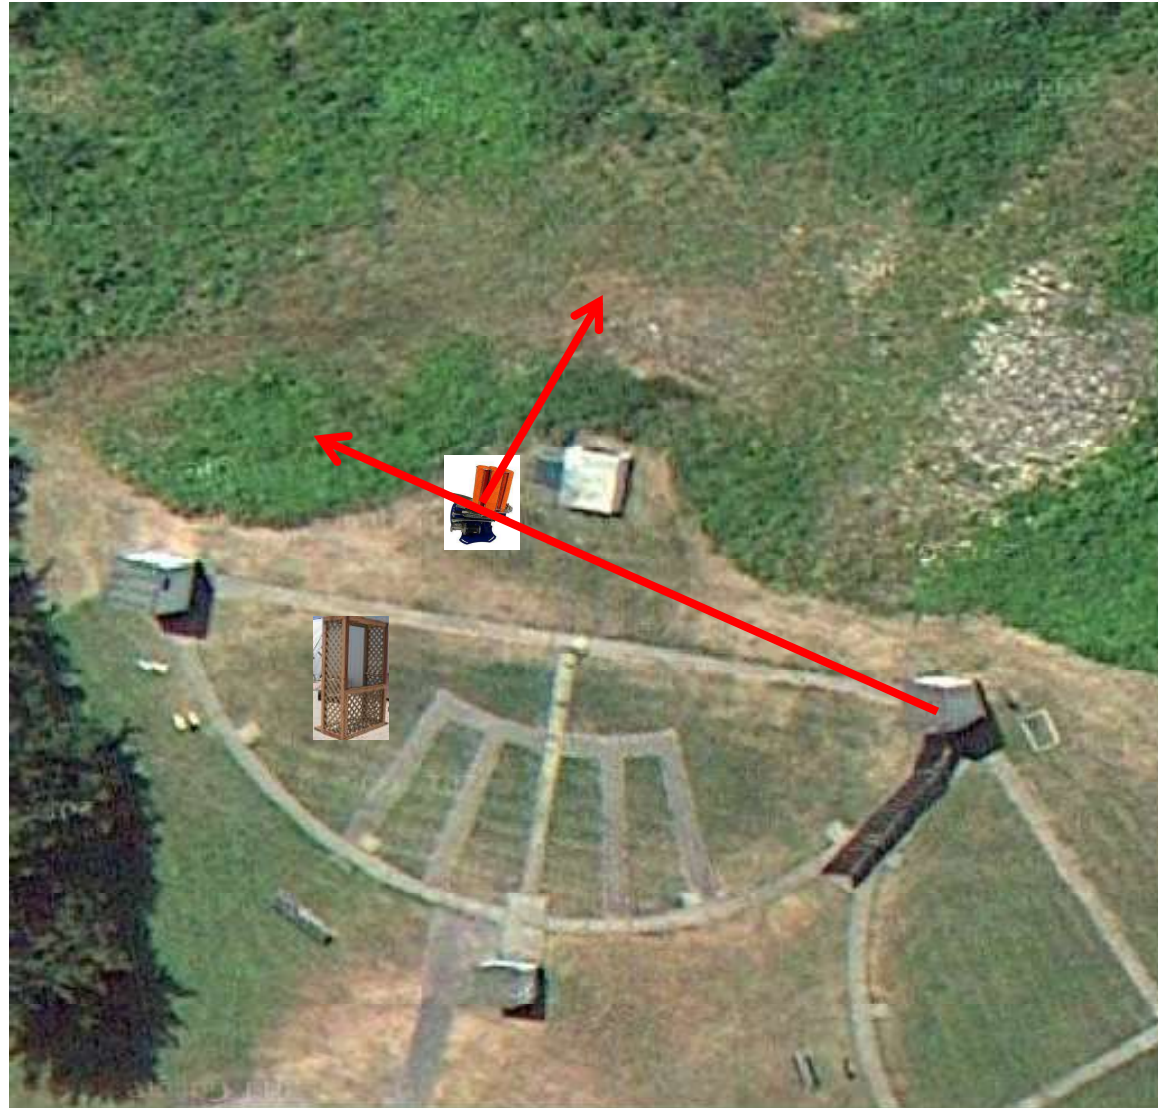

3 Simo Pair (6)
Low House then Promatic (Teal)

Skeet 3