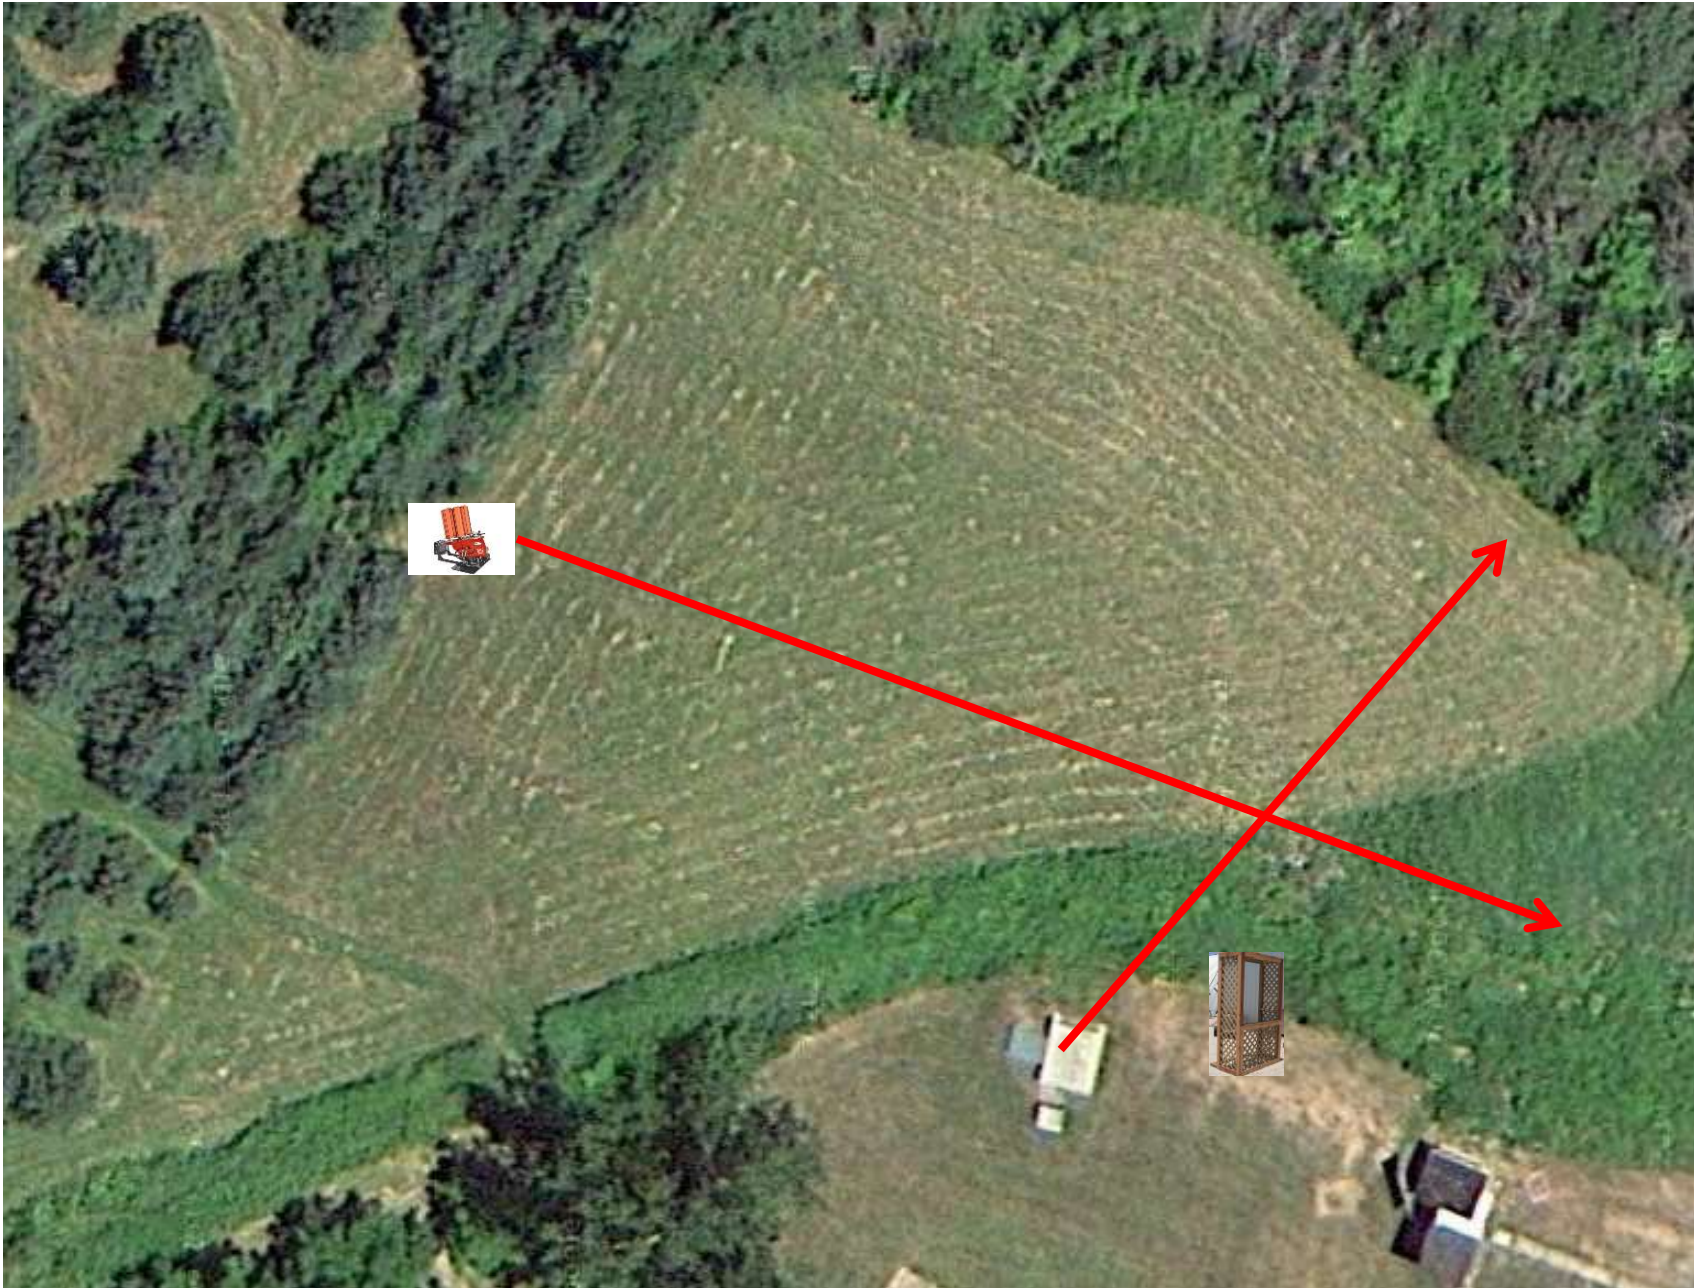

3 Simo Pair (6)
Trap House then Promatic

Trap Field

3 Simo Pair (6)
Low House then Overhead

5-Stand

3 Simo Pair (6)
High House then Promatic (Teal)

Skeet 2

2 Following Pair (4)
~~Promatic then Promatic~~
Hold the Button Down
***** NOT USED *****

Gallows

3 Simo Pair (6)
Low House then Promatic (Teal)

Skeet 3

3 Simo Pair (6)
Low House then High House

Skeet 4

3 Simo Pair (6)
Promatic (Right) then Promatic (Left)

Skeet 5

4 Simo Pair (8)

Mec Chondel then Promatic (Lift)

Skeet 6

3 Simo Pair (6)
Promatic (A) then Promatic (B)

**** Traps are the two on the trailer ****

The Pit

The Menu – 04/08/2023

The Menu Is Only A Suggestion

1) Trap Field	- 3 Simo Pair	- Trap House then Promatic	(6)
2) 5-Stand	- 3 Simo Pair	- Low House then Overhead	(6)
3) Skeet #2	- 3 Simo Pair	- High House then Promatic (Teal)	(6)
4) Gallows	- 2 Following Pair	- Promatic then Promatic ** NOT USED **	
5) Skeet #3	- 3 Simo Pair	- Low House then Promatic (Teal)	(6)
6) Skeet #4	- 3 Simo Pair	- Low House then High House	(6)
7) Skeet #5	- 3 Simo Pair	- Promatic (Right) then Promatic (Left)	(6)
8) Skeet #6	- 4 Simo Pair	- Mec Chondel then Promatic (Lift)	(8)
9) The Pit	- 3 Simo Pair	- Promatic (A) then Promatic (B)	(6)