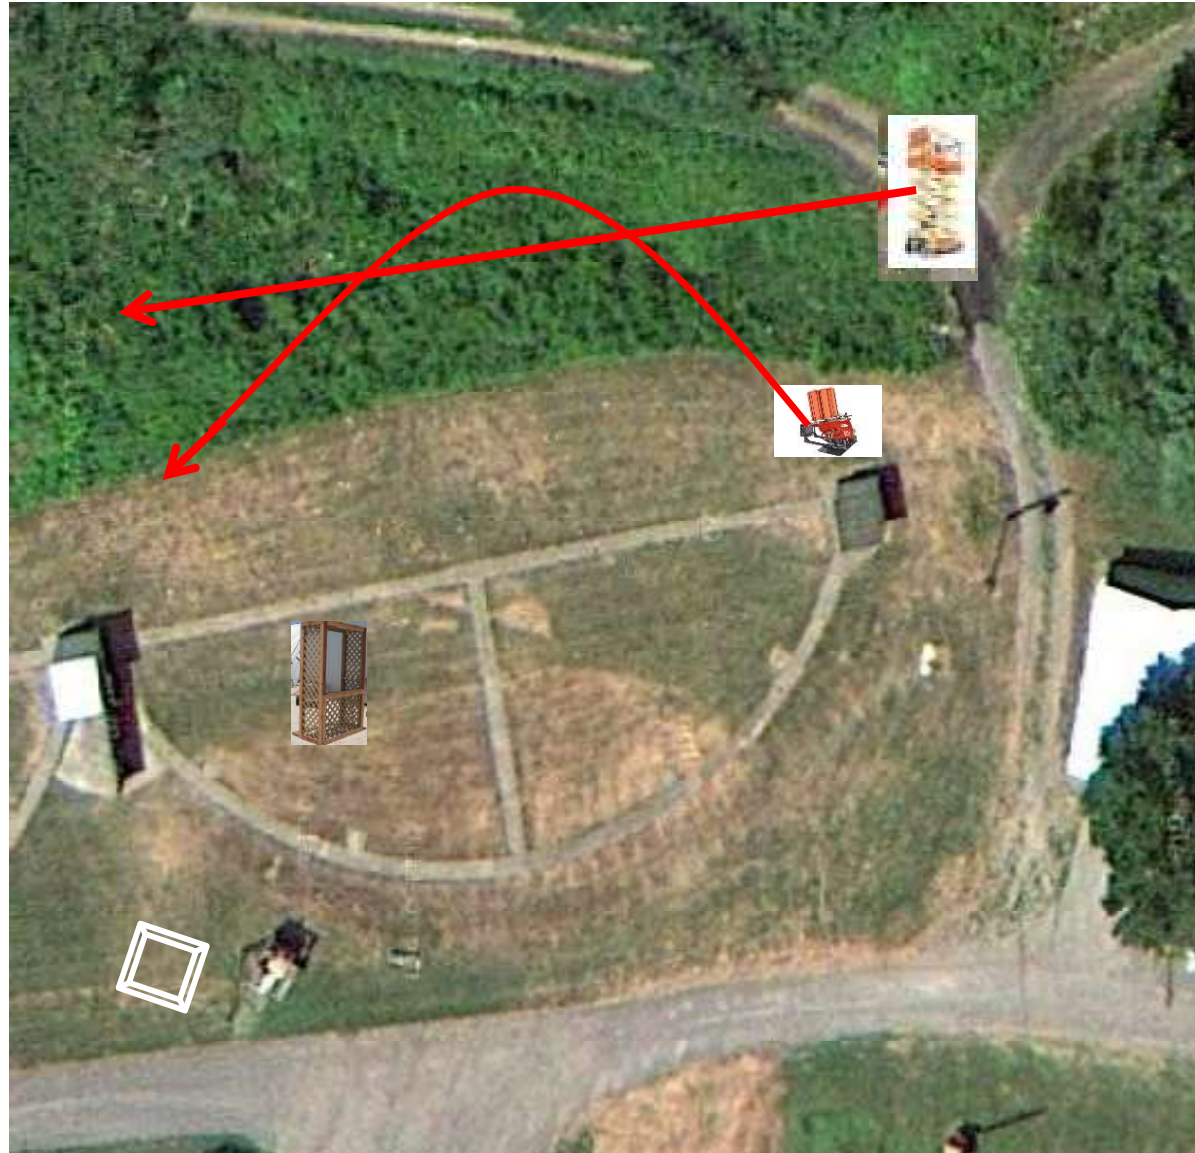

3 Simo Pair (6)
Trap House then Promatic

Trap Field

3 Simo Pair (6)
Low House then Overhead

5-Stand

3 Simo Pair (6)
High House then Promatic (Teal)

Skeet 2

2 Following Pair (4)
~~Promatic then Promatic~~
Hold the Button Down
***** NOT USED *****

Gallows

3 Simo Pair (6)
Low House then Promatic (Teal)

Skeet 3

3 Simo Pair (6)
Low House then High House

Skeet 4

3 Simo Pair (6)
Promatic (Right) then Promatic (Left)

Skeet 5

4 Simo Pair (8)

Mec Chondel then Promatic (Lift)

Skeet 6

3 Simo Pair (6)
Promatic (A) then Promatic (B)

**** Traps are the two on the trailer ****

The Pit

The Menu – 04/08/2023

The Menu Is Only A Suggestion

1) Trap Field	- 3 Simo Pair	- Trap House then Promatic	(6)
2) 5-Stand	- 3 Simo Pair	- Low House then Overhead	(6)
3) Skeet #2	- 3 Simo Pair	- High House then Promatic (Teal)	(6)
4) Gallows	- 2 Following Pair	- Promatic then Promatic ** NOT USED **	
5) Skeet #3	- 3 Simo Pair	- Low House then Promatic (Teal)	(6)
6) Skeet #4	- 3 Simo Pair	- Low House then High House	(6)
7) Skeet #5	- 3 Simo Pair	- Promatic (Right) then Promatic (Left)	(6)
8) Skeet #6	- 4 Simo Pair	- Mec Chondel then Promatic (Lift)	(8)
9) The Pit	- 3 Simo Pair	- Promatic (A) then Promatic (B)	(6)