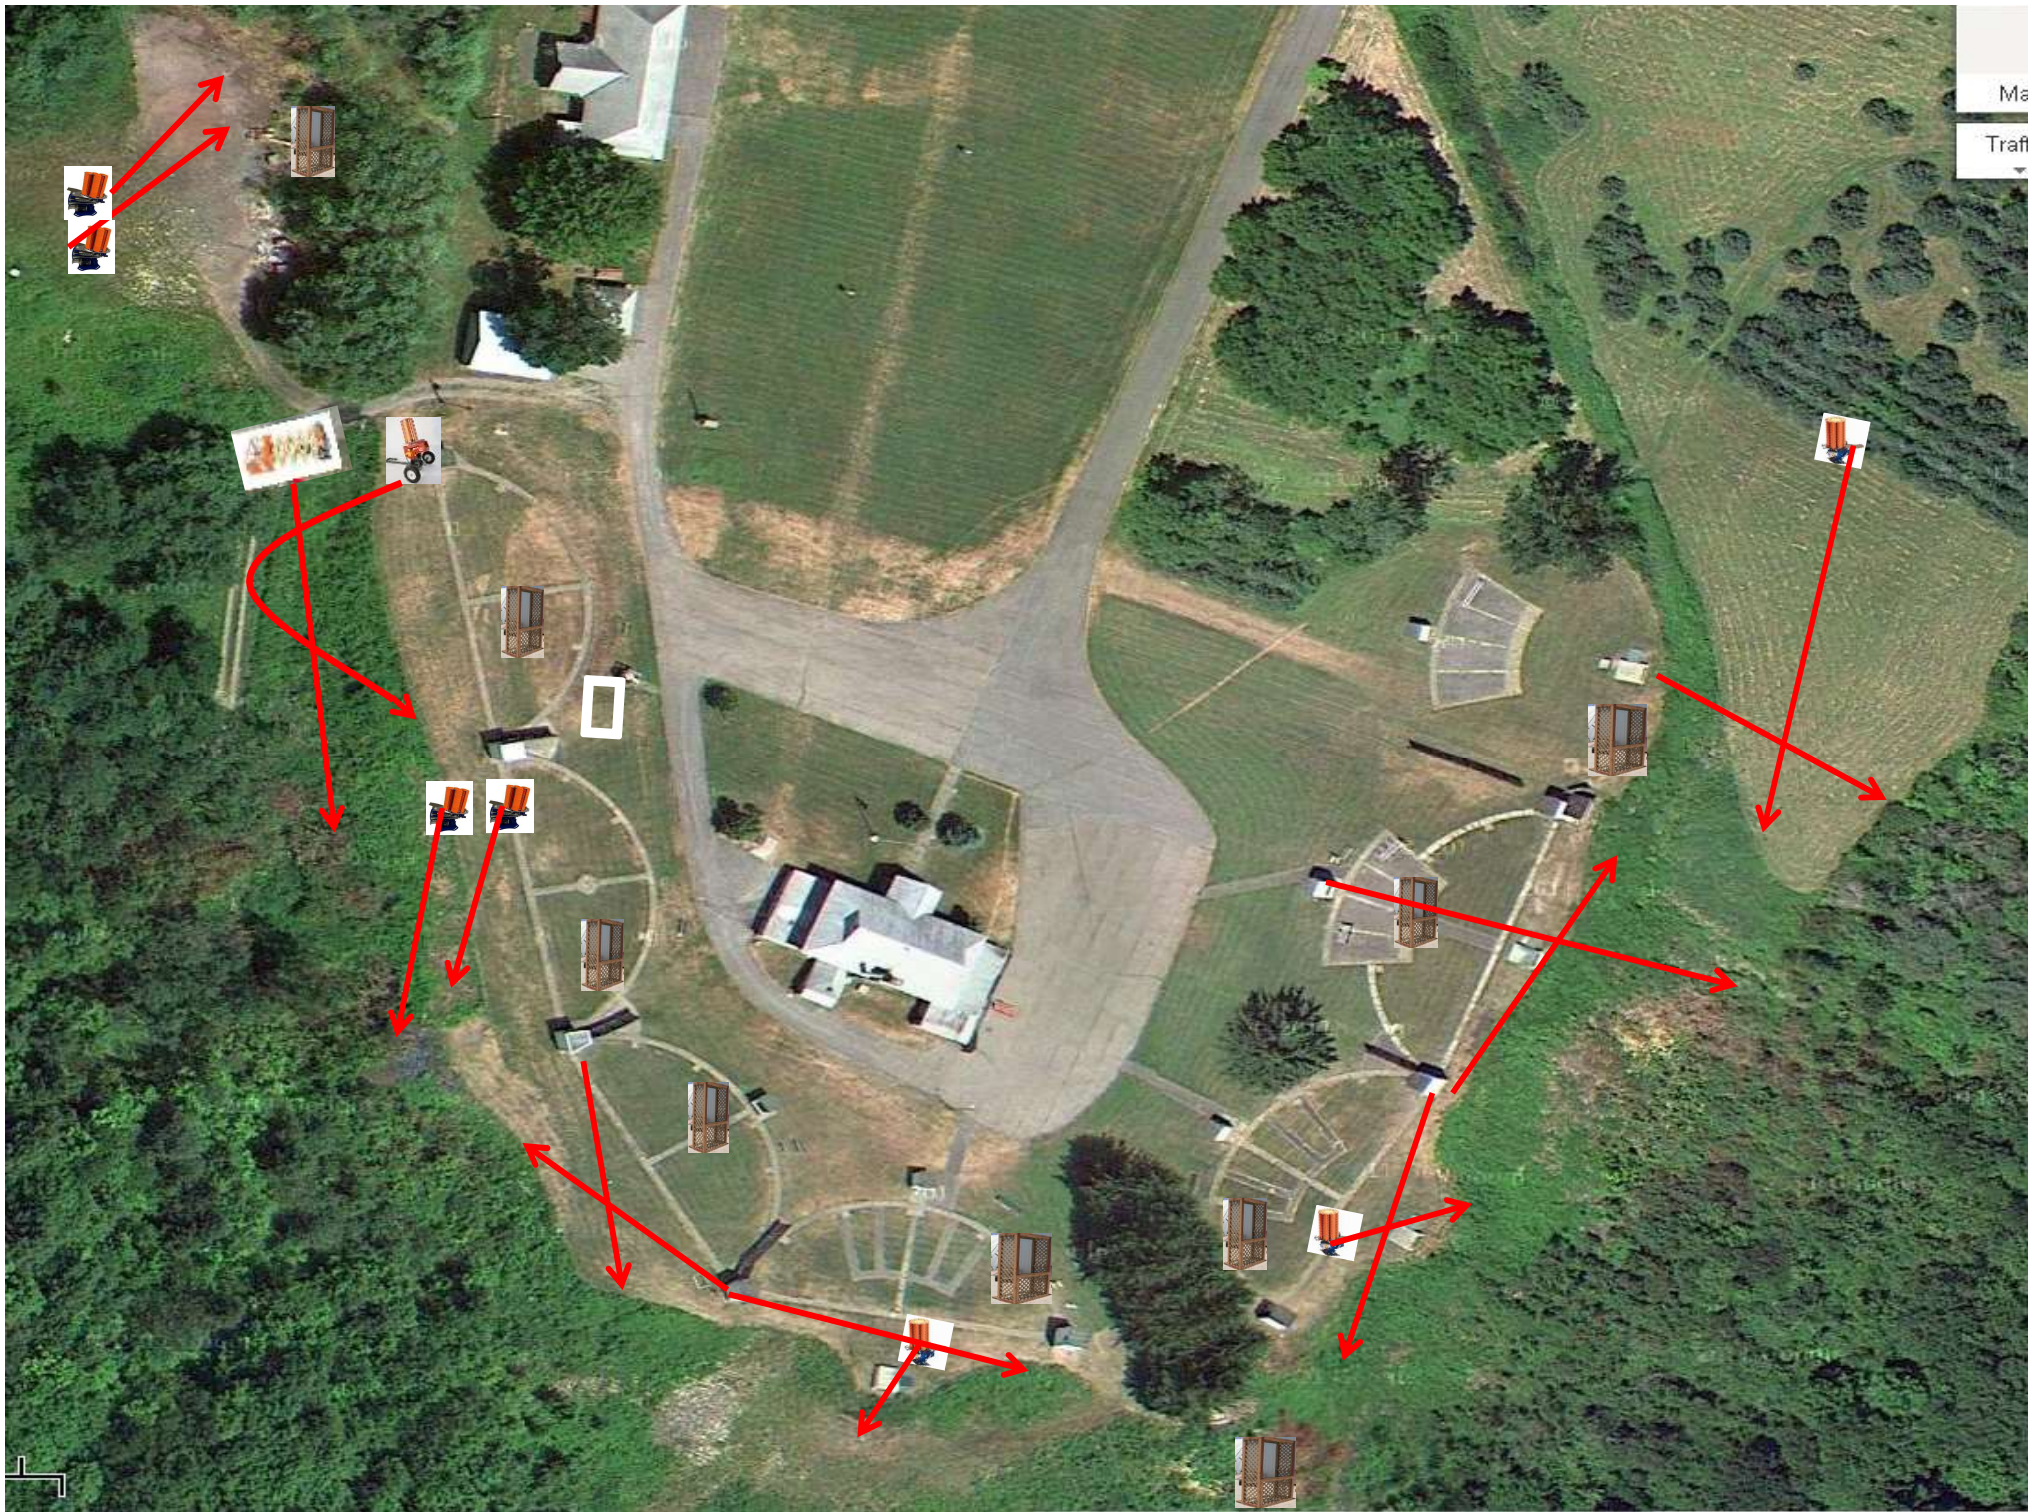

Mec Chondel then Promatic (Lift)

Skeet 6

3 Simo Pair (6)
Promatic (A) then Promatic (B)

**** Traps are the two on the trailer ****

The Pit

The Menu – 04/08/2023

The Menu Is Only A Suggestion

1) Trap Field	- 3 Simo Pair	- Trap House then Promatic	(6)
2) 5-Stand	- 3 Simo Pair	- Low House then Overhead	(6)
3) Skeet #2	- 3 Simo Pair	- High House then Promatic (Teal)	(6)
4) Gallows	- 2 Following Pair	- Promatic then Promatic ** NOT USED **	
5) Skeet #3	- 3 Simo Pair	- Low House then Promatic (Teal)	(6)
6) Skeet #4	- 3 Simo Pair	- Low House then High House	(6)
7) Skeet #5	- 3 Simo Pair	- Promatic (Right) then Promatic (Left)	(6)
8) Skeet #6	- 4 Simo Pair	- Mec Chondel then Promatic (Lift)	(8)
9) The Pit	- 3 Simo Pair	- Promatic (A) then Promatic (B)	(6)

			(50)