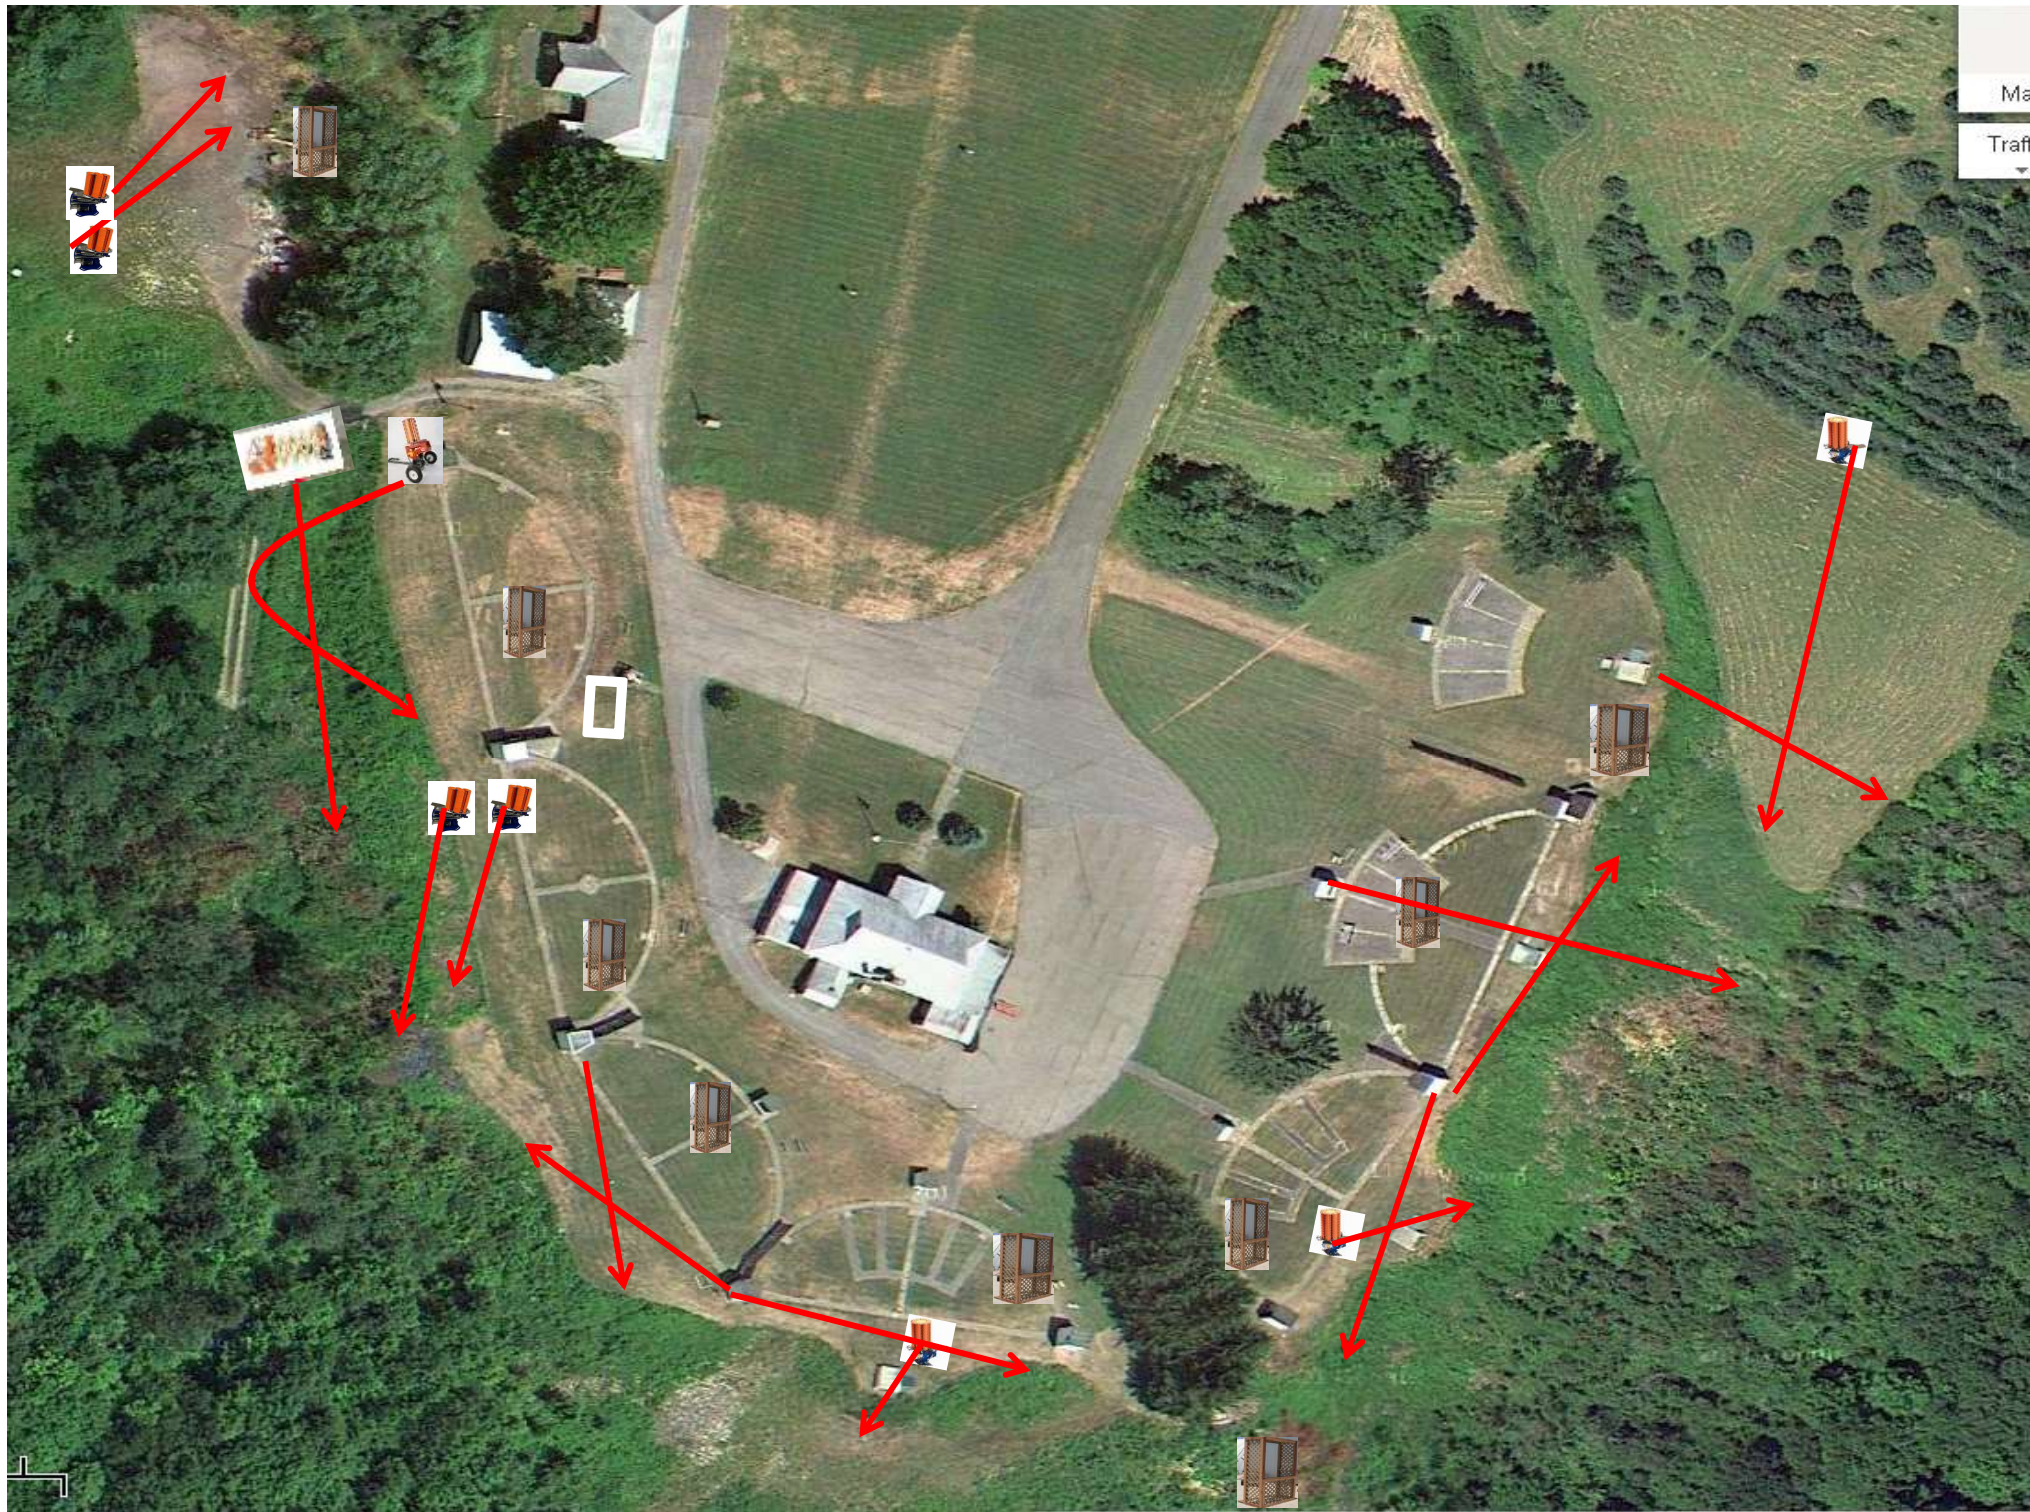

# Skeet 6

3 Report Pair (6)  
Promatic (A) then Promatic (B)

**\*\* Traps are the two on the trailer \*\***

# The Pit

Ma  
Traff

# The Menu – 04/01/2023

*The Menu Is Only A Suggestion*

1) Trap Field	- 3 Report Pair	- Trap House then Promatic	(6)
2) 5-Stand	- 3 Report Pair	- Low House then Overhead	(6)
3) Skeet #2	- 3 Report Pair	- High House then Promatic (Teal)	(6)
4) Gallows	- <del>2 Following Pair</del>	- <del>Promatic then Promatic</del> <b>** NOT USED **</b>	
5) Skeet #3	- 3 Report Pair	- Low House then Promatic (Teal)	(6)
6) Skeet #4	- 3 Report Pair	- Low House then High House	(6)
7) Skeet #5	- 3 Report Pair	- Promatic (Right) then Promatic (Left)	(6)
8) Skeet #6	- 4 Report Pair	- <b>Mec Chondel then Promatic (Lift)</b>	<b>(8)</b>
9) The Pit	- 3 Report Pair	- Promatic (A) then Promatic (B)	(6)
			-----
			(50)