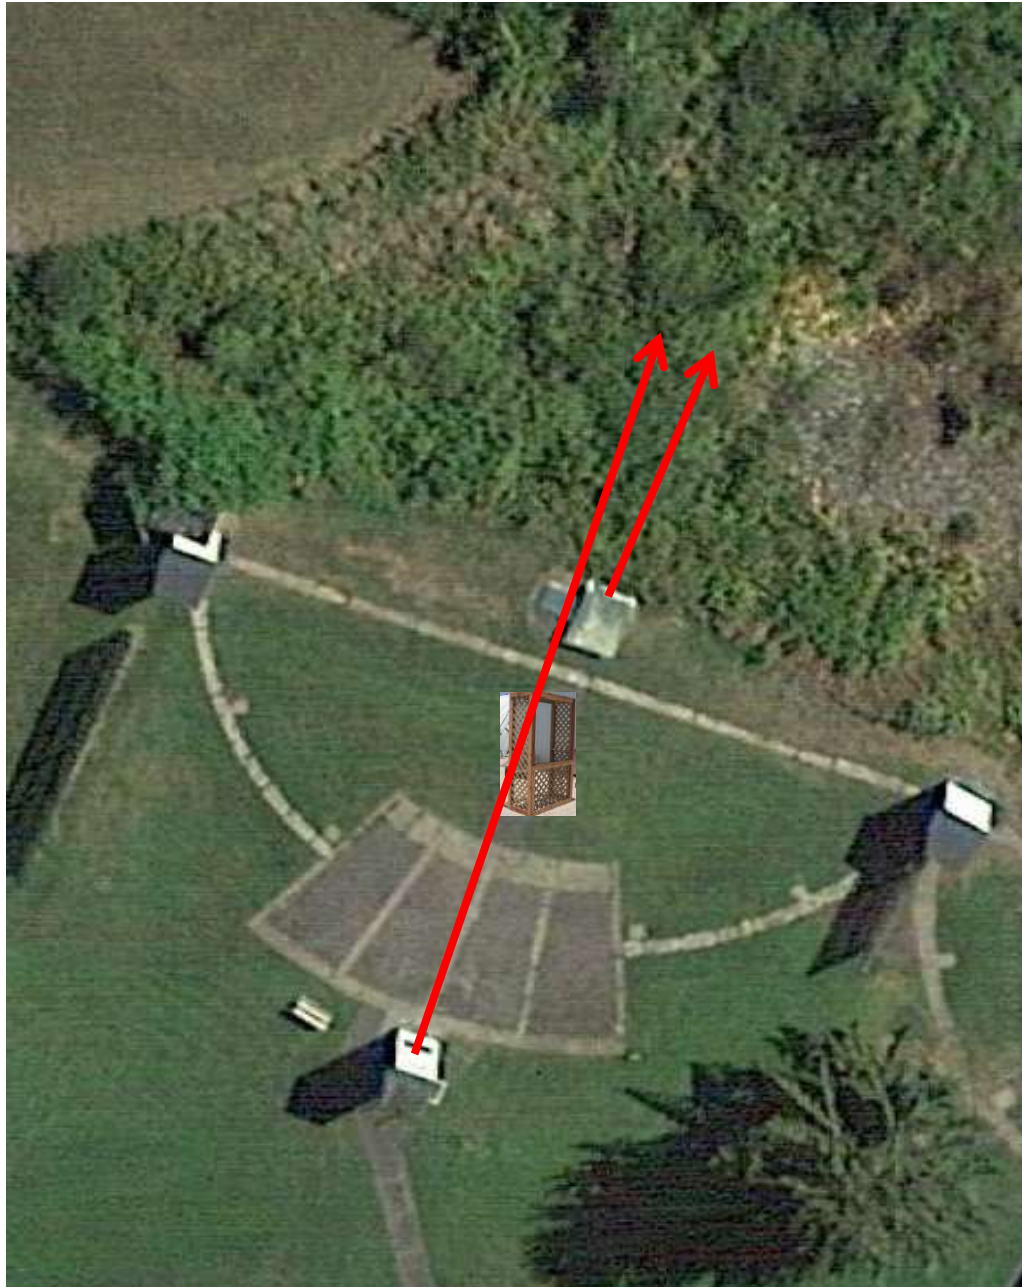

3 Simo Pair (6)
Trap House Doubles

Trap Field

3 Simo Pair (6)
Trap House and Overhead

5-Stand

3 Simo Pair (6)
High House and Promatic

Skeet 2

2 Following Pair (4)
Promatic and Promatic
Hold the Button Down
***** NOT USED *****

Promatic (Lift) and Promatic (Teal)

Skeet 6

3 Simo Pair (6)
Promatic (A) and Promatic (B)
** Dual Trap Trailer **

The Pit

The Menu – 03/25/2023

The Menu Is Only A Suggestion

1) Trap Field	- 3 Simo Pair	- Trap House Doubles	(6)
2) 5-Stand	- 3 Simo Pair	- Trap House and Overhead	(6)
3) Skeet #2	- 3 Simo Pair	- High House and Promatic	(6)
4) Gallows	- 2 Following Pair	- Promatic and Promatic ** NOT USED **	
5) Skeet #3	- 3 Simo Pair	- Low House and Promatic	(6)
6) Skeet #4	- 3 Simo Pair	- High House and Mec Chondel	(6)
7) Skeet #5	- 3 Following Pair	- Promatic (Teal) and Promatic (Teal)	(6)
8) Skeet #6	- 4 Simo Pair	- Promatic (Lift) and Promatic (Teal)	(8)
9) The Pit	- 3 Simo Pair	- Promatic (A) and Promatic (B)	(6)