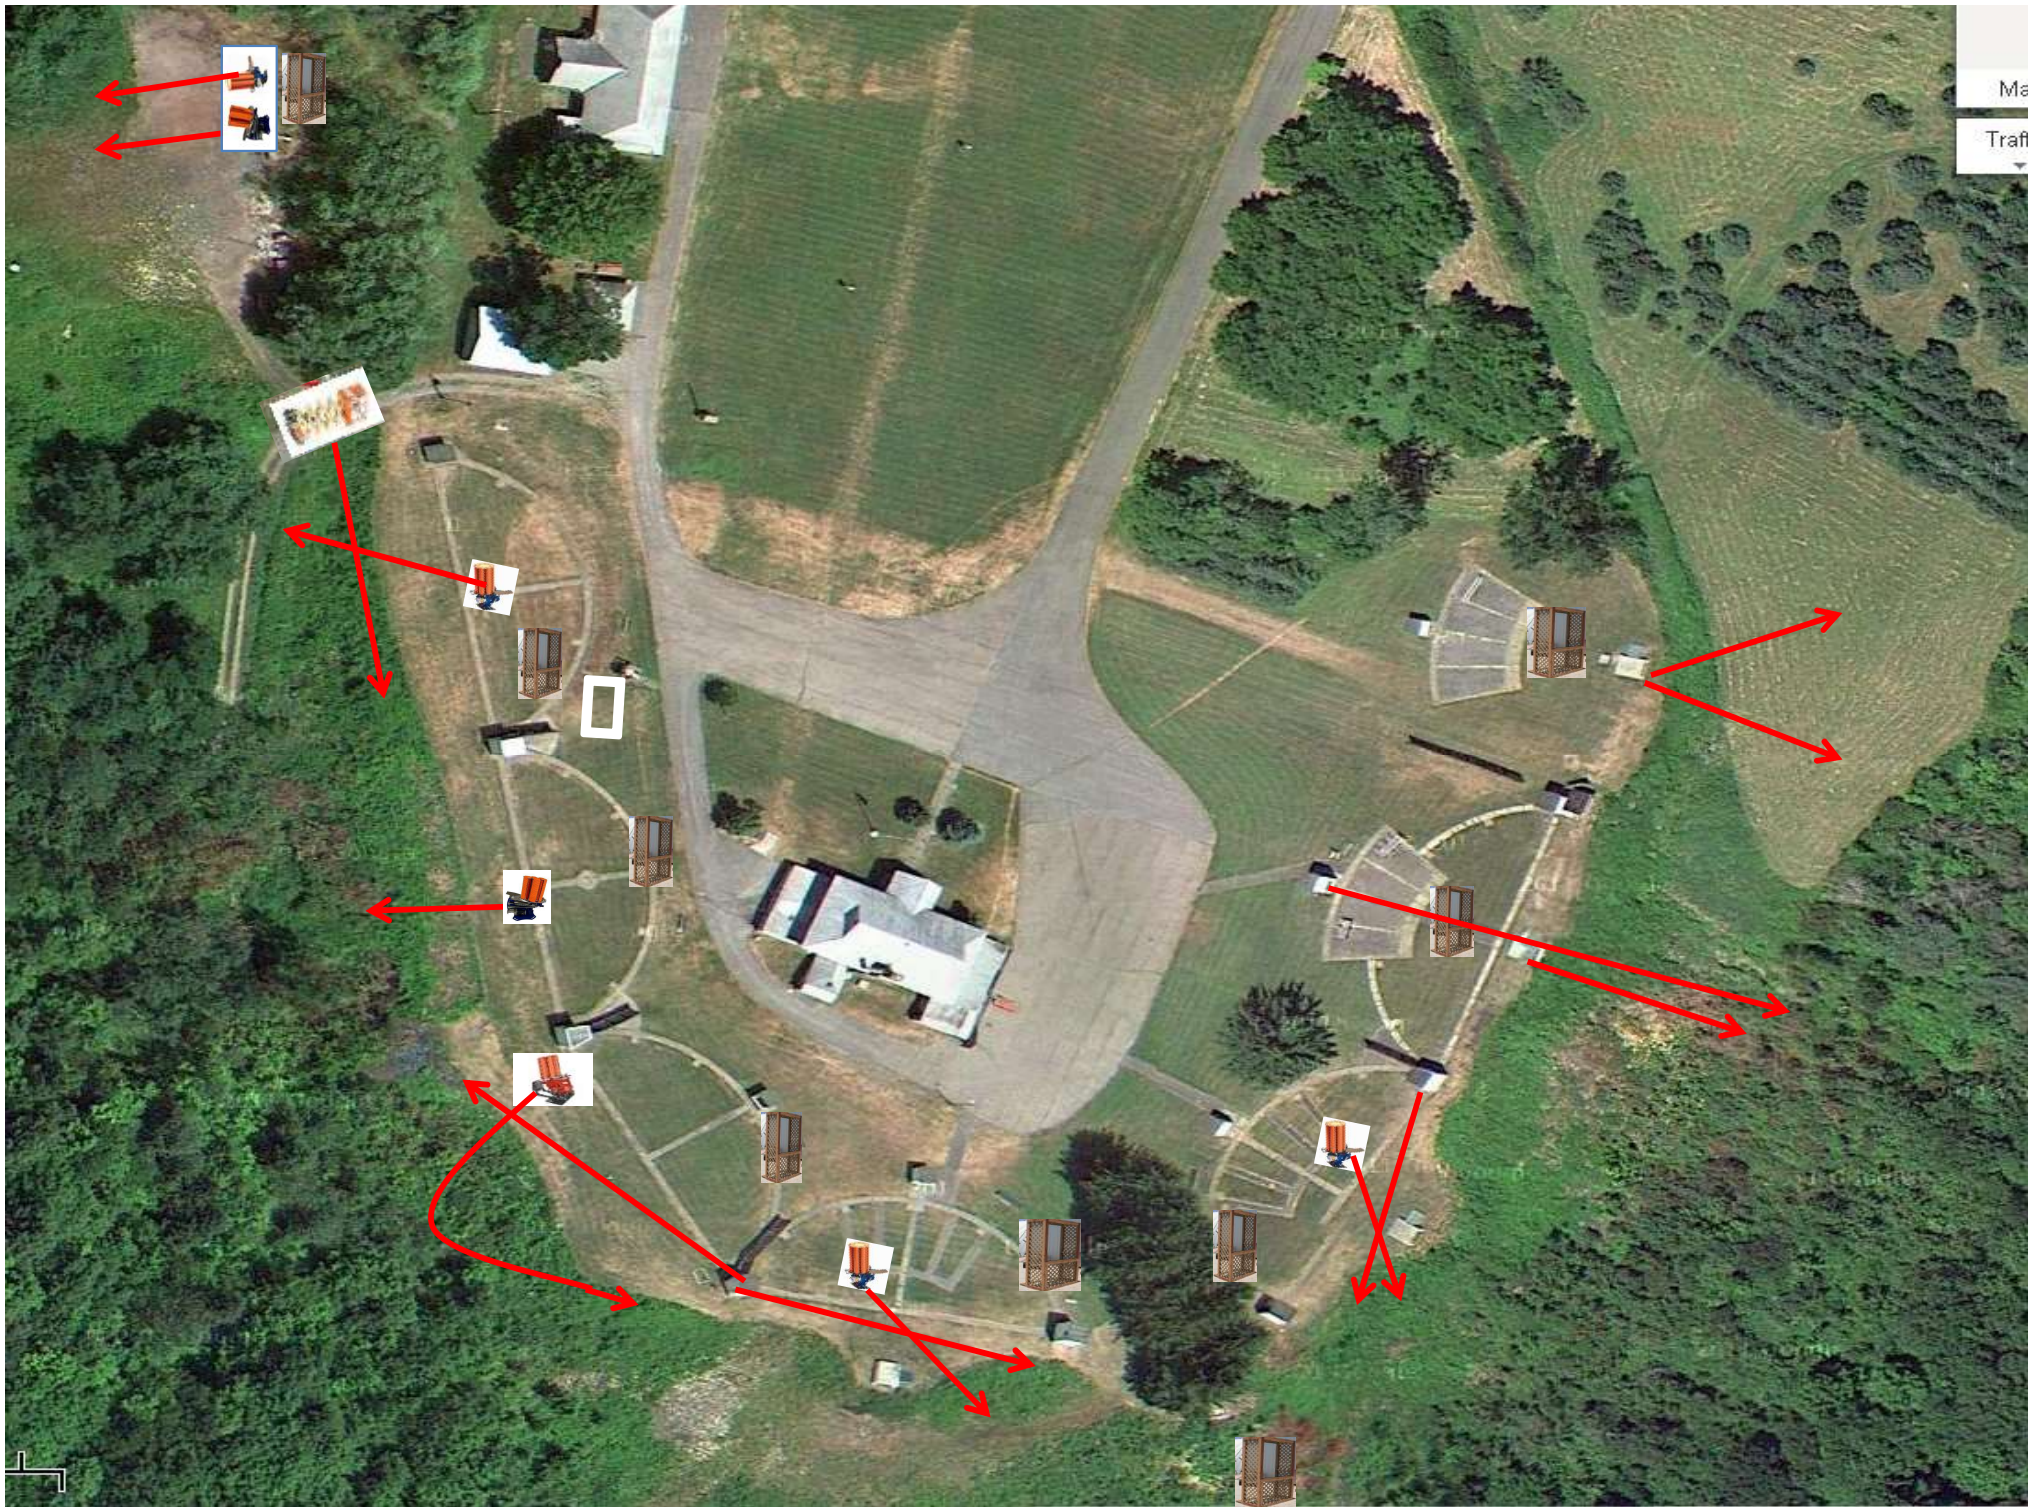

Promatic (Lift) and Promatic (Teal)

Skeet 6

3 Simo Pair (6)
Promatic (A) and Promatic (B)
** Dual Trap Trailer **

The Pit

The Menu – 03/25/2023

The Menu Is Only A Suggestion

1) Trap Field	- 3 Simo Pair	- Trap House Doubles	(6)
2) 5-Stand	- 3 Simo Pair	- Trap House and Overhead	(6)
3) Skeet #2	- 3 Simo Pair	- High House and Promatic	(6)
4) Gallows	- 2 Following Pair	- Promatic and Promatic ** NOT USED **	
5) Skeet #3	- 3 Simo Pair	- Low House and Promatic	(6)
6) Skeet #4	- 3 Simo Pair	- High House and Mec Chondel	(6)
7) Skeet #5	- 3 Following Pair	- Promatic (Teal) and Promatic (Teal)	(6)
8) Skeet #6	- 4 Simo Pair	- Promatic (Lift) and Promatic (Teal)	(8)
9) The Pit	- 3 Simo Pair	- Promatic (A) and Promatic (B)	(6)

			(50)