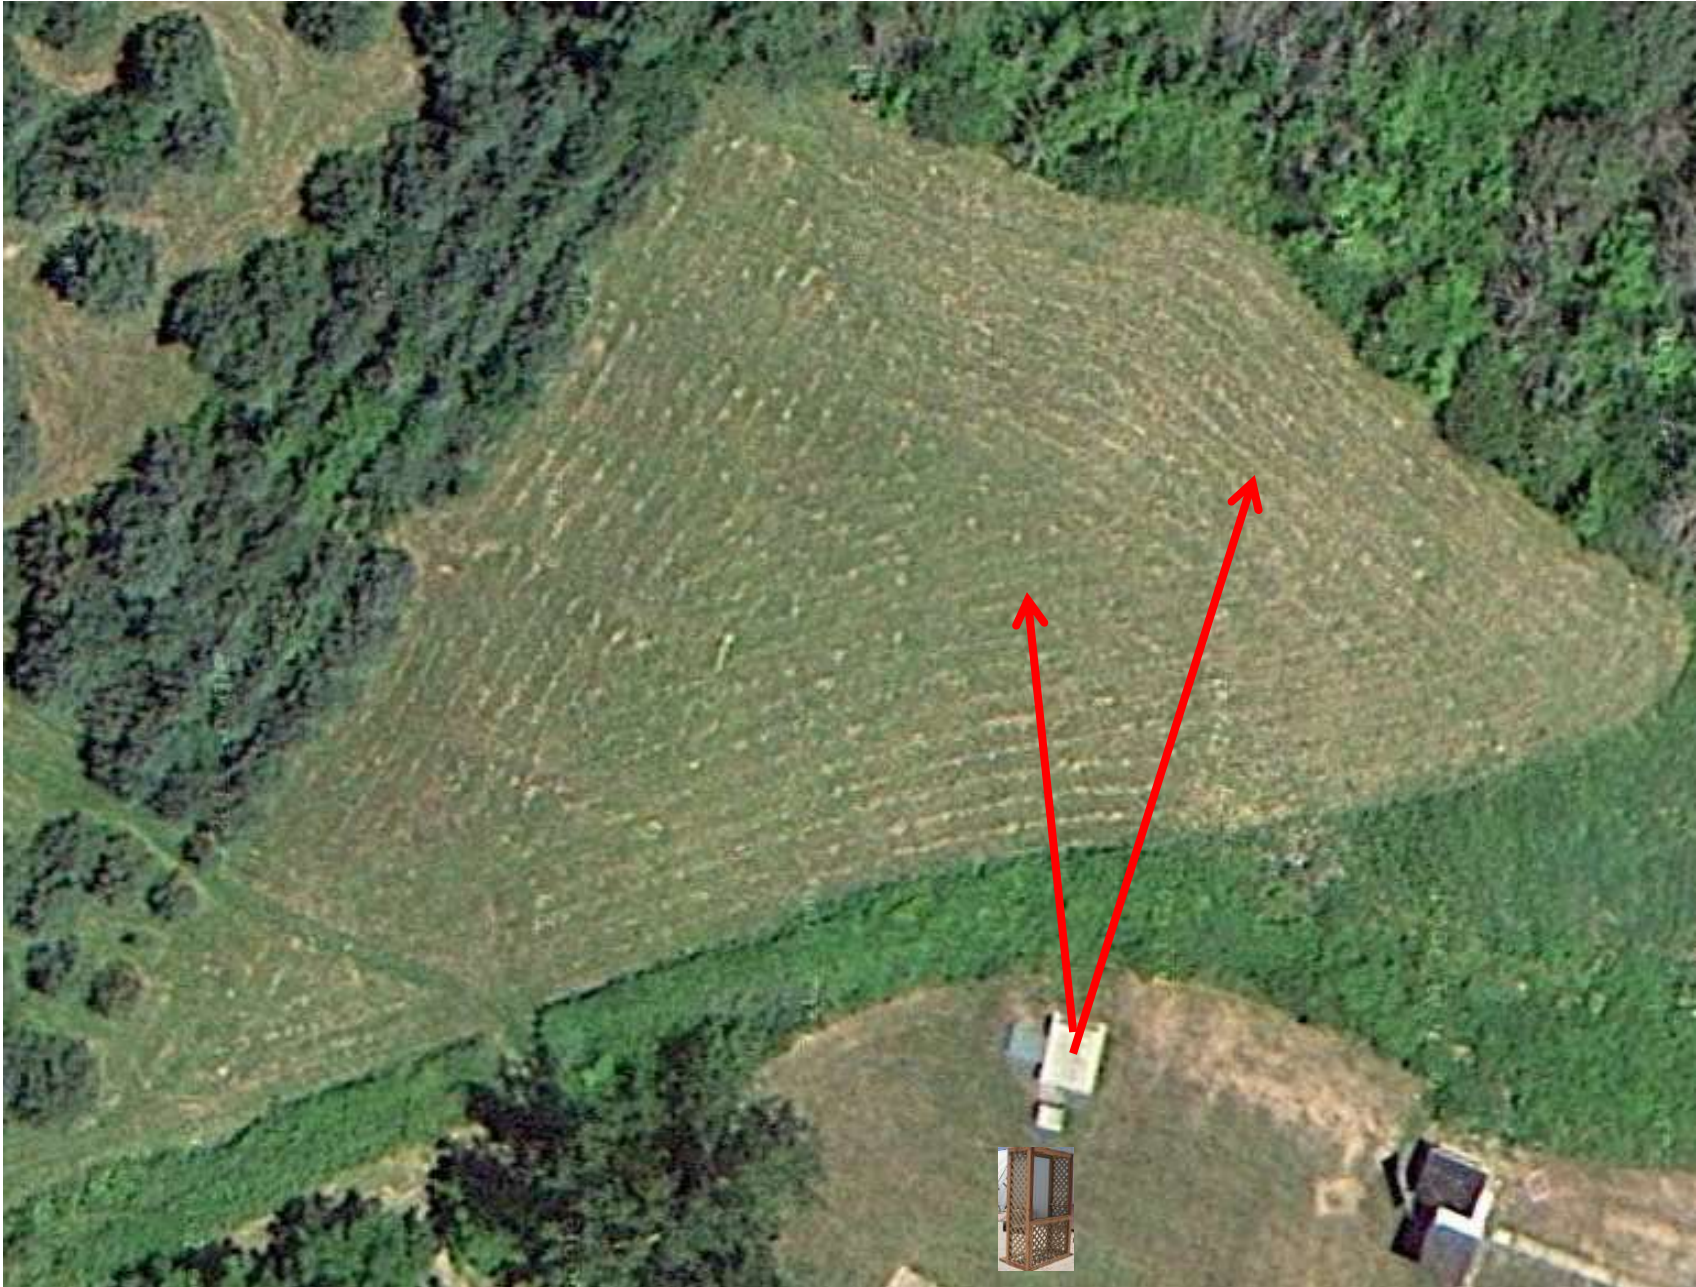

3 Simo Pair (6)
Trap House Doubles

Trap Field

3 Simo Pair (6)
Trap House and Overhead

5-Stand

3 Simo Pair (6)
High House and Promatic

Skeet 2

2 Following Pair (4)
Promatic and Promatic
Hold the Button Down
***** NOT USED *****

Promatic (Lift) and Promatic (Teal)

Skeet 6

3 Simo Pair (6)
Promatic (A) and Promatic (B)
** Dual Trap Trailer **

The Pit

The Menu – 03/25/2023

The Menu Is Only A Suggestion

1) Trap Field	- 3 Simo Pair	- Trap House Doubles	(6)
2) 5-Stand	- 3 Simo Pair	- Trap House and Overhead	(6)
3) Skeet #2	- 3 Simo Pair	- High House and Promatic	(6)
4) Gallows	- 2 Following Pair	- Promatic and Promatic ** NOT USED **	
5) Skeet #3	- 3 Simo Pair	- Low House and Promatic	(6)
6) Skeet #4	- 3 Simo Pair	- High House and Mec Chondel	(6)
7) Skeet #5	- 3 Following Pair	- Promatic (Teal) and Promatic (Teal)	(6)
8) Skeet #6	- 4 Simo Pair	- Promatic (Lift) and Promatic (Teal)	(8)
9) The Pit	- 3 Simo Pair	- Promatic (A) and Promatic (B)	(6)