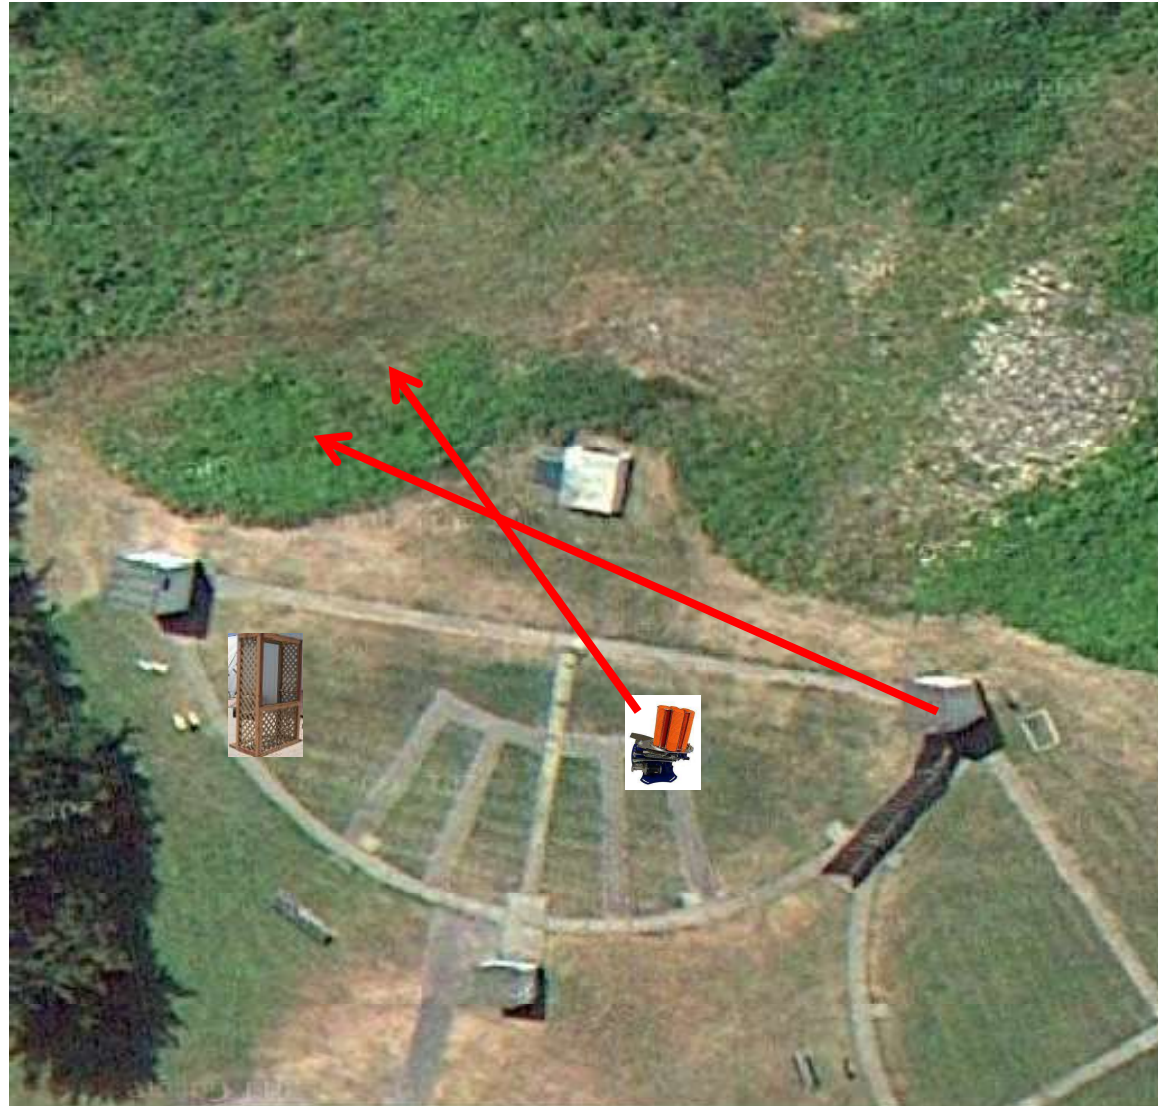

3 Simo Pair (6)
Low House and Promatic

Skeet 3