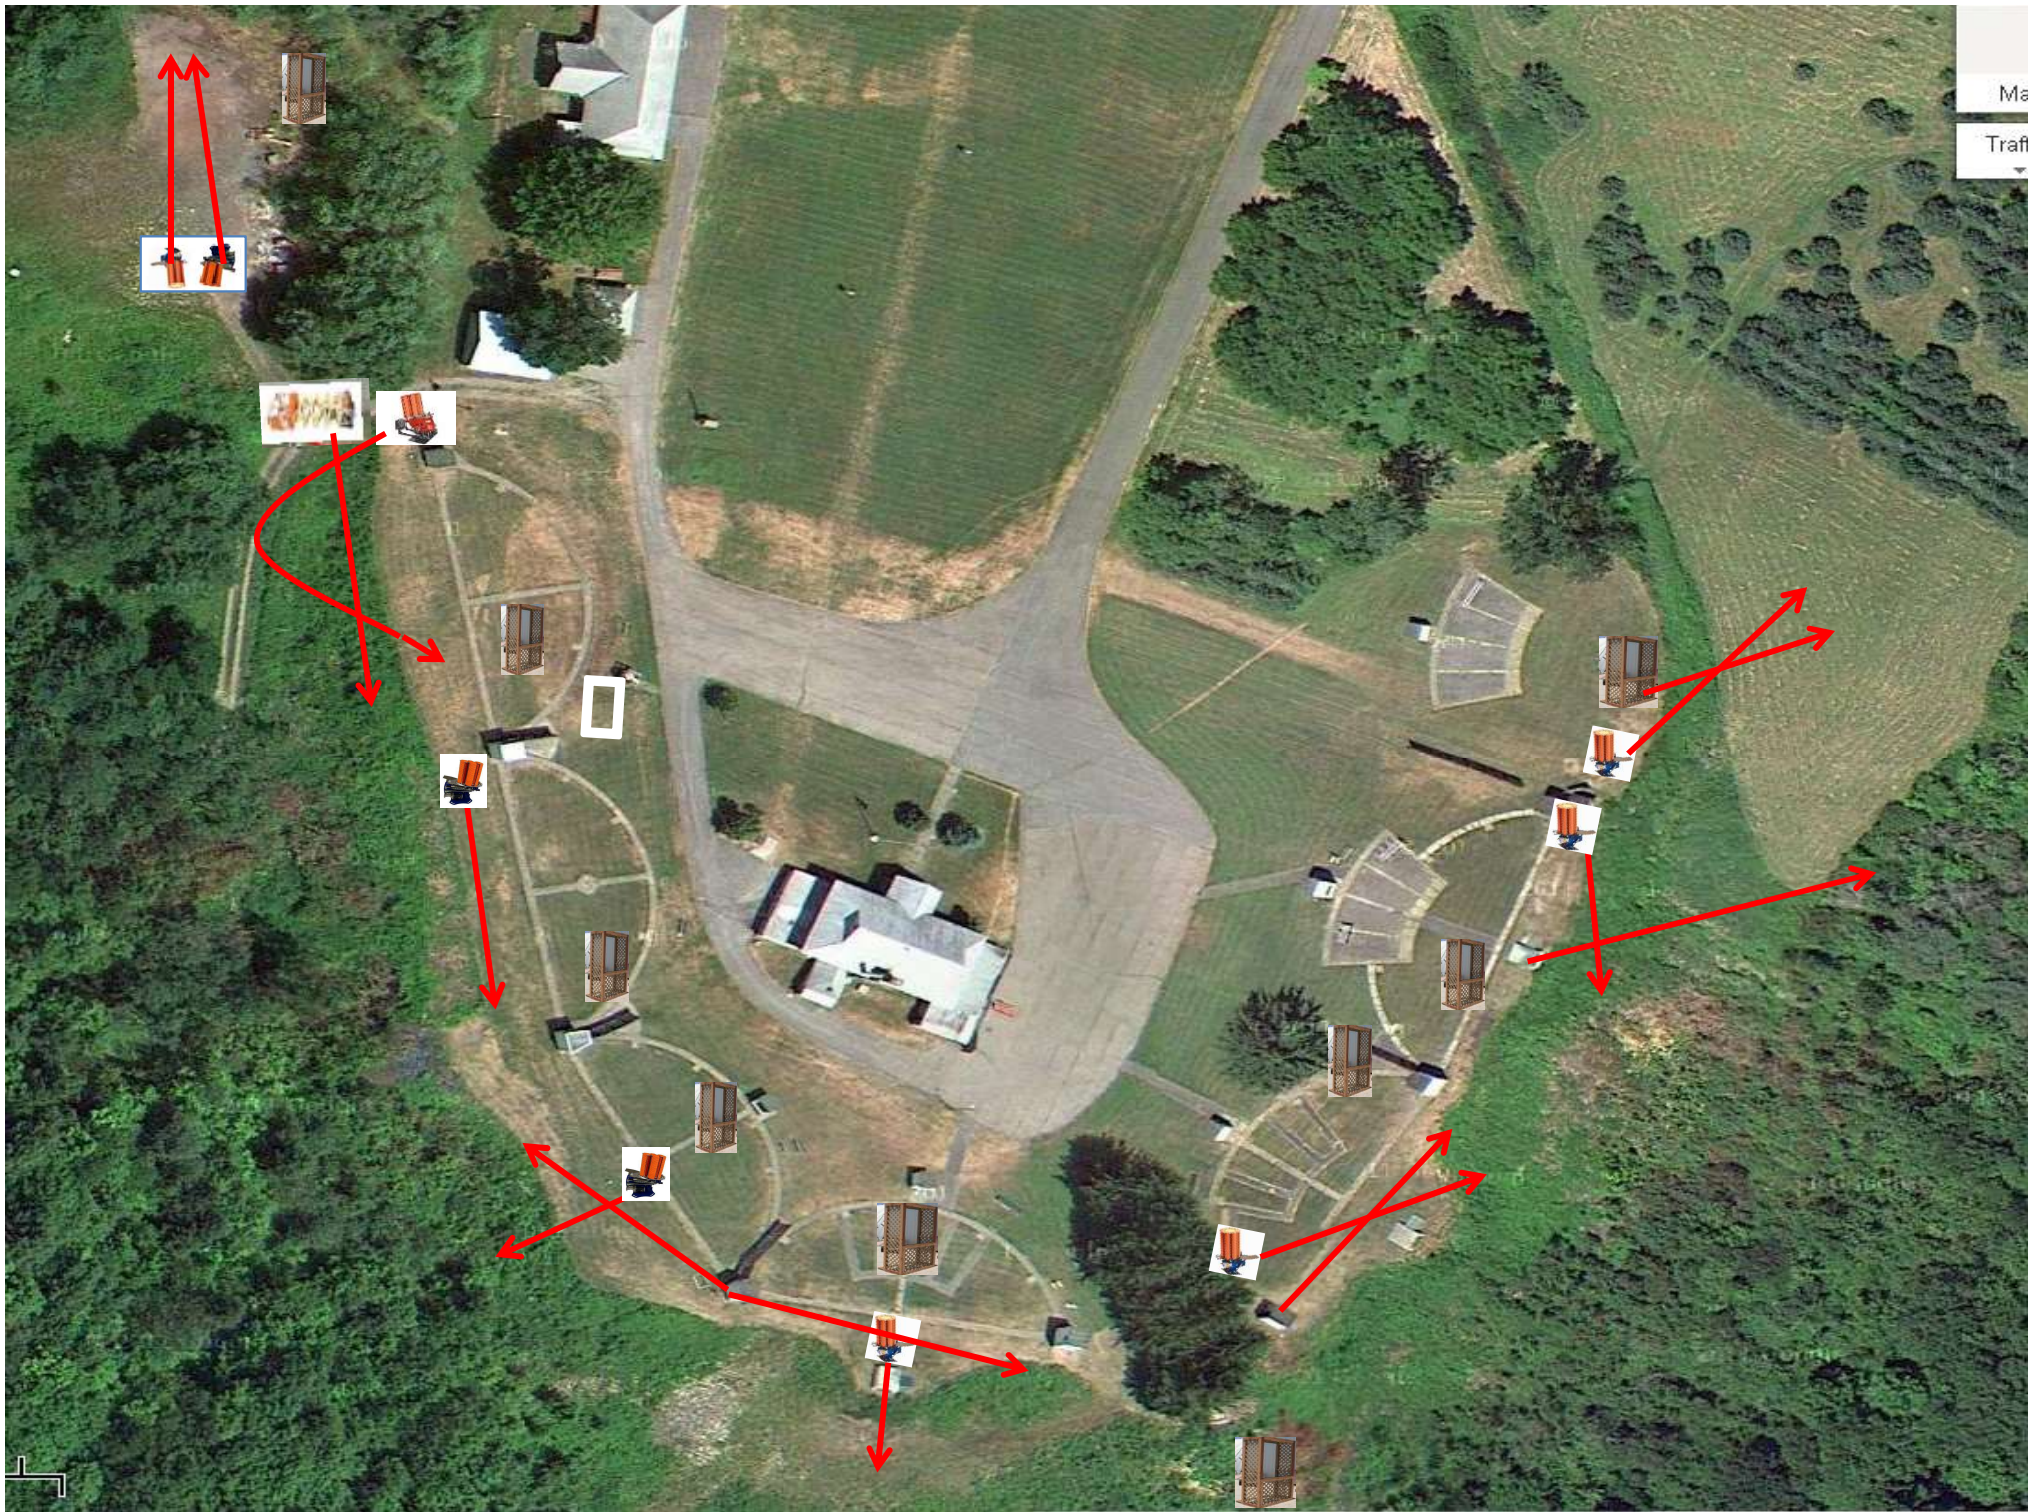

4 Report Pair (8)
Mec Chondel then Promatic (Lift)

Skeet 6

3 Report Pair (6)
Promatic (A) then Promatic (B)
** Dual Trap Trailer **

The Pit

The Menu – 02/11/2023

The Menu Is Only A Suggestion

1) Trap Field	- 3 Report Pair	- Trap House then Promatic	(6)
2) 5-Stand	- 3 Report Pair	- Trap House then Promatic (Teal)	(6)
3) Skeet #2	- 3 Report Pair	- Low House then Promatic	(6)
4) Gallows	- 2 Following Pair	- Promatic and Promatic ** NOT USED **	
5) Skeet #3	- 4 Report Pair	- Low House then Promatic (Teal)	(8)
6) Skeet #4	- 3 Report Pair	- High House then Promatic	(6)
7) Skeet #5	- 2 Following Pair	- Promatic then Promatic	(4)
8) Skeet #6	- 4 Report Pair	- Mec Chondel then Promatic (Lift)	(8)
9) The Pit	- 3 Report Pair	- Promatic (A) then Promatic (B)	(6)

			(50)