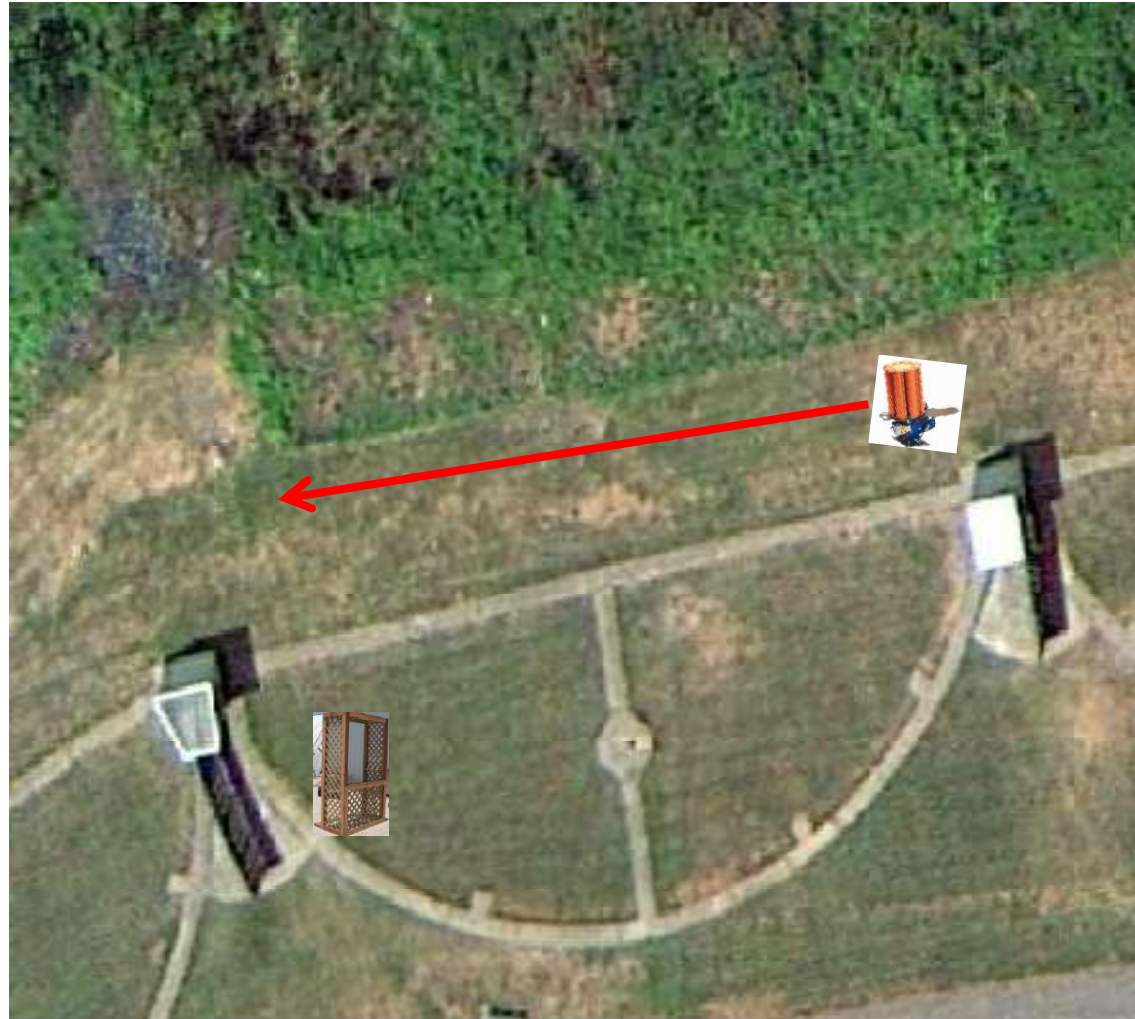

Gallows

4 Report Pair (8)

Low House then Promatic (Teal)

Skeet 3

3 Report Pair (6)
High House then Promatic

Skeet 4

2 Following Pair (4)
Promatic then Promatic

Skeet 5

4 Report Pair (8)
Mec Chondel then Promatic (Lift)

Skeet 6

3 Report Pair (6)
Promatic (A) then Promatic (B)
** Dual Trap Trailer **

The Pit

The Menu – 02/11/2023

The Menu Is Only A Suggestion

1) Trap Field	- 3 Report Pair	- Trap House then Promatic	(6)
2) 5-Stand	- 3 Report Pair	- Trap House then Promatic (Teal)	(6)
3) Skeet #2	- 3 Report Pair	- Low House then Promatic	(6)
4) Gallows	- 2 Following Pair	- Promatic and Promatic ** NOT USED **	
5) Skeet #3	- 4 Report Pair	- Low House then Promatic (Teal)	(8)
6) Skeet #4	- 3 Report Pair	- High House then Promatic	(6)
7) Skeet #5	- 2 Following Pair	- Promatic then Promatic	(4)
8) Skeet #6	- 4 Report Pair	- Mec Chondel then Promatic (Lift)	(8)
9) The Pit	- 3 Report Pair	- Promatic (A) then Promatic (B)	(6)