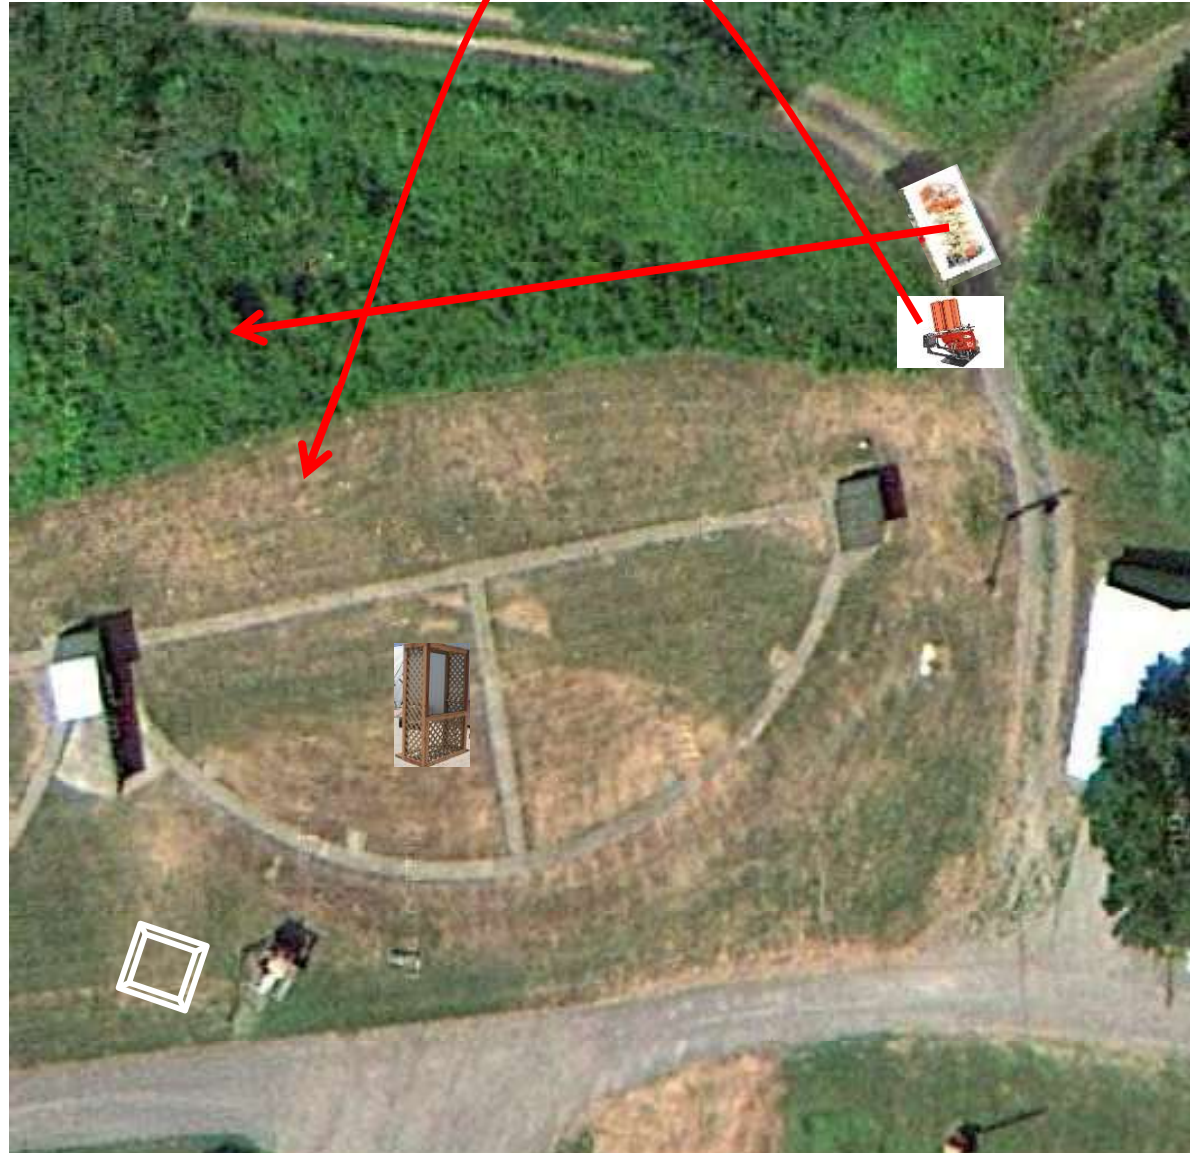

3 Report Pair (6)
Trap House then Promatic

Trap Field

4 Report Pair (8)
Trap House then Promatic (Teal)
**** Trap on the small trailer ****

5-Stand

3 Report Pair (6)
Low House then Promatic

Skeet 2

2 Following Pair (4)
Promatic and Promatic
Hold the Button Down
***** NOT USED *****

Gallows

4 Report Pair (8)

Low House then Promatic (Teal)

Skeet 3

3 Report Pair (6)
High House then Promatic

Skeet 4

2 Following Pair (4)
Promatic then Promatic

Skeet 5

4 Report Pair (8)
Mec Chondel then Promatic (Lift)

Skeet 6

3 Report Pair (6)
Promatic (A) then Promatic (B)
** Dual Trap Trailer **

The Pit

The Menu – 02/11/2023

The Menu Is Only A Suggestion

1) Trap Field	- 3 Report Pair	- Trap House then Promatic	(6)
2) 5-Stand	- 3 Report Pair	- Trap House then Promatic (Teal)	(6)
3) Skeet #2	- 3 Report Pair	- Low House then Promatic	(6)
4) Gallows	- 2 Following Pair	- Promatic and Promatic ** NOT USED **	
5) Skeet #3	- 4 Report Pair	- Low House then Promatic (Teal)	(8)
6) Skeet #4	- 3 Report Pair	- High House then Promatic	(6)
7) Skeet #5	- 2 Following Pair	- Promatic then Promatic	(4)
8) Skeet #6	- 4 Report Pair	- Mec Chondel then Promatic (Lift)	(8)
9) The Pit	- 3 Report Pair	- Promatic (A) then Promatic (B)	(6)