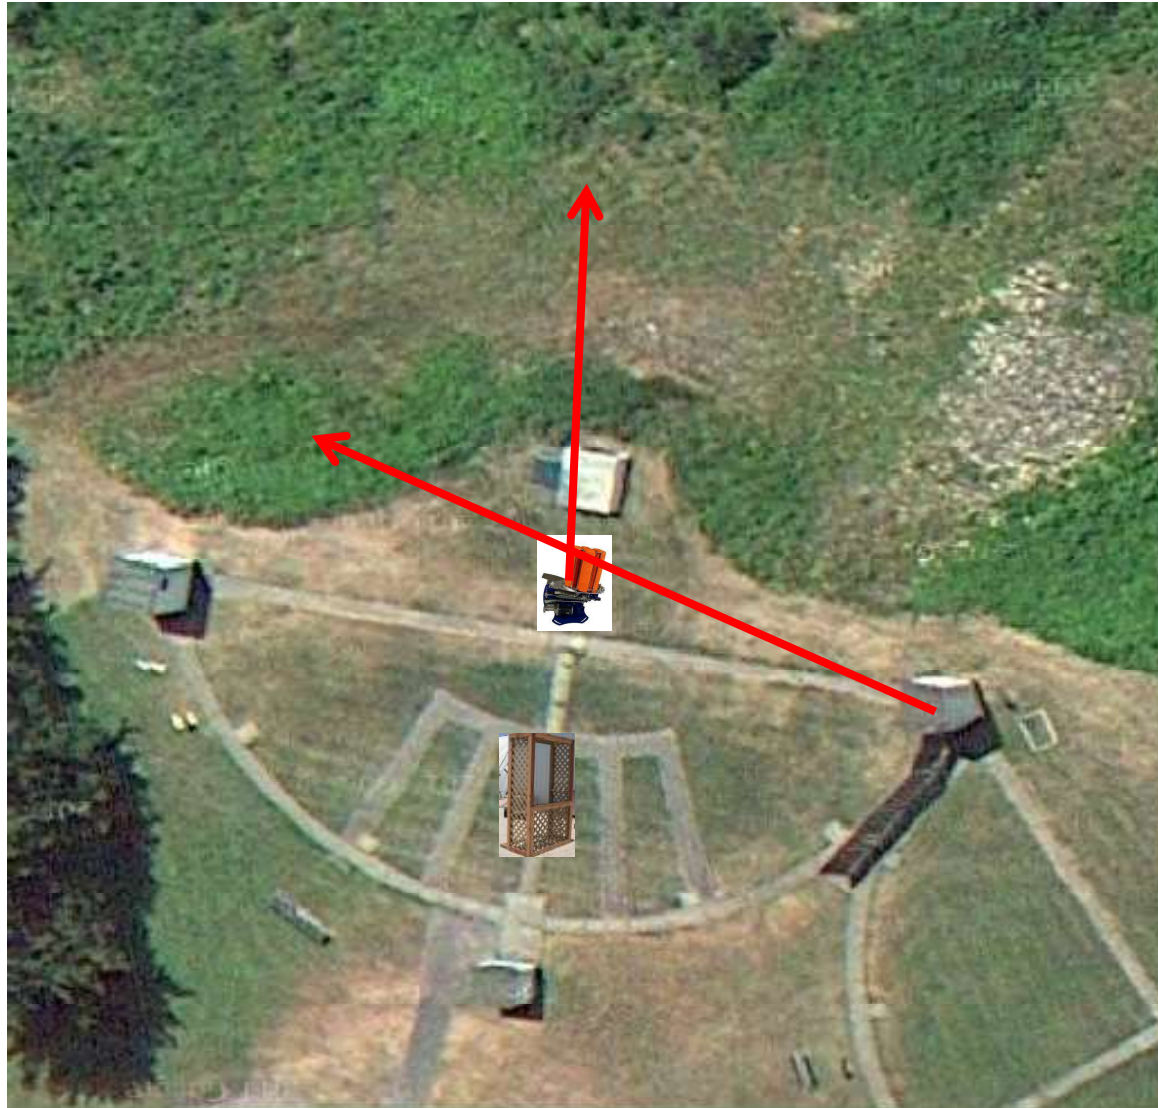

4 Report Pair (8)

Low House then Promatic (Teal)

Skeet 3