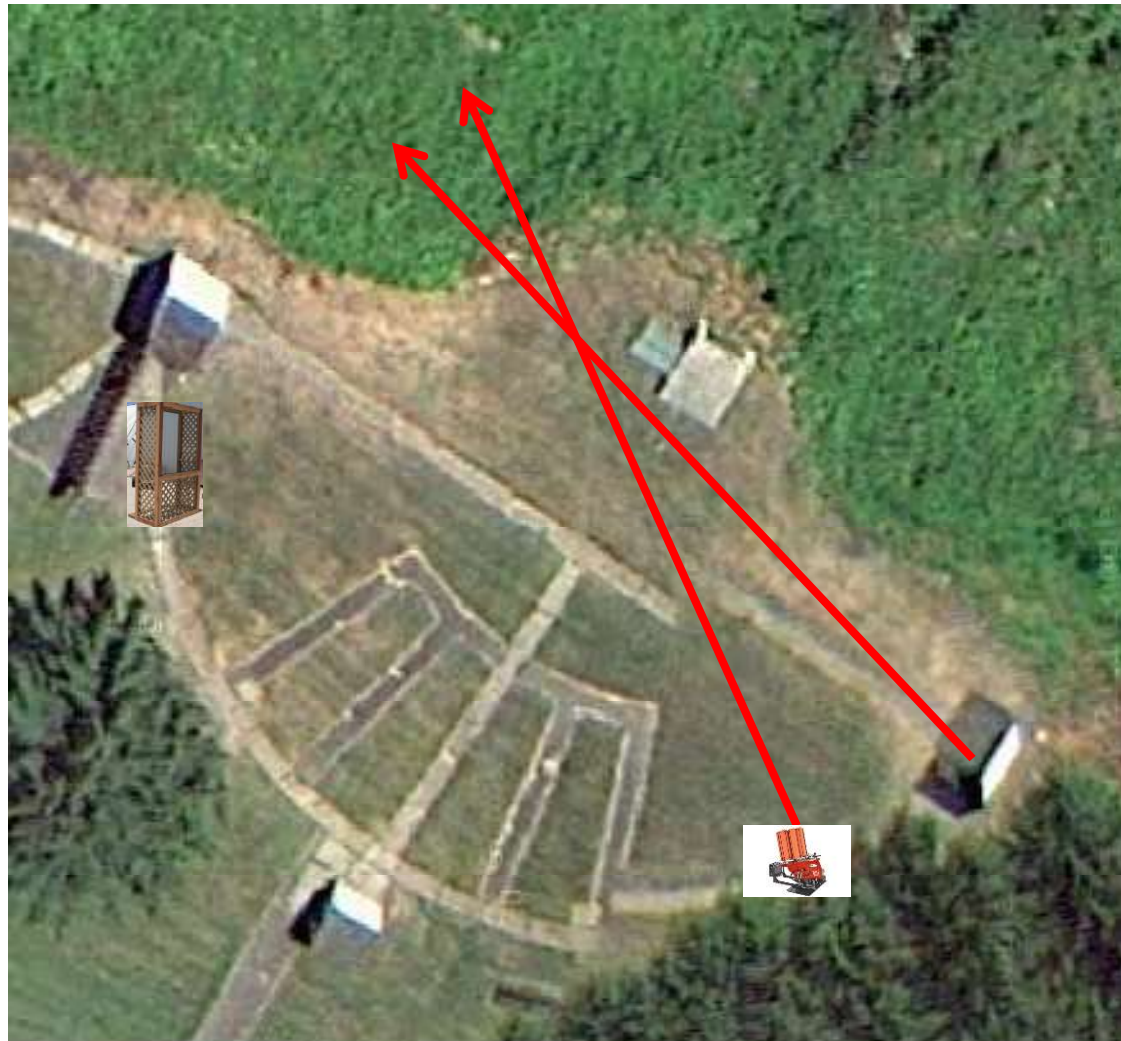

3 Report Pair (6)
Trap House then Promatic

Trap Field

4 Report Pair (8)
Trap House then Promatic (Teal)
**** Trap on the small trailer ****

5-Stand

3 Report Pair (6)
Low House then Promatic

Skeet 2

2 Following Pair (4)
Promatic and Promatic
Hold the Button Down
***** NOT USED *****

4 Report Pair (8)
Mec Chondel then Promatic (Lift)

Skeet 6

3 Report Pair (6)
Promatic (A) then Promatic (B)
** Dual Trap Trailer **

The Pit

The Menu – 02/11/2023

The Menu Is Only A Suggestion

1) Trap Field	- 3 Report Pair	- Trap House then Promatic	(6)
2) 5-Stand	- 3 Report Pair	- Trap House then Promatic (Teal)	(6)
3) Skeet #2	- 3 Report Pair	- Low House then Promatic	(6)
4) Gallows	- 2 Following Pair	- Promatic and Promatic ** NOT USED **	
5) Skeet #3	- 4 Report Pair	- Low House then Promatic (Teal)	(8)
6) Skeet #4	- 3 Report Pair	- High House then Promatic	(6)
7) Skeet #5	- 2 Following Pair	- Promatic then Promatic	(4)
8) Skeet #6	- 4 Report Pair	- Mec Chondel then Promatic (Lift)	(8)
9) The Pit	- 3 Report Pair	- Promatic (A) then Promatic (B)	(6)