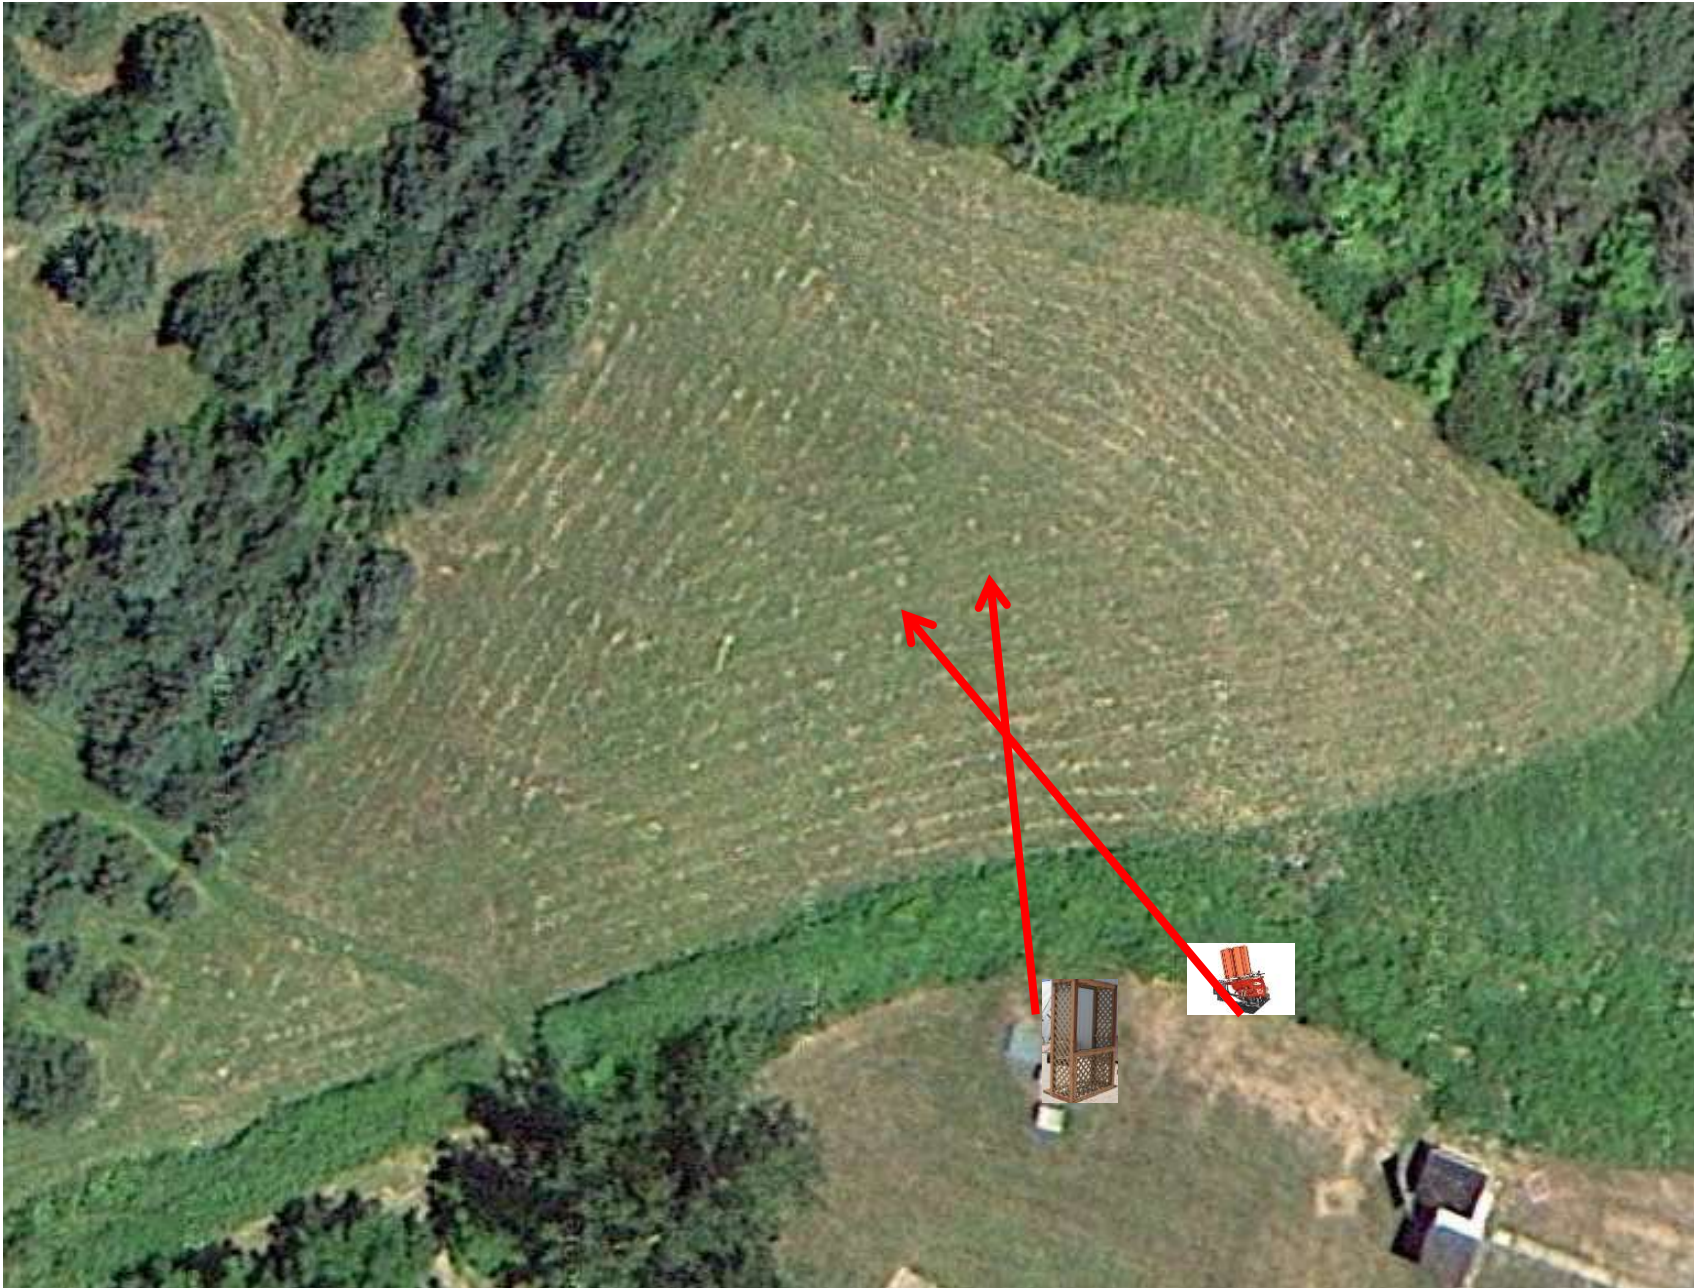

3 Report Pair (6)
Trap House then Promatic

Trap Field

4 Report Pair (8)
Trap House then Promatic (Teal)
**** Trap on the small trailer ****

5-Stand

3 Report Pair (6)
Low House then Promatic

Skeet 2

2 Following Pair (4)
Promatic and Promatic
Hold the Button Down
***** NOT USED *****

Gallows

4 Report Pair (8)

Low House then Promatic (Teal)

Skeet 3

3 Report Pair (6)
High House then Promatic

Skeet 4

2 Following Pair (4)
Promatic then Promatic

Skeet 5

4 Report Pair (8)
Mec Chondel then Promatic (Lift)

Skeet 6

3 Report Pair (6)
Promatic (A) then Promatic (B)
** Dual Trap Trailer **

The Pit

The Menu – 02/11/2023

The Menu Is Only A Suggestion

1) Trap Field	- 3 Report Pair	- Trap House then Promatic	(6)
2) 5-Stand	- 3 Report Pair	- Trap House then Promatic (Teal)	(6)
3) Skeet #2	- 3 Report Pair	- Low House then Promatic	(6)
4) Gallows	- 2 Following Pair	- Promatic and Promatic ** NOT USED **	
5) Skeet #3	- 4 Report Pair	- Low House then Promatic (Teal)	(8)
6) Skeet #4	- 3 Report Pair	- High House then Promatic	(6)
7) Skeet #5	- 2 Following Pair	- Promatic then Promatic	(4)
8) Skeet #6	- 4 Report Pair	- Mec Chondel then Promatic (Lift)	(8)
9) The Pit	- 3 Report Pair	- Promatic (A) then Promatic (B)	(6)