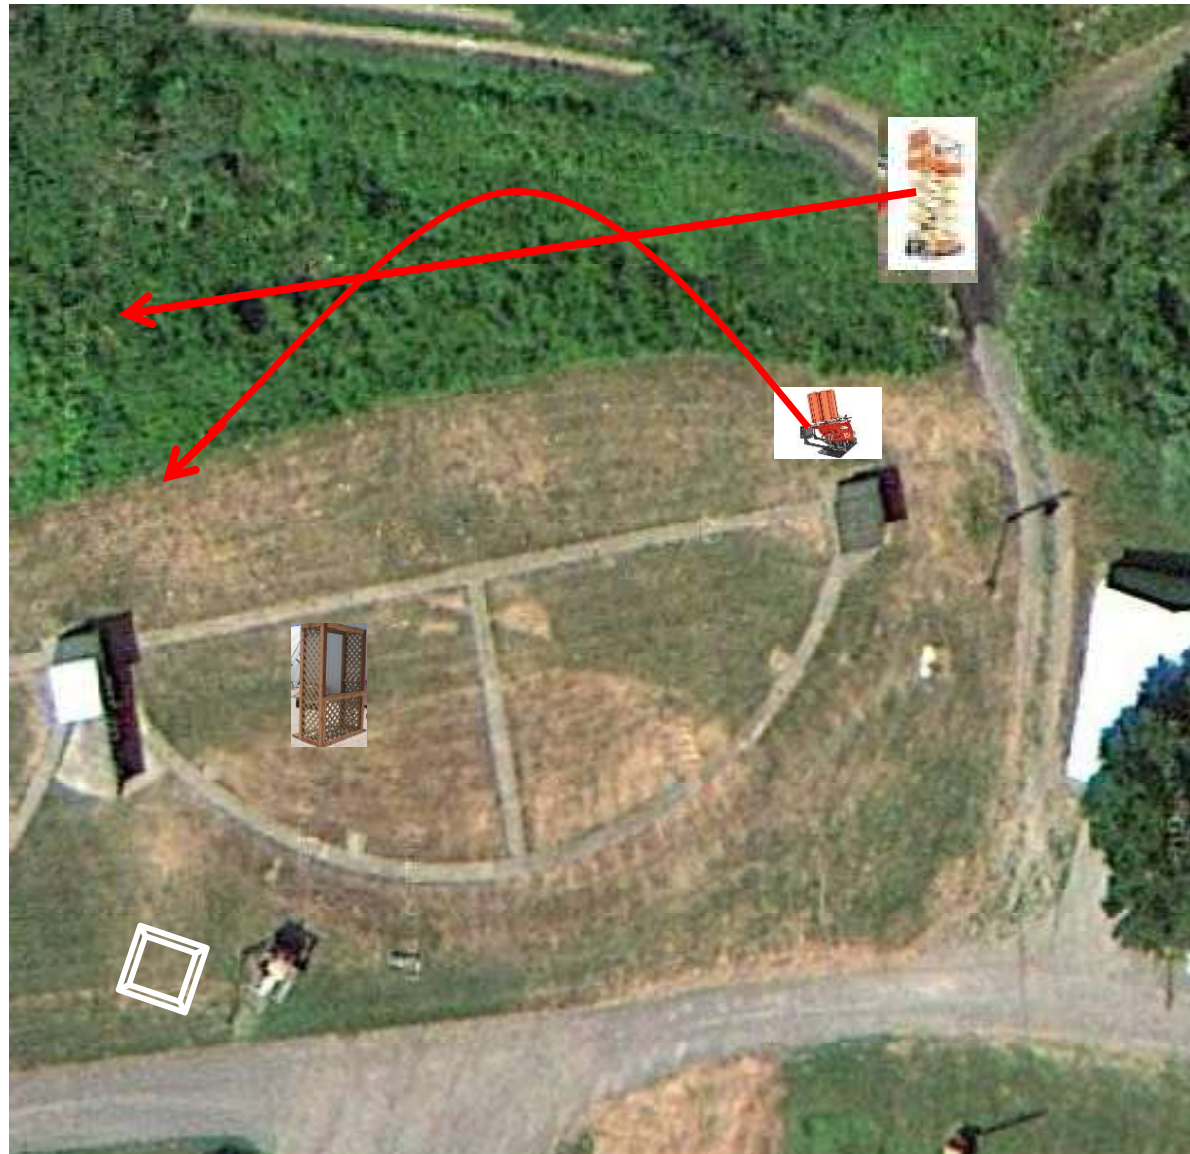

3 Simo Pair (6)
Trap House and Promatic

Trap Field

3 Simo Pair (6)
Low House and Overhead

5-Stand

3 Simo Pair (6)
High House and Promatic

Skeet 2

2 Following Pair (4)
Promatic and Promatic
Hold the Button Down
***** NOT USED *****

Gallows

3 Simo Pair (6)
Low House and Promatic (Teal)

Skeet 3

3 Simo Pair (6)
Low House and High House

Skeet 4

3 Simo Pair (6)
Promatic (Right) and Promatic (Left)

Skeet 5

4 Simo Pair (8)
Mec Chondel and Promatic (Lift)

Skeet 6

3 Simo Pair (6)
Promatic (A) and Promatic (B)

**** Traps are the two on the trailer ****

The Pit

The Menu – 01/21/2023

The Menu Is Only A Suggestion

1) Trap Field	- 3 Simo Pair	- Trap House and Promatic	(6)
2) 5-Stand	- 3 Simo Pair	- Low House and Overhead	(6)
3) Skeet #2	- 3 Simo Pair	- High House and Promatic	(6)
4) Gallows	- 2 Following Pair	- Promatic and Promatic ** NOT USED **	
5) Skeet #3	- 3 Simo Pair	- Low House and Promatic (Teal)	(6)
6) Skeet #4	- 3 Simo Pair	- Low House and High House	(6)
7) Skeet #5	- 3 Simo Pair	- Promatic (Right) and Promatic (Left)	(6)
8) Skeet #6	- 4 Simo Pair	- Mec Chondel and Promatic (Lift)	(8)
9) The Pit	- 3 Simo Pair	- Promatic (A) and Promatic (B)	(6)