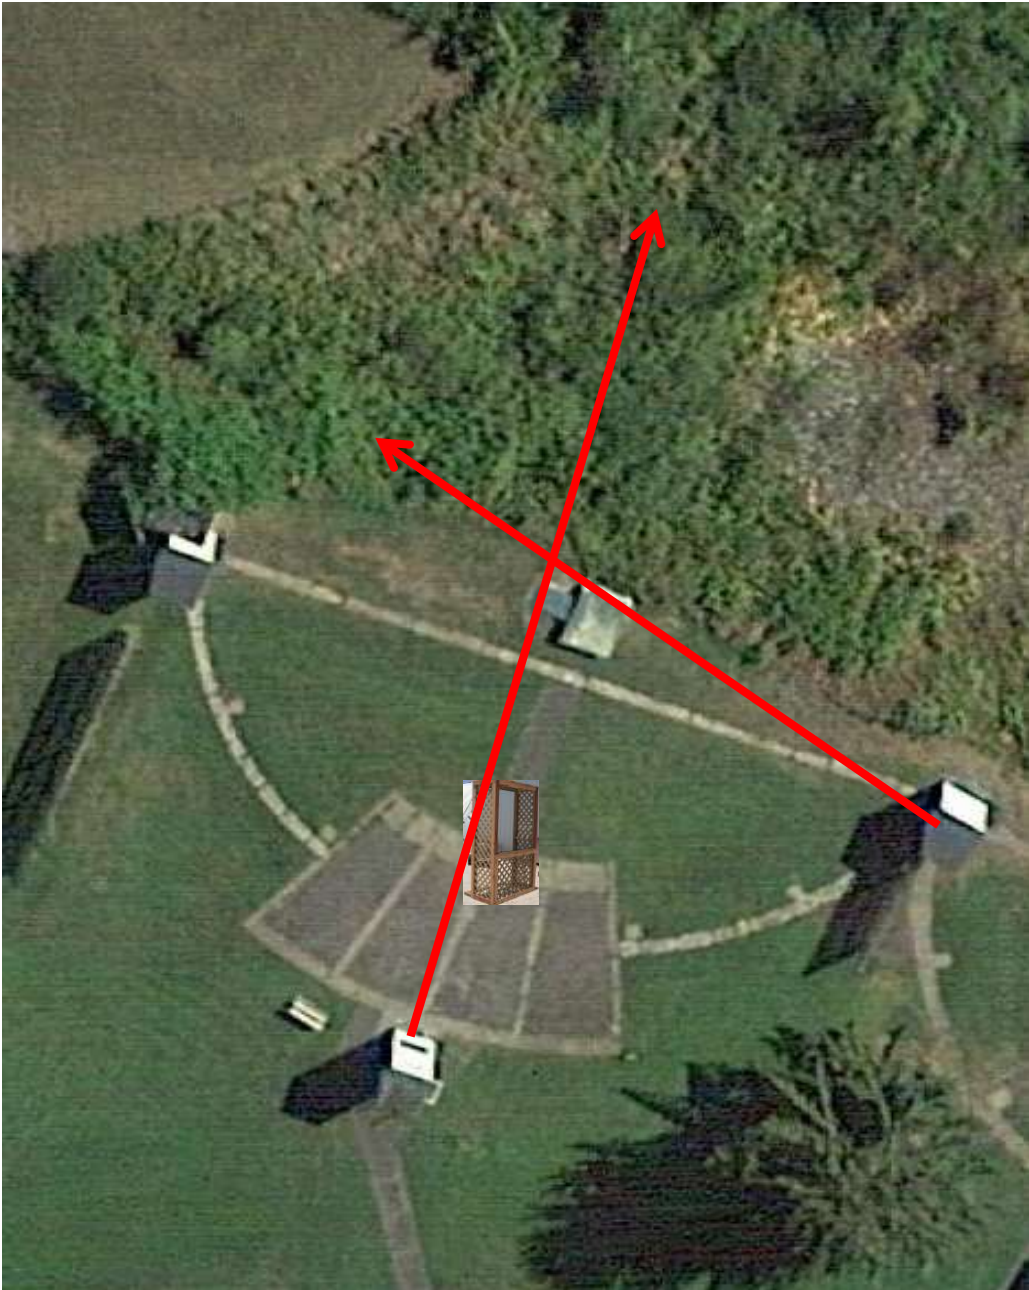

3 Simo Pair (6)
Trap House and Promatic

Trap Field

3 Simo Pair (6)
Low House and Overhead

5-Stand

3 Simo Pair (6)
High House and Promatic

Skeet 2

2 Following Pair (4)
Promatic and Promatic
Hold the Button Down
***** NOT USED *****

Skeet 6

3 Simo Pair (6)
Promatic (A) and Promatic (B)

**** Traps are the two on the trailer ****

The Pit

The Menu – 01/21/2023

The Menu Is Only A Suggestion

1) Trap Field	- 3 Simo Pair	- Trap House and Promatic	(6)
2) 5-Stand	- 3 Simo Pair	- Low House and Overhead	(6)
3) Skeet #2	- 3 Simo Pair	- High House and Promatic	(6)
4) Gallows	- 2 Following Pair	- Promatic and Promatic ** NOT USED **	
5) Skeet #3	- 3 Simo Pair	- Low House and Promatic (Teal)	(6)
6) Skeet #4	- 3 Simo Pair	- Low House and High House	(6)
7) Skeet #5	- 3 Simo Pair	- Promatic (Right) and Promatic (Left)	(6)
8) Skeet #6	- 4 Simo Pair	- Mec Chondel and Promatic (Lift)	(8)
9) The Pit	- 3 Simo Pair	- Promatic (A) and Promatic (B)	(6)