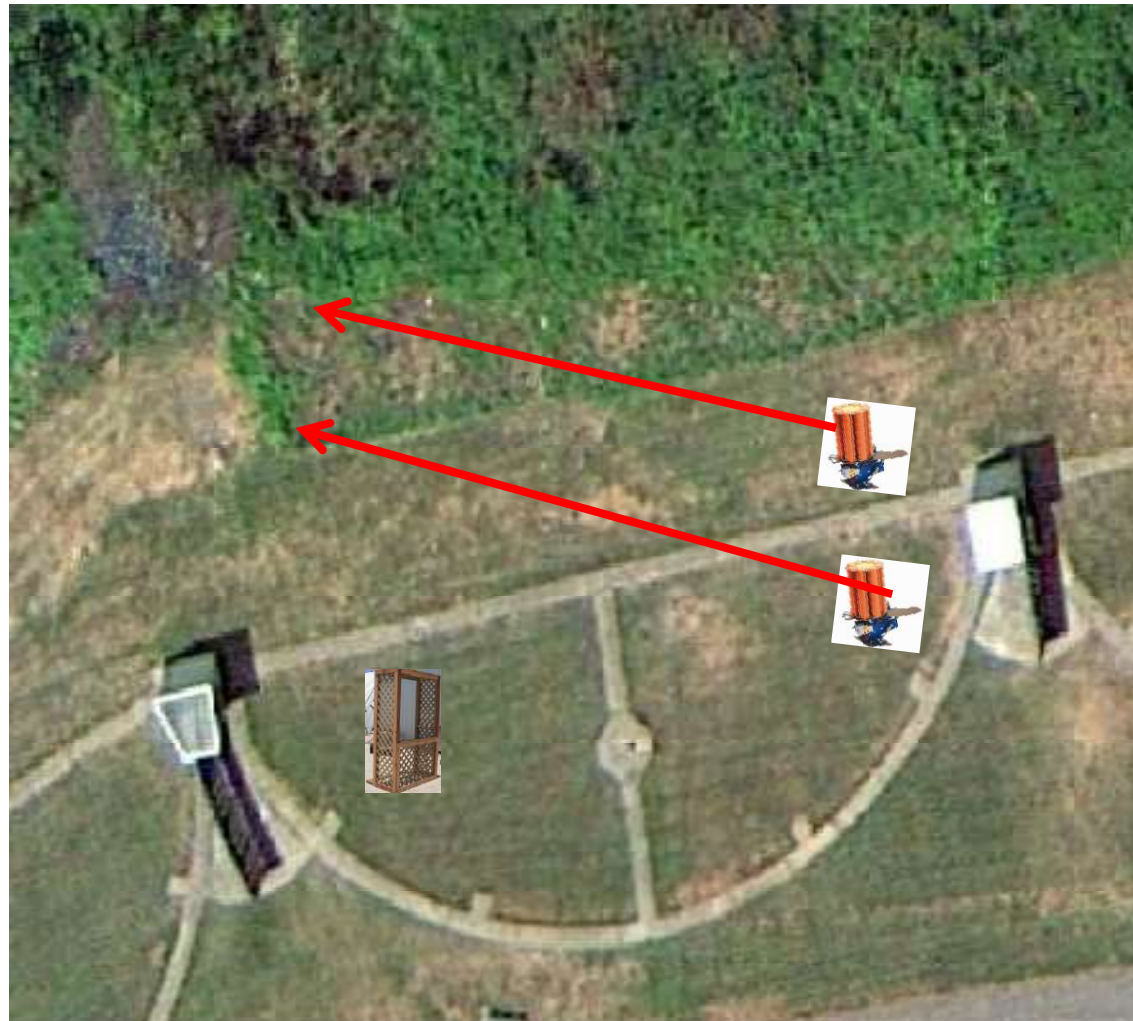

3 Simo Pair (6)
Promatic (Right) and Promatic (Left)

Skeet 5