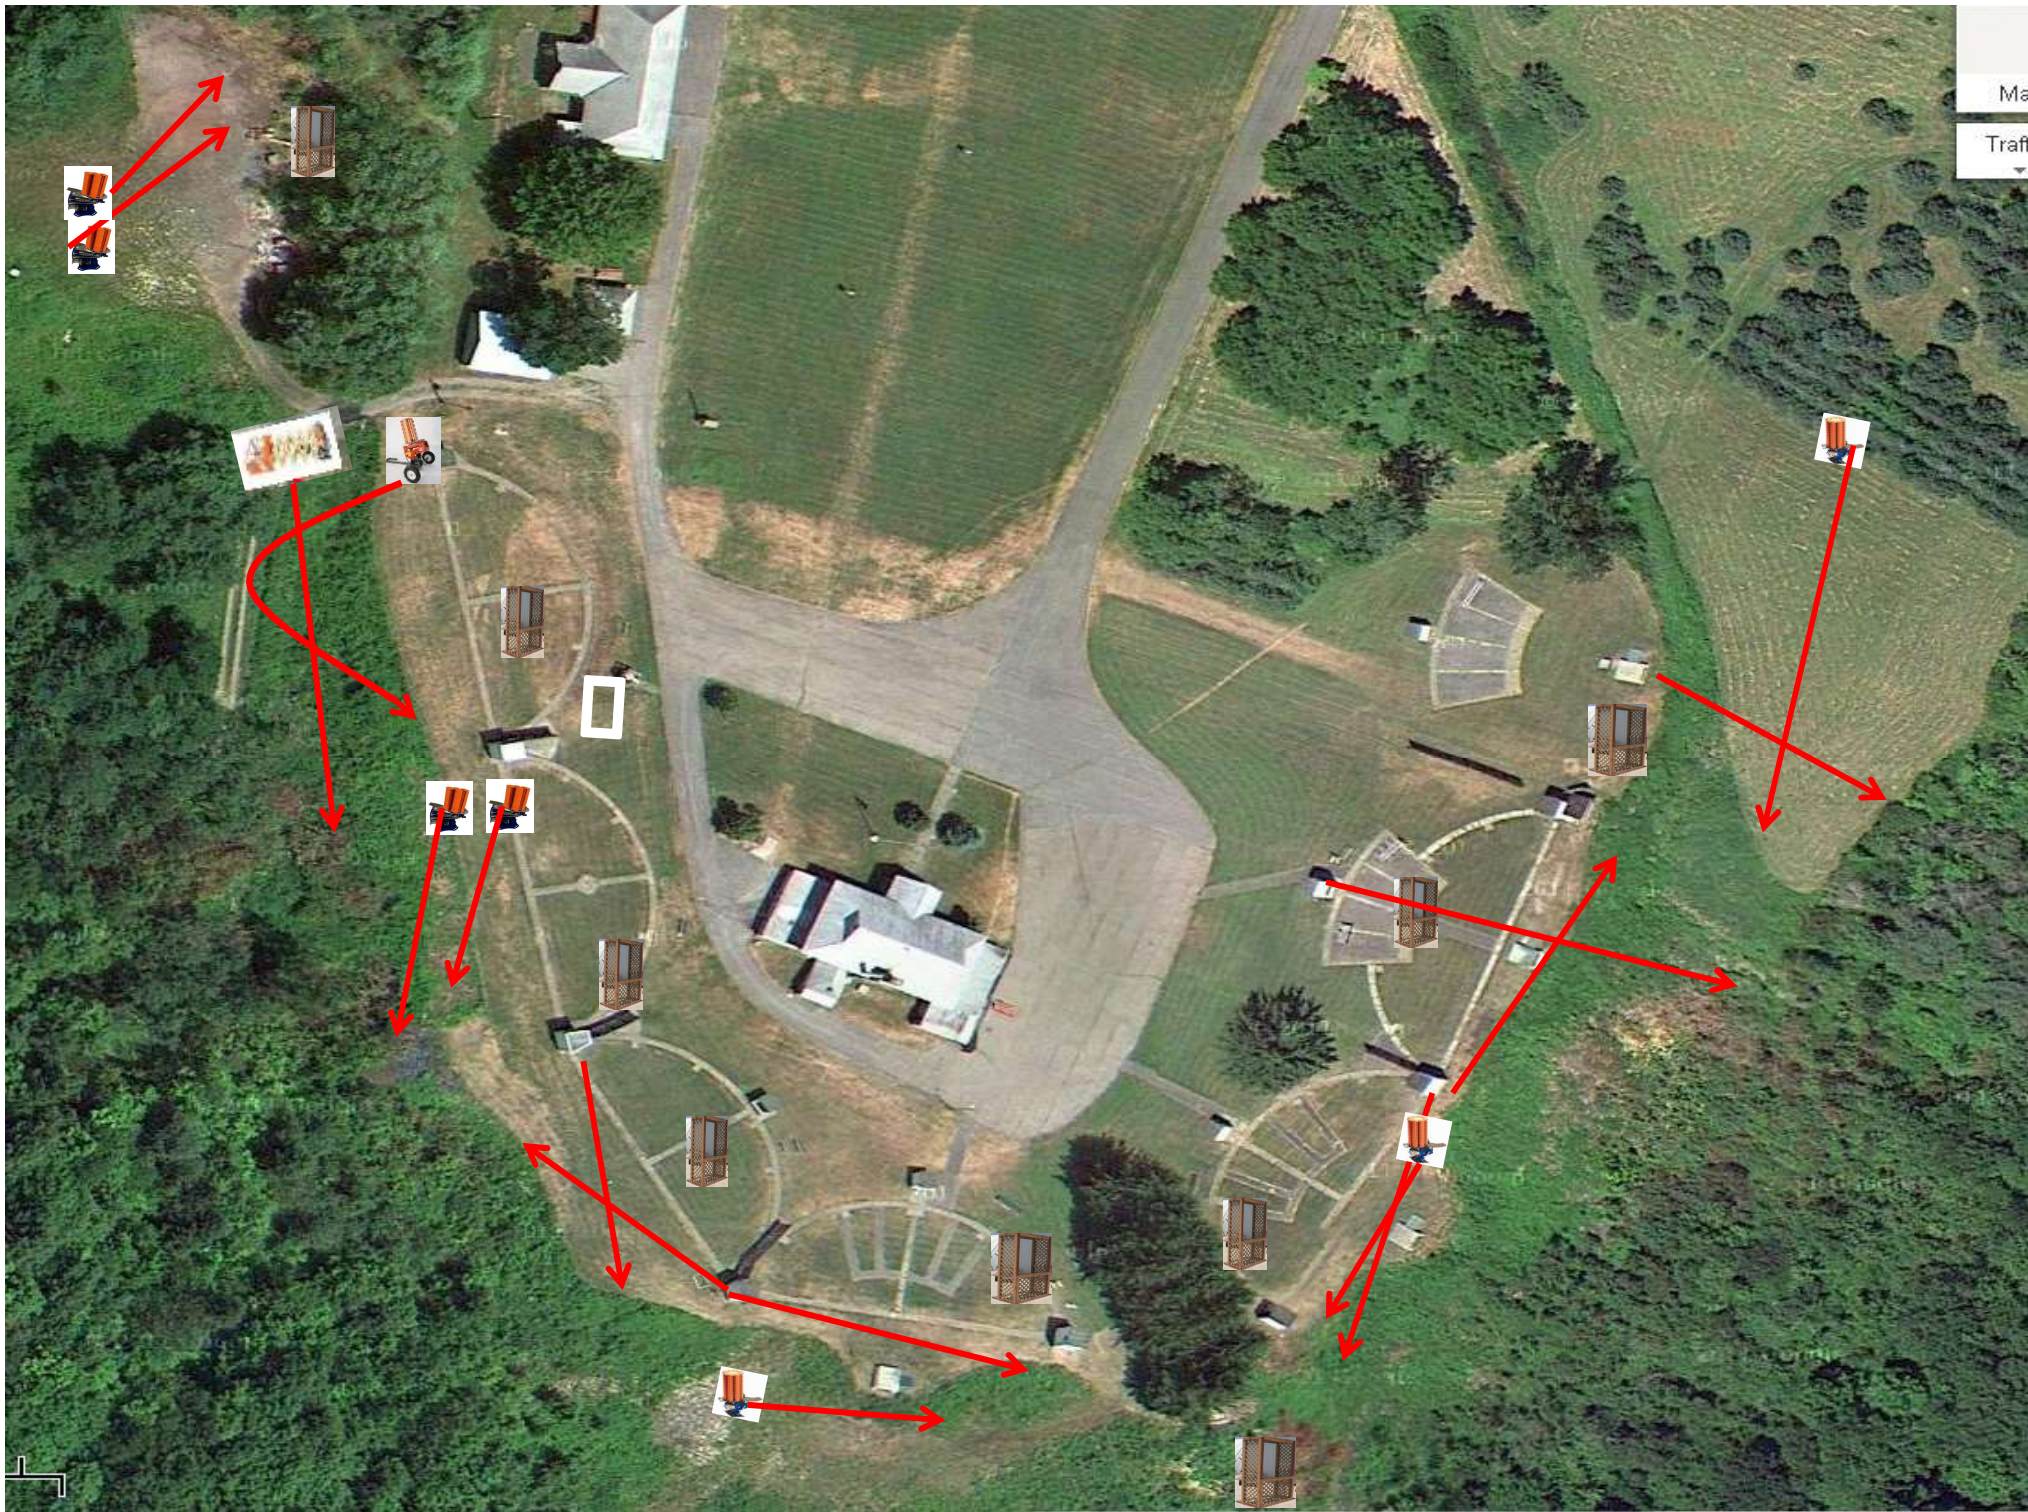

Skeet 6

3 Simo Pair (6)
Promatic (A) and Promatic (B)

**** Traps are the two on the trailer ****

The Pit

The Menu – 01/21/2023

The Menu Is Only A Suggestion

1) Trap Field	- 3 Simo Pair	- Trap House and Promatic	(6)
2) 5-Stand	- 3 Simo Pair	- Low House and Overhead	(6)
3) Skeet #2	- 3 Simo Pair	- High House and Promatic	(6)
4) Gallows	- 2 Following Pair	- Promatic and Promatic ** NOT USED **	
5) Skeet #3	- 3 Simo Pair	- Low House and Promatic (Teal)	(6)
6) Skeet #4	- 3 Simo Pair	- Low House and High House	(6)
7) Skeet #5	- 3 Simo Pair	- Promatic (Right) and Promatic (Left)	(6)
8) Skeet #6	- 4 Simo Pair	- Mec Chondel and Promatic (Lift)	(8)
9) The Pit	- 3 Simo Pair	- Promatic (A) and Promatic (B)	(6)

			(50)

Standard Images

High Low Trap

- 11 Promatic/Mec
- 1 Rabbit
- 1 Battue
- 1 Chondel
- 1 Sicer Life