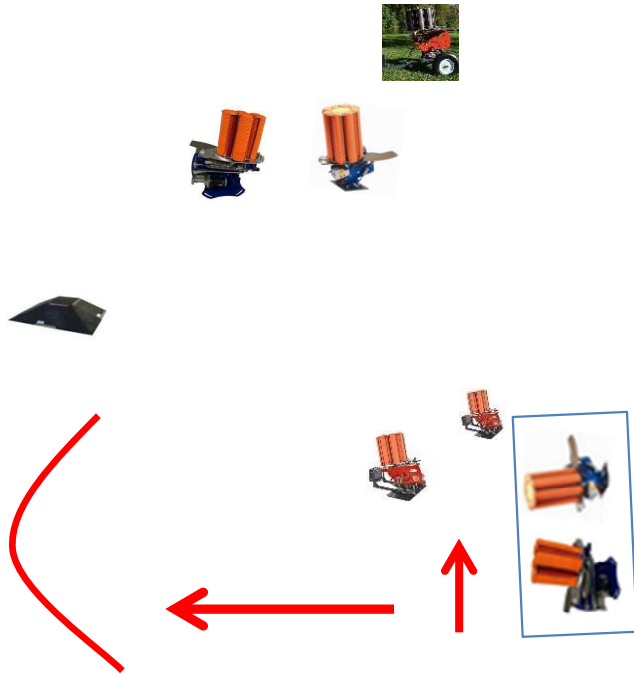

Skeet 6

3 Simo Pair (6)
Promatic (A) and Promatic (B)

**** Traps are the two on the trailer ****

The Pit

The Menu – 01/21/2023

The Menu Is Only A Suggestion

1) Trap Field	- 3 Simo Pair	- Trap House and Promatic	(6)
2) 5-Stand	- 3 Simo Pair	- Low House and Overhead	(6)
3) Skeet #2	- 3 Simo Pair	- High House and Promatic	(6)
4) Gallows	- 2 Following Pair	- Promatic and Promatic ** NOT USED **	
5) Skeet #3	- 3 Simo Pair	- Low House and Promatic (Teal)	(6)
6) Skeet #4	- 3 Simo Pair	- Low House and High House	(6)
7) Skeet #5	- 3 Simo Pair	- Promatic (Right) and Promatic (Left)	(6)
8) Skeet #6	- 4 Simo Pair	- Mec Chondel and Promatic (Lift)	(8)
9) The Pit	- 3 Simo Pair	- Promatic (A) and Promatic (B)	(6)

			(50)

Standard Images

High Low Trap

- 11 Promatic/Mec
- 1 Rabbit
- 1 Battue
- 1 Chondel
- 1 Sicer Life