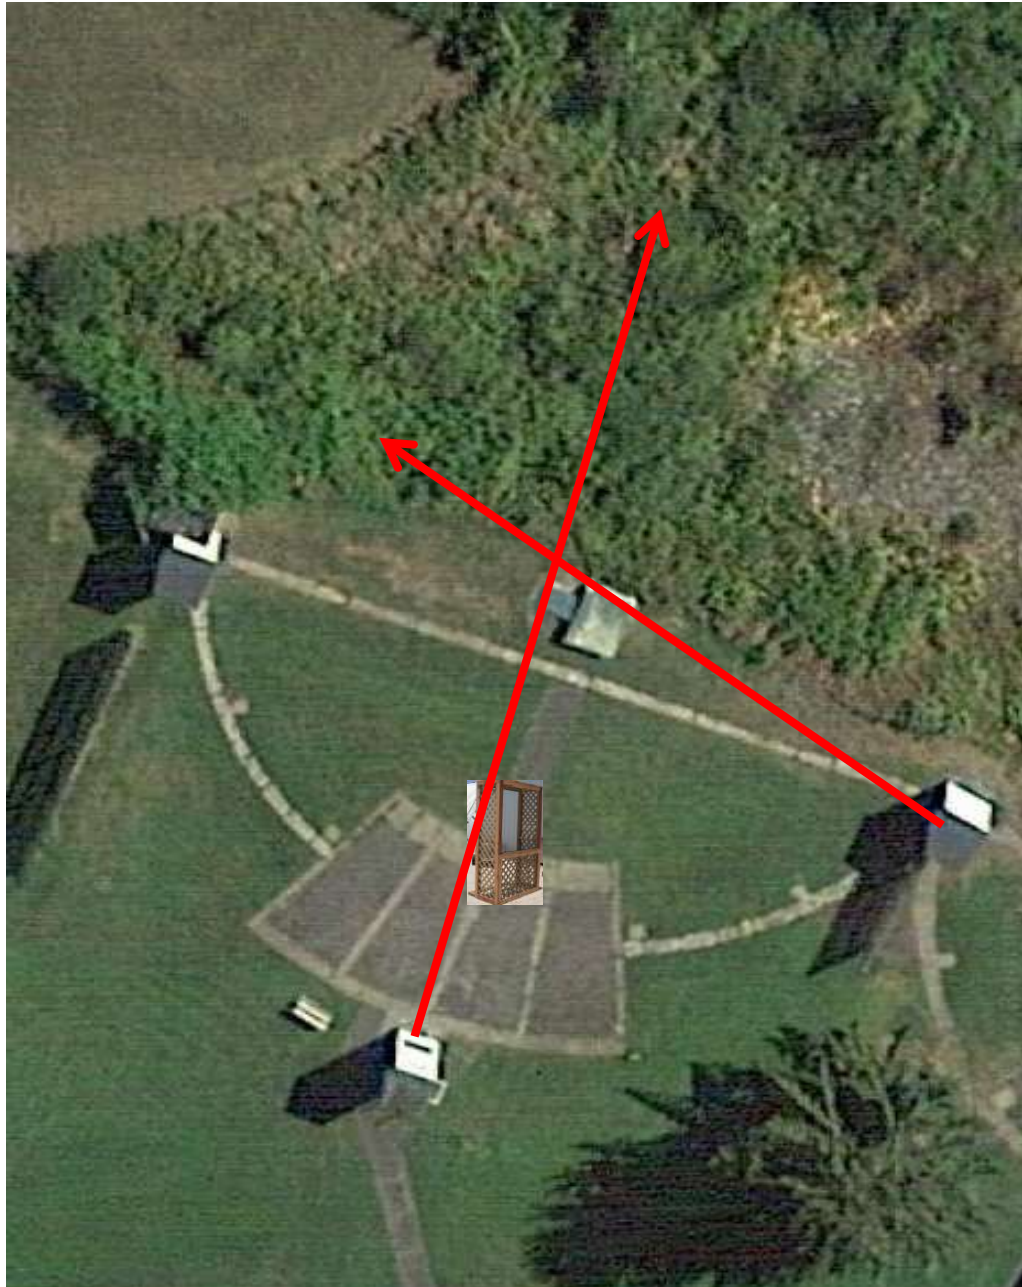

3 Simo Pair (6)
Trap House and Promatic

Trap Field

3 Simo Pair (6)
Low House and Overhead

5-Stand

3 Simo Pair (6)
High House and Promatic

Skeet 2

2 Following Pair (4)
~~Promatic and Promatic~~
Hold the Button Down
***** NOT USED *****

Skeet 6

3 Simo Pair (6)
Promatic (A) and Promatic (B)

**** Traps are the two on the trailer ****

The Pit

The Menu – 01/14/2023

The Menu Is Only A Suggestion

1) Trap Field	- 3 Simo Pair	- Trap House and Promatic	(6)
2) 5-Stand	- 3 Simo Pair	- Low House and Overhead	(6)
3) Skeet #2	- 3 Simo Pair	- High House and Promatic	(6)
4) Gallows	- 2 Following Pair	- Promatic and Promatic ** NOT USED **	
5) Skeet #3	- 3 Simo Pair	- Low House and Promatic (Teal)	(6)
6) Skeet #4	- 3 Simo Pair	- Low House and High House	(6)
7) Skeet #5	- 3 Simo Pair	- Promatic (Right) and Promatic (Left)	(6)
8) Skeet #6	- 4 Simo Pair	- Mec Chondel and Promatic (Lift)	(8)
9) The Pit	- 3 Simo Pair	- Promatic (A) and Promatic (B)	(6)