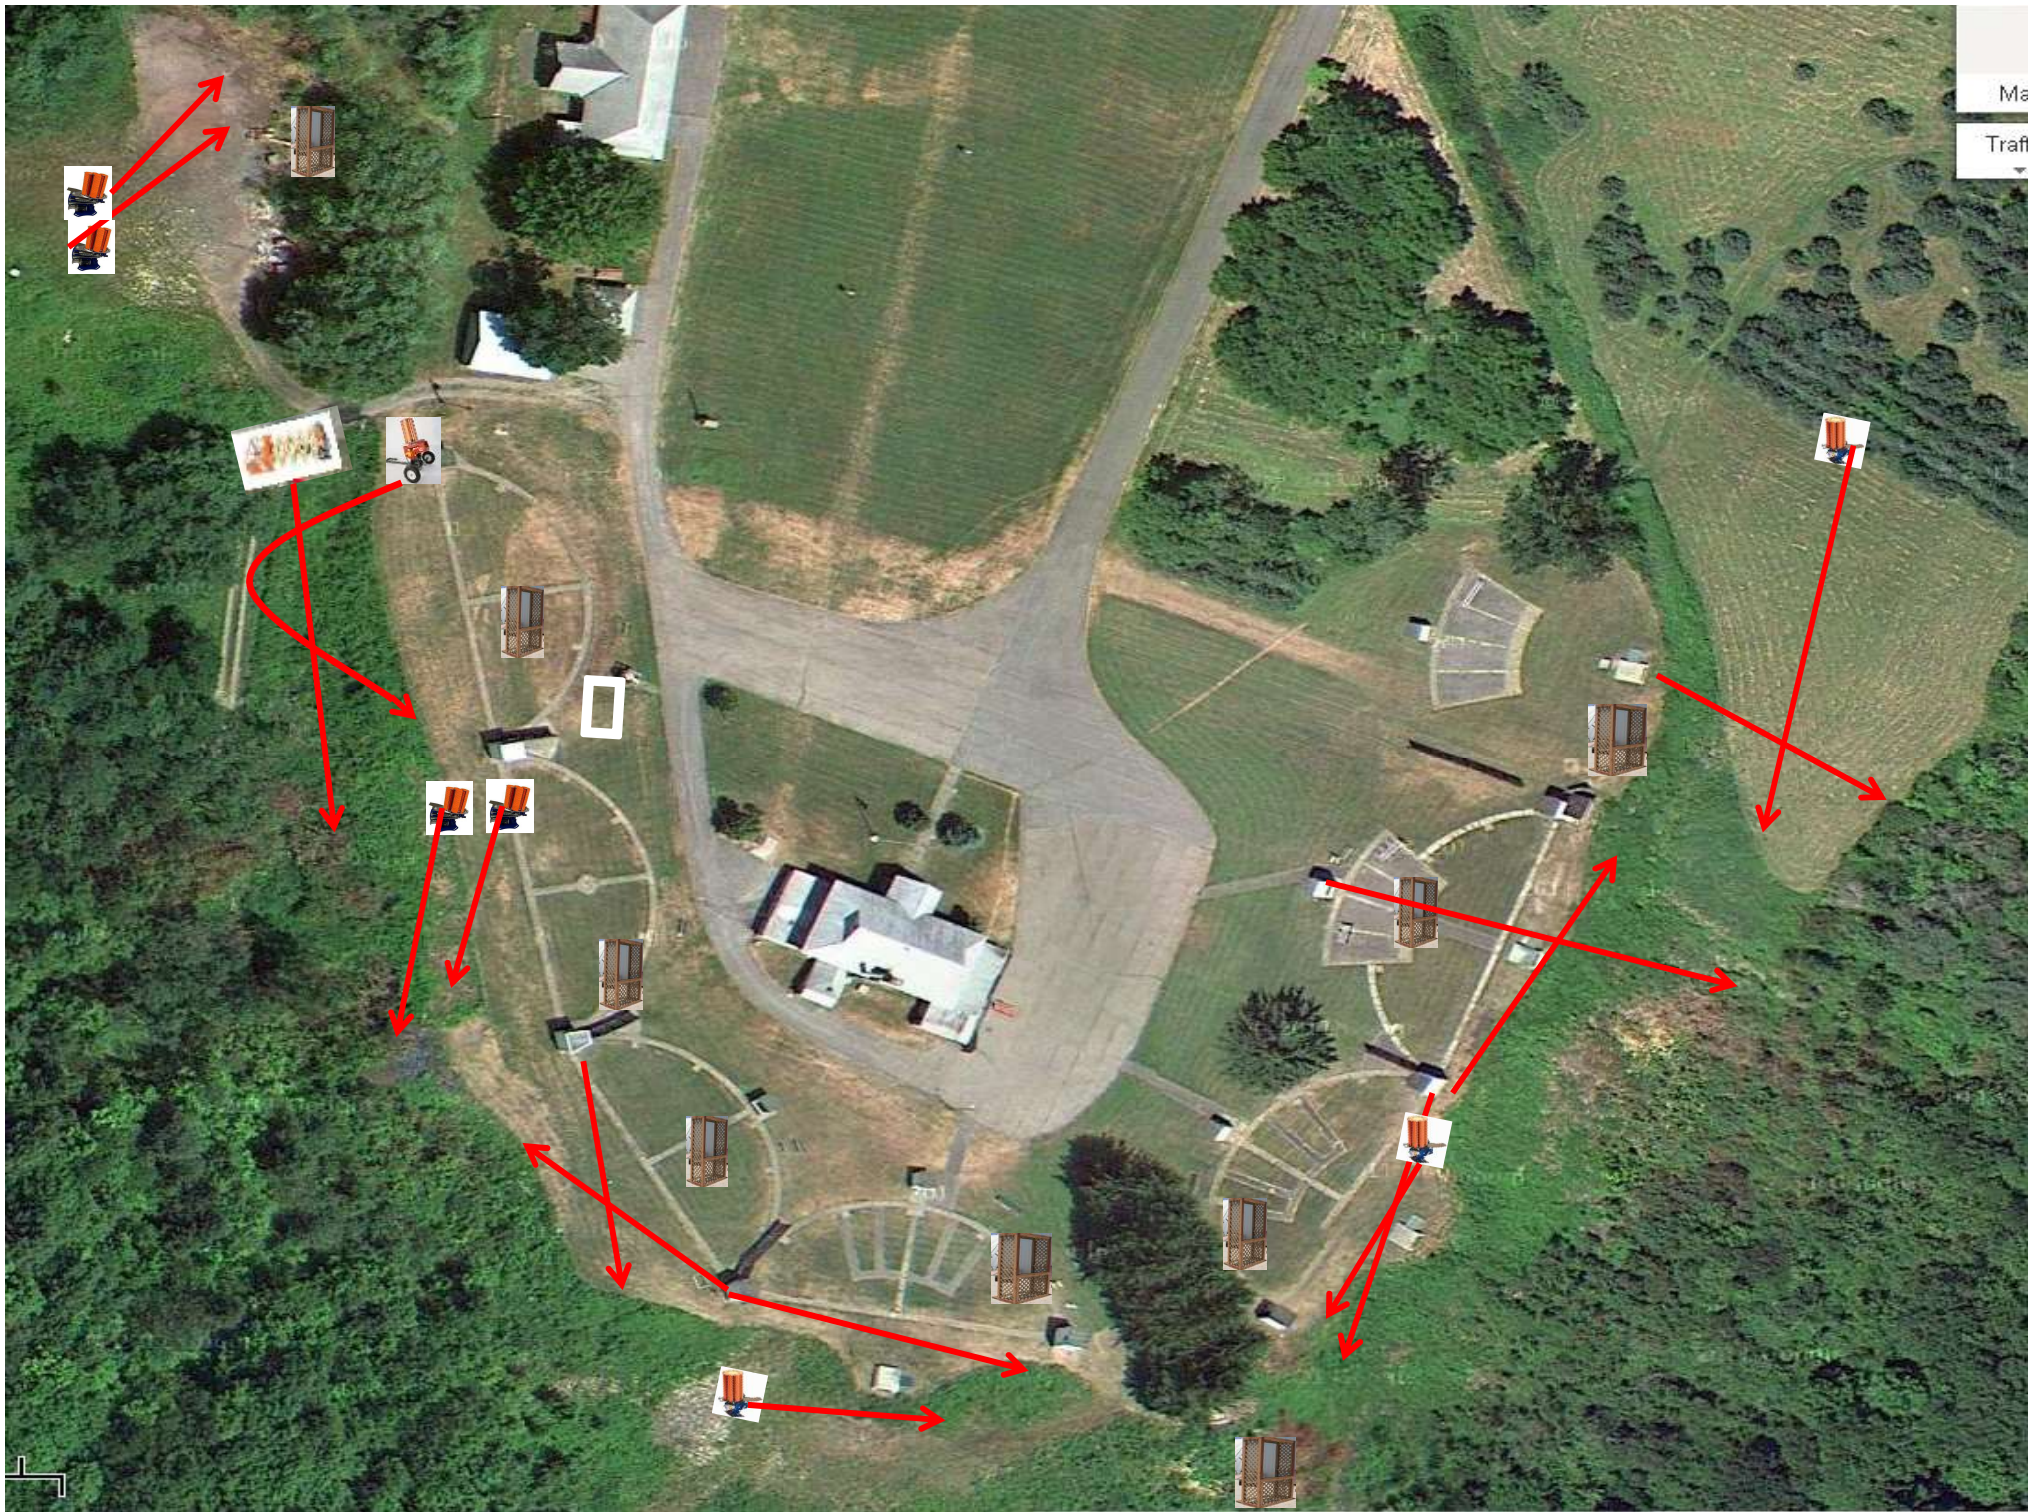

Skeet 6

3 Simo Pair (6)
Promatic (A) and Promatic (B)

**** Traps are the two on the trailer ****

The Pit

The Menu – 01/14/2023

The Menu Is Only A Suggestion

1) Trap Field	- 3 Simo Pair	- Trap House and Promatic	(6)
2) 5-Stand	- 3 Simo Pair	- Low House and Overhead	(6)
3) Skeet #2	- 3 Simo Pair	- High House and Promatic	(6)
4) Gallows	- 2 Following Pair	- Promatic and Promatic ** NOT USED **	
5) Skeet #3	- 3 Simo Pair	- Low House and Promatic (Teal)	(6)
6) Skeet #4	- 3 Simo Pair	- Low House and High House	(6)
7) Skeet #5	- 3 Simo Pair	- Promatic (Right) and Promatic (Left)	(6)
8) Skeet #6	- 4 Simo Pair	- Mec Chondel and Promatic (Lift)	(8)
9) The Pit	- 3 Simo Pair	- Promatic (A) and Promatic (B)	(6)

			(50)