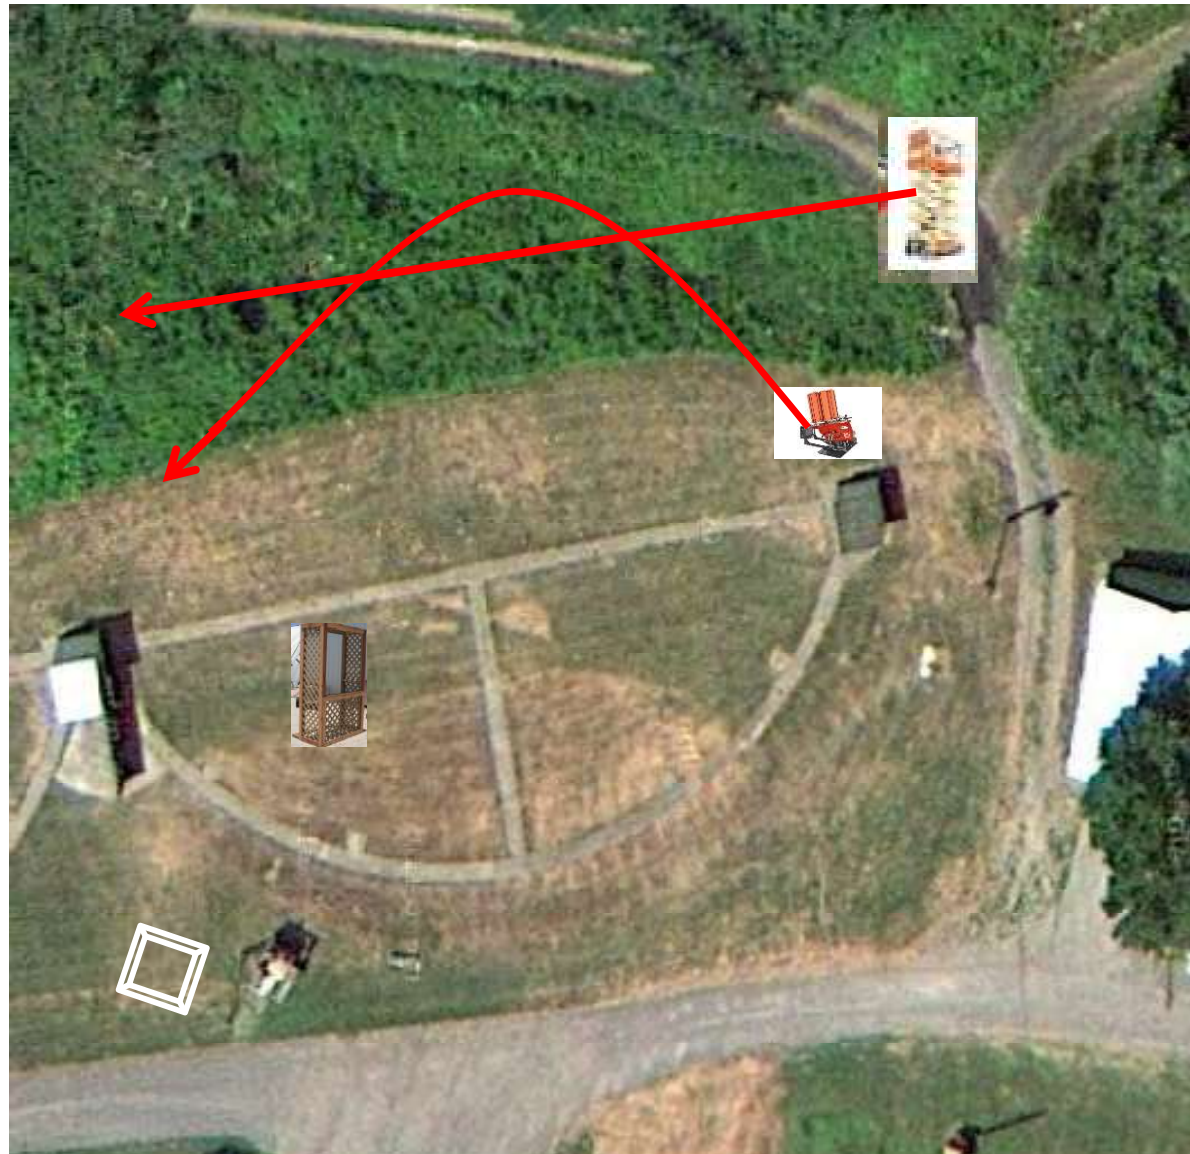

3 Simo Pair (6)
Trap House and Promatic

Trap Field

3 Simo Pair (6)
Low House and Overhead

5-Stand

3 Simo Pair (6)
High House and Promatic

Skeet 2

2 Following Pair (4)
~~Promatic and Promatic~~
Hold the Button Down
***** NOT USED *****

Gallows

3 Simo Pair (6)
Low House and Promatic (Teal)

Skeet 3

3 Simo Pair (6)
Low House and High House

Skeet 4

3 Simo Pair (6)
Promatic (Right) and Promatic (Left)

Skeet 5

4 Simo Pair (8)
Mec Chondel and Promatic (Lift)

Skeet 6

3 Simo Pair (6)
Promatic (A) and Promatic (B)

**** Traps are the two on the trailer ****

The Pit

The Menu – 01/14/2023

The Menu Is Only A Suggestion

1) Trap Field	- 3 Simo Pair	- Trap House and Promatic	(6)
2) 5-Stand	- 3 Simo Pair	- Low House and Overhead	(6)
3) Skeet #2	- 3 Simo Pair	- High House and Promatic	(6)
4) Gallows	- 2 Following Pair	- Promatic and Promatic ** NOT USED **	
5) Skeet #3	- 3 Simo Pair	- Low House and Promatic (Teal)	(6)
6) Skeet #4	- 3 Simo Pair	- Low House and High House	(6)
7) Skeet #5	- 3 Simo Pair	- Promatic (Right) and Promatic (Left)	(6)
8) Skeet #6	- 4 Simo Pair	- Mec Chondel and Promatic (Lift)	(8)
9) The Pit	- 3 Simo Pair	- Promatic (A) and Promatic (B)	(6)