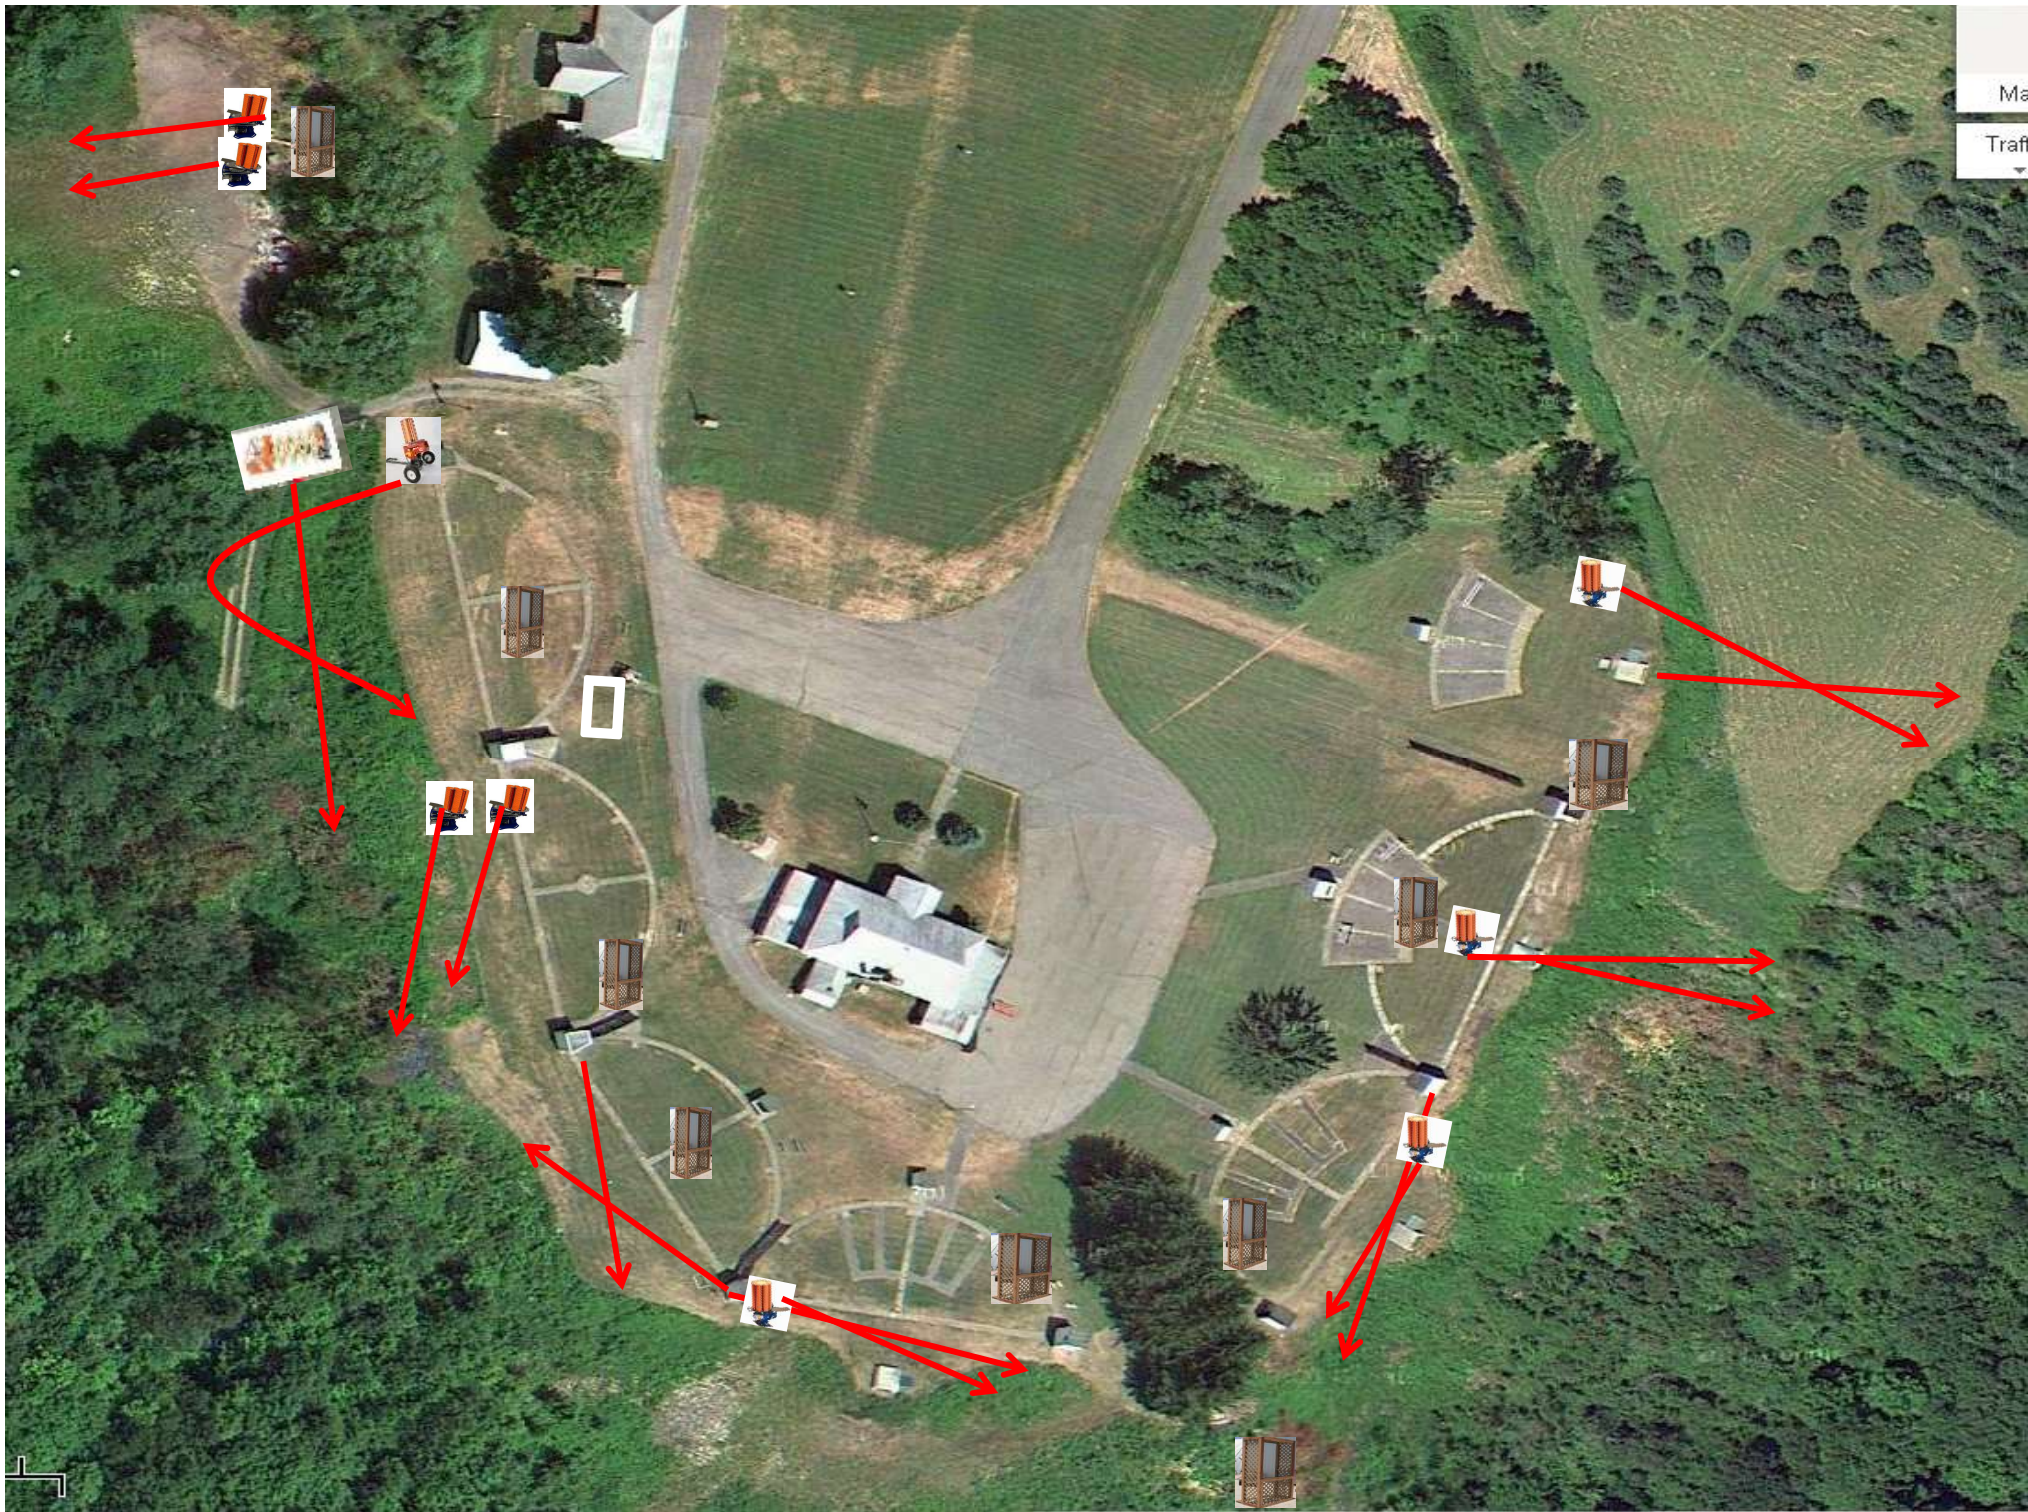

# Skeet 6

3 Report Pair (6)  
Promatic (A) then Promatic (B)

**\*\* Traps are the two on the trailer \*\***

# The Pit

# The Menu – 12/31/2022

*The Menu Is Only A Suggestion*

1) Trap Field	- 3 Simo Pair	- Trap House and Promatic	(6)
2) 5-Stand	- 3 Simo Pair	- Trap House and Promatic	(6)
3) Skeet #2	- 3 Simo Pair	- High House and Promatic	(6)
4) Gallows	- <del>2 Following Pair</del>	- <del>Promatic then Promatic</del> <b>** NOT USED **</b>	
5) Skeet #3	- 3 Simo Pair	- Low House and Promatic	(6)
6) Skeet #4	- 3 Report Pair	- Low House then High House	(6)
7) Skeet #5	- 3 Simo Pair	- Promatic (Right) and Promatic (Left)	(6)
8) Skeet #6	- 4 Report Pair	- <b>Mec Chondel then Promatic (Lift)</b>	<b>(8)</b>
9) The Pit	- 3 Report Pair	- Promatic (A) then Promatic (B)	(6)
			-----
			(50)