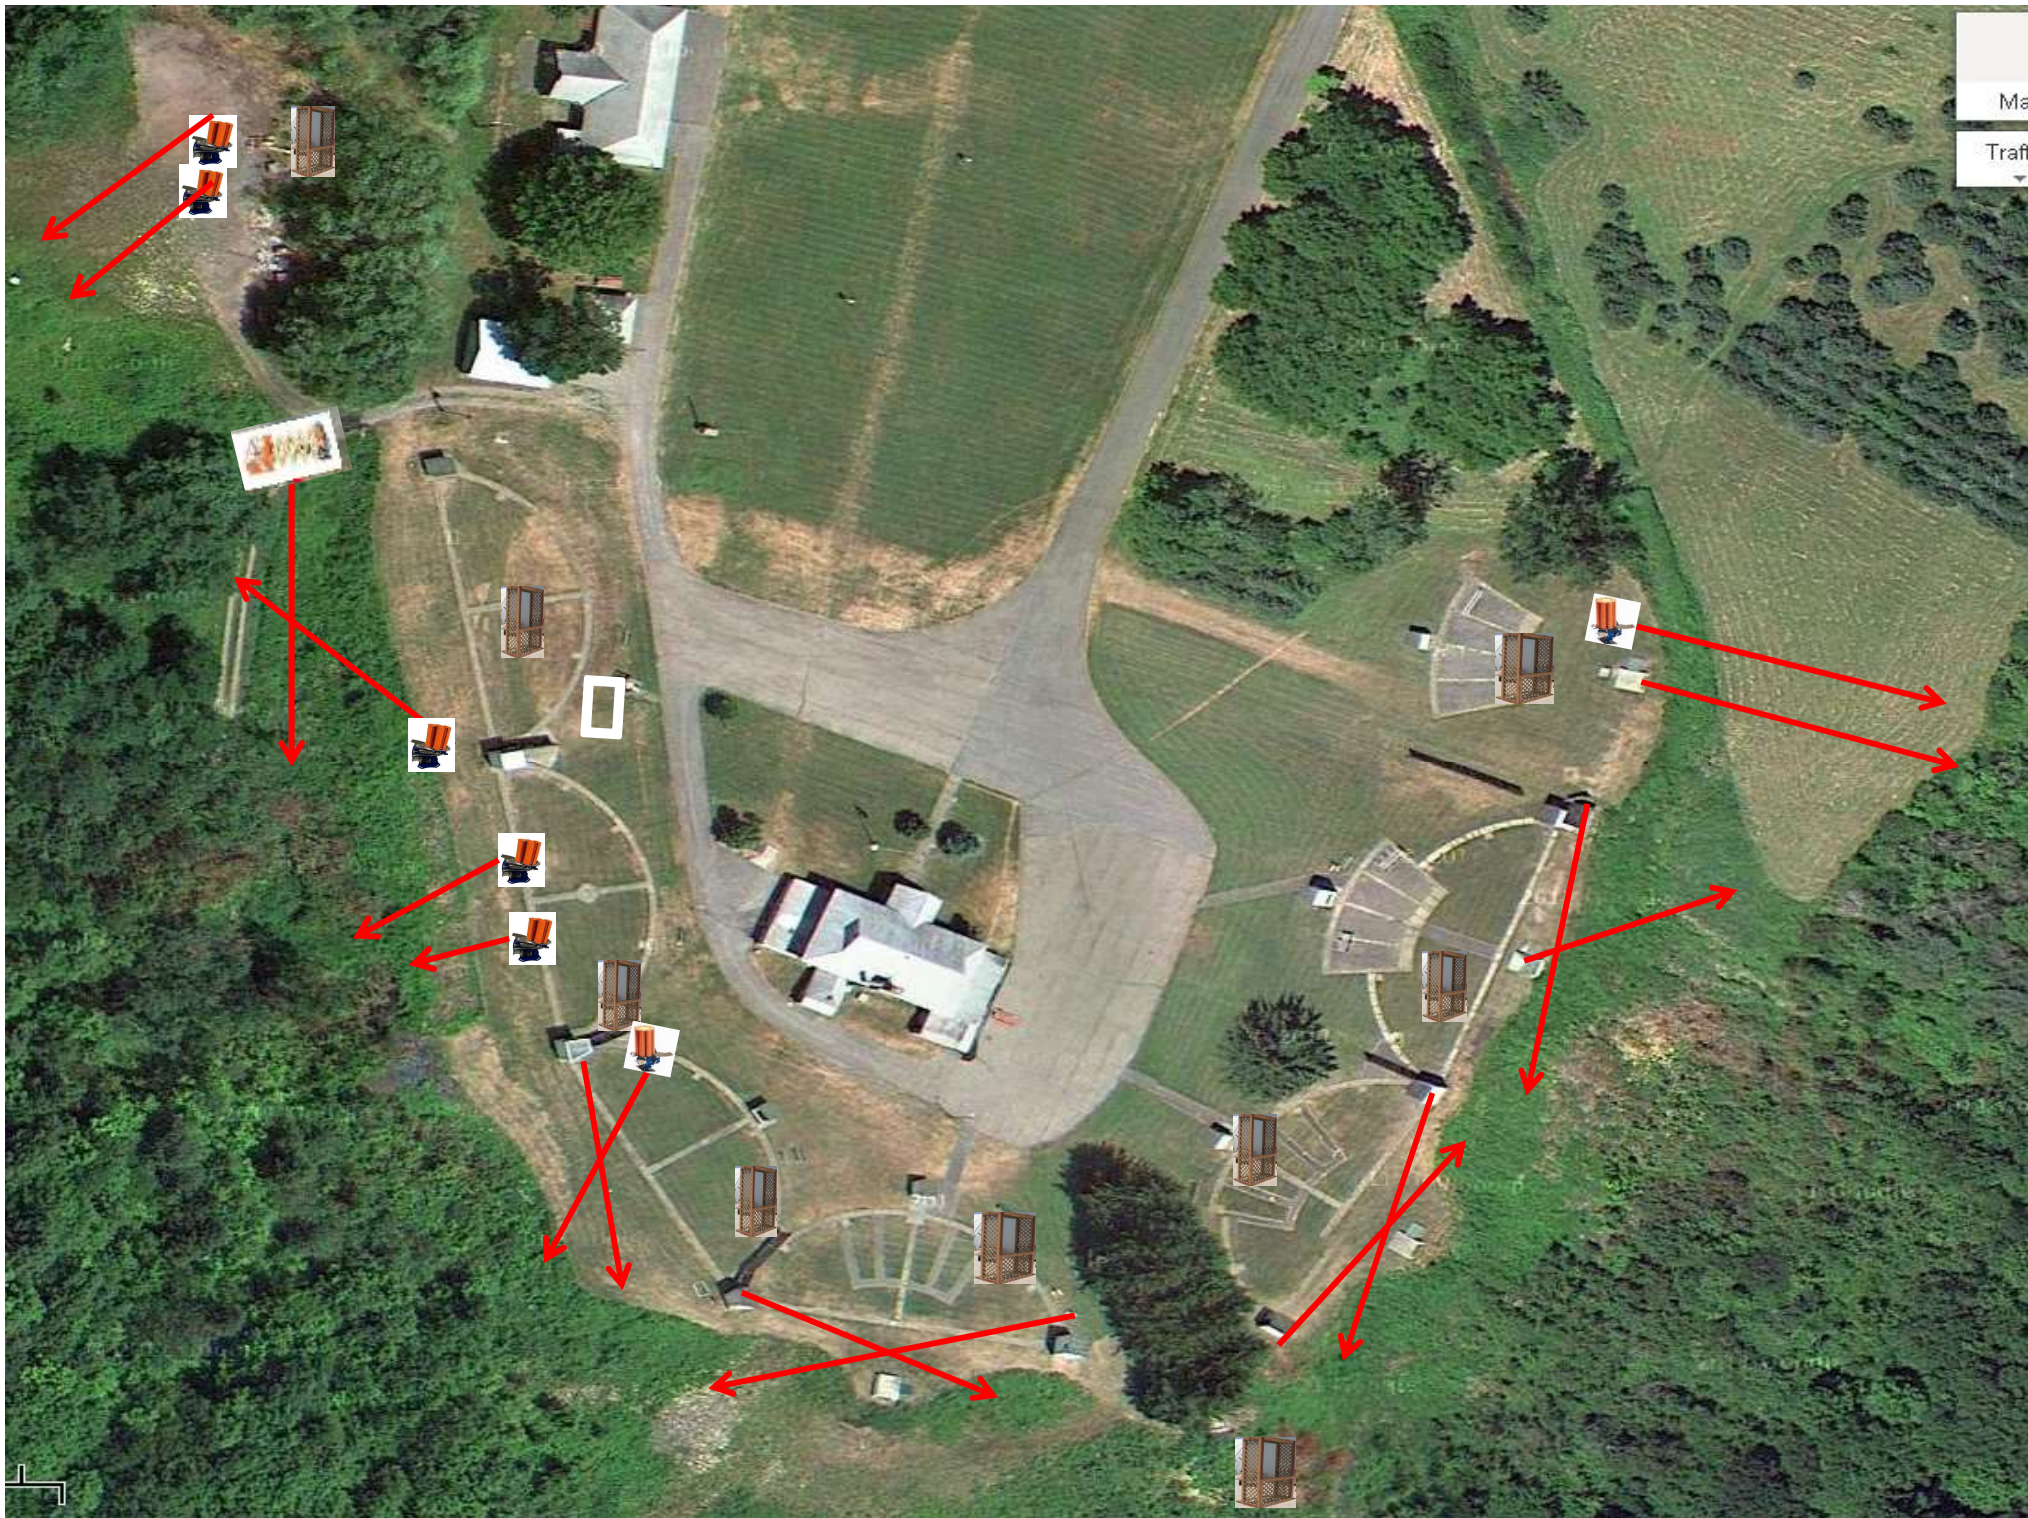

# Skeet 6

3 Report Pair (6)  
Promatic (A) then Promatic (B)  
\*\*\* **Dual Traps on Trailer** \*\*\*

# The Pit

# The Menu – 12/24/2022

*The Menu Is Only A Suggestion*

|               |                               |  |       |
|---------------|-------------------------------|--|-------|
| 1) Trap Field | - 3 Report Pair               | - Trap House then Promatic                         | (6)   |
| 2) 5-Stand    | - 3 Report Pair               | - Trap then High House ead                         | (6)   |
| 3) Skeet #2   | - 3 Simo Pair                 | - High House and Low House                         | (6)   |
| 4) Gallows    | - <del>2 Following Pair</del> | - <del>Promatic then Promatic</del> ** NOT USED ** |       |
| 5) Skeet #3   | - 3 Report Pair               | - Low House then High House                        | (6)   |
| 6) Skeet #4   | - 3 Simo Pair                 | - Low House and Promatic                           | (6)   |
| 7) Skeet #5   | - 3 Report Pair               | - Promatic (Left) then Promatic (Right)            | (6)   |
| 8) Skeet #6   | - 4 Simo Pair                 | - Promatic (Left) and Promatic (Lift)              | (8)   |
| 9) The Pit    | - 3 Report Pair               | - Promatic (A) then Promatic (B)                   | (6)   |
|               |                               |  | ----- |
|               |                               |  | (50)  |