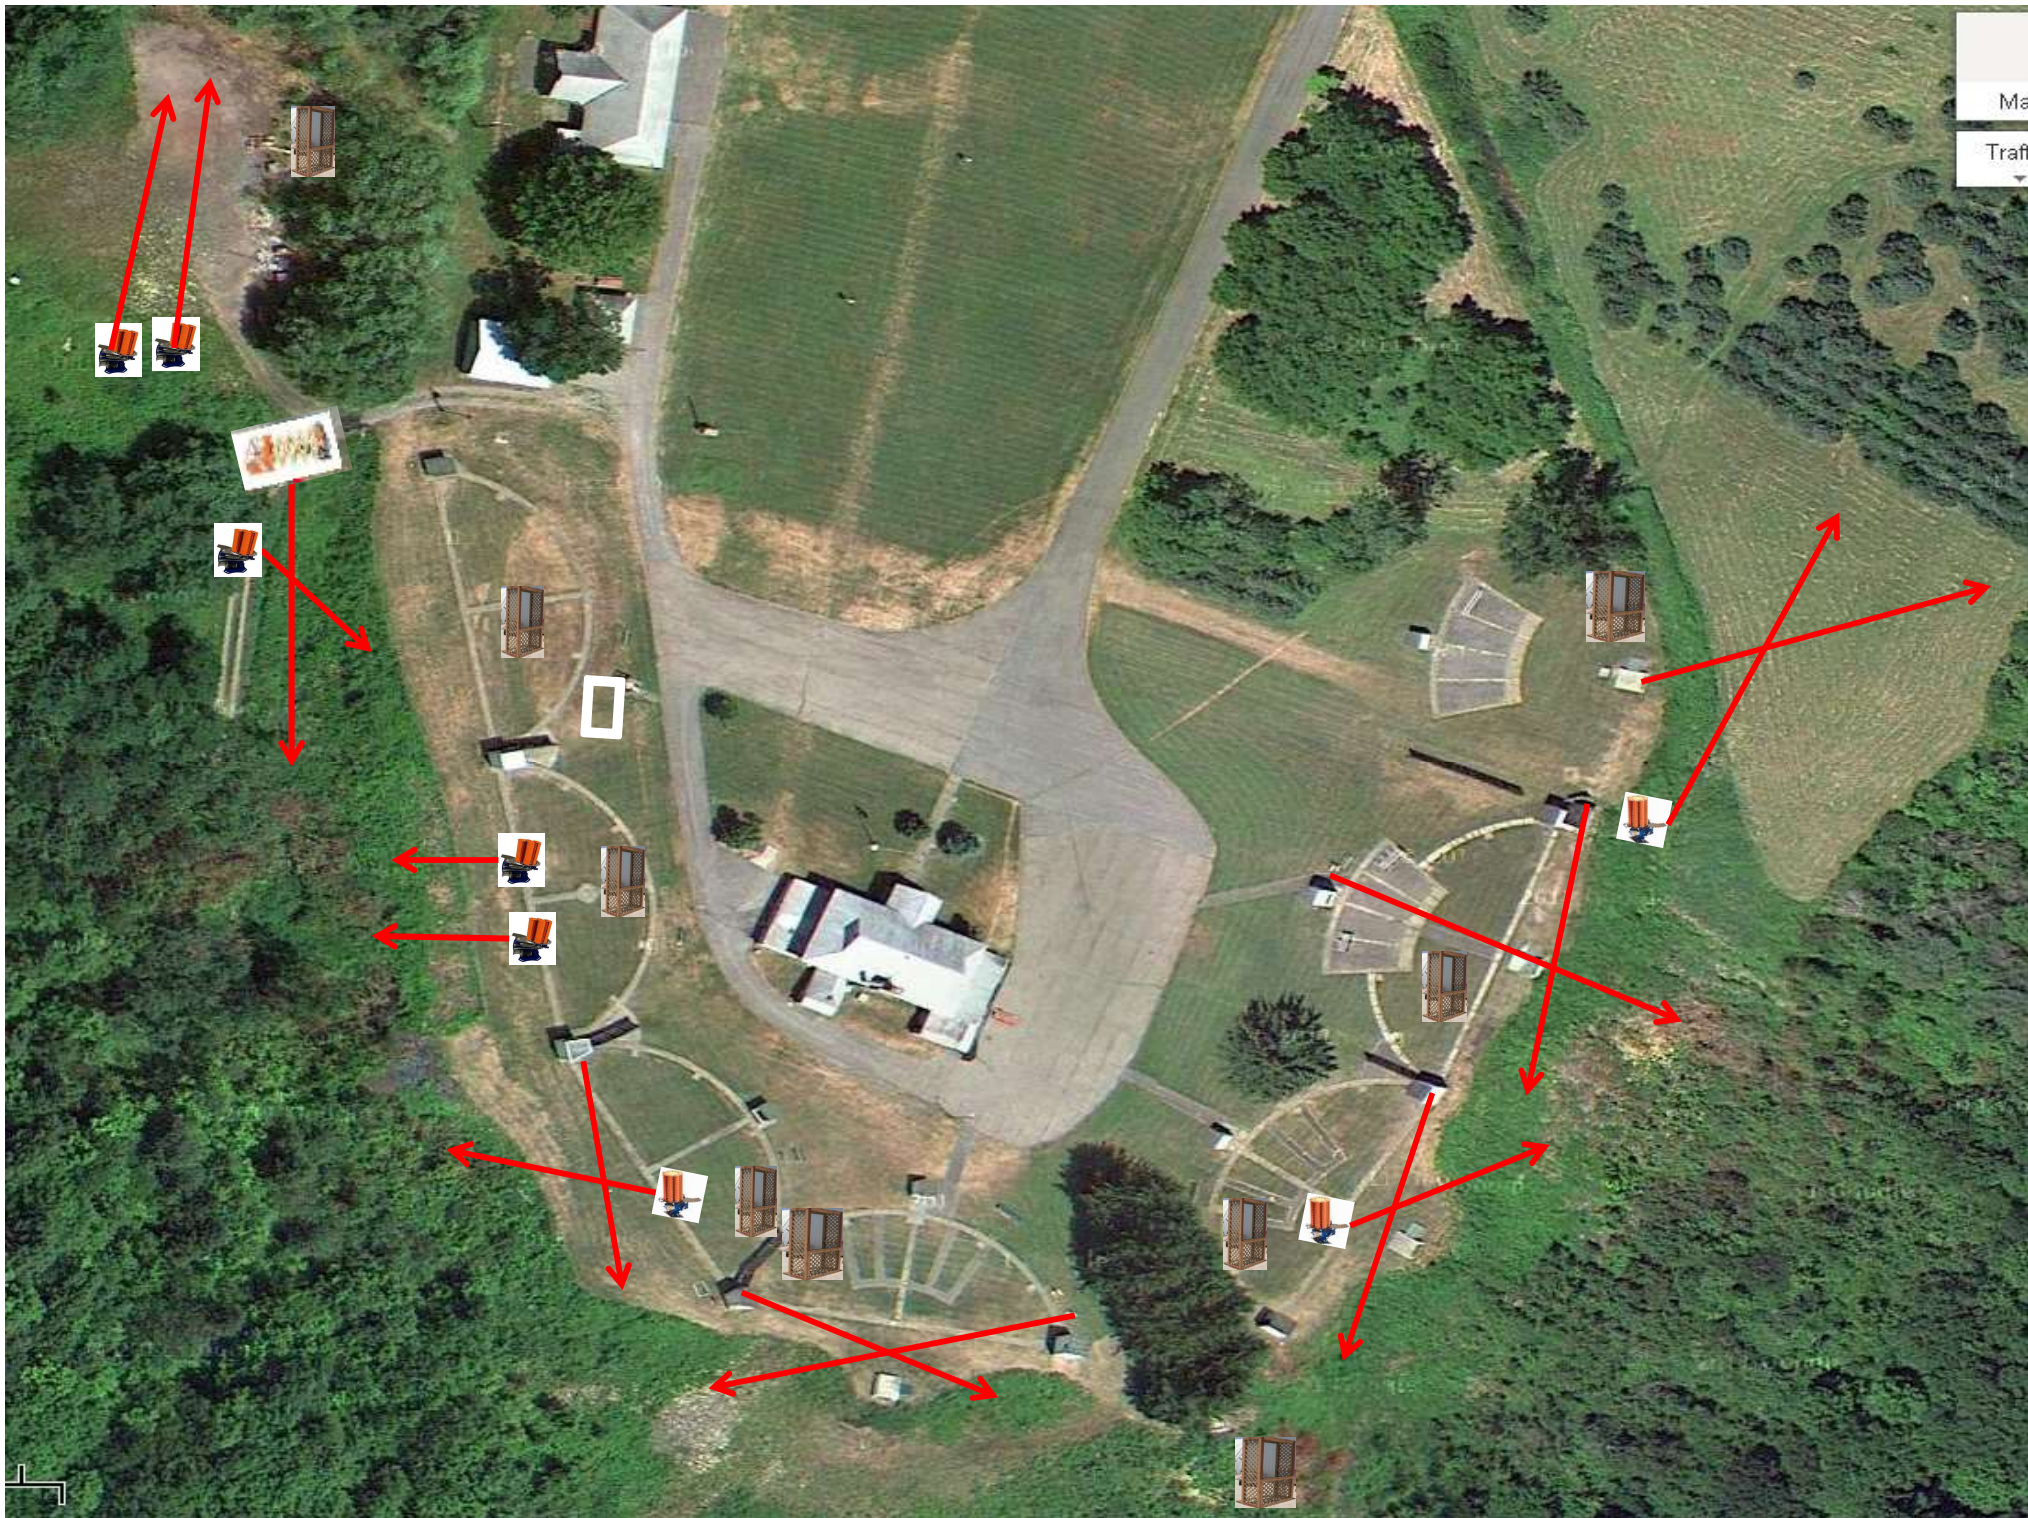

# Skeet 5

**4 Simo Pair (8)**  
Promatic (Incomer) and Promatic (Lift)

# Skeet 6

3 Report Pair (6)  
Promatic (A) then Promatic (B)  
\*\*\* **Dual Traps on Trailer** \*\*\*

# The Pit

Ma  
Traff

# The Menu – 12/10/2022

*The Menu Is Only A Suggestion*

1) Trap Field	- <b>3 Report Pair</b>	- Trap House then Promatic	(6)
2) 5-Stand	- <b>3 Report Pair</b>	- High House then Overhead	(6)
3) Skeet #2	- <b>3 Report Pair</b>	- High House then Promatic	(6)
4) Gallows	- <del><b>2 Following Pair</b></del>	- <del>Promatic then Promatic</del> <b>** NOT USED **</b>	
5) Skeet #3	- <b>3 Report Pair</b>	- Low House then High House	(6)
6) Skeet #4	- <b>3 Report Pair</b>	- Low House then Promatic	(6)
7) Skeet #5	- <b>3 Report Pair</b>	- Promatic (Left) then Promatic (Right)	(6)
8) Skeet #6	- <b>4 Simo Pair</b>	- <b>Promatic (Incomer) and Promatic (Lift)</b>	<b>(8)</b>
9) The Pit	- <b>3 Report Pair</b>	- Promatic (A) then Promatic (B)	(6)
			-----
			(50)