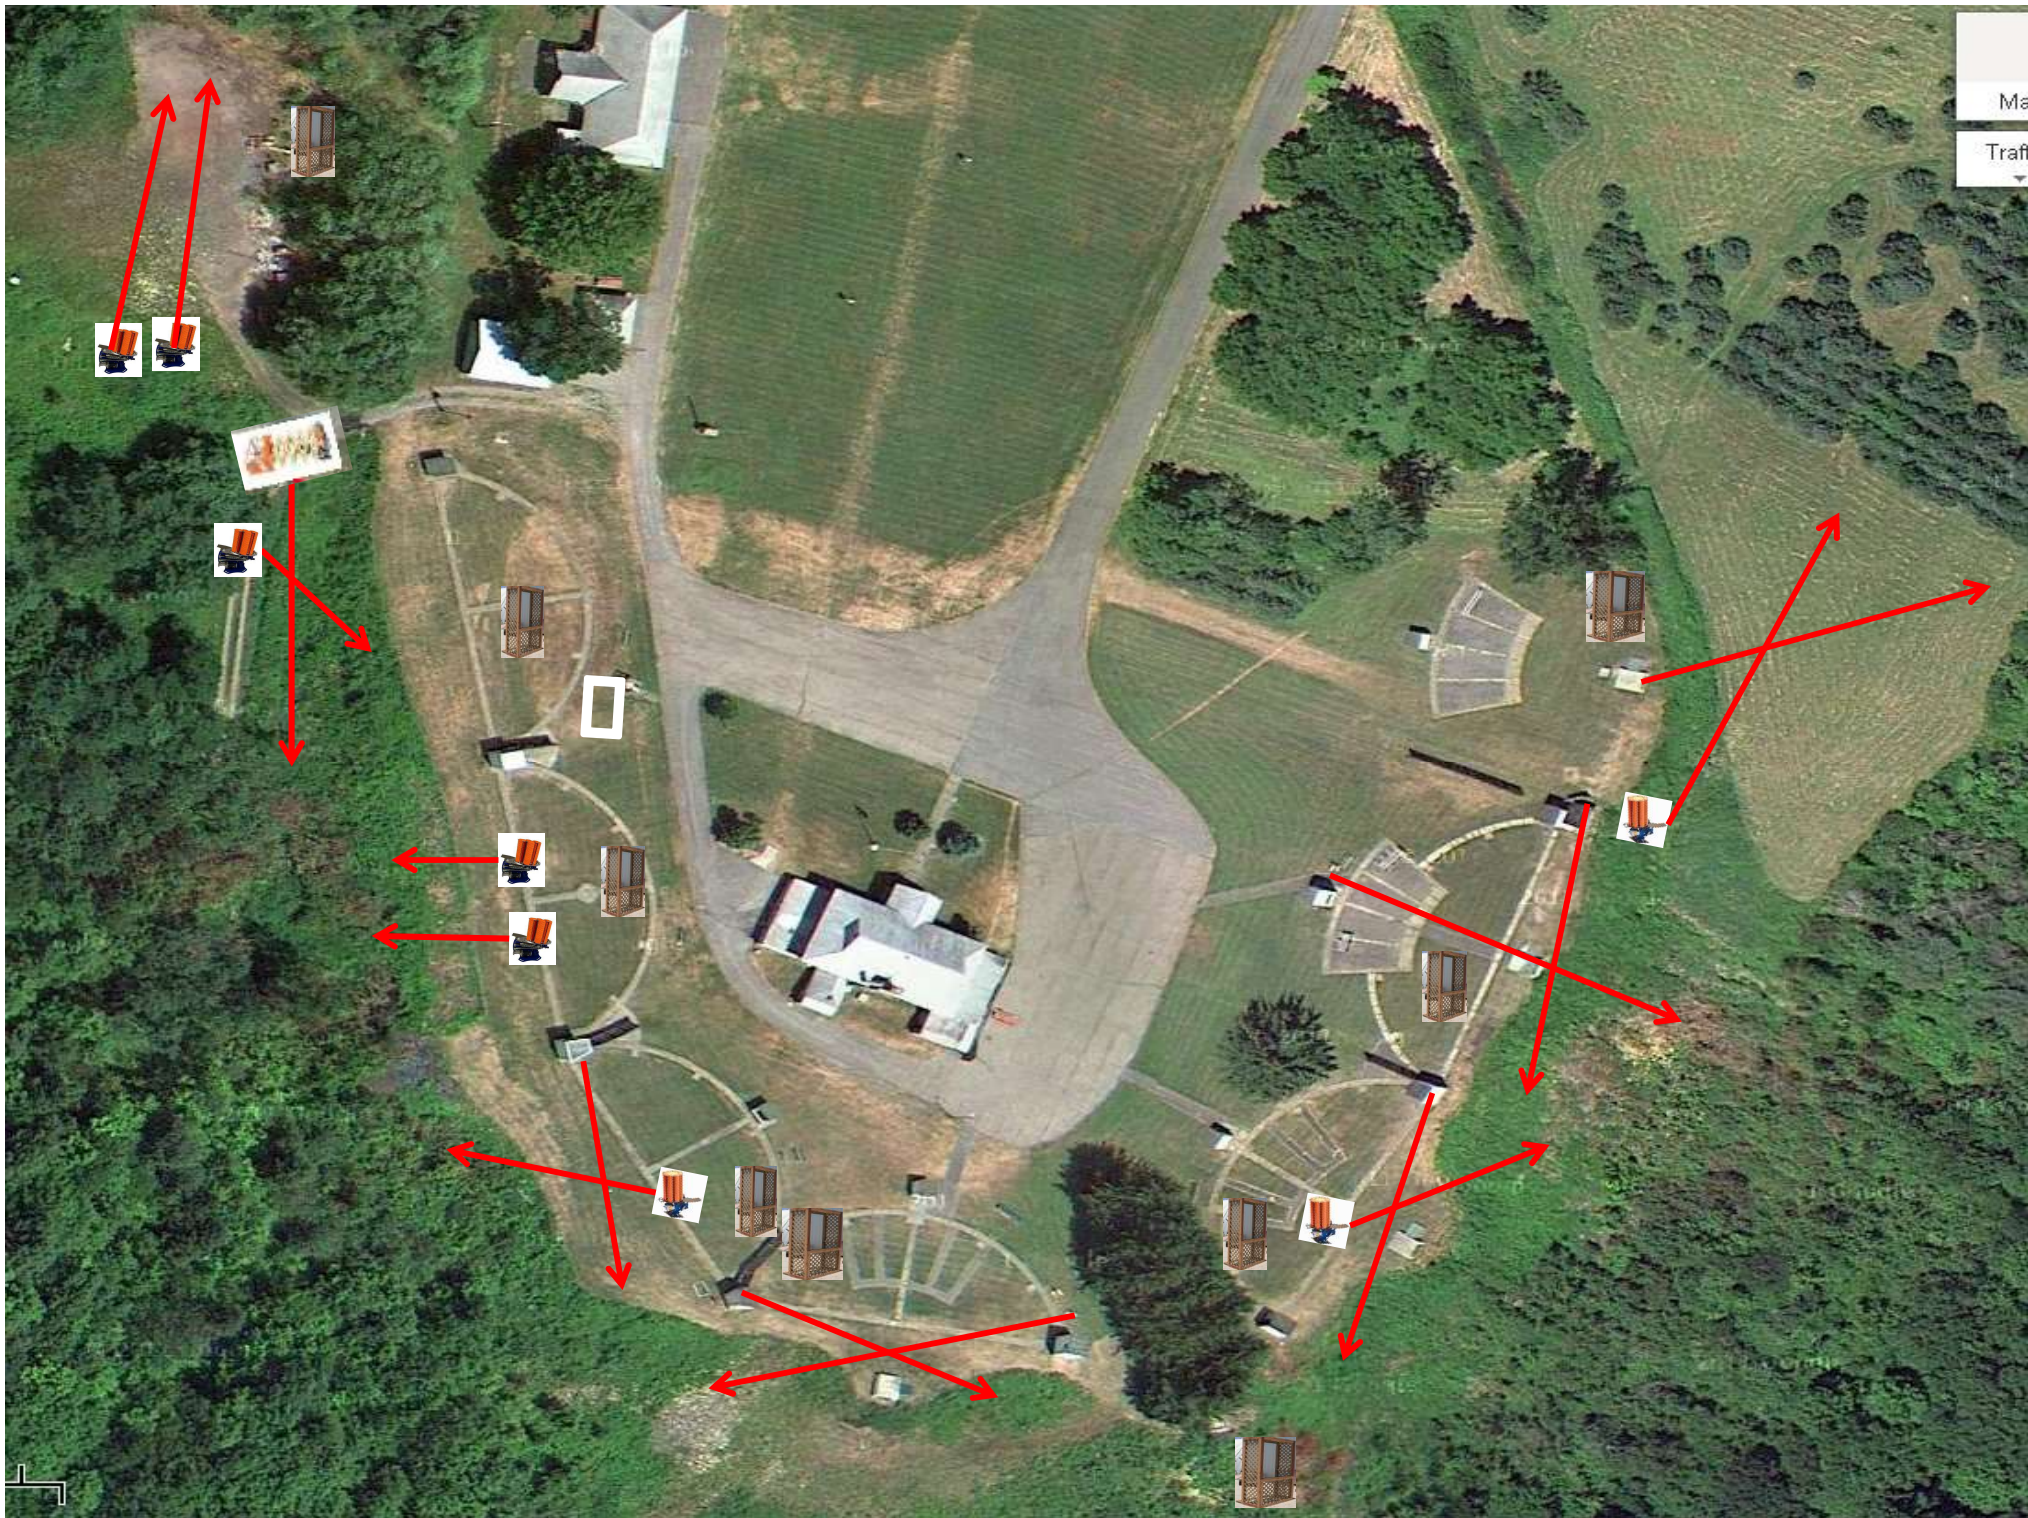

3 Report Pair (6)
Trap House then Promatic

Trap Field

3 Report Pair (6)
High House then Overhead

5-Stand

3 Report Pair (6)
High House then Promatic

Skeet 2

2 Following Pair (4)
~~Promatic then Promatic~~
Hold the Button Down
***** NOT USED *****

Gallows

3 Report Pair (6)
Low House then High House

Skeet 3

3 Report Pair (6)
Low House then Promatic

Skeet 4

3 Report Pair (6)
Promatic (Left) then Promatic (Right)

Skeet 5

4 Simo Pair (8)
Promatic (Incomer) and Promatic (Lift)

Skeet 6

3 Report Pair (6)
Promatic (A) then Promatic (B)
*** **Dual Traps on Trailer** ***

The Pit

Ma
Traff

The Menu – 12/03/2022

The Menu Is Only A Suggestion

1) Trap Field	- 3 Report Pair	- Trap House then Promatic	(6)
2) 5-Stand	- 3 Report Pair	- High House then Overhead	(6)
3) Skeet #2	- 3 Report Pair	- High House then Promatic	(6)
4) Gallows	- 2 Following Pair	- Promatic then Promatic ** NOT USED **	
5) Skeet #3	- 3 Report Pair	- Low House then High House	(6)
6) Skeet #4	- 3 Report Pair	- Low House then Promatic	(6)
7) Skeet #5	- 3 Report Pair	- Promatic (Left) then Promatic (Right)	(6)
8) Skeet #6	- 4 Simo Pair	- Promatic (Incomer) and Promatic (Lift)	(8)
9) The Pit	- 3 Report Pair	- Promatic (A) then Promatic (B)	(6)

			(50)