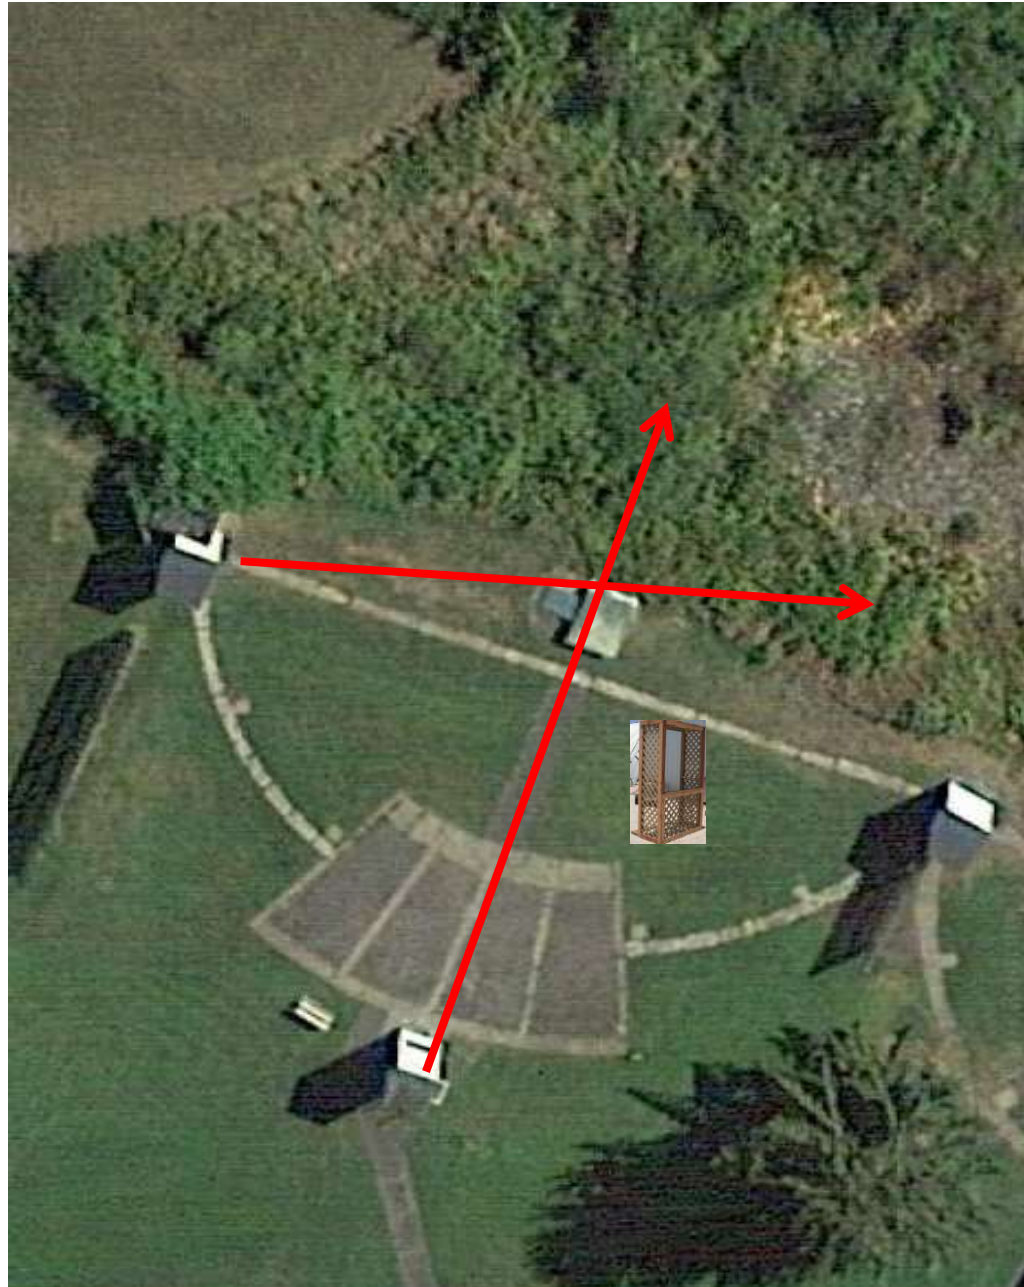

3 Report Pair (6)
Trap House then Promatic

Trap Field

3 Report Pair (6)
High House then Overhead

5-Stand

3 Report Pair (6)
High House then Promatic

Skeet 2

2 Following Pair (4)
~~Promatic then Promatic~~
Hold the Button Down
***** NOT USED *****

Gallows

3 Report Pair (6)
Low House then High House

Skeet 3

3 Report Pair (6)
Low House then Promatic

Skeet 4

3 Report Pair (6)
Promatic (Left) then Promatic (Right)

Skeet 5

4 Simo Pair (8)
Promatic (Incomer) and Promatic (Lift)

Skeet 6

3 Report Pair (6)
Promatic (A) then Promatic (B)
*** **Dual Traps on Trailer** ***

The Pit

Ma
Traff

The Menu – 12/03/2022

The Menu Is Only A Suggestion

1) Trap Field	- 3 Report Pair	- Trap House then Promatic	(6)
2) 5-Stand	- 3 Report Pair	- High House then Overhead	(6)
3) Skeet #2	- 3 Report Pair	- High House then Promatic	(6)
4) Gallows	- 2 Following Pair	- Promatic then Promatic ** NOT USED **	
5) Skeet #3	- 3 Report Pair	- Low House then High House	(6)
6) Skeet #4	- 3 Report Pair	- Low House then Promatic	(6)
7) Skeet #5	- 3 Report Pair	- Promatic (Left) then Promatic (Right)	(6)
8) Skeet #6	- 4 Simo Pair	- Promatic (Incomer) and Promatic (Lift)	(8)
9) The Pit	- 3 Report Pair	- Promatic (A) then Promatic (B)	(6)