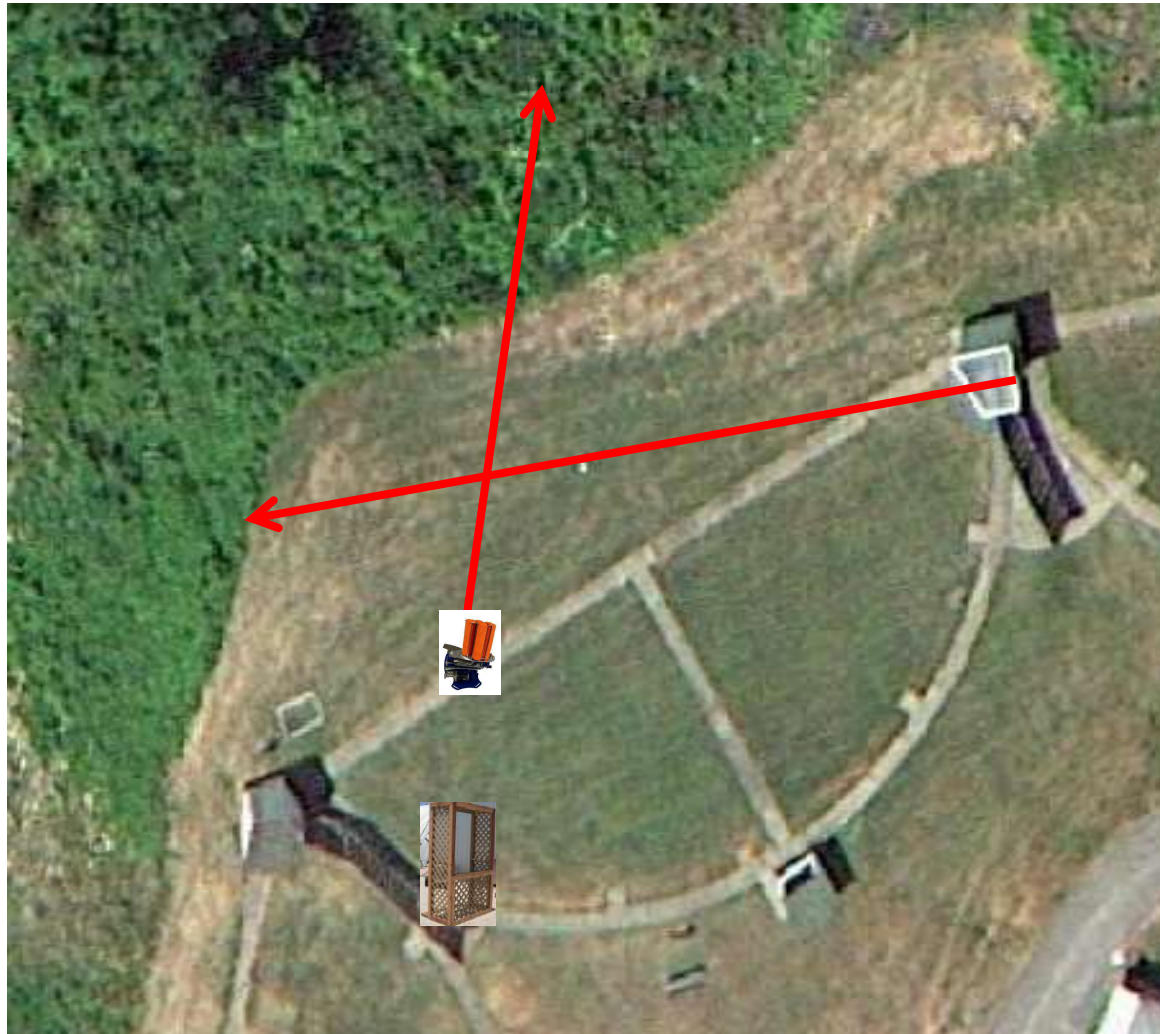

Gallows

3 Report Pair (6)
Low House then High House

Skeet 3

3 Report Pair (6)
Low House then Promatic

Skeet 4

3 Report Pair (6)
Promatic (Left) then Promatic (Right)

Skeet 5

4 Simo Pair (8)
Promatic (Incomer) and Promatic (Lift)

Skeet 6

3 Report Pair (6)
Promatic (A) then Promatic (B)
*** **Dual Traps on Trailer** ***

The Pit

Ma
Traff

The Menu – 12/03/2022

The Menu Is Only A Suggestion

1) Trap Field	- 3 Report Pair	- Trap House then Promatic	(6)
2) 5-Stand	- 3 Report Pair	- High House then Overhead	(6)
3) Skeet #2	- 3 Report Pair	- High House then Promatic	(6)
4) Gallows	- 2 Following Pair	- Promatic then Promatic ** NOT USED **	
5) Skeet #3	- 3 Report Pair	- Low House then High House	(6)
6) Skeet #4	- 3 Report Pair	- Low House then Promatic	(6)
7) Skeet #5	- 3 Report Pair	- Promatic (Left) then Promatic (Right)	(6)
8) Skeet #6	- 4 Simo Pair	- Promatic (Incomer) and Promatic (Lift)	(8)
9) The Pit	- 3 Report Pair	- Promatic (A) then Promatic (B)	(6)