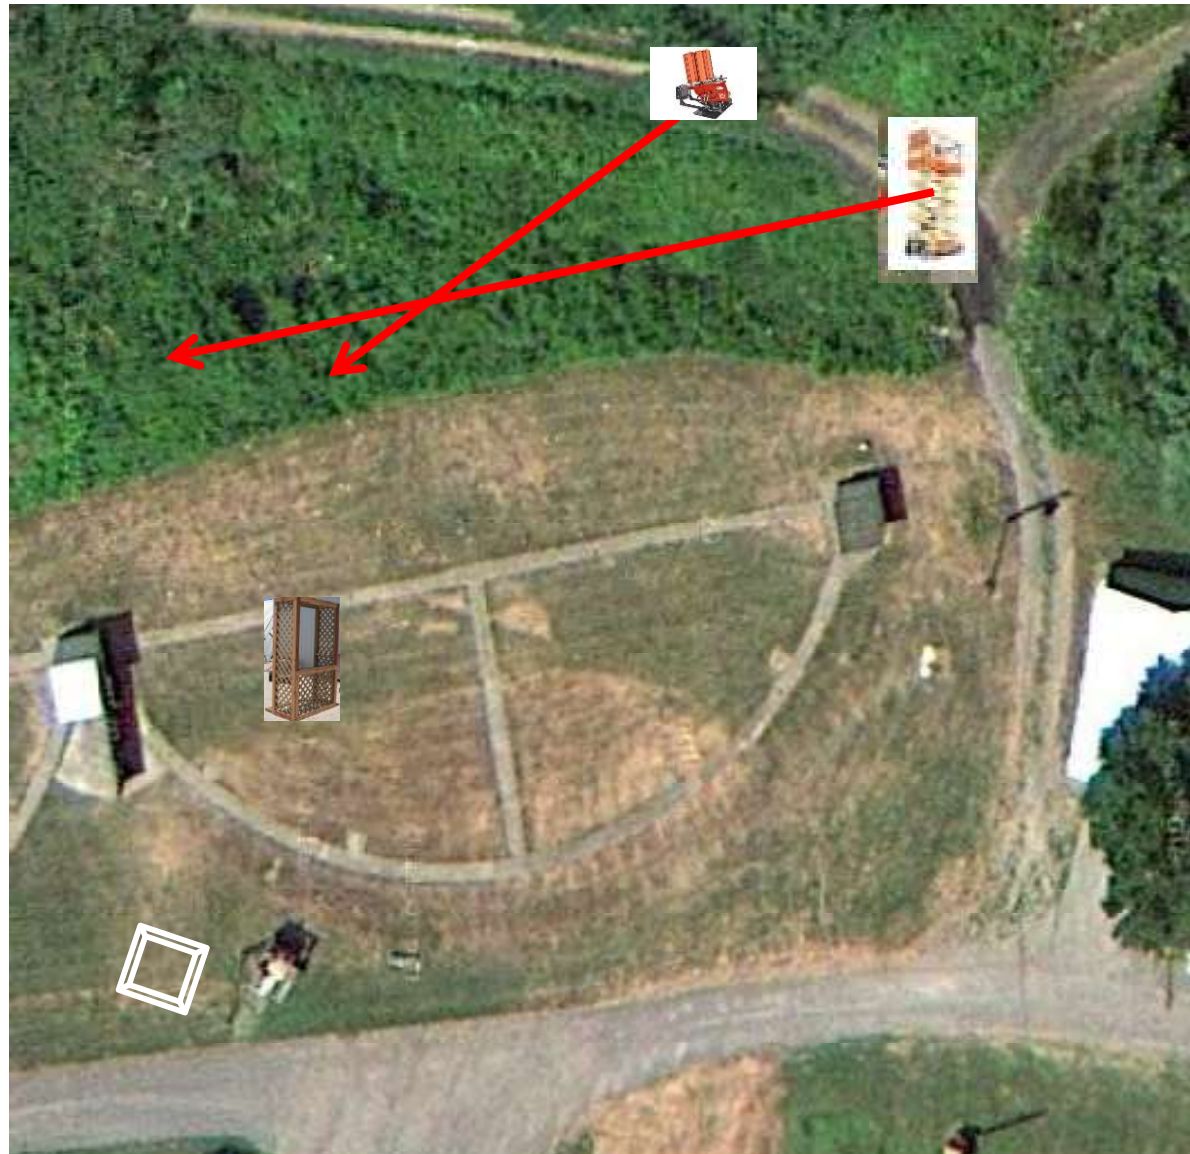

Gallows

3 Report Pair (6)
Low House then High House

Skeet 3

3 Report Pair (6)
Low House then Promatic

Skeet 4

3 Report Pair (6)
Promatic (Left) then Promatic (Right)

Skeet 5

4 Simo Pair (8)
Promatic (Incomer) and Promatic (Lift)

Skeet 6

3 Report Pair (6)
Promatic (A) then Promatic (B)
*** **Dual Traps on Trailer** ***

The Pit

Ma
Traff

The Menu – 12/03/2022

The Menu Is Only A Suggestion

1) Trap Field	- 3 Report Pair	- Trap House then Promatic	(6)
2) 5-Stand	- 3 Report Pair	- High House then Overhead	(6)
3) Skeet #2	- 3 Report Pair	- High House then Promatic	(6)
4) Gallows	- 2 Following Pair	- Promatic then Promatic ** NOT USED **	
5) Skeet #3	- 3 Report Pair	- Low House then High House	(6)
6) Skeet #4	- 3 Report Pair	- Low House then Promatic	(6)
7) Skeet #5	- 3 Report Pair	- Promatic (Left) then Promatic (Right)	(6)
8) Skeet #6	- 4 Simo Pair	- Promatic (Incomer) and Promatic (Lift)	(8)
9) The Pit	- 3 Report Pair	- Promatic (A) then Promatic (B)	(6)