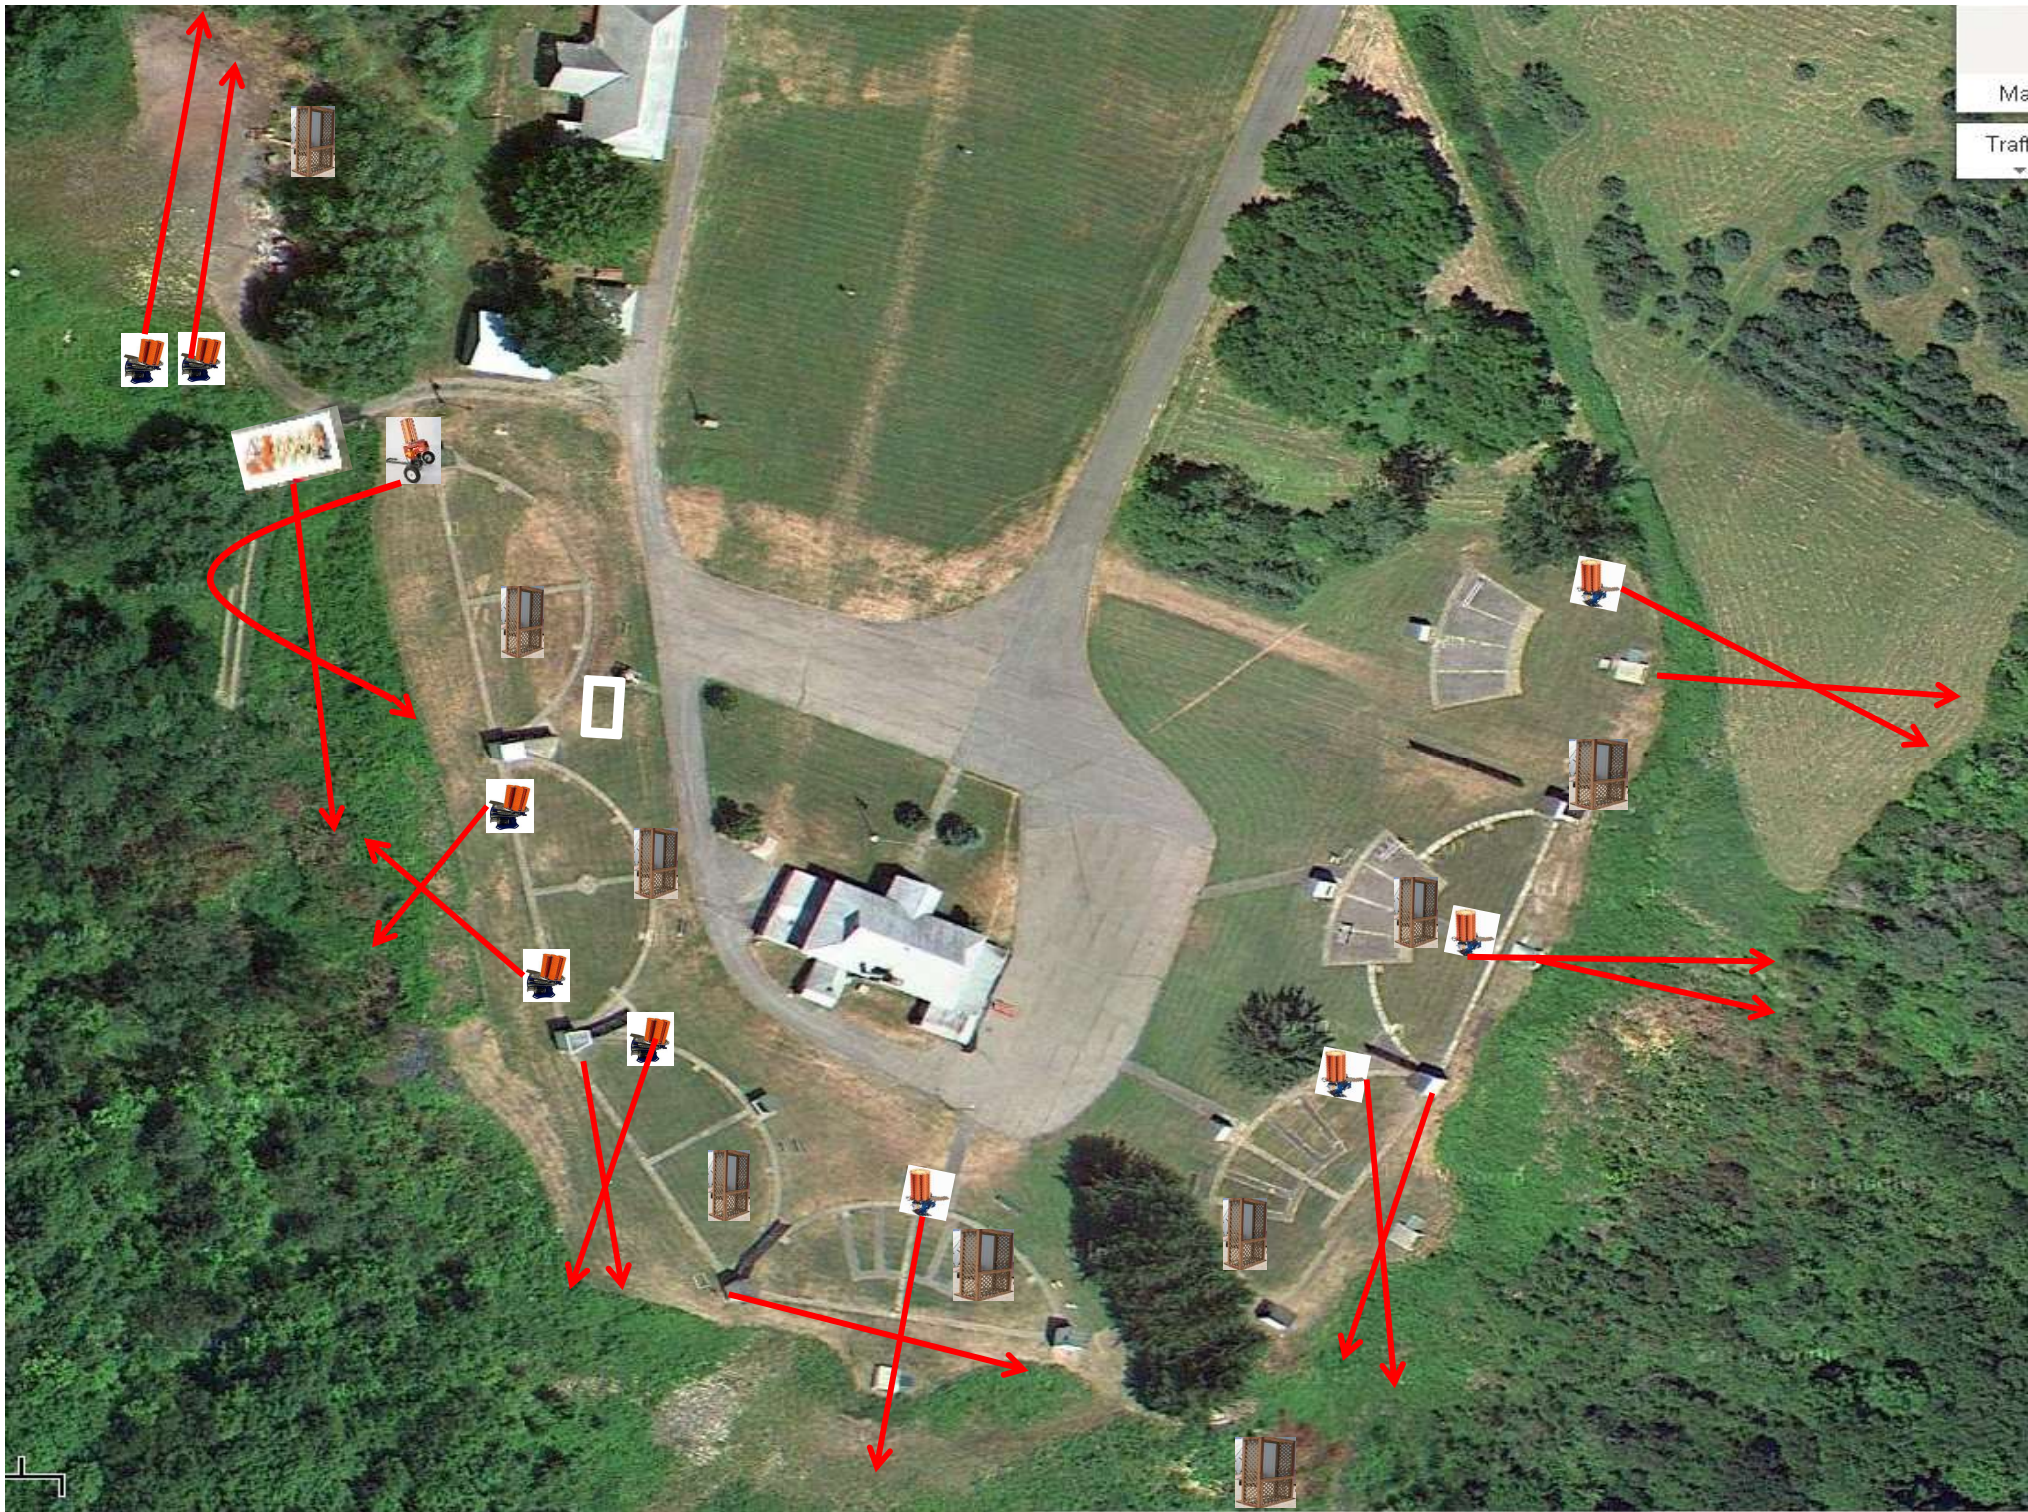

# Skeet 6

3 Simo Pair (6)  
Promatic (A) and Promatic (B)

**\*\* Traps are the two on the trailer \*\***

# The Pit

# The Menu – 11/19/2022

*The Menu Is Only A Suggestion*

1) Trap Field	- 3 Simo Pair	- Trap House and Promatic	(6)
2) 5-Stand	- 3 Simo Pair	- Trap House and Promatic	(6)
3) Skeet #2	- 3 Simo Pair	- High House and Promatic	(6)
4) Gallows	- <del>2 Following Pair</del>	- <del>Promatic then Promatic</del> <b>** NOT USED **</b>	
5) Skeet #3	- 3 Simo Pair	- Low House and Promatic (Pull House)	(6)
6) Skeet #4	- 3 Simo Pair	- Low House and Promatic	(6)
7) Skeet #5	- 3 Simo Pair	- Promatic (Left) and Promatic (Right)	(6)
8) Skeet #6	- 4 Report Pair	- Mec Chondel then Promatic (Lift)	(8)
9) The Pit	- 3 Simo Pair	- Promatic (A) and Promatic (B)	(6)
			-----
			(50)