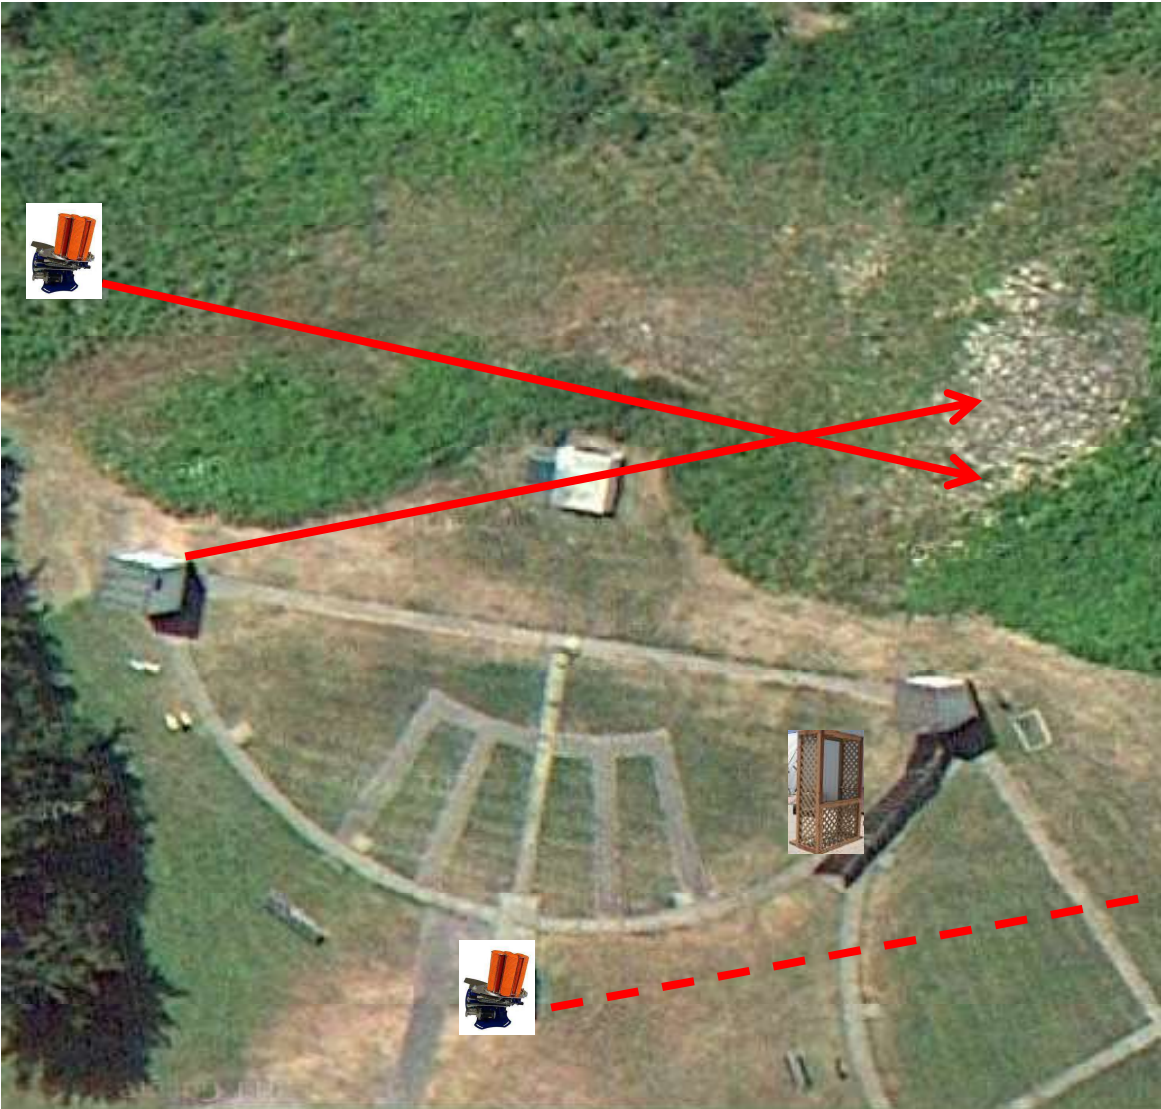

3 Simo Pair (6)
High House and Promatic

Skeet 3