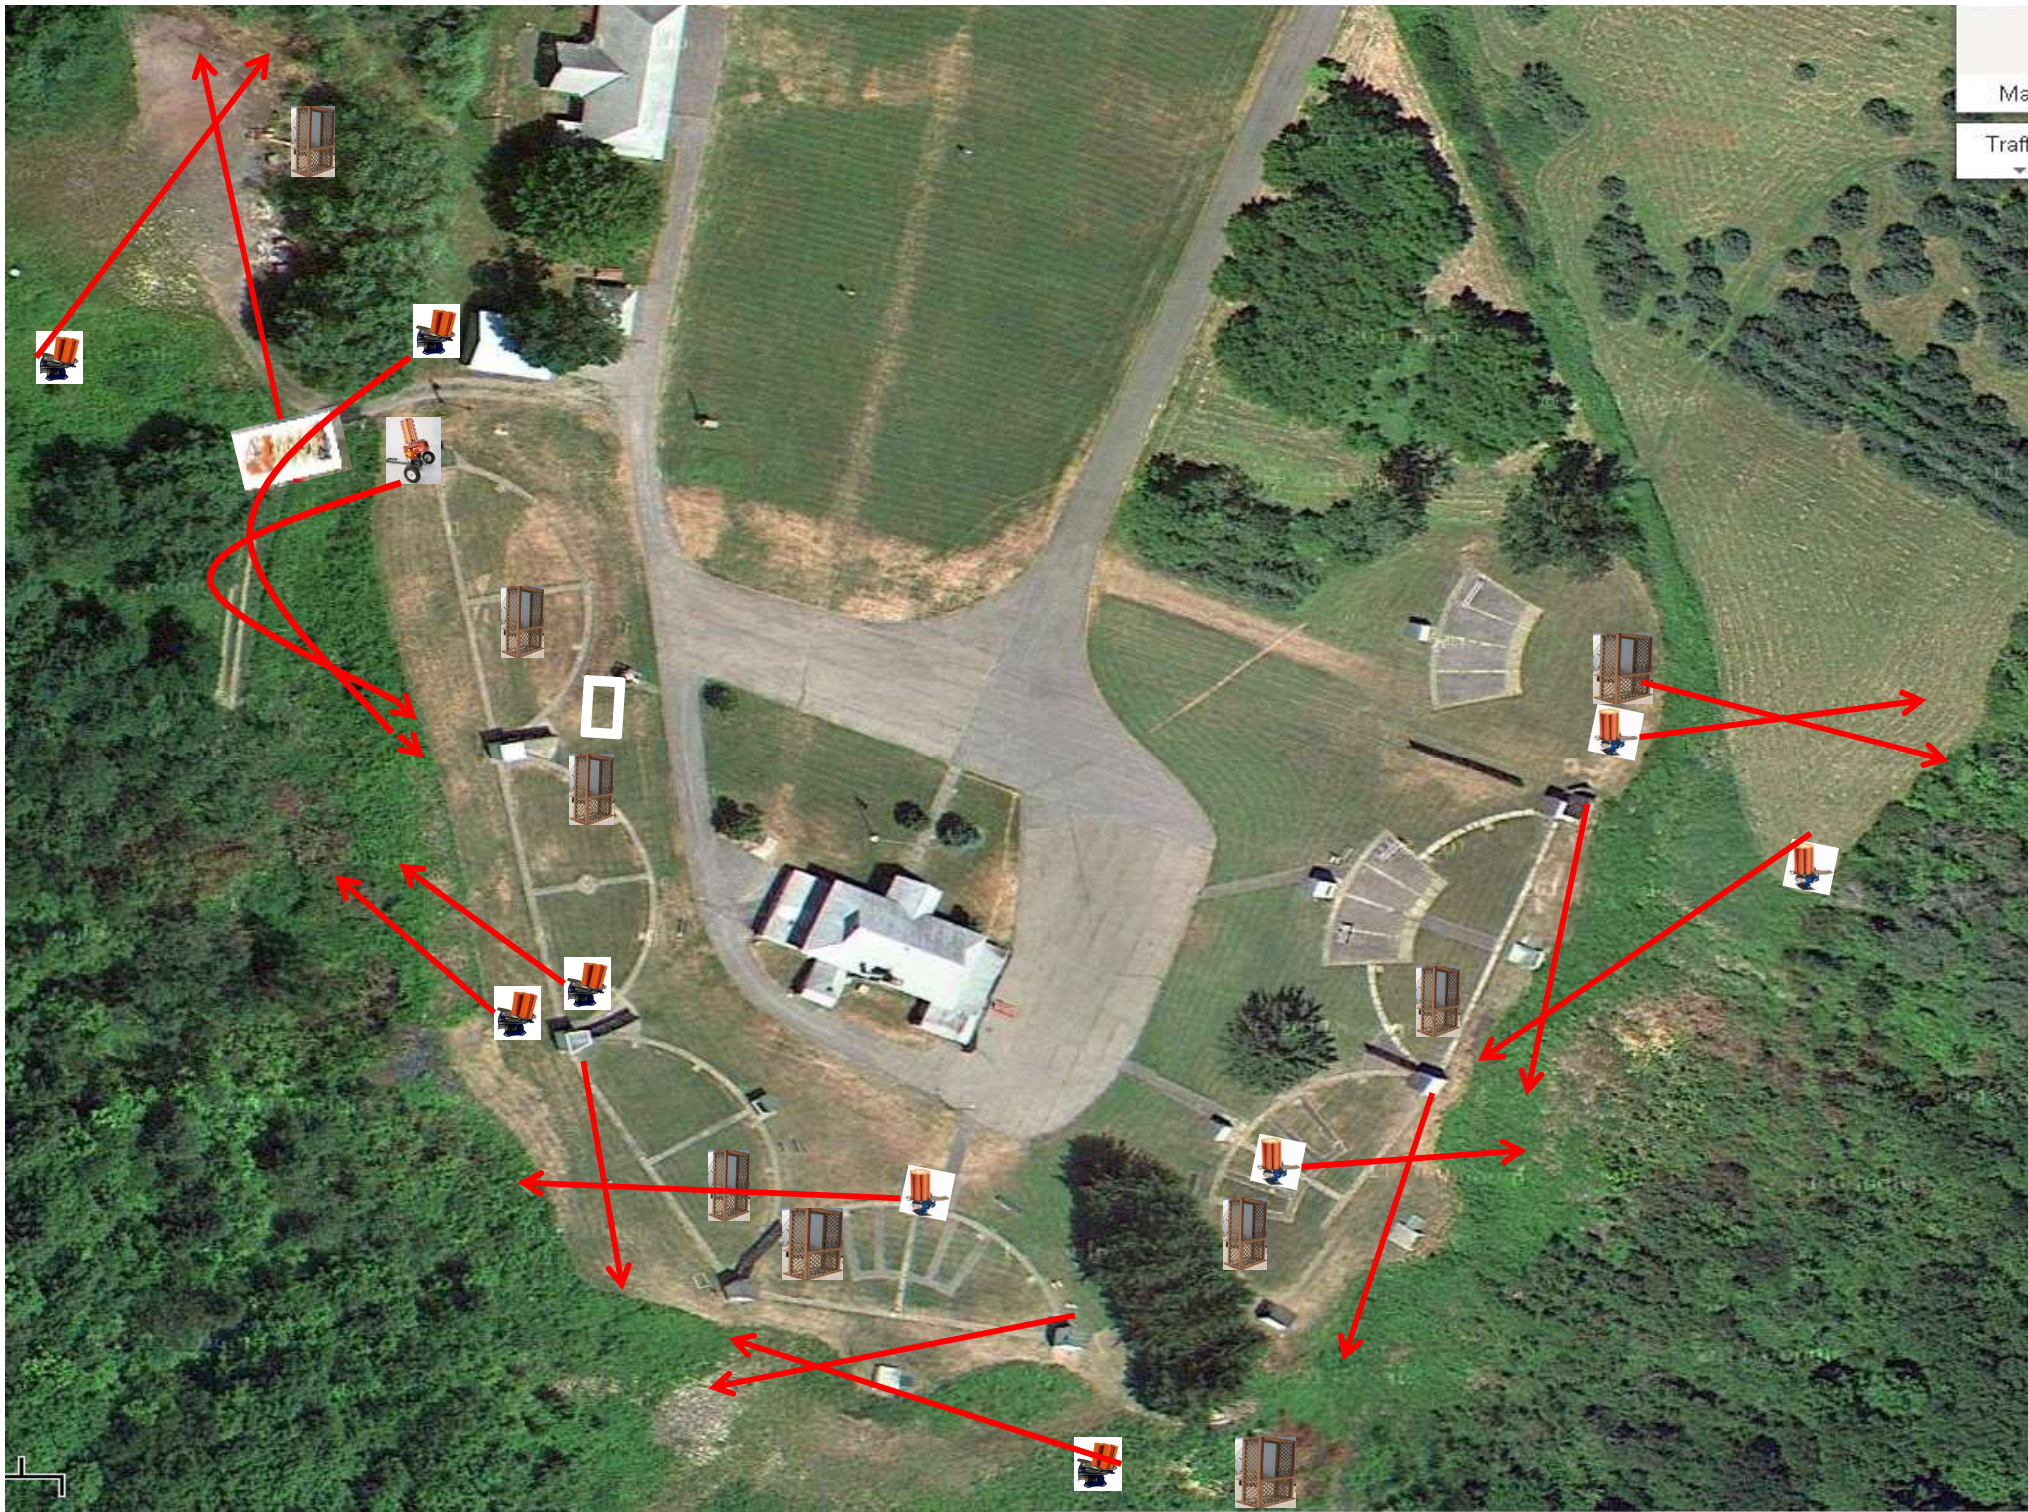

3 Simo Pair (6)
Trap House and Promatic

Trap Field

3 Simo Pair (6)
High House and Promatic (Incomer)

5-Stand

3 Simo Pair (6)
High House and Promatic

Skeet 2

2 Following Pair (4)
~~Promatic then Promatic~~
~~Hold the Button Down~~
**** NOT USED ****

Gallows

3 Simo Pair (6)
High House and Promatic

Skeet 3

3 Simo Pair (6)
Low House and Promatic (Pull House)

Skeet 4

3 Simo Pair (6)
Promatic (Left) and Promatic (Right)

Skeet 5

4 Simo Pair (8)
Mec Chondel and Mec Battue

Skeet 6

3 Simo Pair (6)
Promatic (Incomer) and Promatic (Lift)

The Pit

The Menu – 11/12/2022

The Menu Is Only A Suggestion

1) Trap Field	- 3 Simo Pair	- Trap House and Promatic (Incomer)	(6)
2) 5-Stand	- 3 Simo Pair	- High House and Promatic (Incomer)	(6)
3) Skeet #2	- 3 Simo Pair	- High House and Promatic	(6)
4) Gallows	- 2 Following Pair	- Promatic then Promatic ** NOT USED **	
5) Skeet #3	- 3 Simo Pair	- High House and Promatic	(6)
6) Skeet #4	- 3 Simo Pair	- Low House and Promatic (Pull House)	(6)
7) Skeet #5	- 3 Simo Pair	- Promatic (Left) and Promatic (Right)	(6)
8) Skeet #6	- 4 Simo Pair	- Mec Chondel and Mec Battue	(8)
9) The Pit	- 3 Simo Pair	- Promatic (Incomer) and Promatic (Lift)	(6)

			(50)