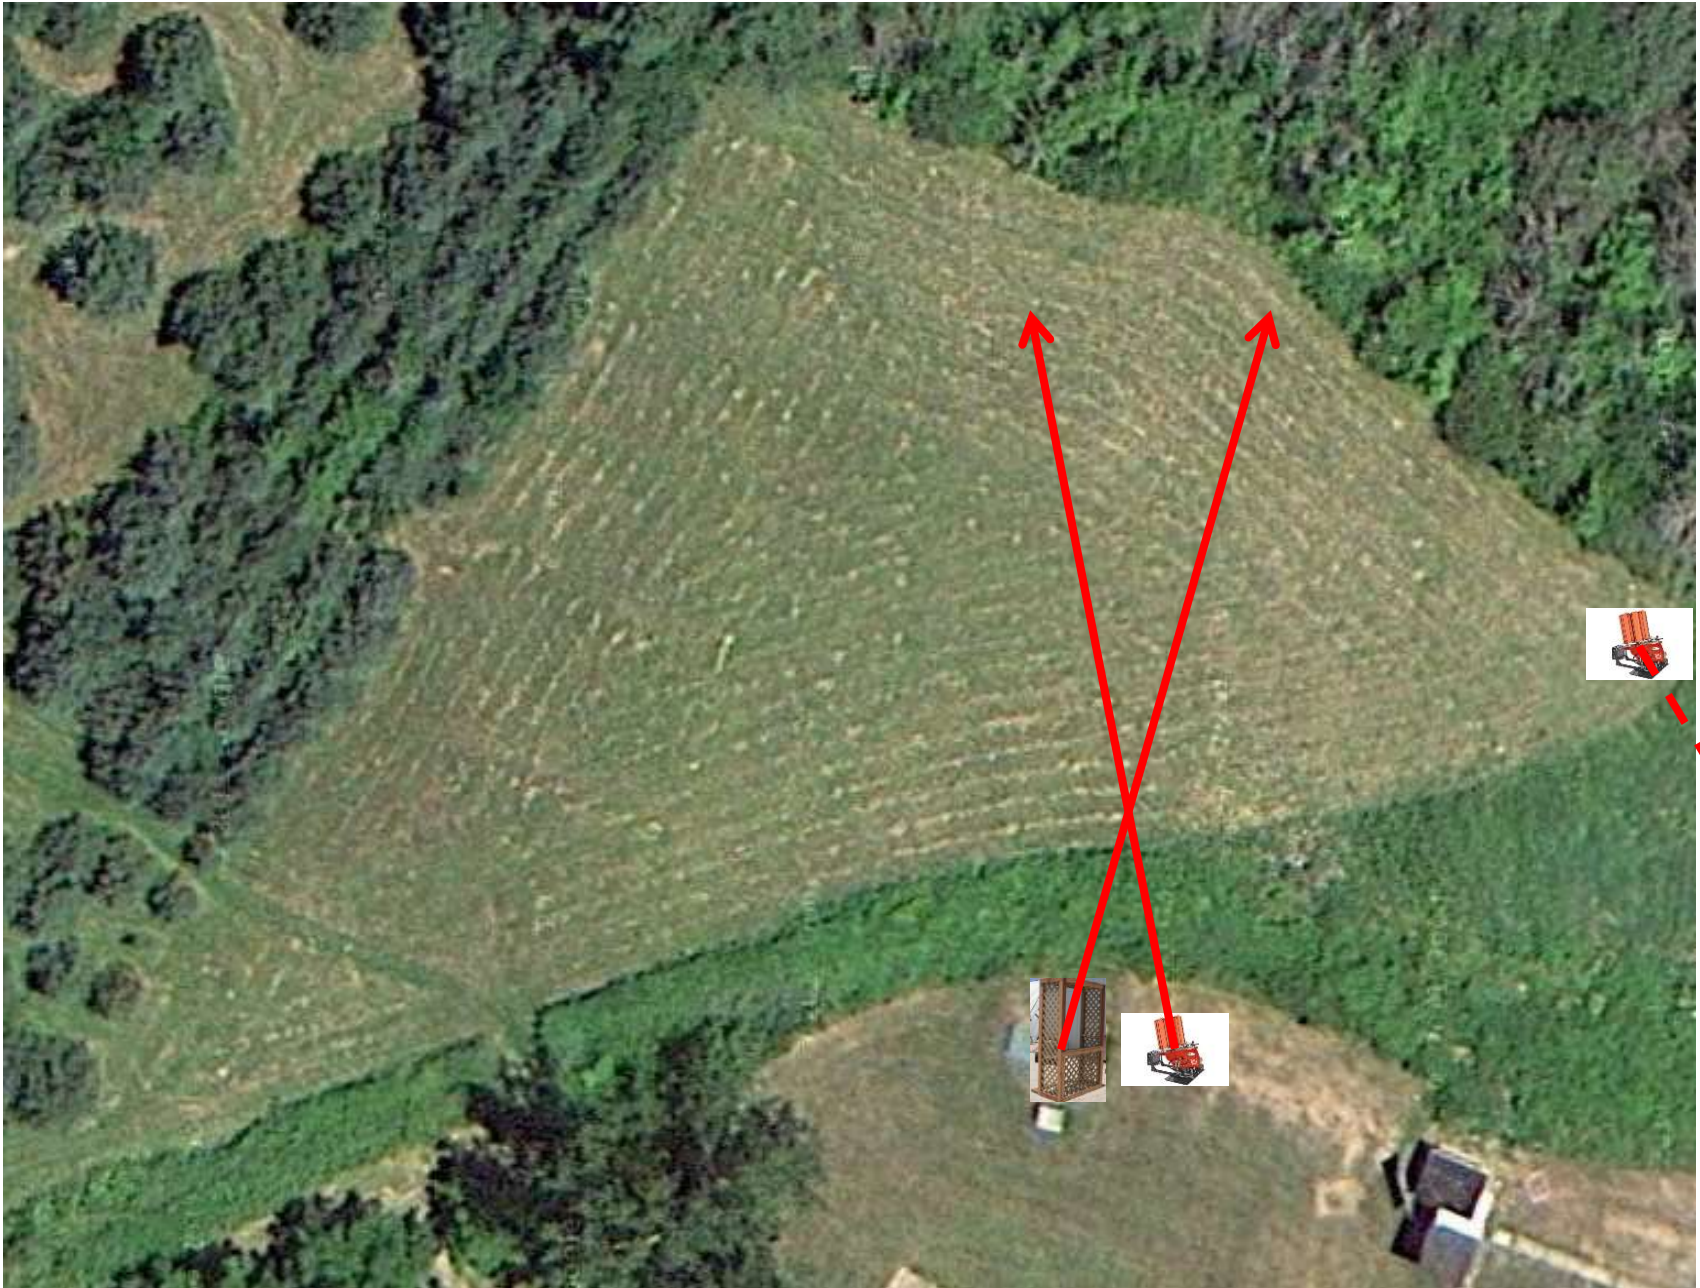

3 Simo Pair (6)
Trap House and Promatic

Trap Field

3 Simo Pair (6)
High House and Promatic (Incomer)

5-Stand

3 Simo Pair (6)
High House and Promatic

Skeet 2

2 Following Pair (4)
~~Promatic then Promatic~~
~~Hold the Button Down~~
**** NOT USED ****

Skeet 6

3 Simo Pair (6)
Promatic (Incomer) and Promatic (Lift)

The Pit

The Menu – 11/12/2022

The Menu Is Only A Suggestion

1) Trap Field	- 3 Simo Pair	- Trap House and Promatic (Incomer)	(6)
2) 5-Stand	- 3 Simo Pair	- High House and Promatic (Incomer)	(6)
3) Skeet #2	- 3 Simo Pair	- High House and Promatic	(6)
4) Gallows	- 2 Following Pair	- Promatic then Promatic ** NOT USED **	
5) Skeet #3	- 3 Simo Pair	- High House and Promatic	(6)
6) Skeet #4	- 3 Simo Pair	- Low House and Promatic (Pull House)	(6)
7) Skeet #5	- 3 Simo Pair	- Promatic (Left) and Promatic (Right)	(6)
8) Skeet #6	- 4 Simo Pair	- Mec Chondel and Mec Battue	(8)
9) The Pit	- 3 Simo Pair	- Promatic (Incomer) and Promatic (Lift)	(6)