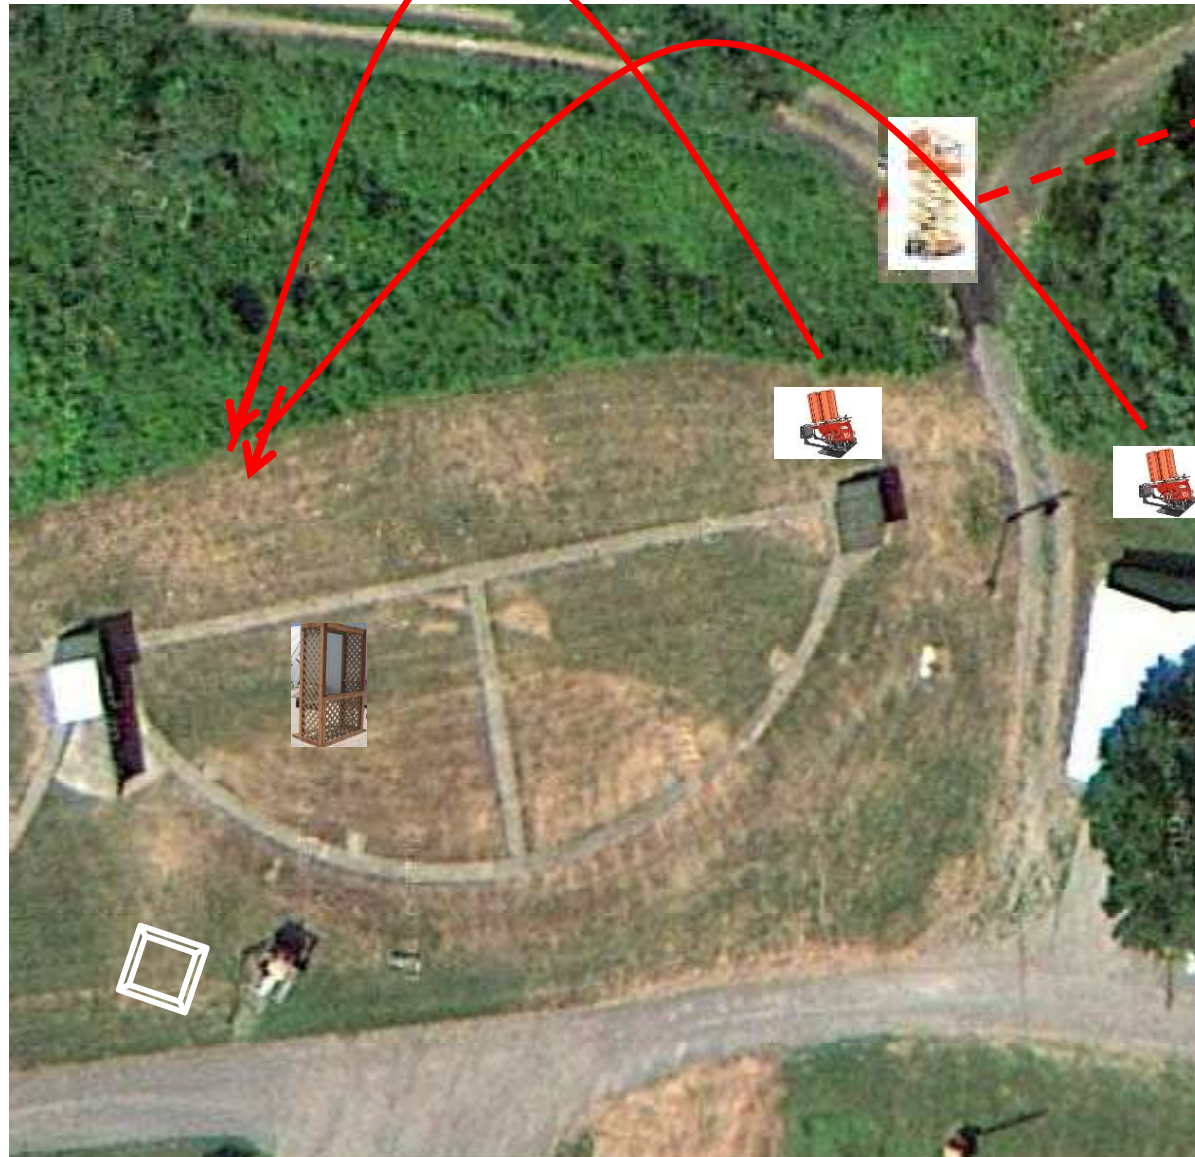

3 Simo Pair (6)
Trap House and Promatic

Trap Field

3 Simo Pair (6)
High House and Promatic (Incomer)

5-Stand

3 Simo Pair (6)
High House and Promatic

Skeet 2

2 Following Pair (4)
~~Promatic then Promatic~~
~~Hold the Button Down~~
**** NOT USED ****

Gallows

3 Simo Pair (6)
High House and Promatic

Skeet 3

3 Simo Pair (6)
Low House and Promatic (Pull House)

Skeet 4

3 Simo Pair (6)
Promatic (Left) and Promatic (Right)

Skeet 5

4 Simo Pair (8)
Mec Chondel and Mec Battue

Skeet 6

3 Simo Pair (6)
Promatic (Incomer) and Promatic (Lift)

The Pit

The Menu – 11/12/2022

The Menu Is Only A Suggestion

1) Trap Field	- 3 Simo Pair	- Trap House and Promatic (Incomer)	(6)
2) 5-Stand	- 3 Simo Pair	- High House and Promatic (Incomer)	(6)
3) Skeet #2	- 3 Simo Pair	- High House and Promatic	(6)
4) Gallows	- 2 Following Pair	- Promatic then Promatic ** NOT USED **	
5) Skeet #3	- 3 Simo Pair	- High House and Promatic	(6)
6) Skeet #4	- 3 Simo Pair	- Low House and Promatic (Pull House)	(6)
7) Skeet #5	- 3 Simo Pair	- Promatic (Left) and Promatic (Right)	(6)
8) Skeet #6	- 4 Simo Pair	- Mec Chondel and Mec Battue	(8)
9) The Pit	- 3 Simo Pair	- Promatic (Incomer) and Promatic (Lift)	(6)