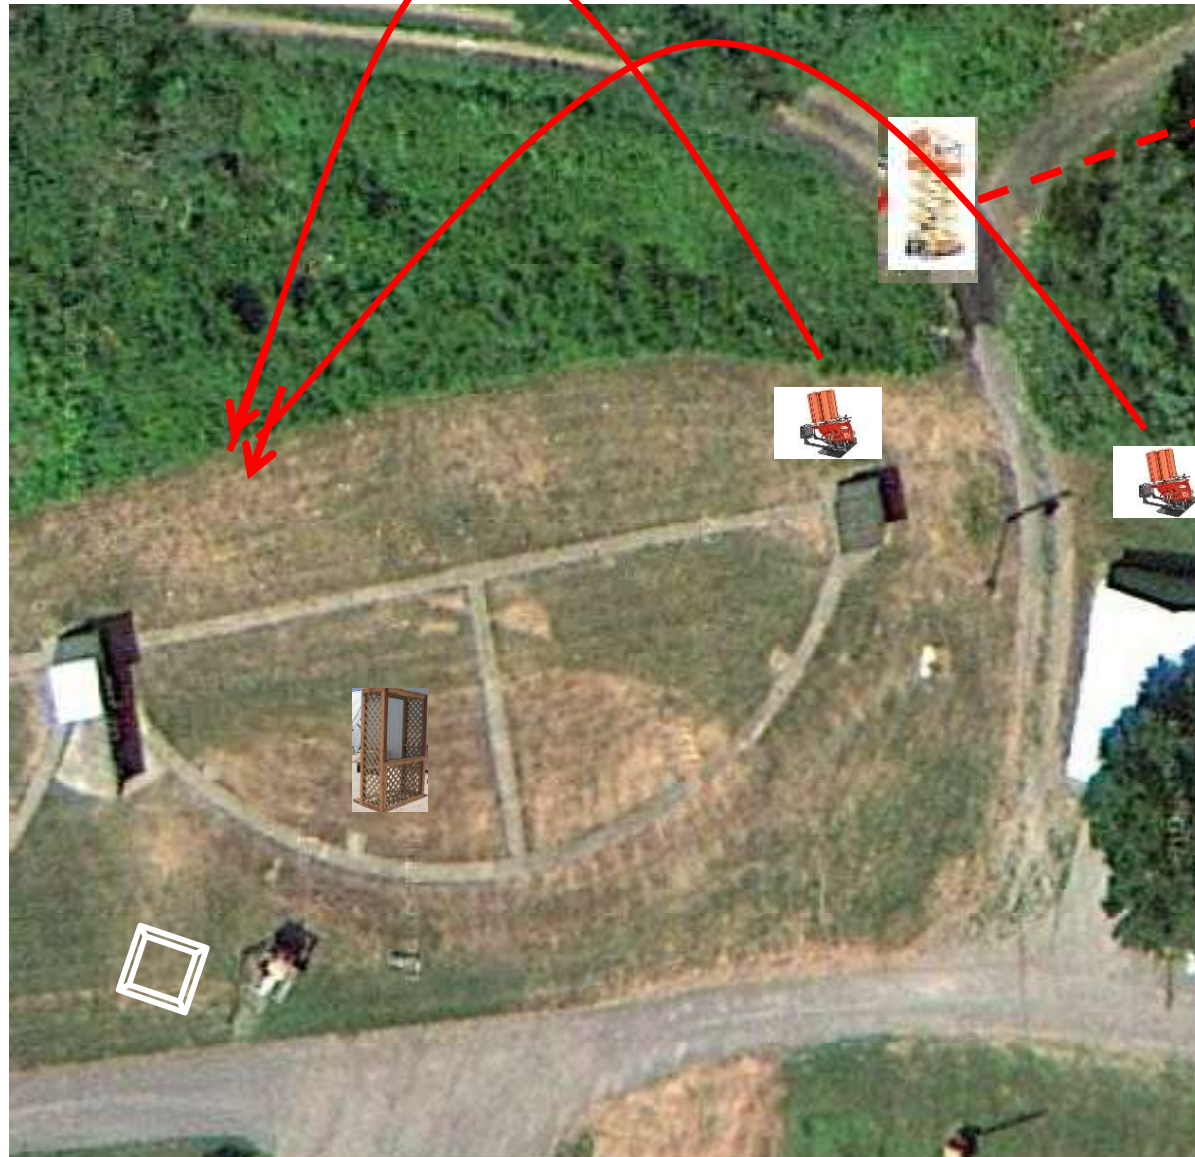

3 Report Pair (6)
Trap House then Promatic (Incomer)

Trap Field

3 Report Pair (6)
Trap House then Promatic (Incomer)

5-Stand

3 Report Pair (6)
High House then Promatic

Skeet 2

2 Following Pair (4)
~~Promatic then Promatic~~
~~Hold the Button Down~~
**** NOT USED ****

Gallows

3 Report Pair (6)
High House then Promatic (Teal)

Skeet 3

3 Report Pair (6)
Low House then Promatic (Pull House)

Skeet 4

3 Simo Pair (6)
Promatic and Promatic

Skeet 5

4 Report Pair (8)
Mec Chondel then Mec Battue

Skeet 6

3 Simo Pair (6)
Promatic (Teal) and Promatic (Lift)

The Pit

Ma
Traff

The Menu – 10/29/2022

The Menu Is Only A Suggestion

1) Trap Field	- 3 Report Pair	- Trap House then Promatic (Incomer)	(6)
2) 5-Stand	- 3 Report Pair	- Trap House then Promatic (Incomer)	(6)
3) Skeet #2	- 3 Report Pair	- High House then Promatic	(6)
4) Gallows	- 2 Following Pair	- Promatic then Promatic ** NOT USED **	
5) Skeet #3	- 3 Report Pair	- High House then Promatic (Teal)	(6)
6) Skeet #4	- 3 Report Pair	- Low House then Promatic (Pull House)	(6)
7) Skeet #5	- 3 Simo Pair	- Promatic and Promatic	(6)
8) Skeet #6	- 4 Report Pair	- Mec Chondel then Mec Battue	(8)
9) The Pit	- 3 Simo Pair	- Promatic (Teal) and Promatic (Lift)	(6)