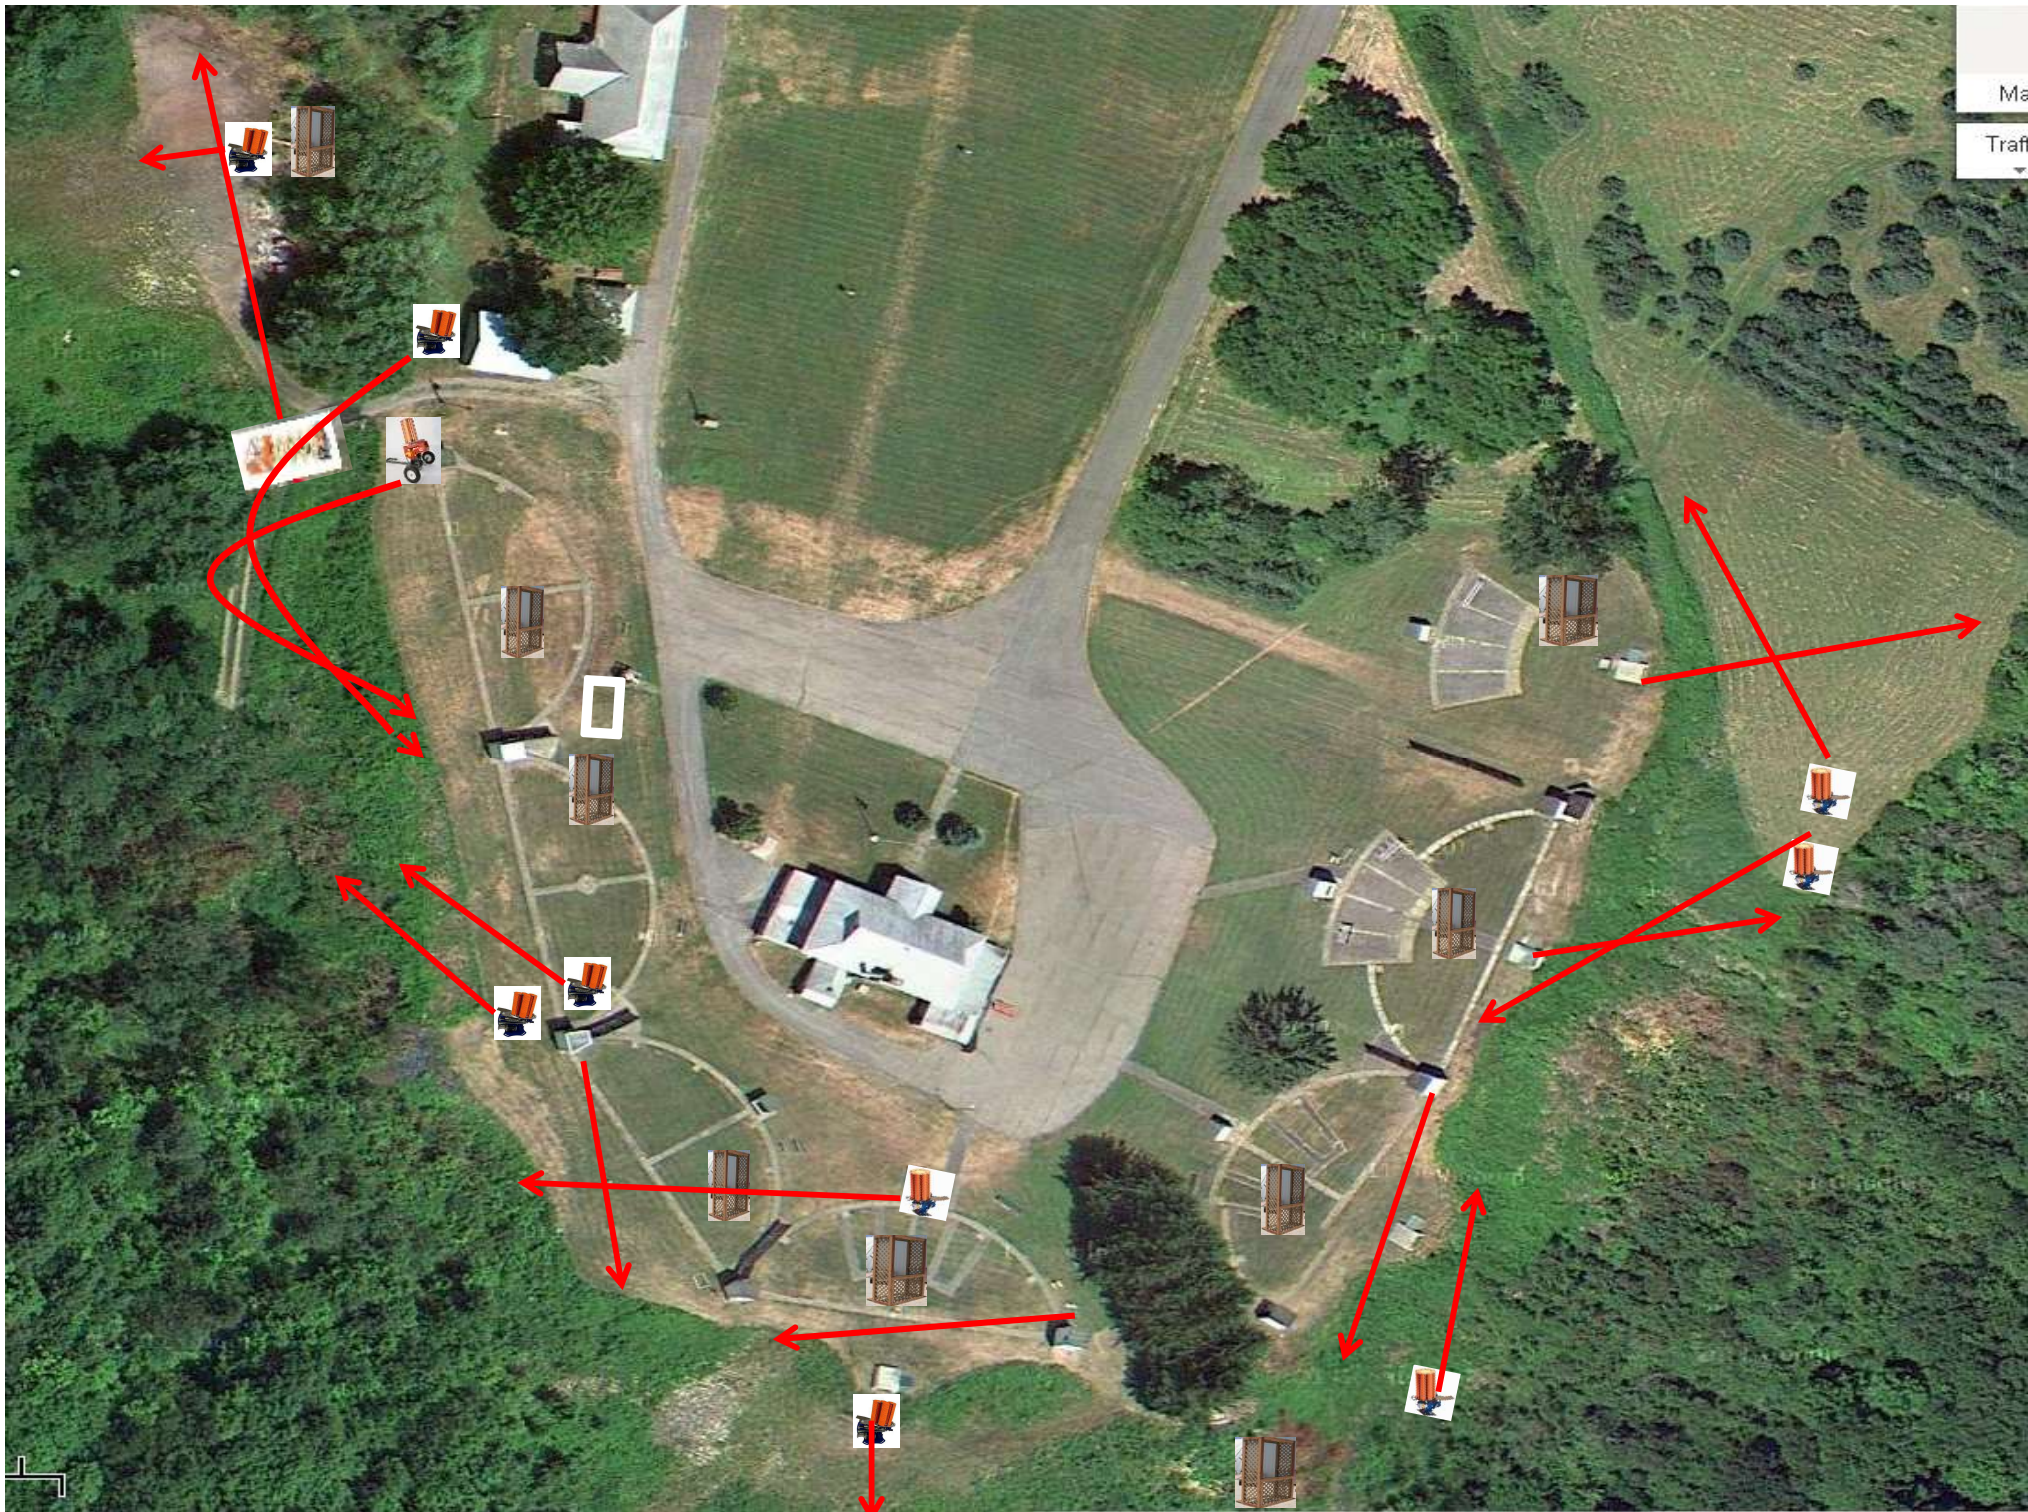

3 Report Pair (6)
Trap House then Promatic (Incomer)

Trap Field

3 Report Pair (6)
Trap House then Promatic (Incomer)

5-Stand

3 Report Pair (6)
High House then Promatic

Skeet 2

2 Following Pair (4)
~~Promatic then Promatic~~
~~Hold the Button Down~~
**** NOT USED ****

Skeet 6

3 Simo Pair (6)
Promatic (Teal) and Promatic (Lift)

The Pit

Ma
Traff

The Menu – 10/29/2022

The Menu Is Only A Suggestion

1) Trap Field	- 3 Report Pair	- Trap House then Promatic (Incomer)	(6)
2) 5-Stand	- 3 Report Pair	- Trap House then Promatic (Incomer)	(6)
3) Skeet #2	- 3 Report Pair	- High House then Promatic	(6)
4) Gallows	- 2 Following Pair	- Promatic then Promatic ** NOT USED **	
5) Skeet #3	- 3 Report Pair	- High House then Promatic (Teal)	(6)
6) Skeet #4	- 3 Report Pair	- Low House then Promatic (Pull House)	(6)
7) Skeet #5	- 3 Simo Pair	- Promatic and Promatic	(6)
8) Skeet #6	- 4 Report Pair	- Mec Chondel then Mec Battue	(8)
9) The Pit	- 3 Simo Pair	- Promatic (Teal) and Promatic (Lift)	(6)

			(50)