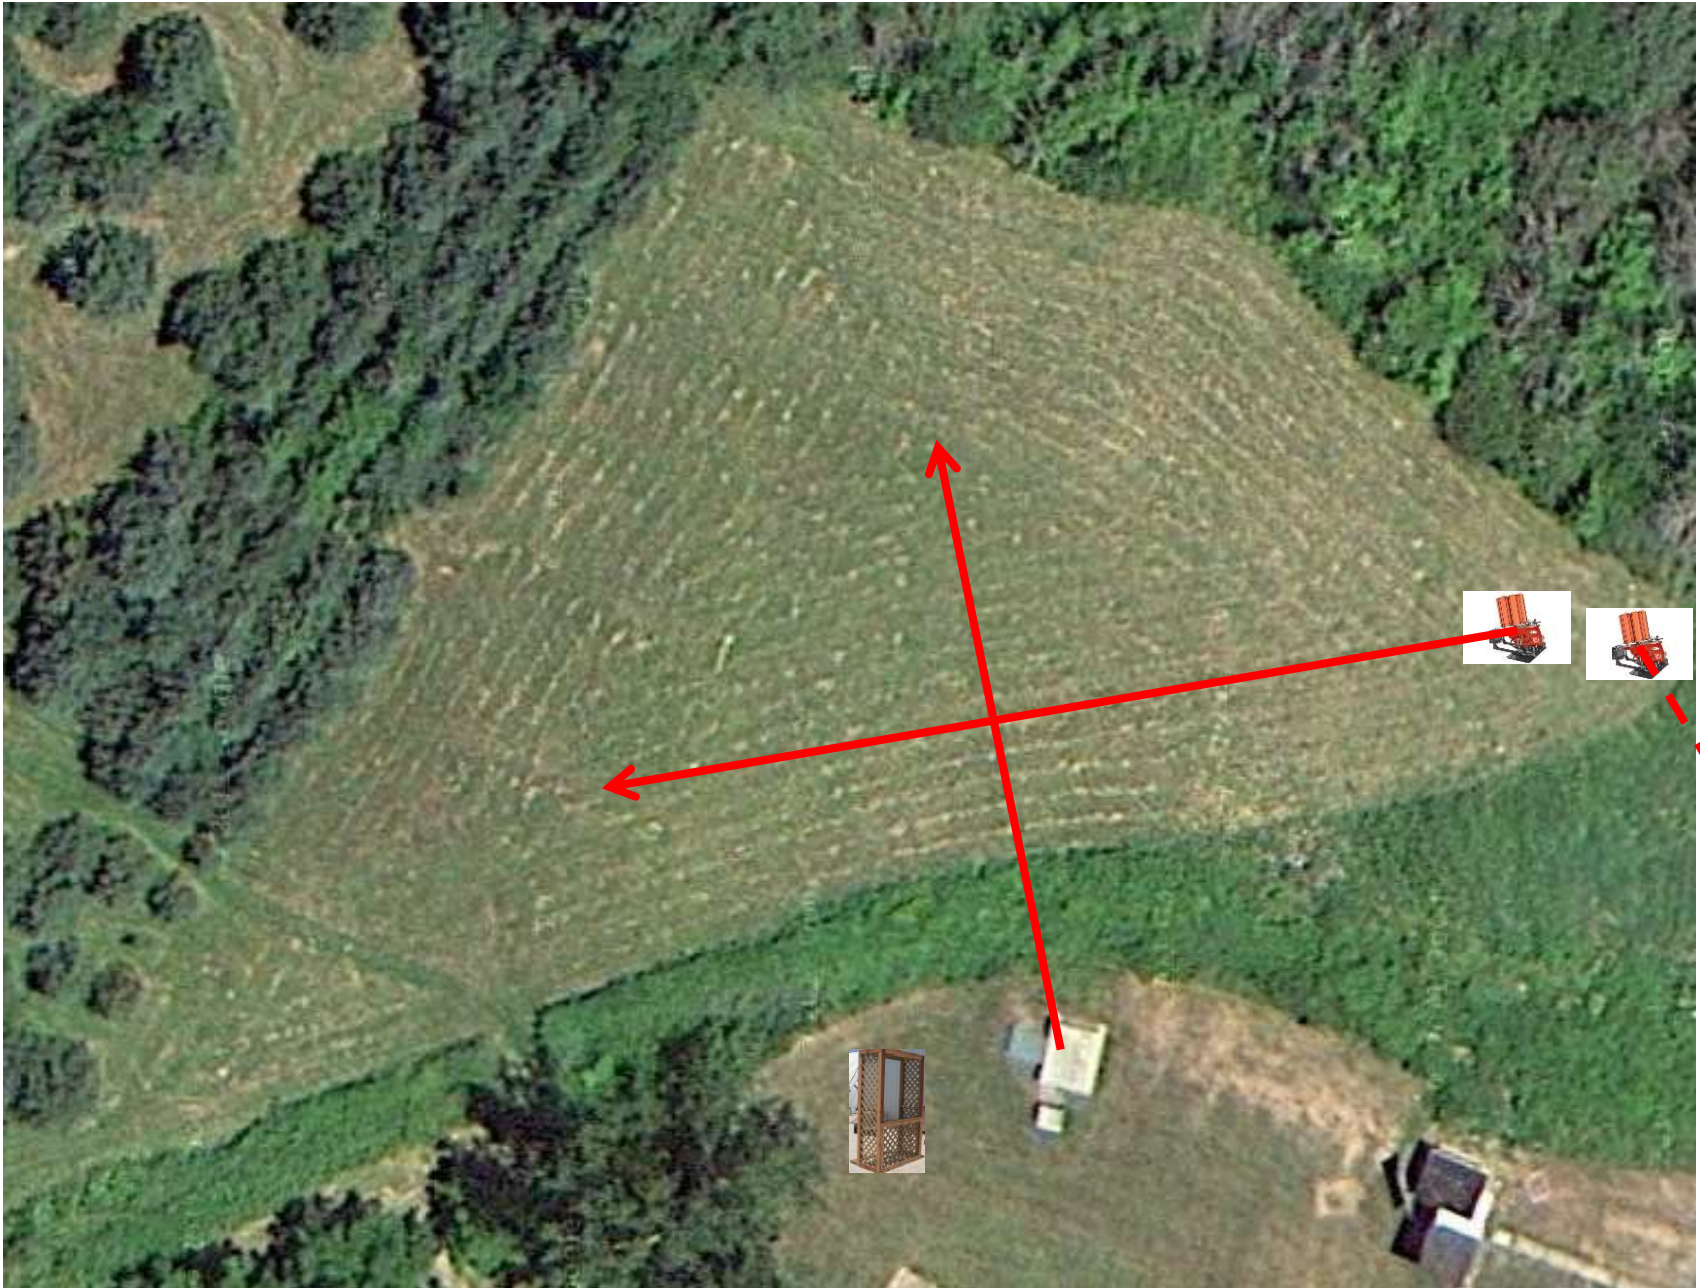

3 Report Pair (6)
Trap House then Promatic (Incomer)

Trap Field

3 Report Pair (6)
Trap House then Promatic (Incomer)

5-Stand

3 Report Pair (6)
High House then Promatic

Skeet 2

2 Following Pair (4)
~~Promatic then Promatic~~
~~Hold the Button Down~~
**** NOT USED ****

Skeet 6

3 Simo Pair (6)
Promatic (Teal) and Promatic (Lift)

The Pit

Ma
Traff

The Menu – 10/29/2022

The Menu Is Only A Suggestion

1) Trap Field	- 3 Report Pair	- Trap House then Promatic (Incomer)	(6)
2) 5-Stand	- 3 Report Pair	- Trap House then Promatic (Incomer)	(6)
3) Skeet #2	- 3 Report Pair	- High House then Promatic	(6)
4) Gallows	- 2 Following Pair	- Promatic then Promatic ** NOT USED **	
5) Skeet #3	- 3 Report Pair	- High House then Promatic (Teal)	(6)
6) Skeet #4	- 3 Report Pair	- Low House then Promatic (Pull House)	(6)
7) Skeet #5	- 3 Simo Pair	- Promatic and Promatic	(6)
8) Skeet #6	- 4 Report Pair	- Mec Chondel then Mec Battue	(8)
9) The Pit	- 3 Simo Pair	- Promatic (Teal) and Promatic (Lift)	(6)