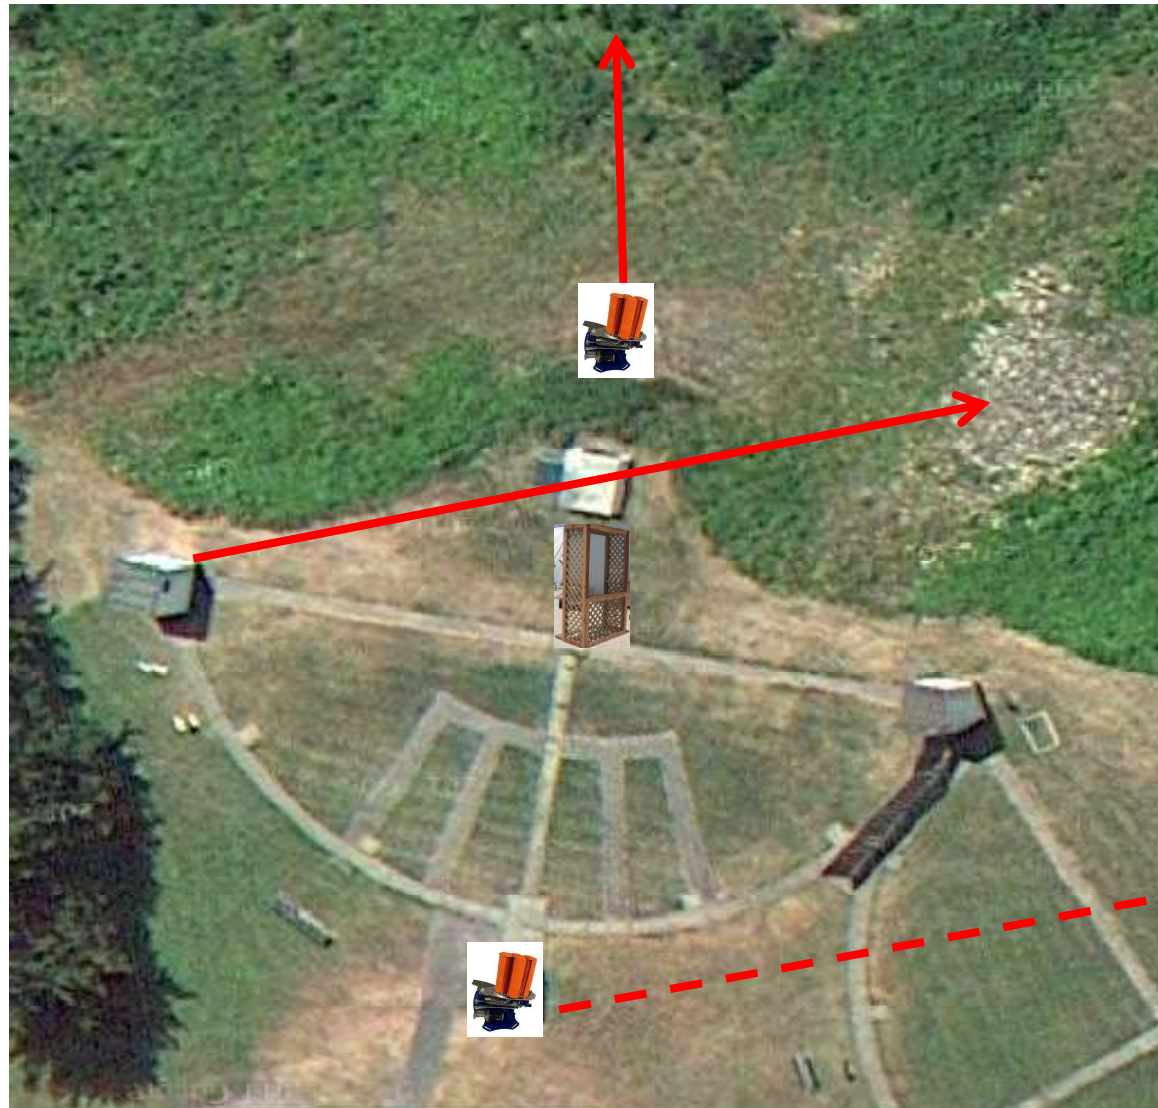

3 Report Pair (6)
High House then Promatic (Teal)

Skeet 3