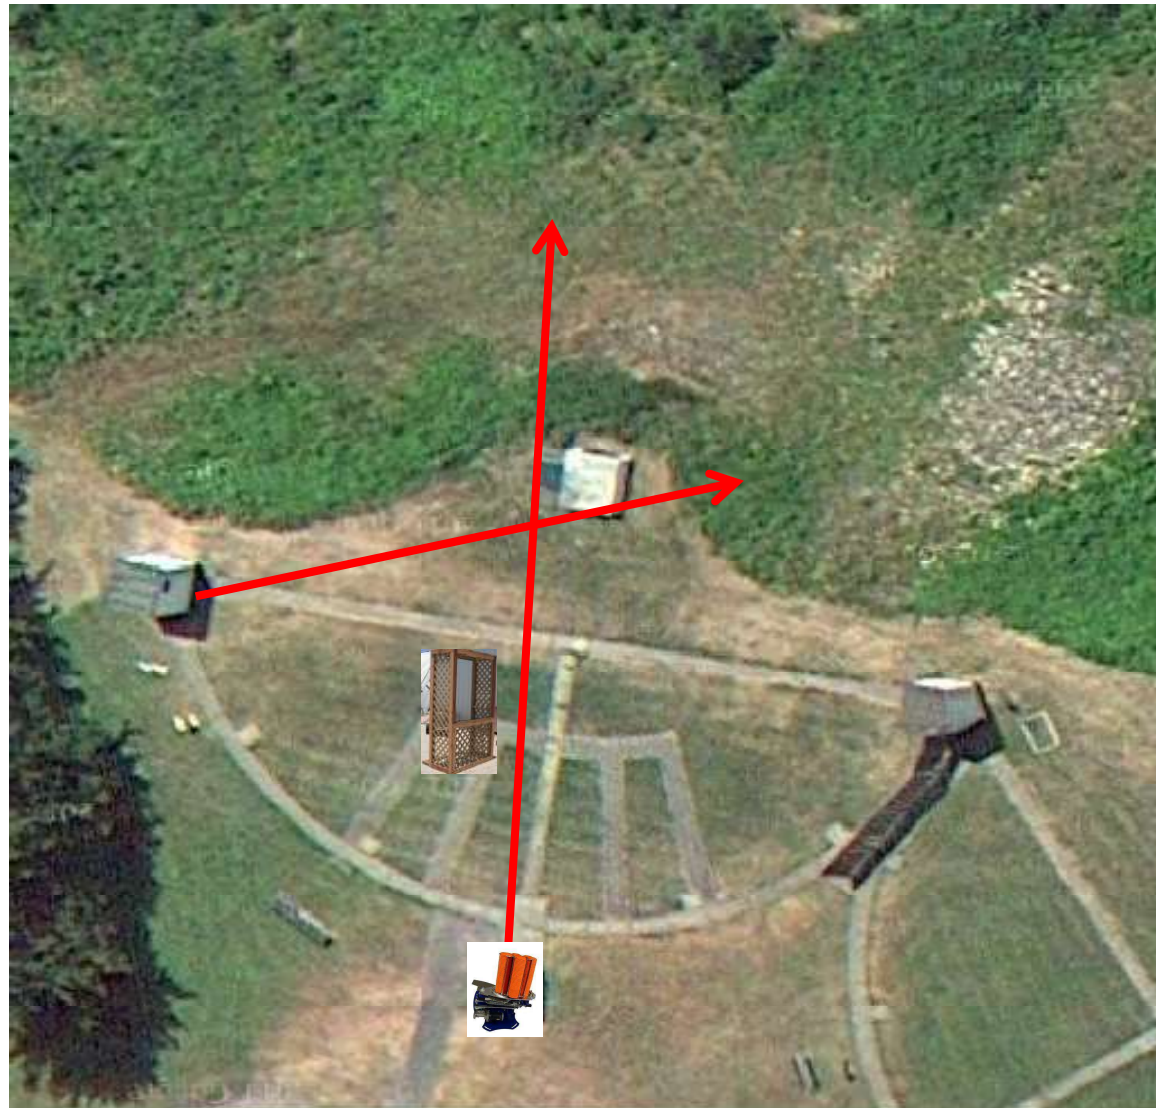

3 Report Pair (6)
Trap House then Promatic

Trap Field

3 Simo Pair (6)
Trap House and Overhead

5-Stand

3 Report Pair (6)
Low House then Promatic

Skeet 2

2 Following Pair (4)
Promatic then Promatic
Hold the Button Down

Gallows

3 Report Pair (6)
High House then Promatic (Overhead)

Skeet 3

3 Simo Pair (6)
High House and Promatic

Skeet 4

2 Report Pair (4)
Promatic (Front) then Promatic (Right)

Skeet 5

3 Simo Pair (6)
Promatic (Teal) and Promatic (Lift)

The Pit

Ma
Traff

The Menu – 10/22/2022

The Menu Is Only A Suggestion

1) Trap Field	- 3 Report Pair	- Trap House then Promatic	(6)
2) 5-Stand	- 3 Simo Pair	- Trap House and Overhead	(6)
3) Skeet #2	- 3 Report Pair	- Low House then Promatic	(6)
4) Gallows	- 2 Following Pair	- Promatic then Promatic	(4)
** Hold the Button Down **			
5) Skeet #3	- 3 Report Pair	- High House then Promatic (Overhead)	(6)
6) Skeet #4	- 3 Simo Pair	- High House and Promatic	(6)
7) Skeet #5	- 2 Report Pair	- Promatic (Front) then Promatic (Right)	(4)
8) Skeet #6	- 3 Simo Pair	- Mec Chondel and Mec Battue(B)	(6)
9) The Pit	- 3 Simo Pair	- Promatic (Teal) and Promatic (Lift)	(6)