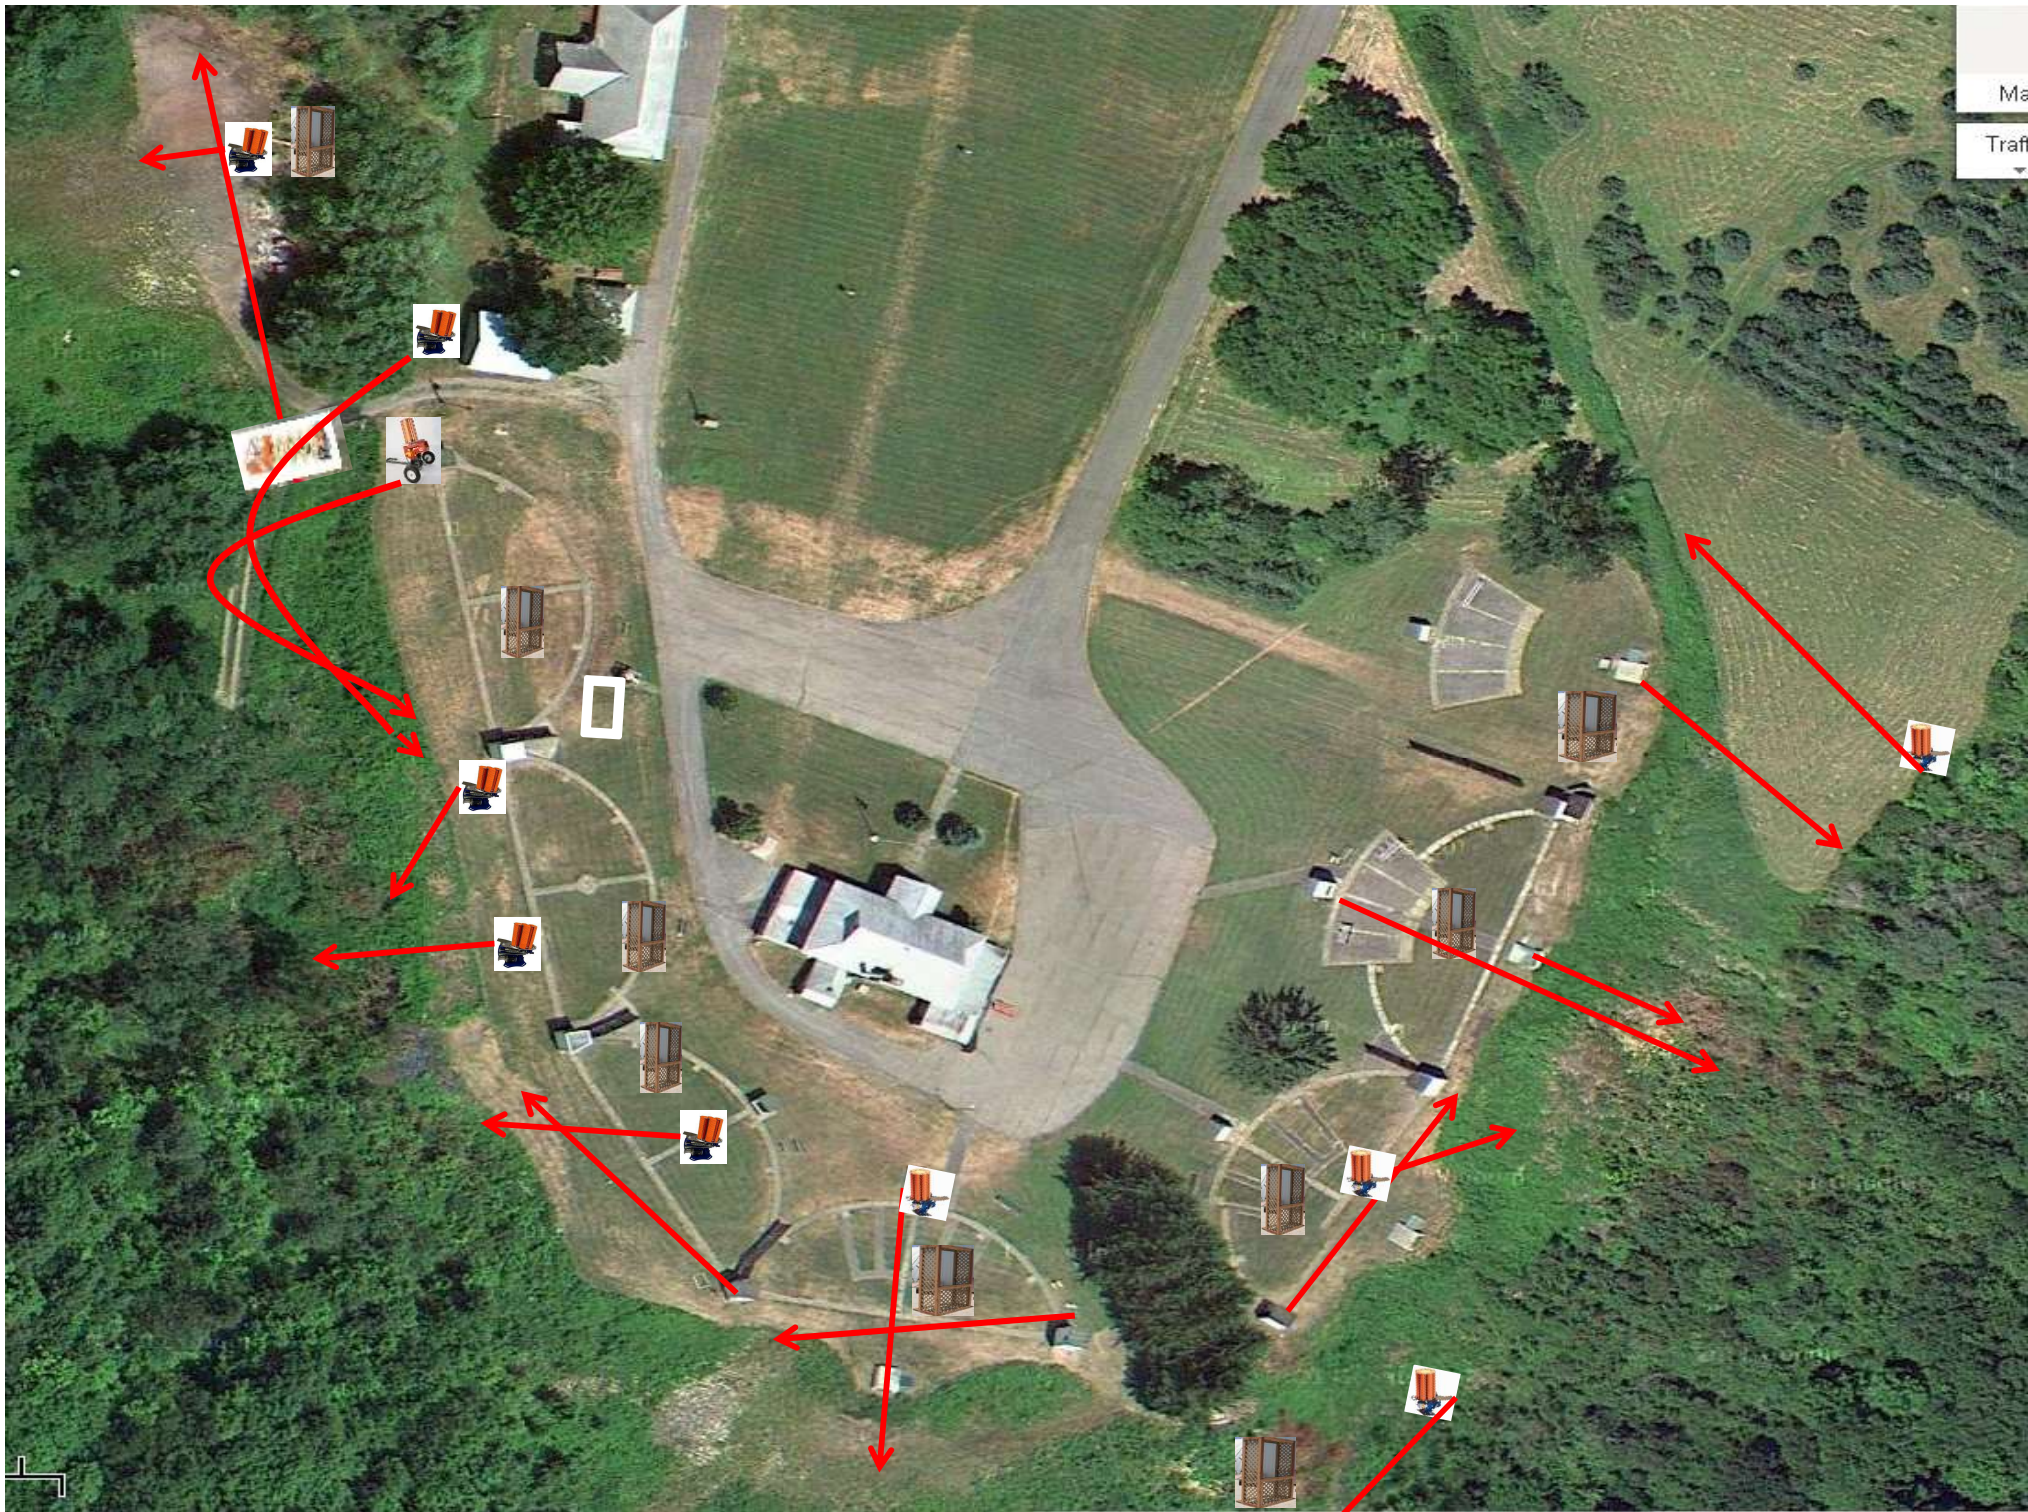

3 Report Pair (6)
Trap House then Promatic

Trap Field

3 Simo Pair (6)
Trap House and Overhead

5-Stand

3 Report Pair (6)
Low House then Promatic

Skeet 2

2 Following Pair (4)
Promatic then Promatic
Hold the Button Down

Gallows

3 Report Pair (6)
High House then Promatic (Overhead)

Skeet 3

3 Simo Pair (6)
High House and Promatic

Skeet 4

2 Report Pair (4)
Promatic (Front) then Promatic (Right)

Skeet 5

3 Simo Pair (6)
Promatic (Teal) and Promatic (Lift)

The Pit

Ma
Traff

The Menu – 10/22/2022

The Menu Is Only A Suggestion

1) Trap Field	- 3 Report Pair	- Trap House then Promatic	(6)
2) 5-Stand	- 3 Simo Pair	- Trap House and Overhead	(6)
3) Skeet #2	- 3 Report Pair	- Low House then Promatic	(6)
4) Gallows	- 2 Following Pair	- Promatic then Promatic	(4)
** Hold the Button Down **			
5) Skeet #3	- 3 Report Pair	- High House then Promatic (Overhead)	(6)
6) Skeet #4	- 3 Simo Pair	- High House and Promatic	(6)
7) Skeet #5	- 2 Report Pair	- Promatic (Front) then Promatic (Right)	(4)
8) Skeet #6	- 3 Simo Pair	- Mec Chondel and Mec Battue(B)	(6)
9) The Pit	- 3 Simo Pair	- Promatic (Teal) and Promatic (Lift)	(6)

			(50)