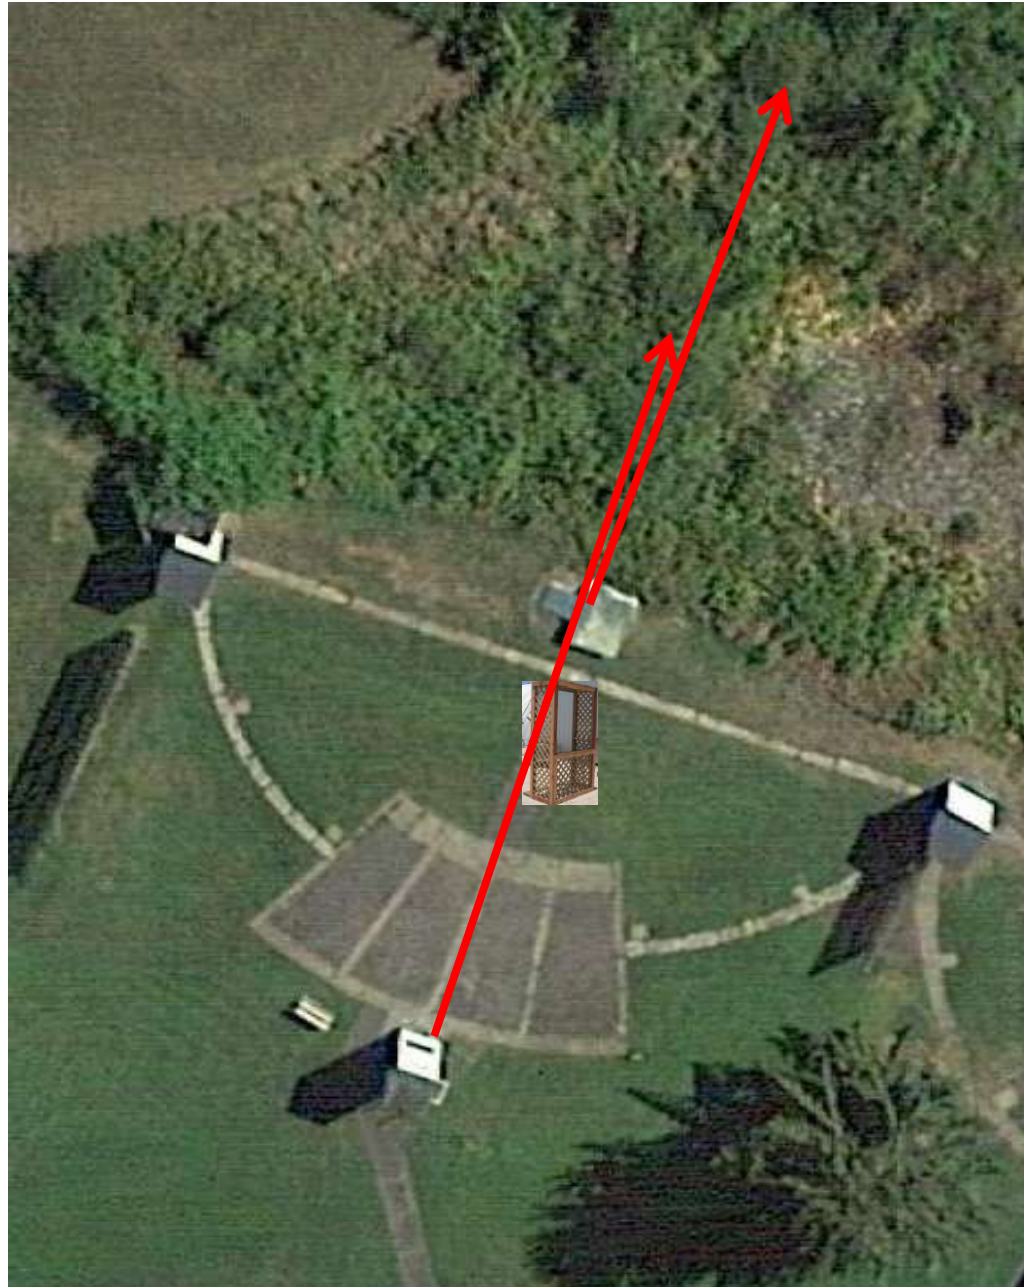

3 Report Pair (6)
Trap House then Promatic

Trap Field

3 Simo Pair (6)
Trap House and Overhead

5-Stand

3 Report Pair (6)
Low House then Promatic

Skeet 2

2 Following Pair (4)
Promatic then Promatic
Hold the Button Down

The Pit

Ma
Traff

The Menu – 10/22/2022

The Menu Is Only A Suggestion

1) Trap Field	- 3 Report Pair	- Trap House then Promatic	(6)
2) 5-Stand	- 3 Simo Pair	- Trap House and Overhead	(6)
3) Skeet #2	- 3 Report Pair	- Low House then Promatic	(6)
4) Gallows	- 2 Following Pair	- Promatic then Promatic	(4)
** Hold the Button Down **			
5) Skeet #3	- 3 Report Pair	- High House then Promatic (Overhead)	(6)
6) Skeet #4	- 3 Simo Pair	- High House and Promatic	(6)
7) Skeet #5	- 2 Report Pair	- Promatic (Front) then Promatic (Right)	(4)
8) Skeet #6	- 3 Simo Pair	- Mec Chondel and Mec Battue(B)	(6)
9) The Pit	- 3 Simo Pair	- Promatic (Teal) and Promatic (Lift)	(6)