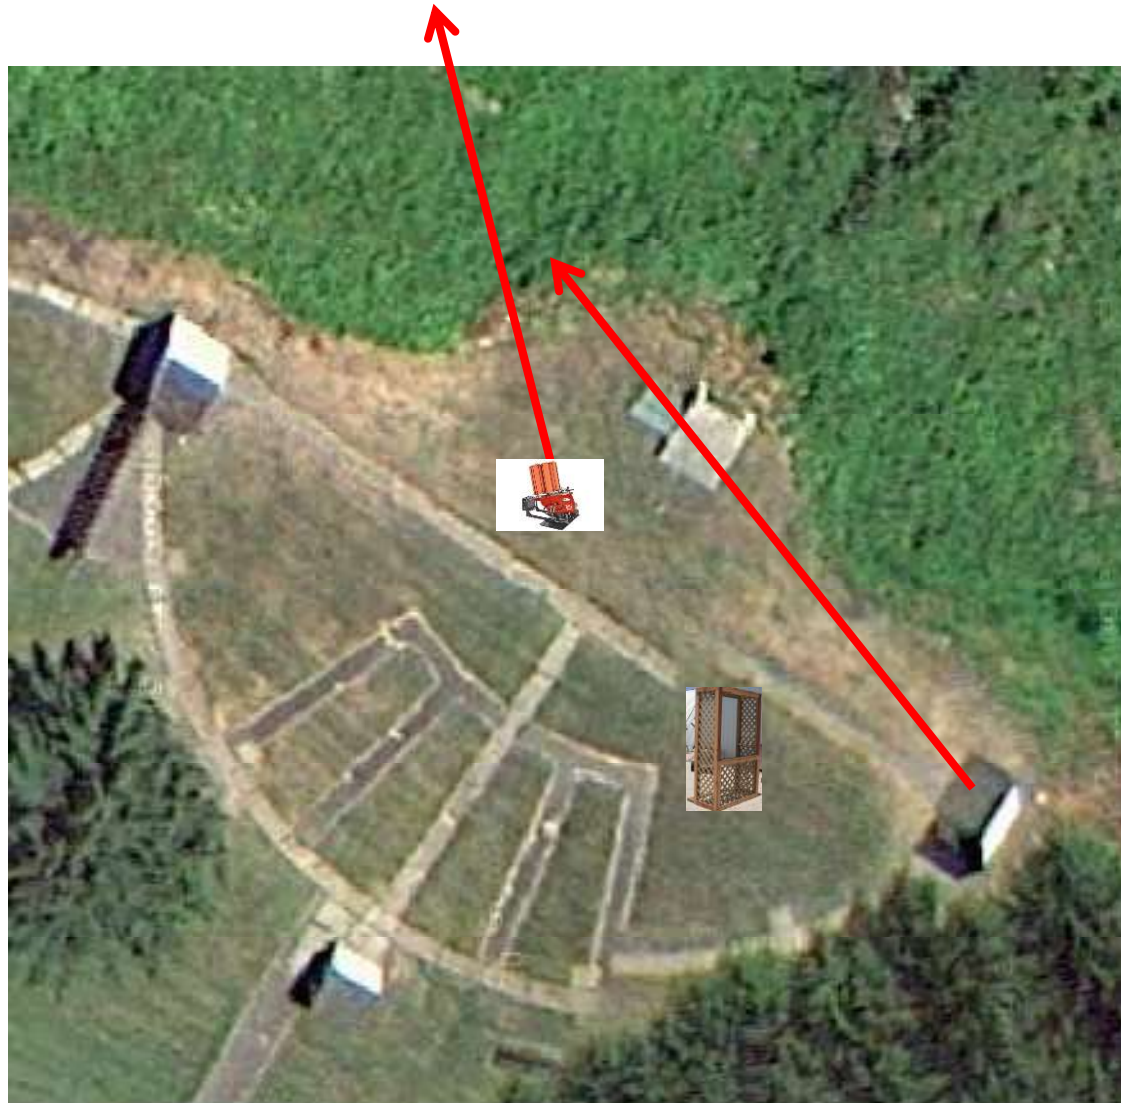

3 Report Pair (6)
Trap House then Promatic

Trap Field

3 Simo Pair (6)
Trap House and Overhead

5-Stand

3 Report Pair (6)
Low House then Promatic

Skeet 2

2 Following Pair (4)
Promatic then Promatic
Hold the Button Down

The Pit

Ma
Traff

The Menu – 10/22/2022

The Menu Is Only A Suggestion

1) Trap Field	- 3 Report Pair	- Trap House then Promatic	(6)
2) 5-Stand	- 3 Simo Pair	- Trap House and Overhead	(6)
3) Skeet #2	- 3 Report Pair	- Low House then Promatic	(6)
4) Gallows	- 2 Following Pair	- Promatic then Promatic	(4)
** Hold the Button Down **			
5) Skeet #3	- 3 Report Pair	- High House then Promatic (Overhead)	(6)
6) Skeet #4	- 3 Simo Pair	- High House and Promatic	(6)
7) Skeet #5	- 2 Report Pair	- Promatic (Front) then Promatic (Right)	(4)
8) Skeet #6	- 3 Simo Pair	- Mec Chondel and Mec Battue(B)	(6)
9) The Pit	- 3 Simo Pair	- Promatic (Teal) and Promatic (Lift)	(6)