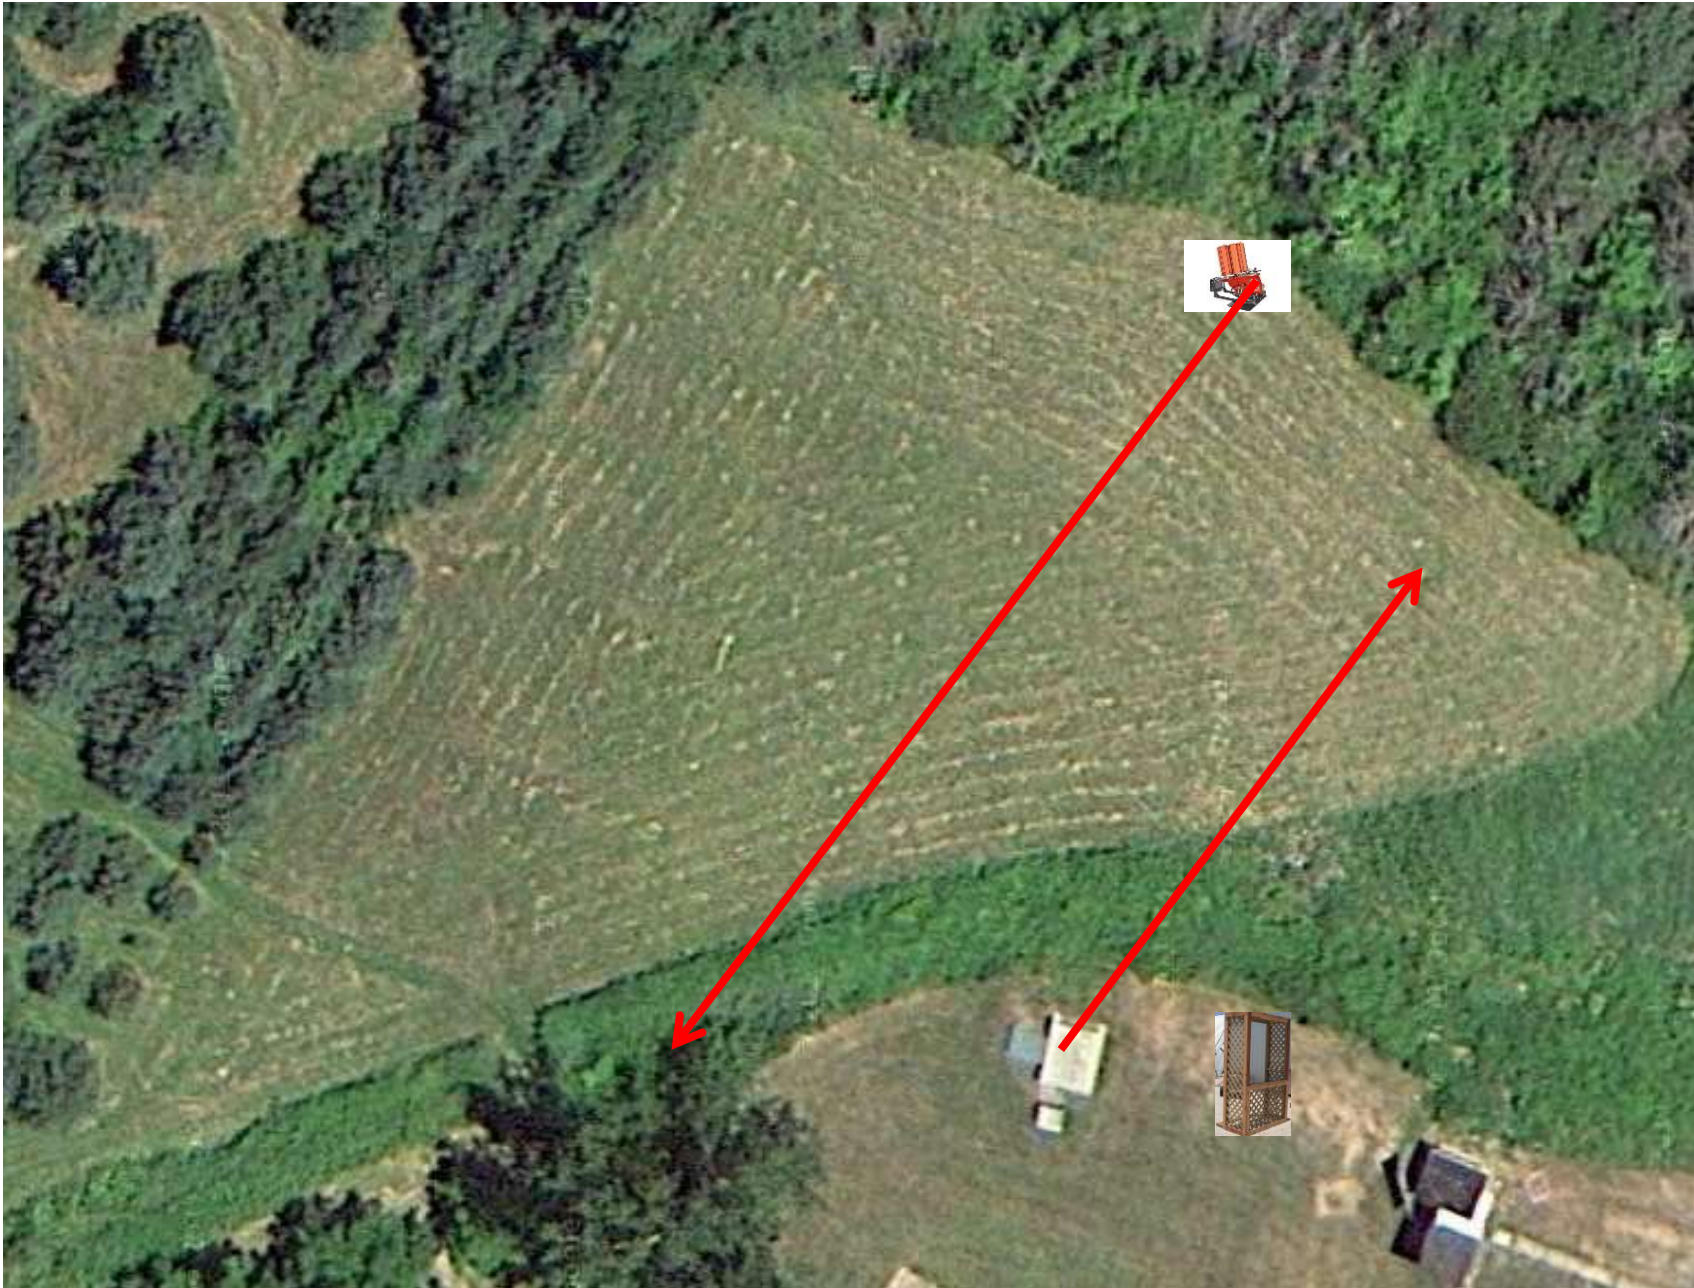

3 Report Pair (6)
Trap House then Promatic

Trap Field

3 Simo Pair (6)
Trap House and Overhead

5-Stand

3 Report Pair (6)
Low House then Promatic

Skeet 2

2 Following Pair (4)
Promatic then Promatic
Hold the Button Down

Gallows

3 Report Pair (6)
High House then Promatic (Overhead)

Skeet 3

3 Simo Pair (6)
High House and Promatic

Skeet 4

2 Report Pair (4)
Promatic (Front) then Promatic (Right)

Skeet 5

3 Simo Pair (6)
Promatic (Teal) and Promatic (Lift)

The Pit

Ma
Traff

The Menu – 10/22/2022

The Menu Is Only A Suggestion

1) Trap Field	- 3 Report Pair	- Trap House then Promatic	(6)
2) 5-Stand	- 3 Simo Pair	- Trap House and Overhead	(6)
3) Skeet #2	- 3 Report Pair	- Low House then Promatic	(6)
4) Gallows	- 2 Following Pair	- Promatic then Promatic	(4)
** Hold the Button Down **			
5) Skeet #3	- 3 Report Pair	- High House then Promatic (Overhead)	(6)
6) Skeet #4	- 3 Simo Pair	- High House and Promatic	(6)
7) Skeet #5	- 2 Report Pair	- Promatic (Front) then Promatic (Right)	(4)
8) Skeet #6	- 3 Simo Pair	- Mec Chondel and Mec Battue(B)	(6)
9) The Pit	- 3 Simo Pair	- Promatic (Teal) and Promatic (Lift)	(6)