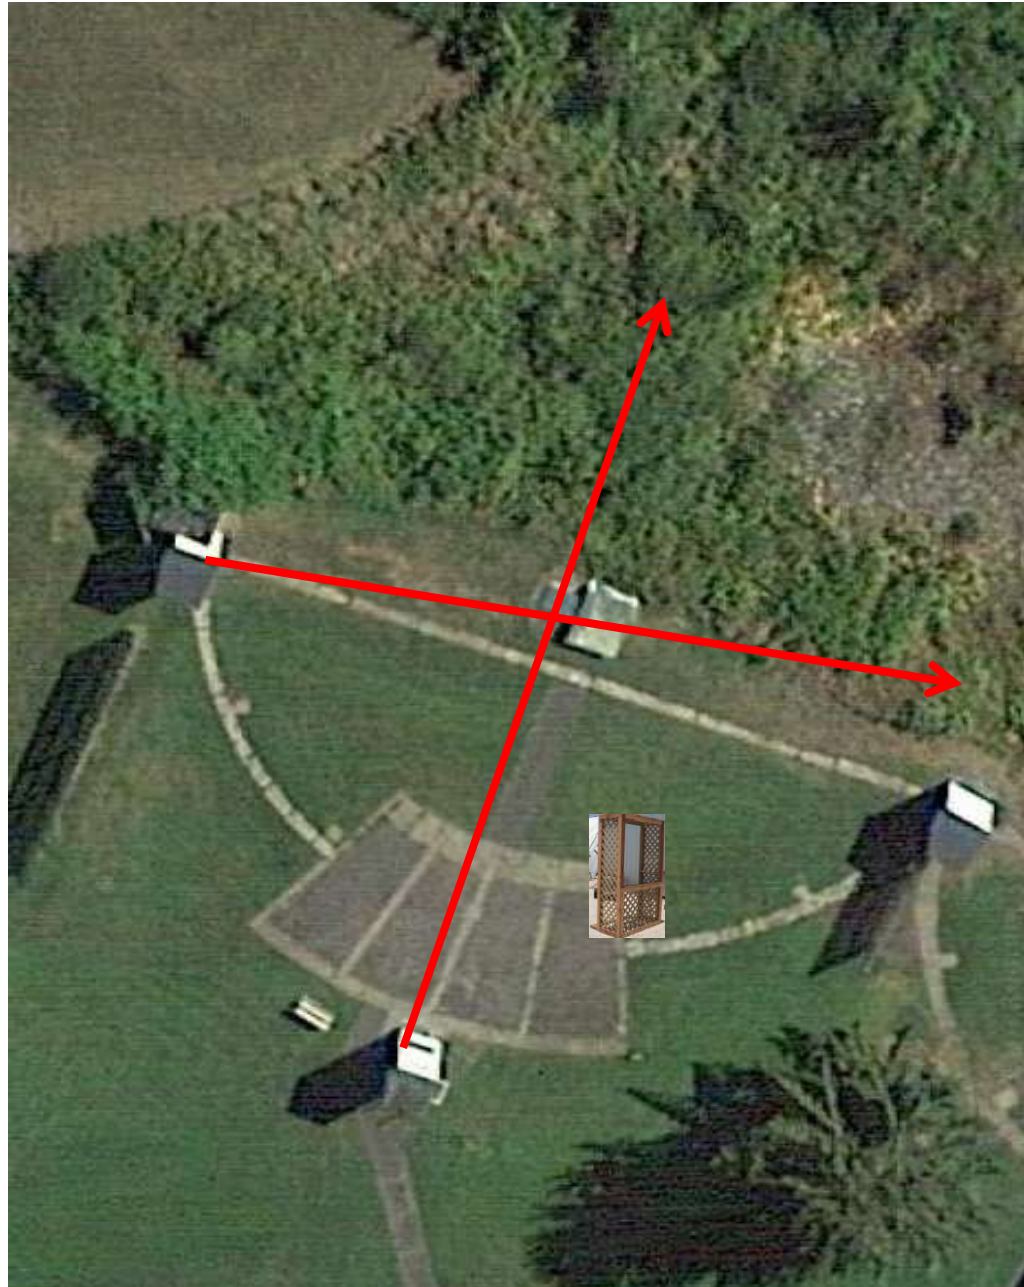

3 Report Pair (6)
Trap House then Promatic

Trap Field

3 Report Pair (6)
Overhead then High House

5-Stand

3 Report Pair (6)
Low House then Promatic

Skeet 2

2 Following Pair (4)
Promatic then Promatic
Hold the Button Down
***** Trap Next To High House *****

Skeet 6

2 Report Pair (4)
Promatic (Lift) and Promatic (Lift)

The Pit

The Menu – 09/24/2022

The Menu Is Only A Suggestion

1) Trap Field	- 3 Report Pair	- Trap House then Promatic	(6)
2) 5-Stand	- 3 Report Pair	- Overhead then High House	(6)
3) Skeet #2	- 3 Report Pair	- Low House then Promatic	(6)
4) Gallows	- 2 Following Pair	- Promatic then Promatic	(4)
** Hold the Button Down **			
5) Skeet #3	- 3 Report Pair	- High House then Promatic (Teal)	(6)
6) Skeet #4	- 3 Simo Pair	- Low House and Promatic (Pull House)	(6)
7) Skeet #5	- 3 Simo Pair	- Mec Chondel and Promatic	(6)
8) Skeet #6	- 3 Report Pair	- Promatic (A) then Promatic (B)	(6)
9) The Pit	- 2 Report Pair	- Promatic (Lift) then Promatic (Lift)	(4)