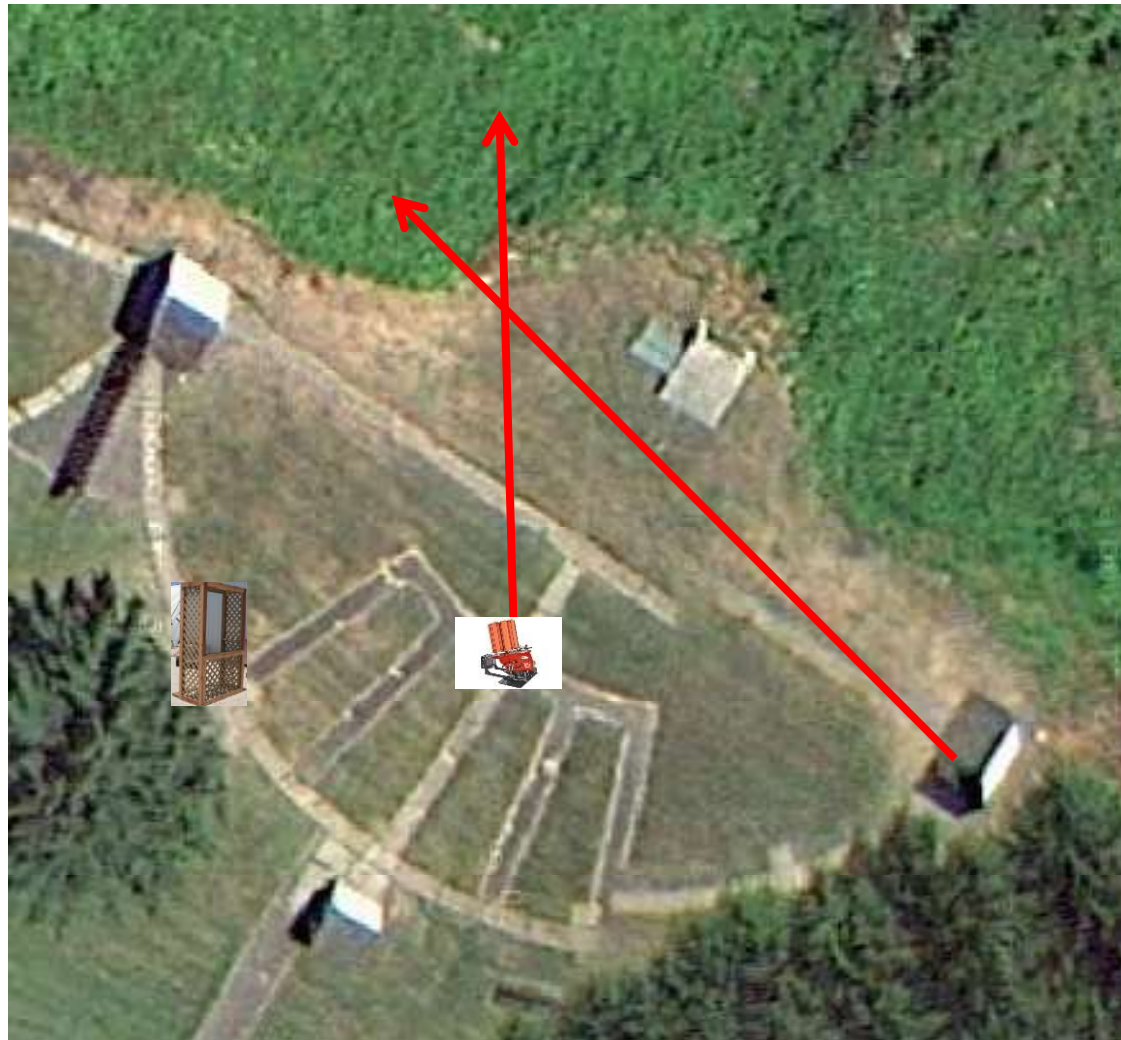

3 Report Pair (6)
Trap House then Promatic

Trap Field

3 Report Pair (6)
Overhead then High House

5-Stand

3 Report Pair (6)
Low House then Promatic

Skeet 2

2 Following Pair (4)
Promatic then Promatic
Hold the Button Down
***** Trap Next To High House *****

Skeet 6

2 Report Pair (4)
Promatic (Lift) and Promatic (Lift)

The Pit

The Menu – 09/24/2022

The Menu Is Only A Suggestion

1) Trap Field	- 3 Report Pair	- Trap House then Promatic	(6)
2) 5-Stand	- 3 Report Pair	- Overhead then High House	(6)
3) Skeet #2	- 3 Report Pair	- Low House then Promatic	(6)
4) Gallows	- 2 Following Pair	- Promatic then Promatic	(4)
** Hold the Button Down **			
5) Skeet #3	- 3 Report Pair	- High House then Promatic (Teal)	(6)
6) Skeet #4	- 3 Simo Pair	- Low House and Promatic (Pull House)	(6)
7) Skeet #5	- 3 Simo Pair	- Mec Chondel and Promatic	(6)
8) Skeet #6	- 3 Report Pair	- Promatic (A) then Promatic (B)	(6)
9) The Pit	- 2 Report Pair	- Promatic (Lift) then Promatic (Lift)	(4)