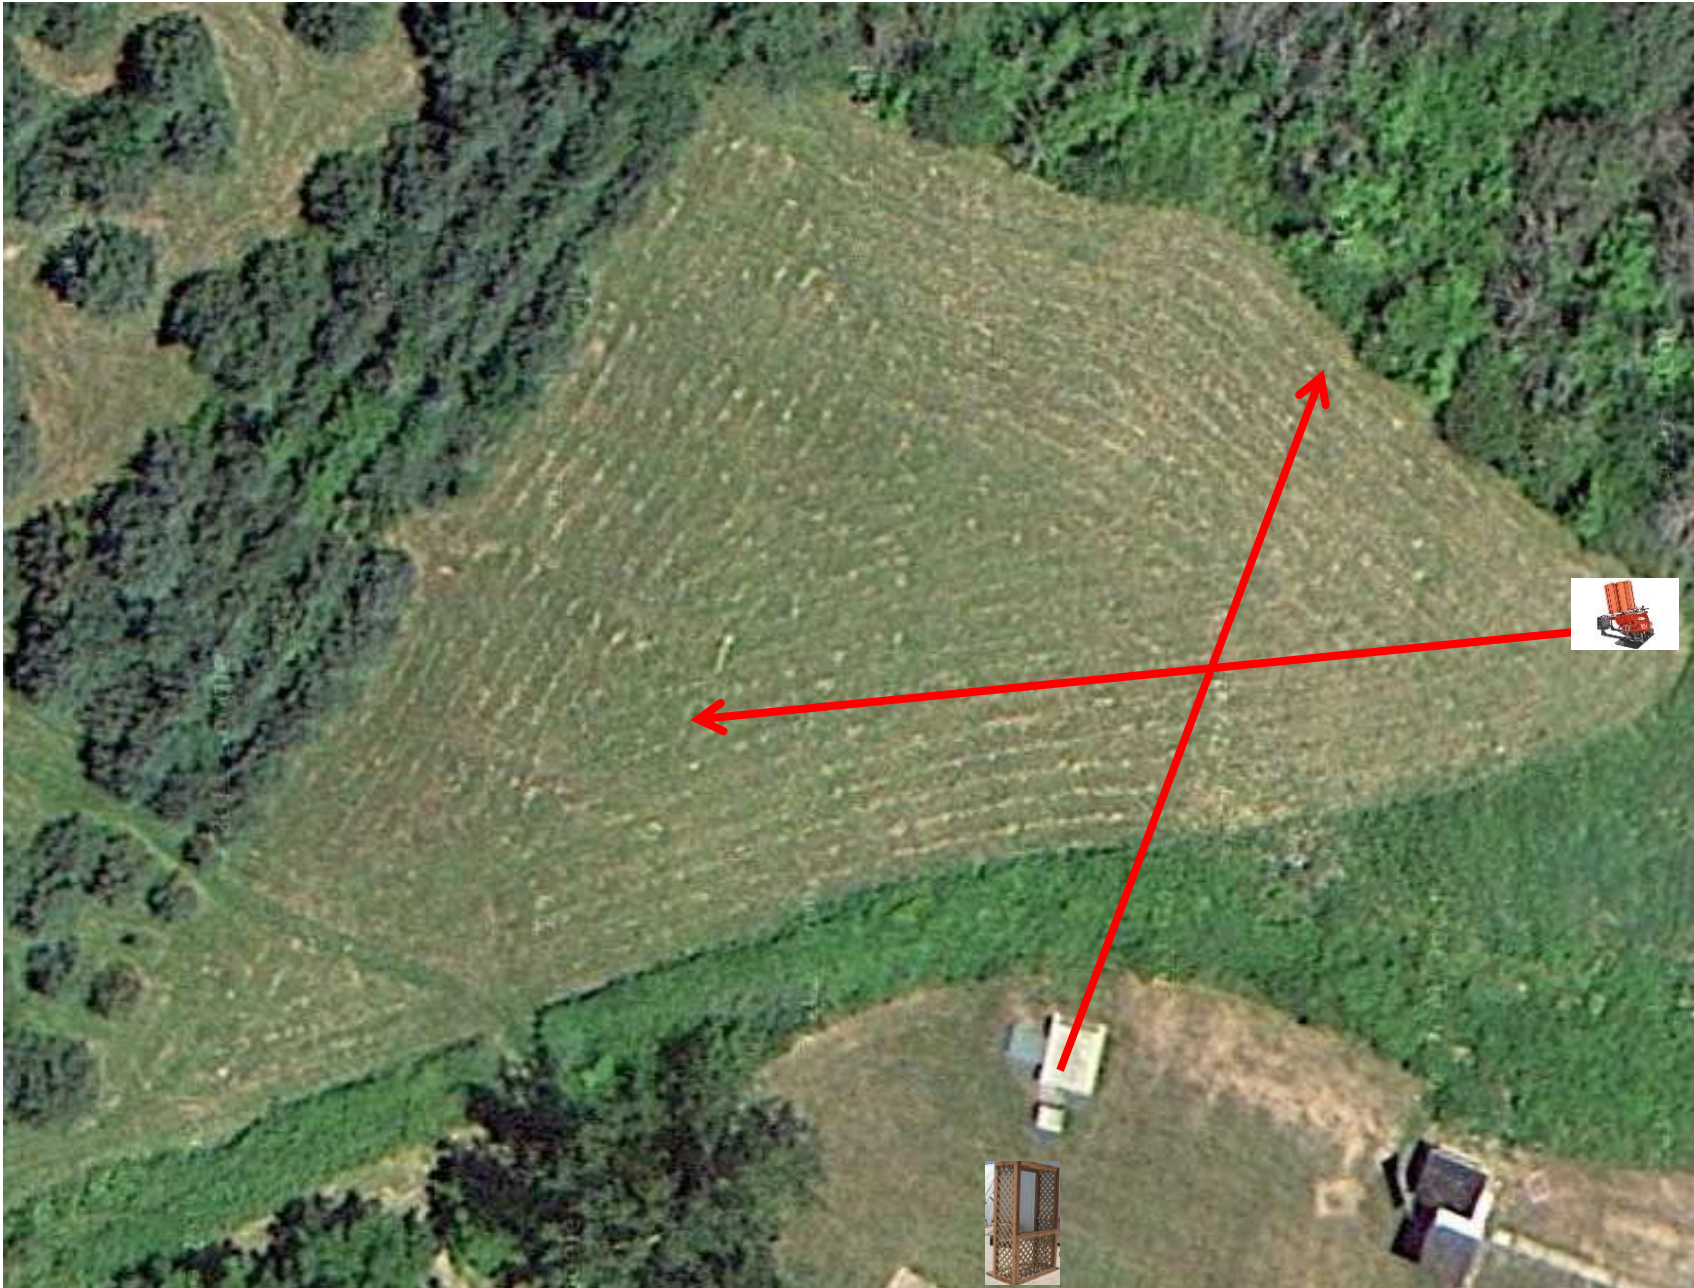

3 Report Pair (6)
Trap House then Promatic

Trap Field

3 Report Pair (6)
Overhead then High House

5-Stand

3 Report Pair (6)
Low House then Promatic

Skeet 2

2 Following Pair (4)
Promatic then Promatic
Hold the Button Down
***** Trap Next To High House *****

Skeet 6

2 Report Pair (4)
Promatic (Lift) and Promatic (Lift)

The Pit

The Menu – 09/24/2022

The Menu Is Only A Suggestion

1) Trap Field	- 3 Report Pair	- Trap House then Promatic	(6)
2) 5-Stand	- 3 Report Pair	- Overhead then High House	(6)
3) Skeet #2	- 3 Report Pair	- Low House then Promatic	(6)
4) Gallows	- 2 Following Pair	- Promatic then Promatic	(4)
** Hold the Button Down **			
5) Skeet #3	- 3 Report Pair	- High House then Promatic (Teal)	(6)
6) Skeet #4	- 3 Simo Pair	- Low House and Promatic (Pull House)	(6)
7) Skeet #5	- 3 Simo Pair	- Mec Chondel and Promatic	(6)
8) Skeet #6	- 3 Report Pair	- Promatic (A) then Promatic (B)	(6)
9) The Pit	- 2 Report Pair	- Promatic (Lift) then Promatic (Lift)	(4)