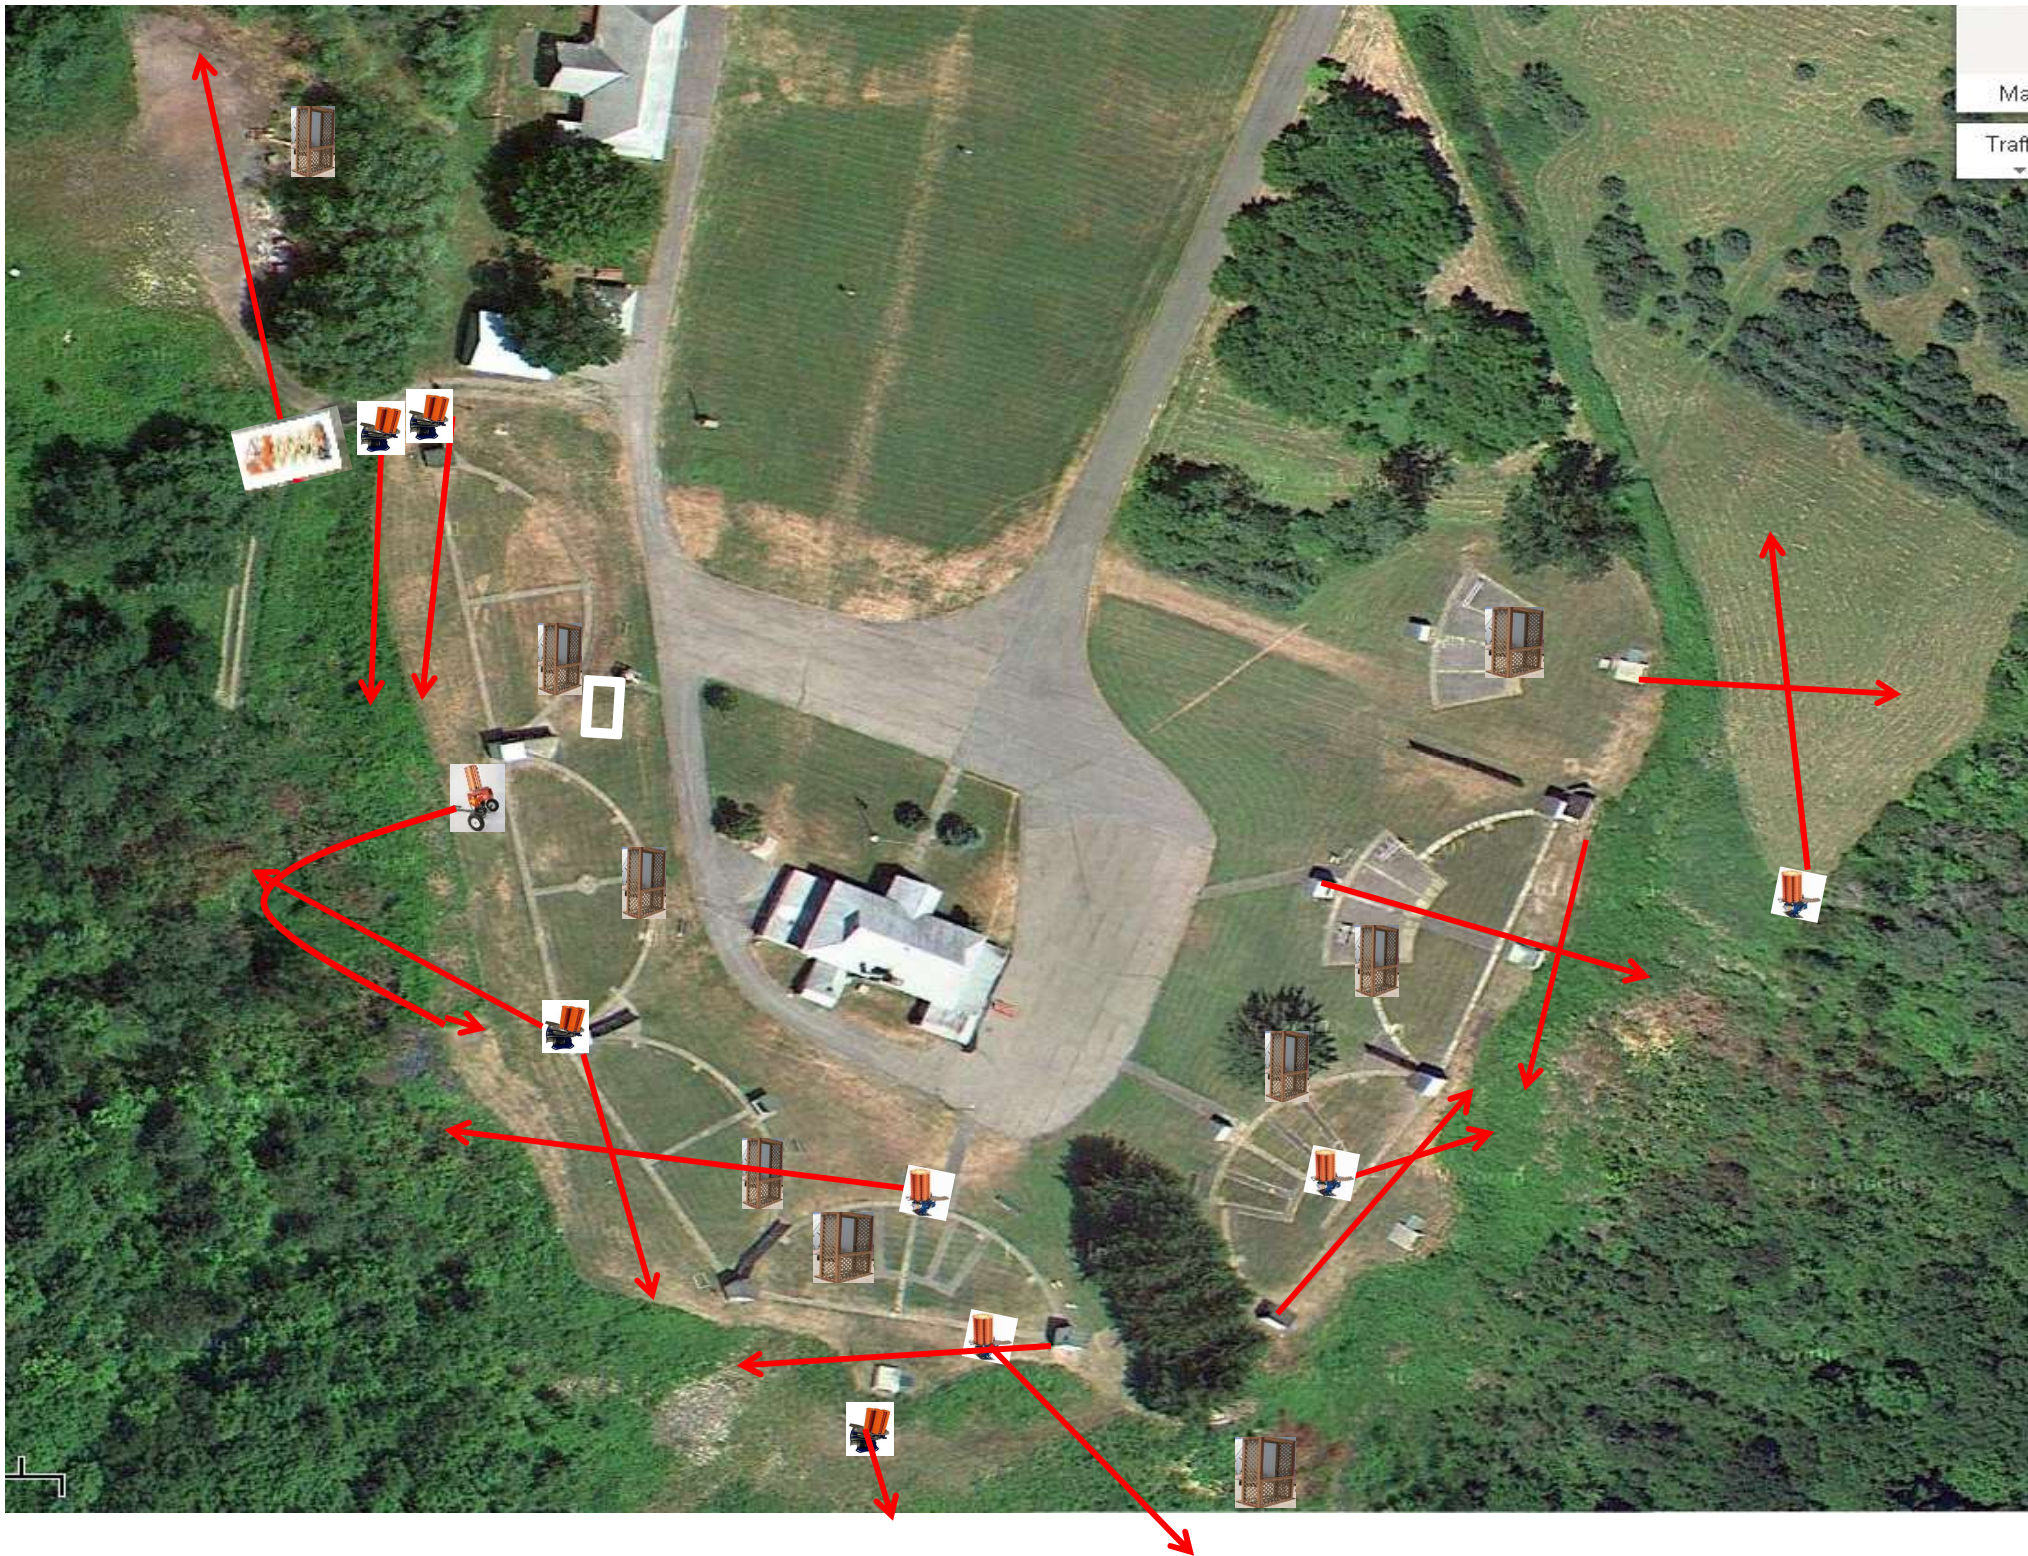

3 Report Pair (6)
Trap House then Promatic

Trap Field

3 Report Pair (6)
Overhead then High House

5-Stand

3 Report Pair (6)
Low House then Promatic

Skeet 2

2 Following Pair (4)
Promatic then Promatic
Hold the Button Down
***** Trap Next To High House *****

Gallows

3 Report Pair (6)
High House then Promatic (Teal)

Skeet 3

3 Simo Pair (6)
Low House and Promatic (Pull House)

Skeet 4

3 Simo Pair (6)
Promatic and Mec Chondel

Skeet 5

3 Report Pair (6)
Promatic (A) then Promatic (B)

Skeet 6

2 Report Pair (4)
Promatic (Lift) and Promatic (Lift)

The Pit

The Menu – 09/24/2022

The Menu Is Only A Suggestion

1) Trap Field	- 3 Report Pair	- Trap House then Promatic	(6)
2) 5-Stand	- 3 Report Pair	- Overhead then High House	(6)
3) Skeet #2	- 3 Report Pair	- Low House then Promatic	(6)
4) Gallows	- 2 Following Pair	- Promatic then Promatic	(4)
** Hold the Button Down **			
5) Skeet #3	- 3 Report Pair	- High House then Promatic (Teal)	(6)
6) Skeet #4	- 3 Simo Pair	- Low House and Promatic (Pull House)	(6)
7) Skeet #5	- 3 Simo Pair	- Mec Chondel and Promatic	(6)
8) Skeet #6	- 3 Report Pair	- Promatic (A) then Promatic (B)	(6)
9) The Pit	- 2 Report Pair	- Promatic (Lift) then Promatic (Lift)	(4)

			(50)