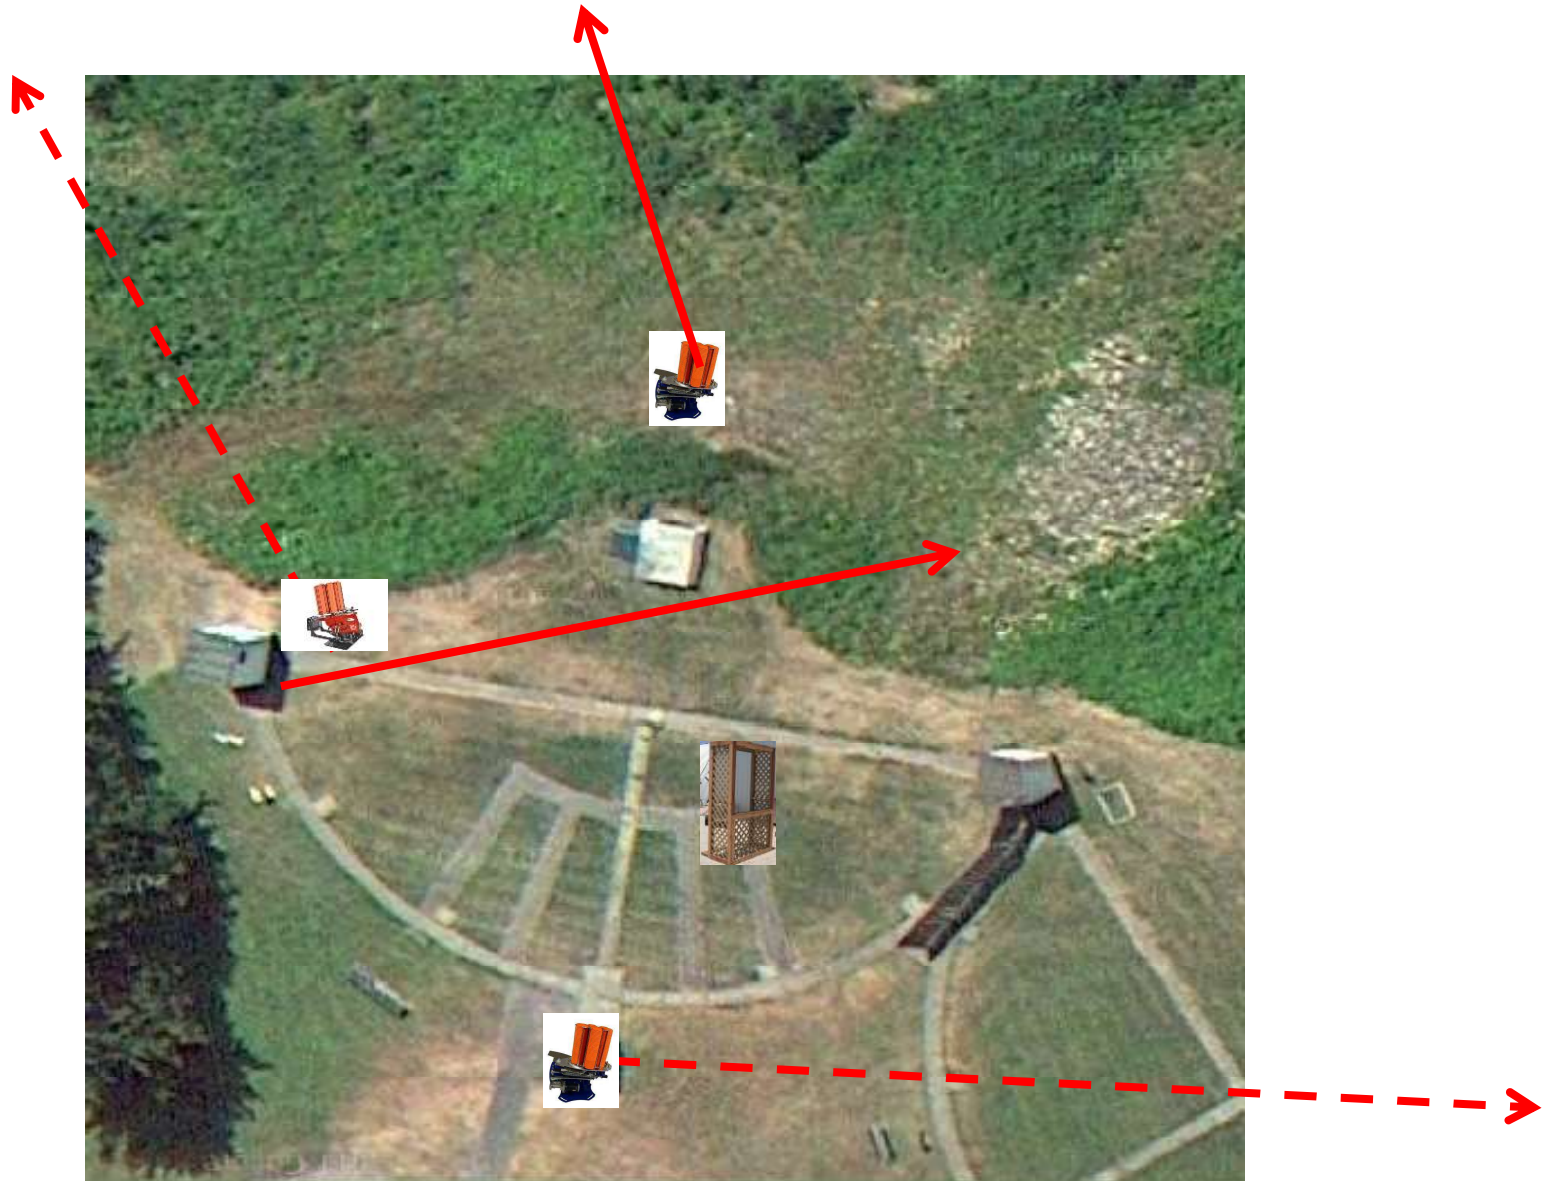

3 Report Pair (6)
High House then Promatic (Teal)

Skeet 3