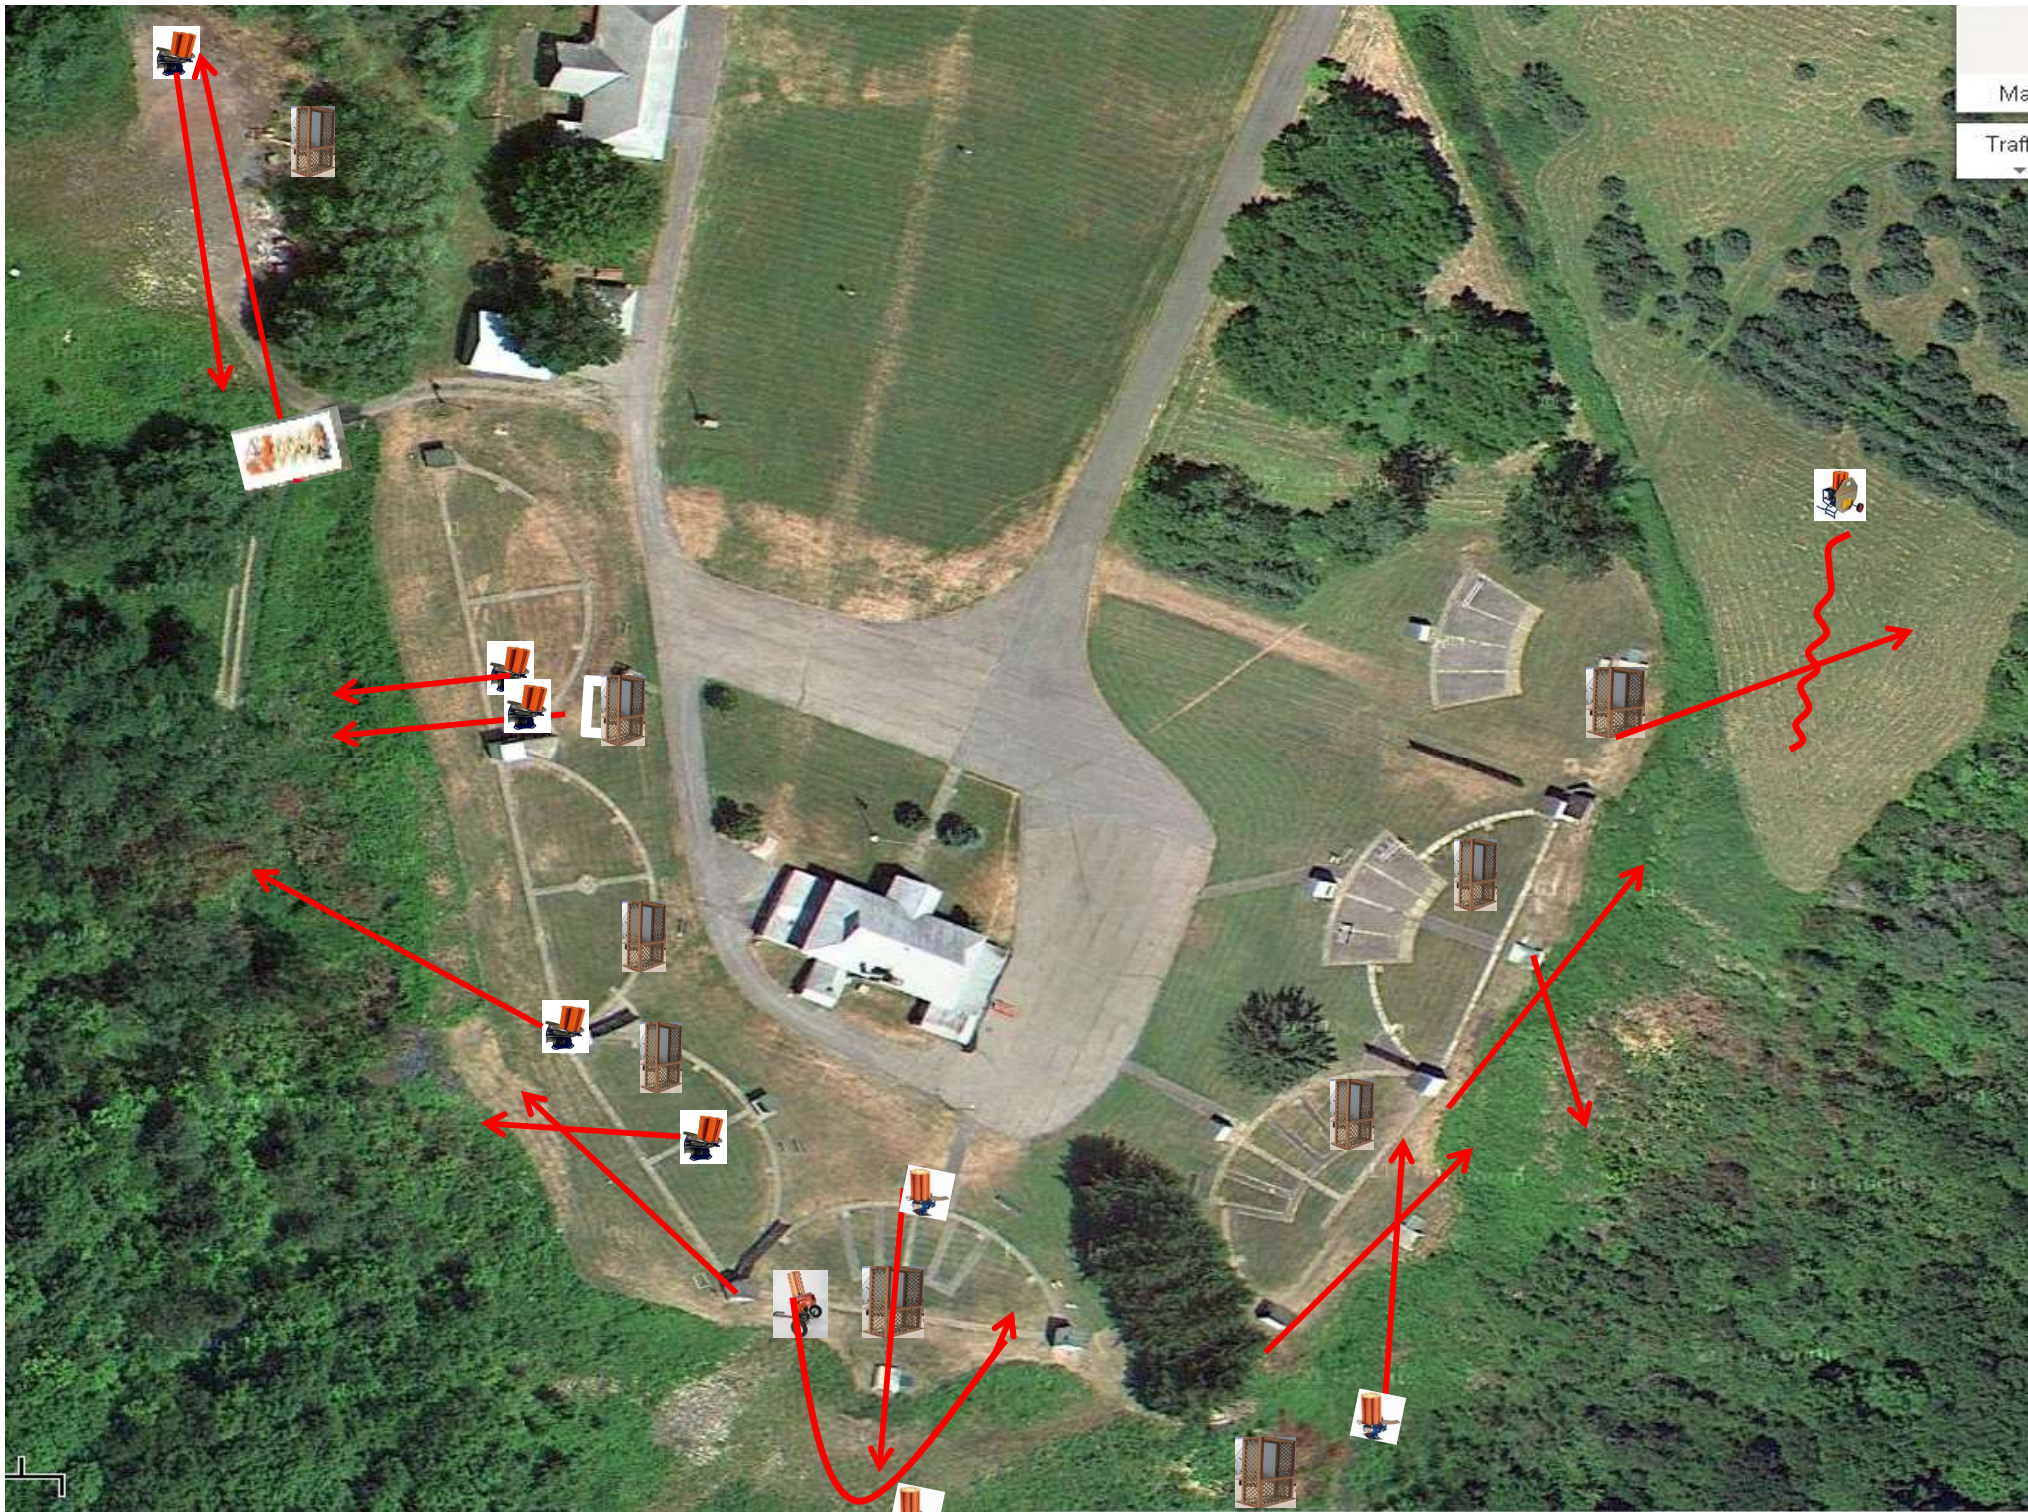

3 Simo Pair (6)
Trap House and Promatic Rabbit
*Cage on top of Trap House ***

Trap Field

3 Simo Pair (6)
Trap House and Low House

5-Stand

3 Simo Pair (6)
Low House and Promatic

Skeet 2

2 Following Pair (4)
Promatic (Teal) then Promatic (Teal)
Hold the Button Down

Gallows

3 Simo Pair (6)
Mec Chondel (Midi) and Promatic (Overhead)

Skeet 3

3 Simo Pair (6)
High House and Promatic

Skeet 4

2 Following Pair (4)
Promatic then Promatic
Hold the Button Down

Skeet 5

3 Simo Pair (6)
Promatic (A) then Promatic (B)

Skeet 6

3 Simo Pair (6)
Promatic (Right) and Promatic (Left)

The Pit

Ma
Traff

The Menu – 09/10/2022

The Menu Is Only A Suggestion

1) Trap Field	- 3 Simo Pair	- Trap House and Promatic Rabbit	(6)
2) 5-Stand	- 3 Simo Pair	- Trap House and Low House	(6)
3) Skeet #2	- 3 Simo Pair	- Low House and Promatic	(6)
4) Gallows	- 2 Following Pair	- Promatic then Promatic	(4)
	** Hold the Button Down **		
5) Skeet #3	- 3 Simo Pair	- Mec Chondel (Midi) and Promatic (Overhead)	(6)
6) Skeet #4	- 3 Simo Pair	- High House and Promatic	(6)
7) Skeet #5	- 2 Following Pair	- Promatic then Promatic	(4)
	** Hold the Button Down **		
8) Skeet #6	- 3 Simo Pair	- Promatic (A) and Promatic (B)	(6)
9) The Pit	- 3 Simo Pair	- Promatic (Right) and Promatic (Left)	(6)

			(50)