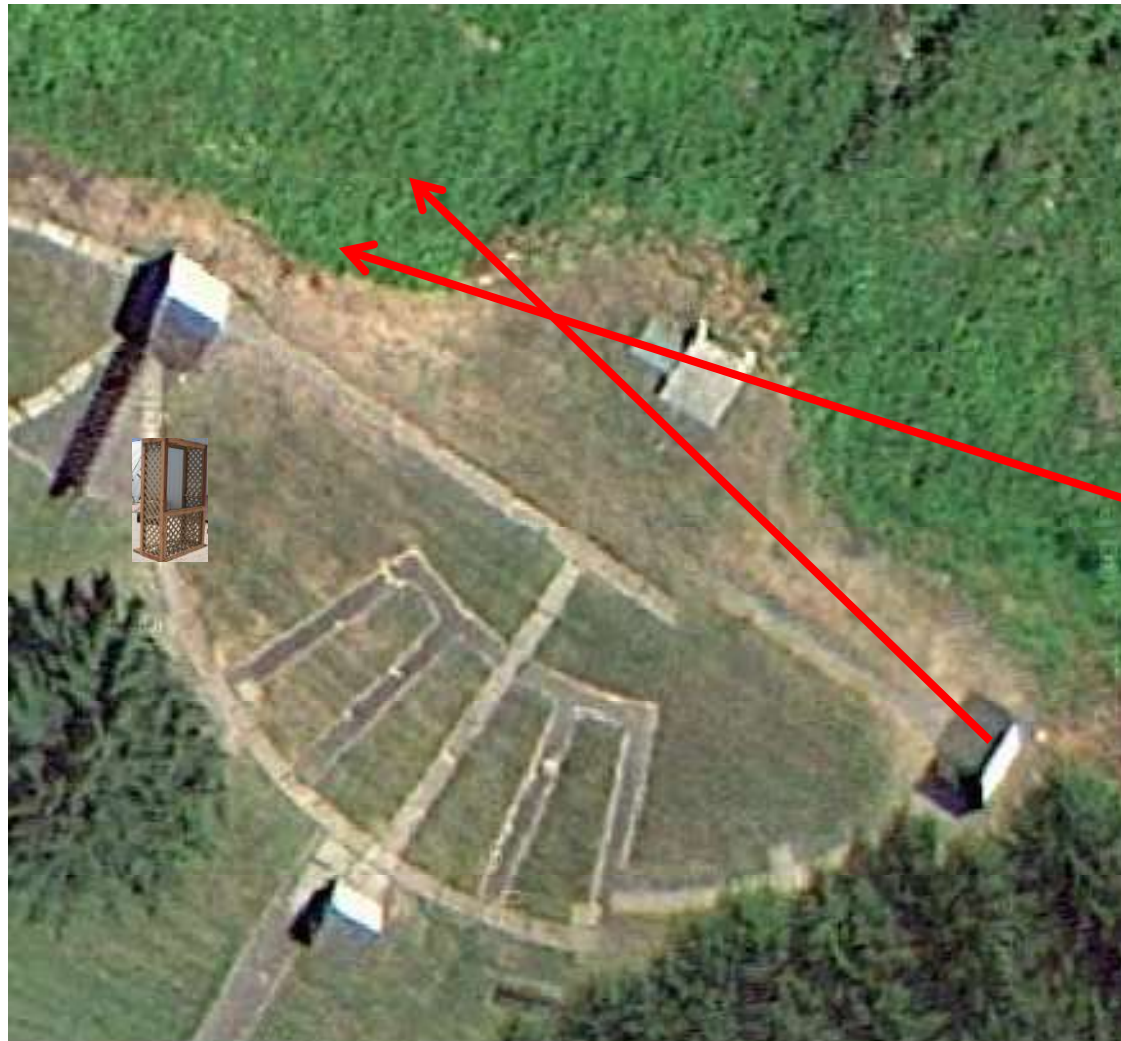

3 Simo Pair (6)
Trap House and Promatic Rabbit
*Cage on top of Trap House ***

Trap Field

3 Simo Pair (6)
Trap House and Low House

5-Stand

3 Simo Pair (6)
Low House and Promatic

Skeet 2

2 Following Pair (4)
Promatic (Teal) then Promatic (Teal)
Hold the Button Down

Skeet 6

3 Simo Pair (6)
Promatic (Right) and Promatic (Left)

The Pit

Ma
Traff

The Menu – 09/10/2022

The Menu Is Only A Suggestion

1) Trap Field	- 3 Simo Pair	- Trap House and Promatic Rabbit	(6)
2) 5-Stand	- 3 Simo Pair	- Trap House and Low House	(6)
3) Skeet #2	- 3 Simo Pair	- Low House and Promatic	(6)
4) Gallows	- 2 Following Pair	- Promatic then Promatic	(4)
	** Hold the Button Down **		
5) Skeet #3	- 3 Simo Pair	- Mec Chondel (Midi) and Promatic (Overhead)	(6)
6) Skeet #4	- 3 Simo Pair	- High House and Promatic	(6)
7) Skeet #5	- 2 Following Pair	- Promatic then Promatic	(4)
	** Hold the Button Down **		
8) Skeet #6	- 3 Simo Pair	- Promatic (A) and Promatic (B)	(6)
9) The Pit	- 3 Simo Pair	- Promatic (Right) and Promatic (Left)	(6)