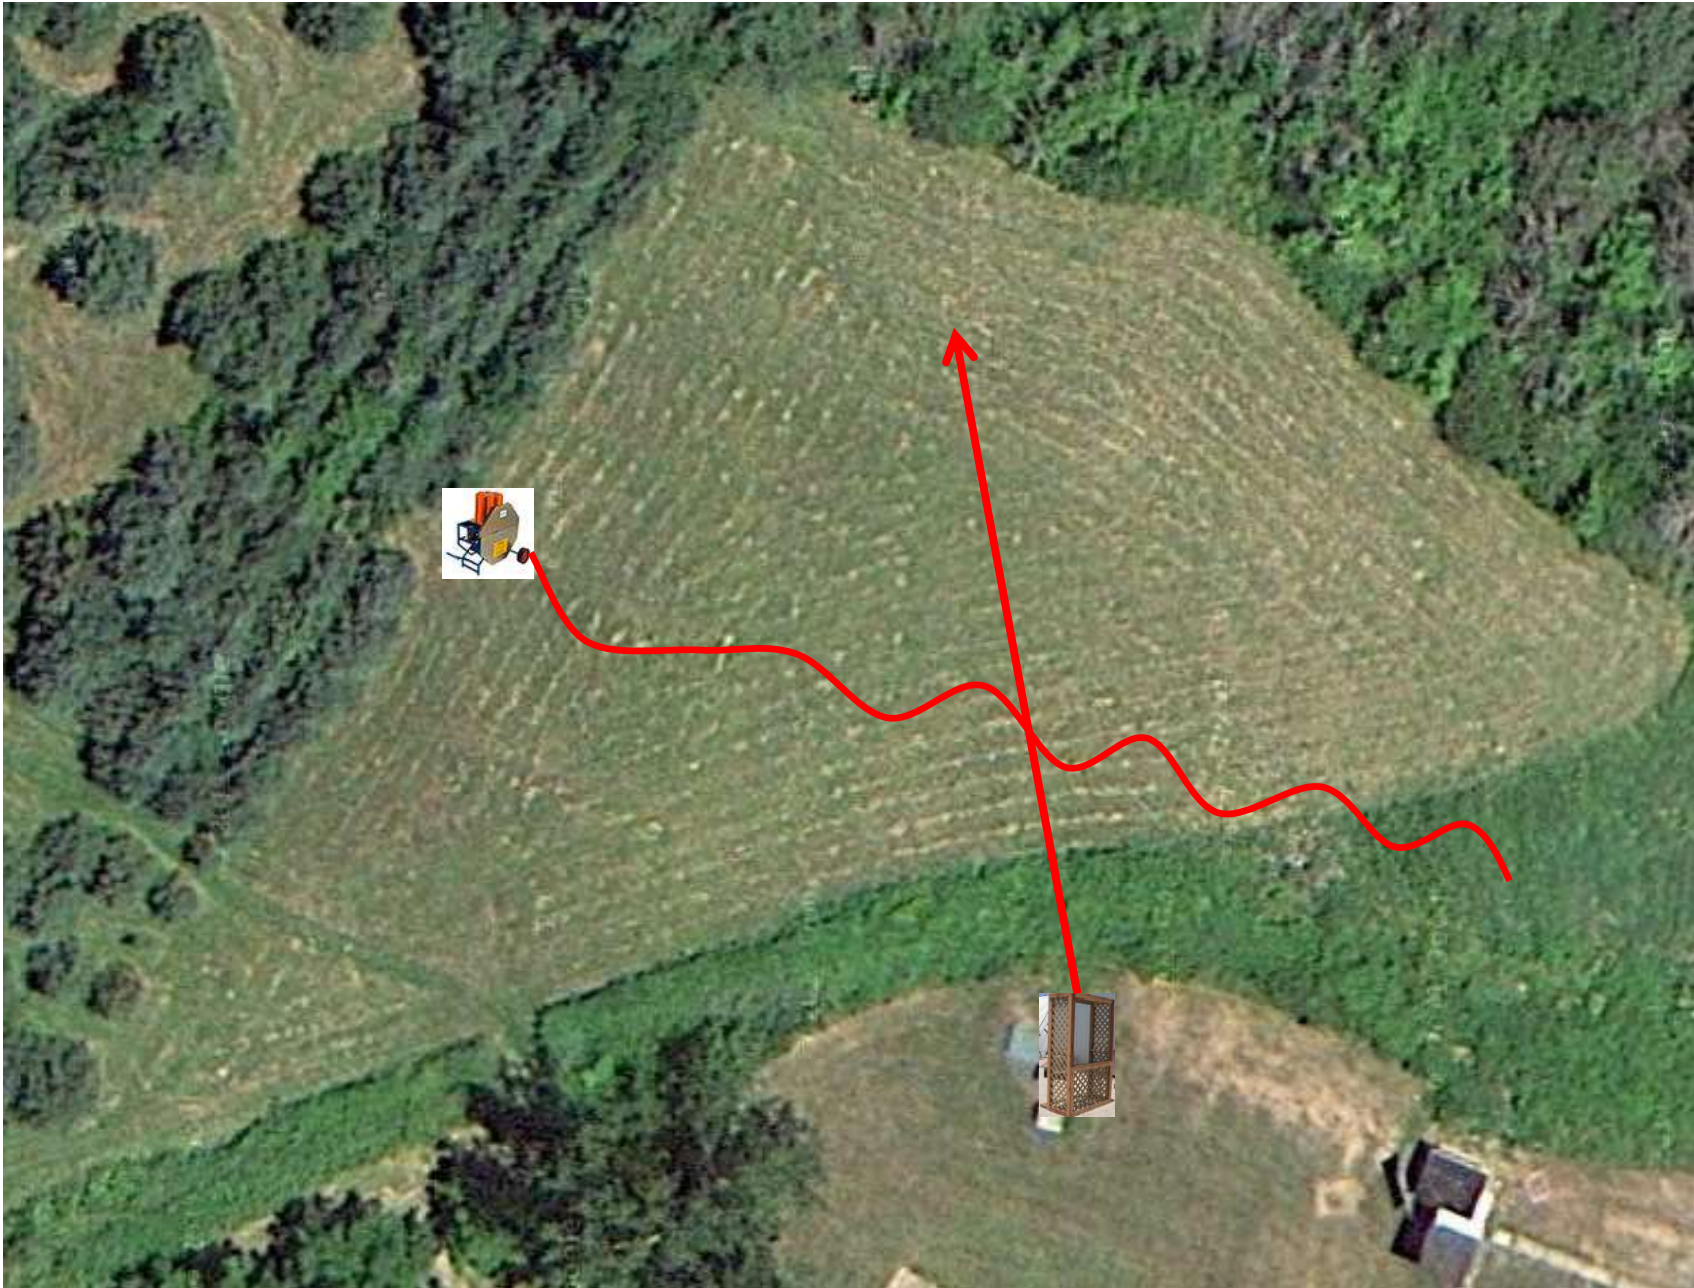

3 Simo Pair (6)
Trap House and Promatic Rabbit
*Cage on top of Trap House ***

Trap Field

3 Simo Pair (6)
Trap House and Low House

5-Stand

3 Simo Pair (6)
Low House and Promatic

Skeet 2

2 Following Pair (4)
Promatic (Teal) then Promatic (Teal)
Hold the Button Down

Gallows

3 Simo Pair (6)
Mec Chondel (Midi) and Promatic (Overhead)

Skeet 3

3 Simo Pair (6)
High House and Promatic

Skeet 4

2 Following Pair (4)
Promatic then Promatic
Hold the Button Down

Skeet 5

3 Simo Pair (6)
Promatic (A) then Promatic (B)

Skeet 6

3 Simo Pair (6)
Promatic (Right) and Promatic (Left)

The Pit

Ma
Traff

The Menu – 09/10/2022

The Menu Is Only A Suggestion

1) Trap Field	- 3 Simo Pair	- Trap House and Promatic Rabbit	(6)
2) 5-Stand	- 3 Simo Pair	- Trap House and Low House	(6)
3) Skeet #2	- 3 Simo Pair	- Low House and Promatic	(6)
4) Gallows	- 2 Following Pair	- Promatic then Promatic	(4)
	** Hold the Button Down **		
5) Skeet #3	- 3 Simo Pair	- Mec Chondel (Midi) and Promatic (Overhead)	(6)
6) Skeet #4	- 3 Simo Pair	- High House and Promatic	(6)
7) Skeet #5	- 2 Following Pair	- Promatic then Promatic	(4)
	** Hold the Button Down **		
8) Skeet #6	- 3 Simo Pair	- Promatic (A) and Promatic (B)	(6)
9) The Pit	- 3 Simo Pair	- Promatic (Right) and Promatic (Left)	(6)

			(50)