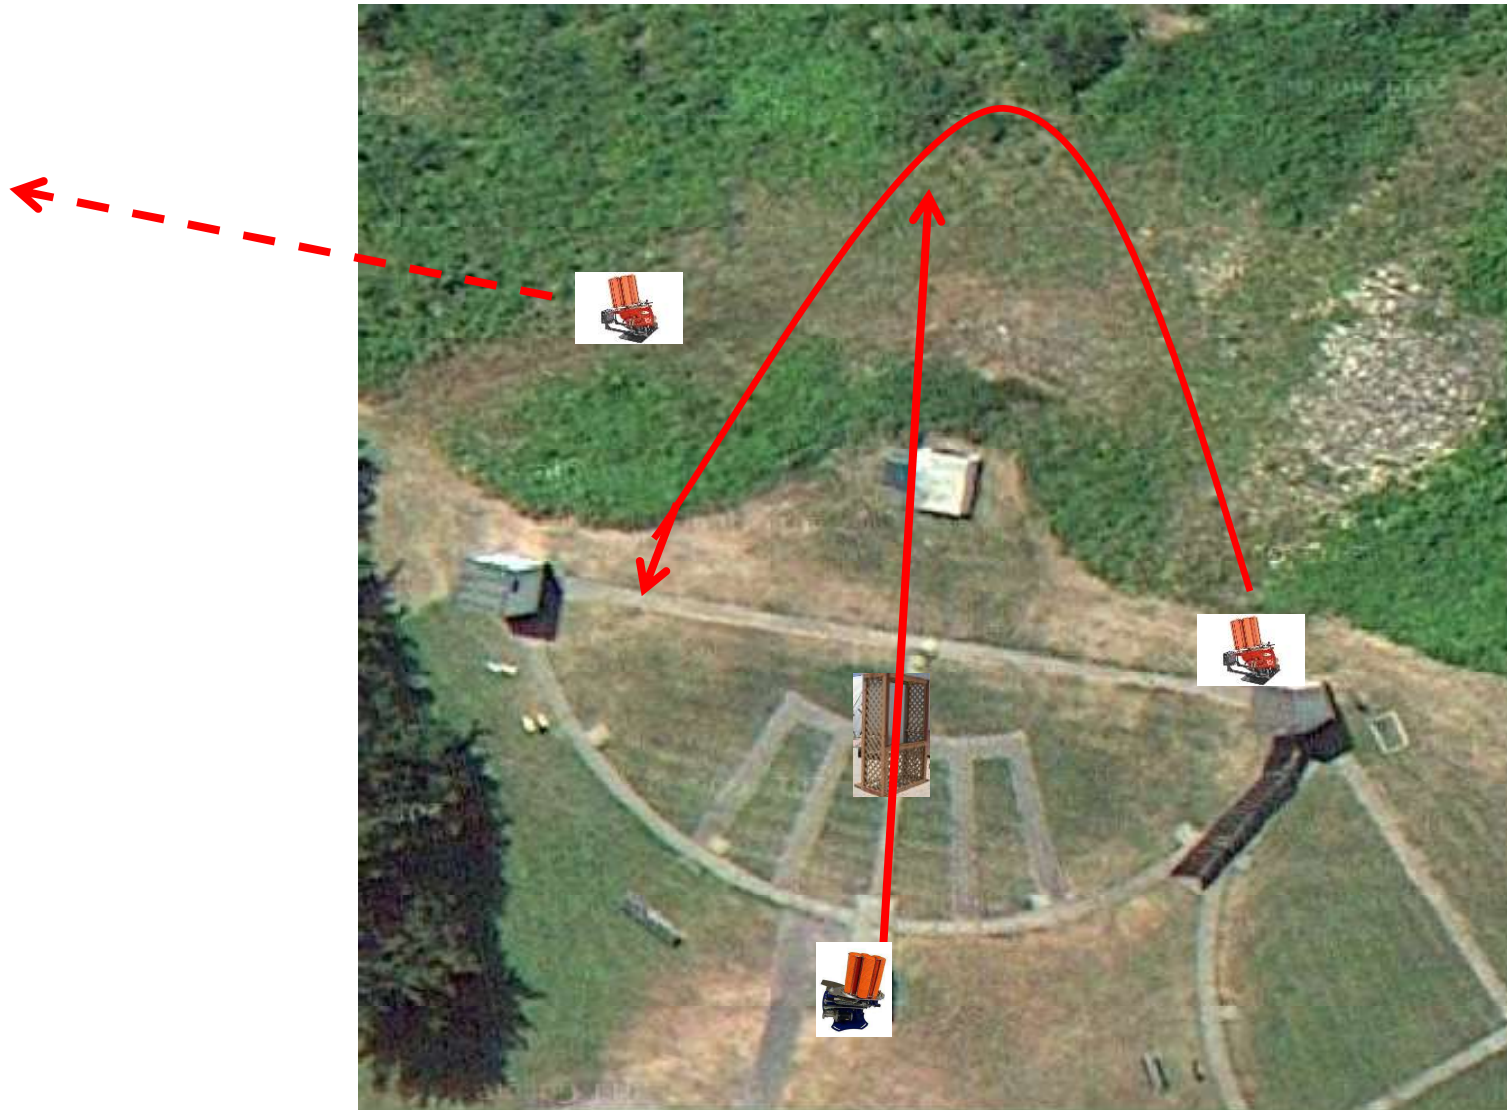

3 Simo Pair (6)
Mec Chondel (Midi) and Promatic (Overhead)

Skeet 3