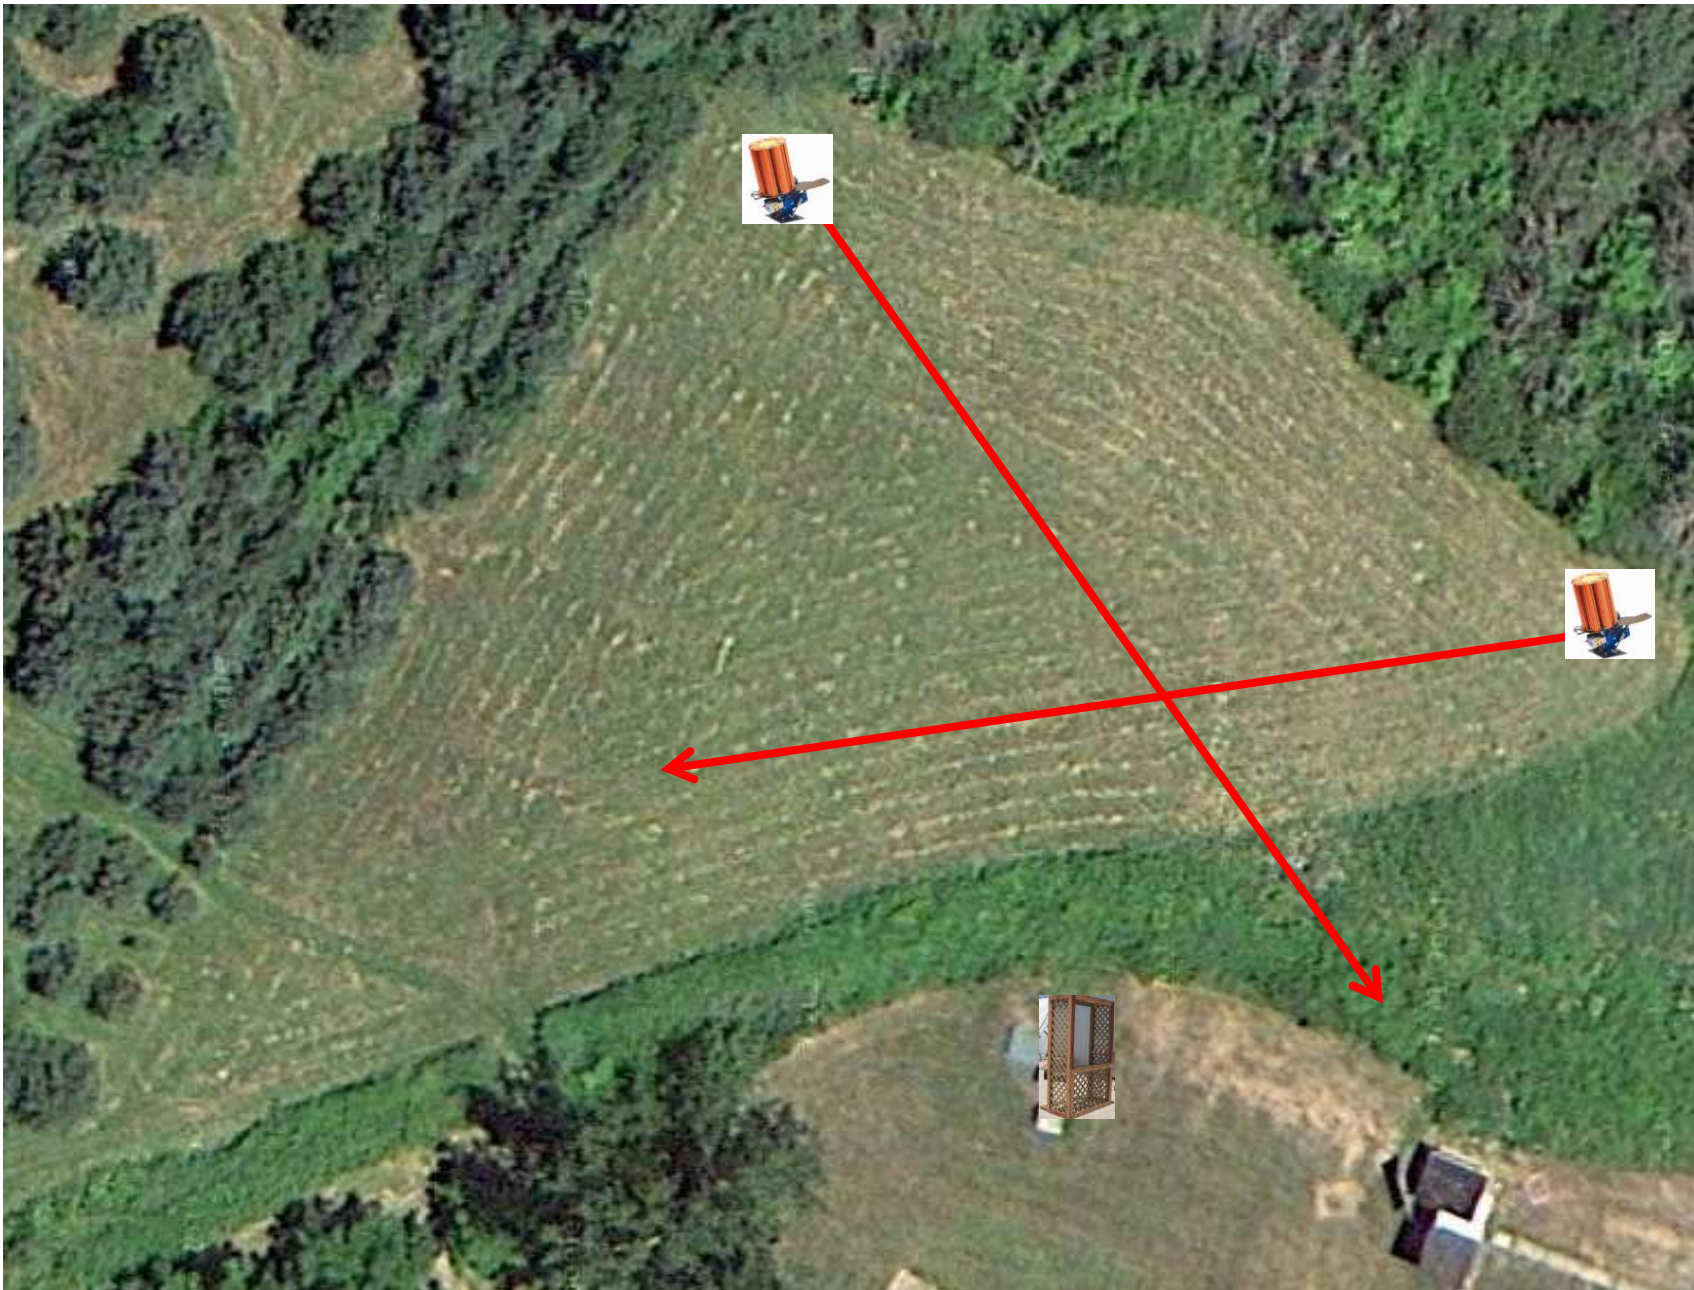

3 Simo Pair (6)
Promatic (Left) and Promatic (Right)
**** Cage on top of Trap House ****

Trap Field

2 Report Pair (4)
Promatic then Promatic

5-Stand

3 Simo Pair (6)
High House and Promatic

Skeet 2

2 Following Pair (4)
Promatic (Teal) then Promatic (Teal)
Hold the Button Down

Skeet 5

3 Simo Pair (6)
Promatic (A) and Promatic (B)
Dual Traps on the Trailer

Skeet 6

2 Report Pair (4)
Promatic (Lift)

The Pit

Ma

Traff

The Menu – 08/13/2022

The Menu Is Only A Suggestion

1) Trap Field	- 3 Simo Pair	- Promatic (Left) and Promatic (Right)	(6)
2) 5-Stand	- 2 Report Pair	- Promatic then Promatic	(4)
3) Skeet #2	- 3 Simo Pair	- High House and Promatic	(6)
4) Gallows	- 2 Following Pair	- Promatic then Promatic	(4)
** Hold the Button Down **			
5) Skeet #3	- 3 Simo Pair	- Promatic (Right) and Promatic (Pull House)	(6)
6) Skeet #4	- 3 Simo Pair	- Low House and Promatic	(6)
7) Skeet #5	- 4 Simo Pair	- Promatic and Mec Chondel	(8)
8) Skeet #6	- 3 Simo Pair	- Promatic (A) and Promatic (B)	(6)
9) The Pit	- 2 Report Pair	- Promatic (Lift) then Promatic (Lift)	(4)