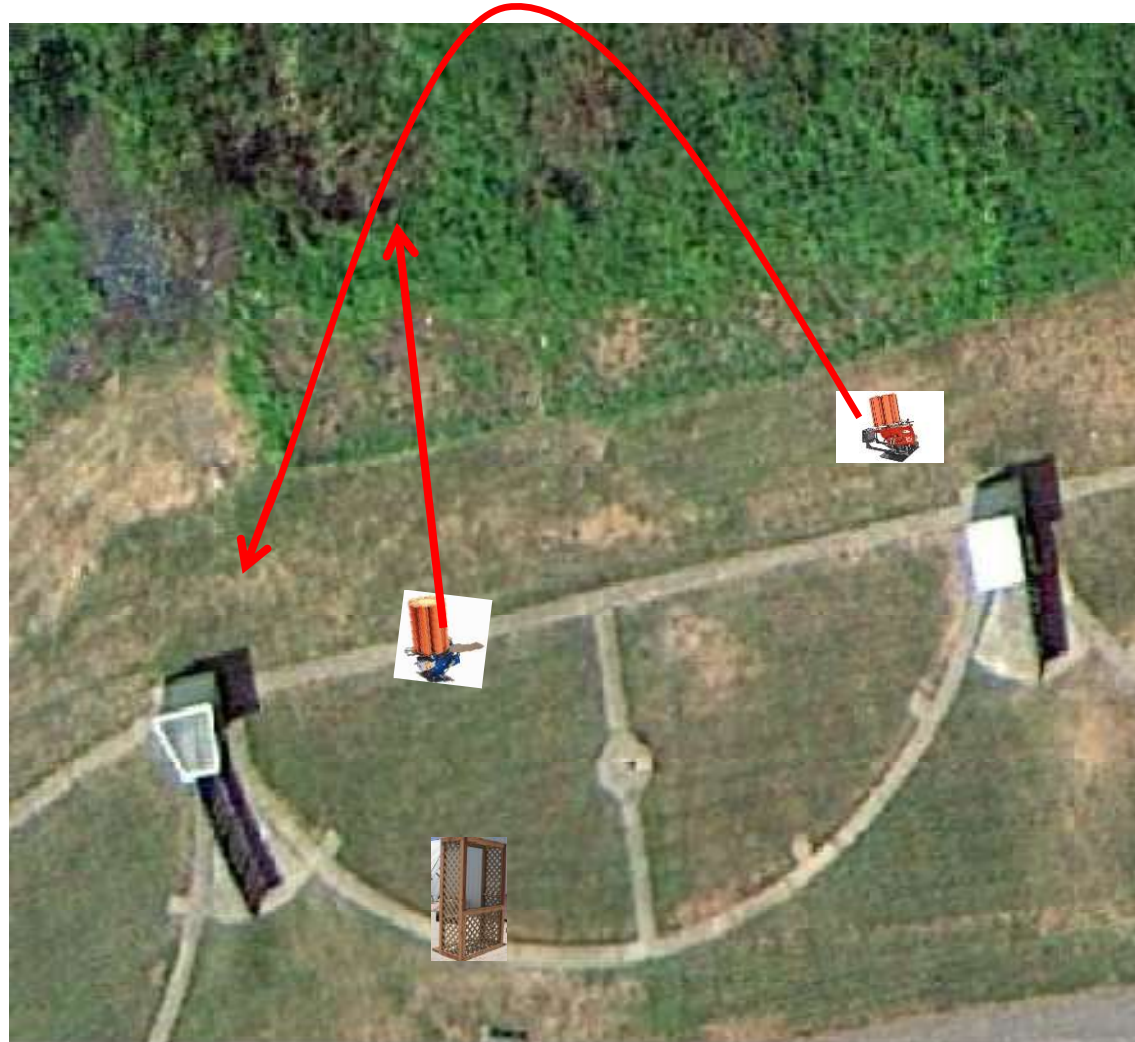

Gallows

3 Simo Pair (6)
Promatic (Right) and Promatic (Pull House)

Skeet 3

3 Simo Pair (6)
Low House and Promatic

Skeet 4

4 Simo Pair (8)

Promatic then Mec Chondel

**** Promatic Low Straight Out ****

Skeet 5

3 Simo Pair (6)
Promatic (A) and Promatic (B)
Dual Traps on the Trailer

Skeet 6

2 Report Pair (4)
Promatic (Lift)

The Pit

Ma

Traff

The Menu – 08/13/2022

The Menu Is Only A Suggestion

1) Trap Field	- 3 Simo Pair	- Promatic (Left) and Promatic (Right)	(6)
2) 5-Stand	- 2 Report Pair	- Promatic then Promatic	(4)
3) Skeet #2	- 3 Simo Pair	- High House and Promatic	(6)
4) Gallows	- 2 Following Pair	- Promatic then Promatic	(4)
** Hold the Button Down **			
5) Skeet #3	- 3 Simo Pair	- Promatic (Right) and Promatic (Pull House)	(6)
6) Skeet #4	- 3 Simo Pair	- Low House and Promatic	(6)
7) Skeet #5	- 4 Simo Pair	- Promatic and Mec Chondel	(8)
8) Skeet #6	- 3 Simo Pair	- Promatic (A) and Promatic (B)	(6)
9) The Pit	- 2 Report Pair	- Promatic (Lift) then Promatic (Lift)	(4)