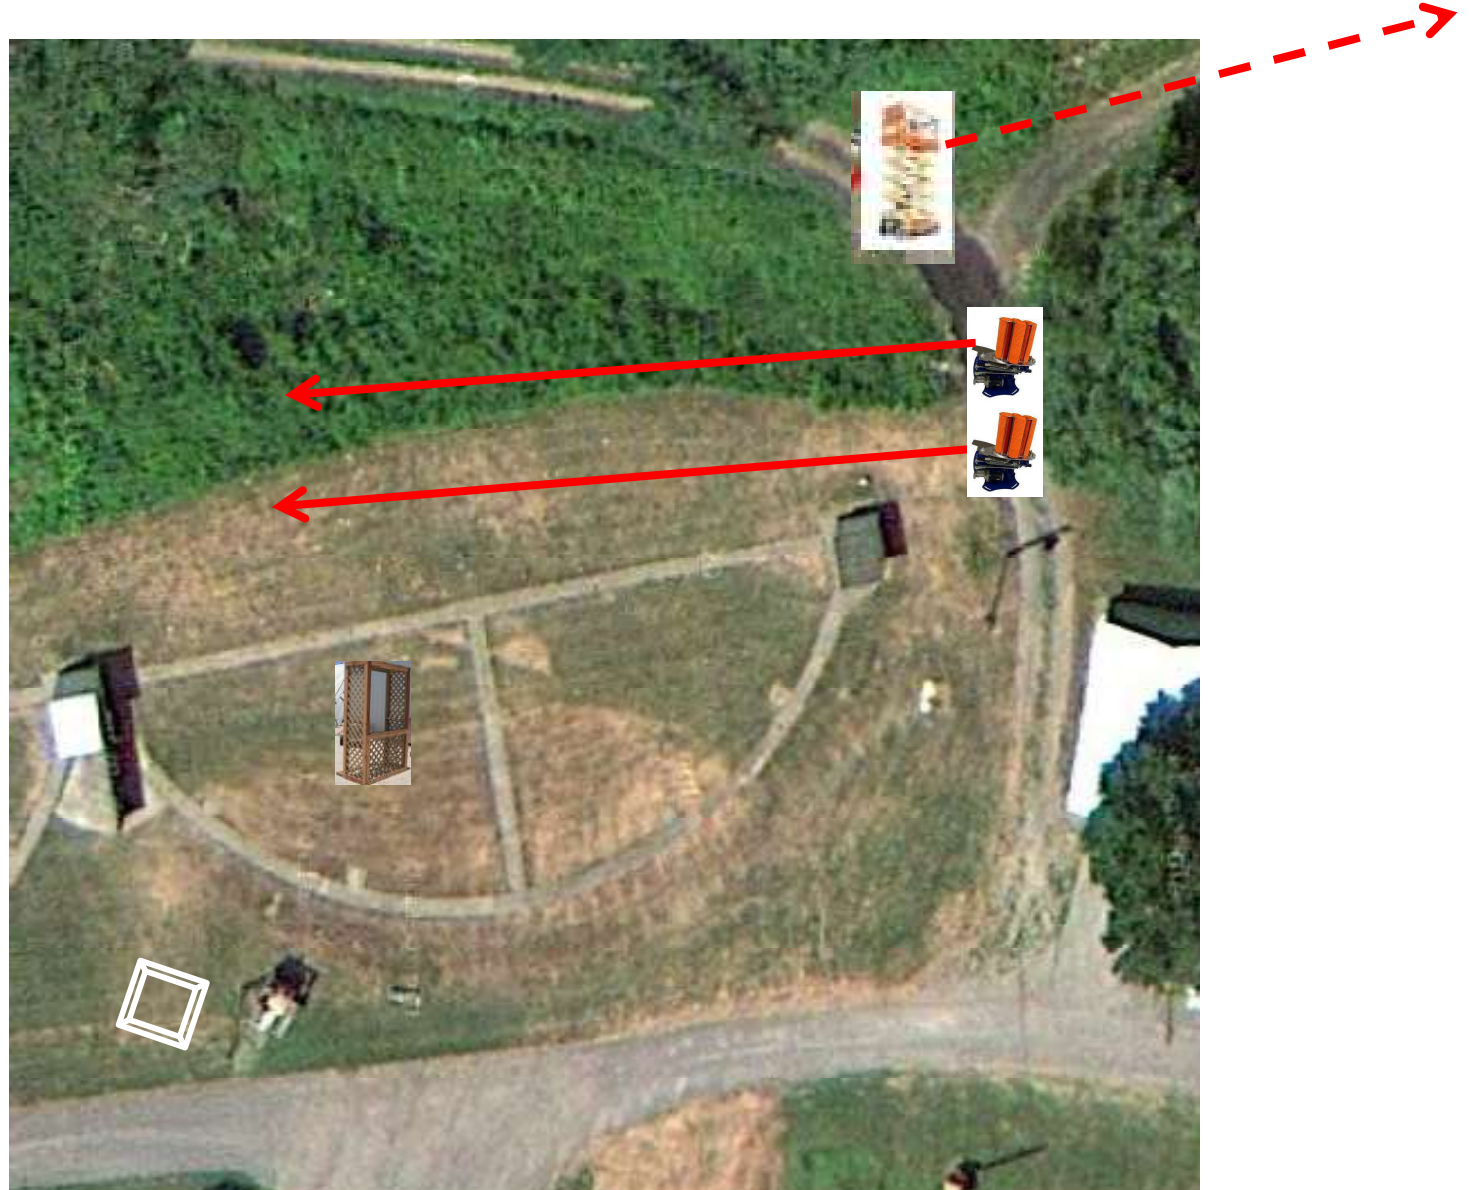

Skeet 5

3 Simo Pair (6)
Promatic (A) and Promatic (B)
Dual Traps on the Trailer

Skeet 6

2 Report Pair (4)
Promatic (Lift)

The Pit

Ma

Traff

The Menu – 08/13/2022

The Menu Is Only A Suggestion

1) Trap Field	- 3 Simo Pair	- Promatic (Left) and Promatic (Right)	(6)
2) 5-Stand	- 2 Report Pair	- Promatic then Promatic	(4)
3) Skeet #2	- 3 Simo Pair	- High House and Promatic	(6)
4) Gallows	- 2 Following Pair	- Promatic then Promatic	(4)
** Hold the Button Down **			
5) Skeet #3	- 3 Simo Pair	- Promatic (Right) and Promatic (Pull House)	(6)
6) Skeet #4	- 3 Simo Pair	- Low House and Promatic	(6)
7) Skeet #5	- 4 Simo Pair	- Promatic and Mec Chondel	(8)
8) Skeet #6	- 3 Simo Pair	- Promatic (A) and Promatic (B)	(6)
9) The Pit	- 2 Report Pair	- Promatic (Lift) then Promatic (Lift)	(4)