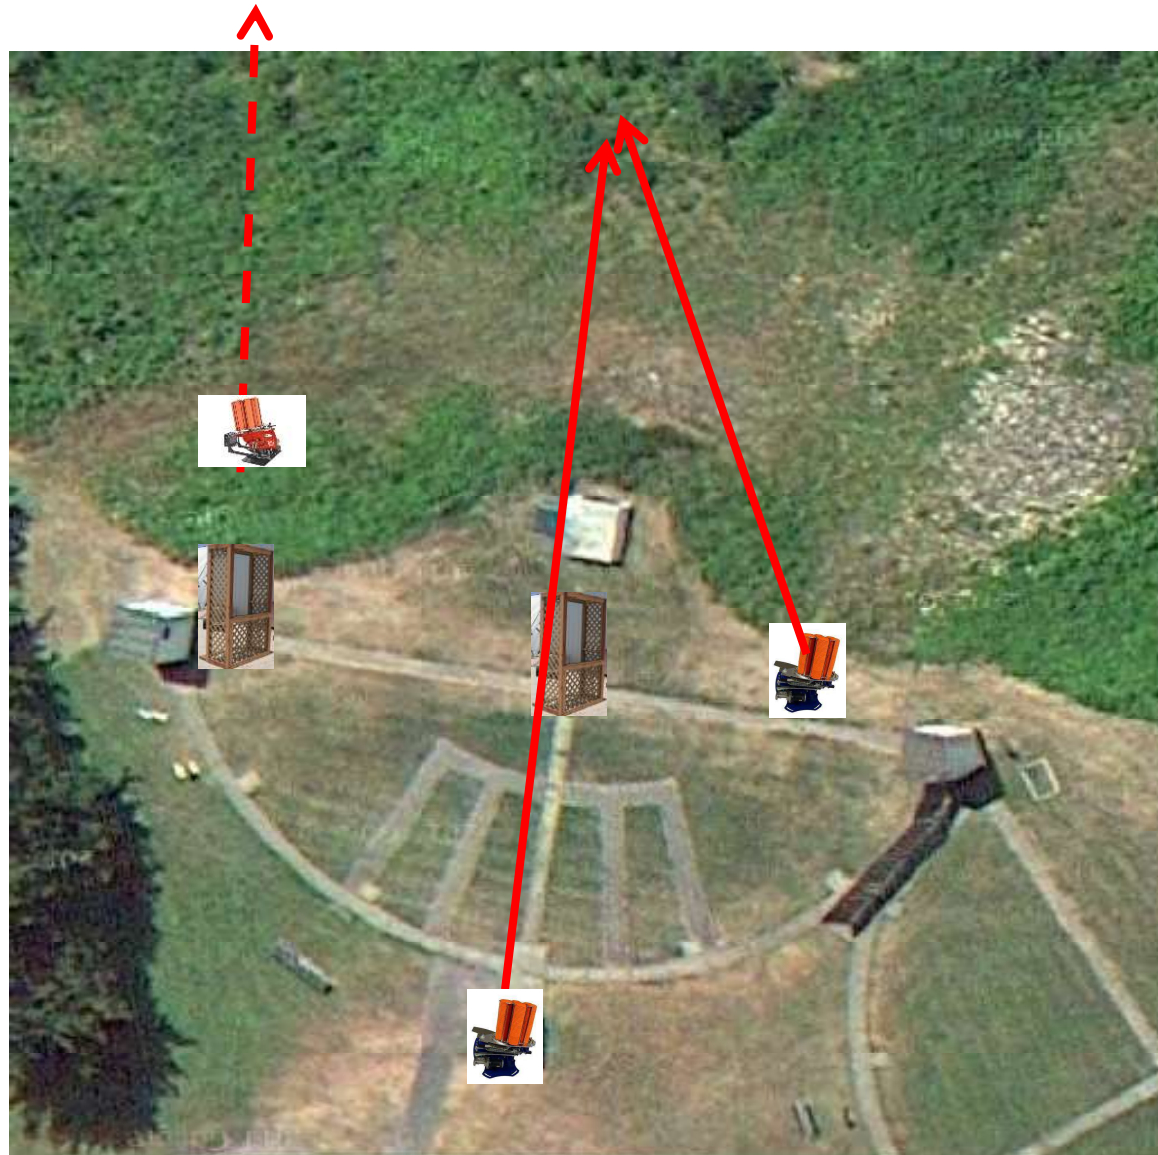

3 Simo Pair (6)
Promatic (Right) and Promatic (Pull House)

Skeet 3