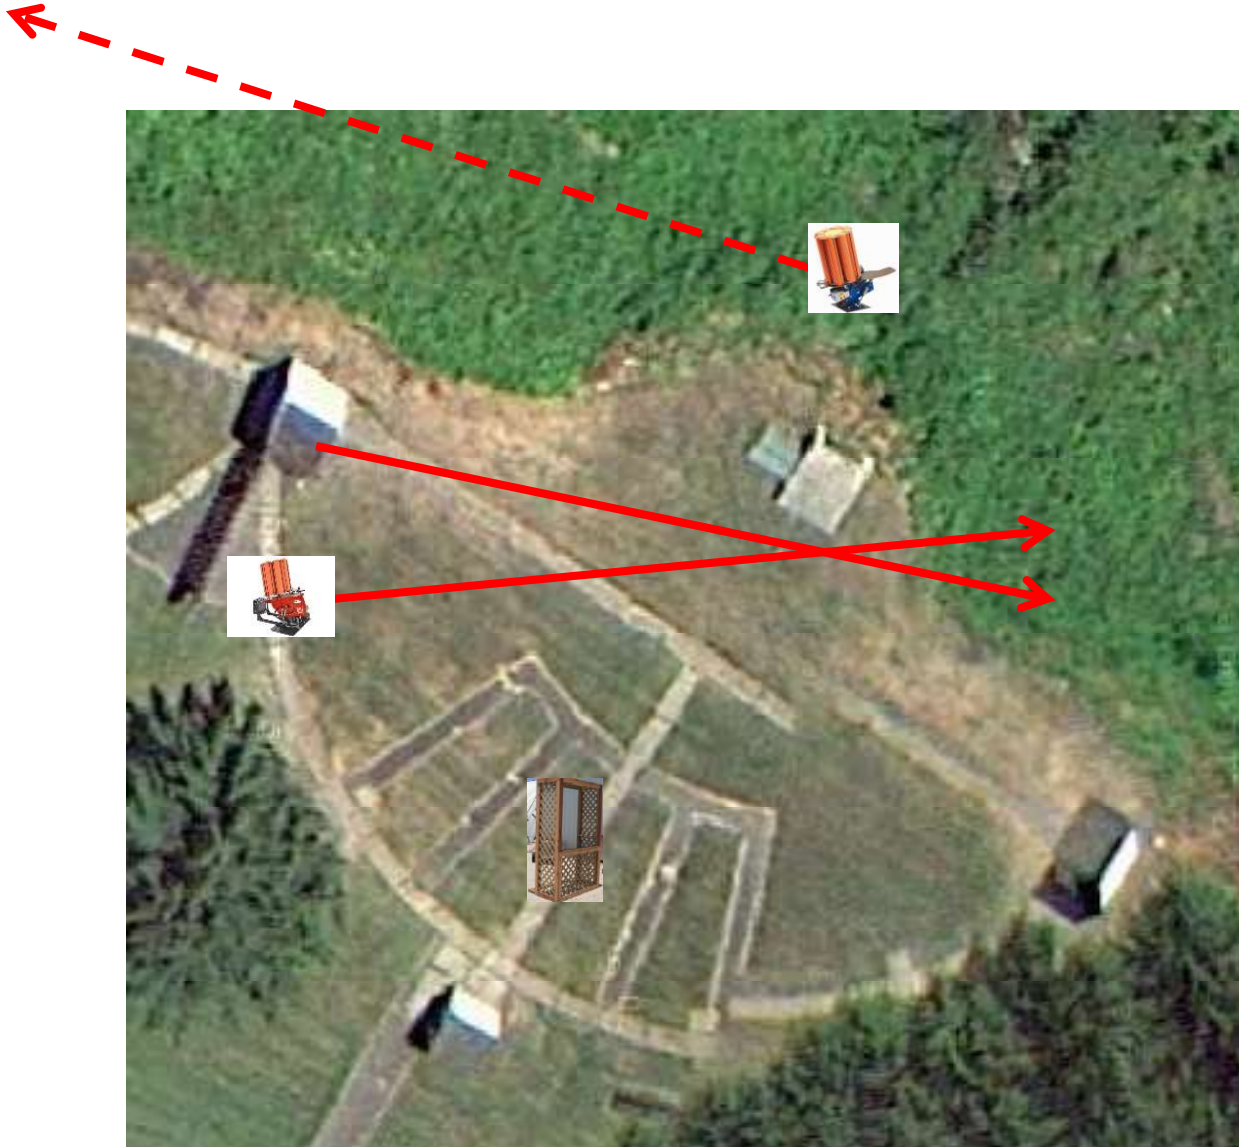

3 Simo Pair (6)
Promatic (Left) and Promatic (Right)
**** Cage on top of Trap House ****

Trap Field

2 Report Pair (4)
Promatic then Promatic

5-Stand

3 Simo Pair (6)
High House and Promatic

Skeet 2

2 Following Pair (4)
Promatic (Teal) then Promatic (Teal)
Hold the Button Down

Skeet 5

3 Simo Pair (6)
Promatic (A) and Promatic (B)
Dual Traps on the Trailer

Skeet 6

2 Report Pair (4)
Promatic (Lift)

The Pit

Ma

Traff

The Menu – 08/13/2022

The Menu Is Only A Suggestion

1) Trap Field	- 3 Simo Pair	- Promatic (Left) and Promatic (Right)	(6)
2) 5-Stand	- 2 Report Pair	- Promatic then Promatic	(4)
3) Skeet #2	- 3 Simo Pair	- High House and Promatic	(6)
4) Gallows	- 2 Following Pair	- Promatic then Promatic	(4)
** Hold the Button Down **			
5) Skeet #3	- 3 Simo Pair	- Promatic (Right) and Promatic (Pull House)	(6)
6) Skeet #4	- 3 Simo Pair	- Low House and Promatic	(6)
7) Skeet #5	- 4 Simo Pair	- Promatic and Mec Chondel	(8)
8) Skeet #6	- 3 Simo Pair	- Promatic (A) and Promatic (B)	(6)
9) The Pit	- 2 Report Pair	- Promatic (Lift) then Promatic (Lift)	(4)