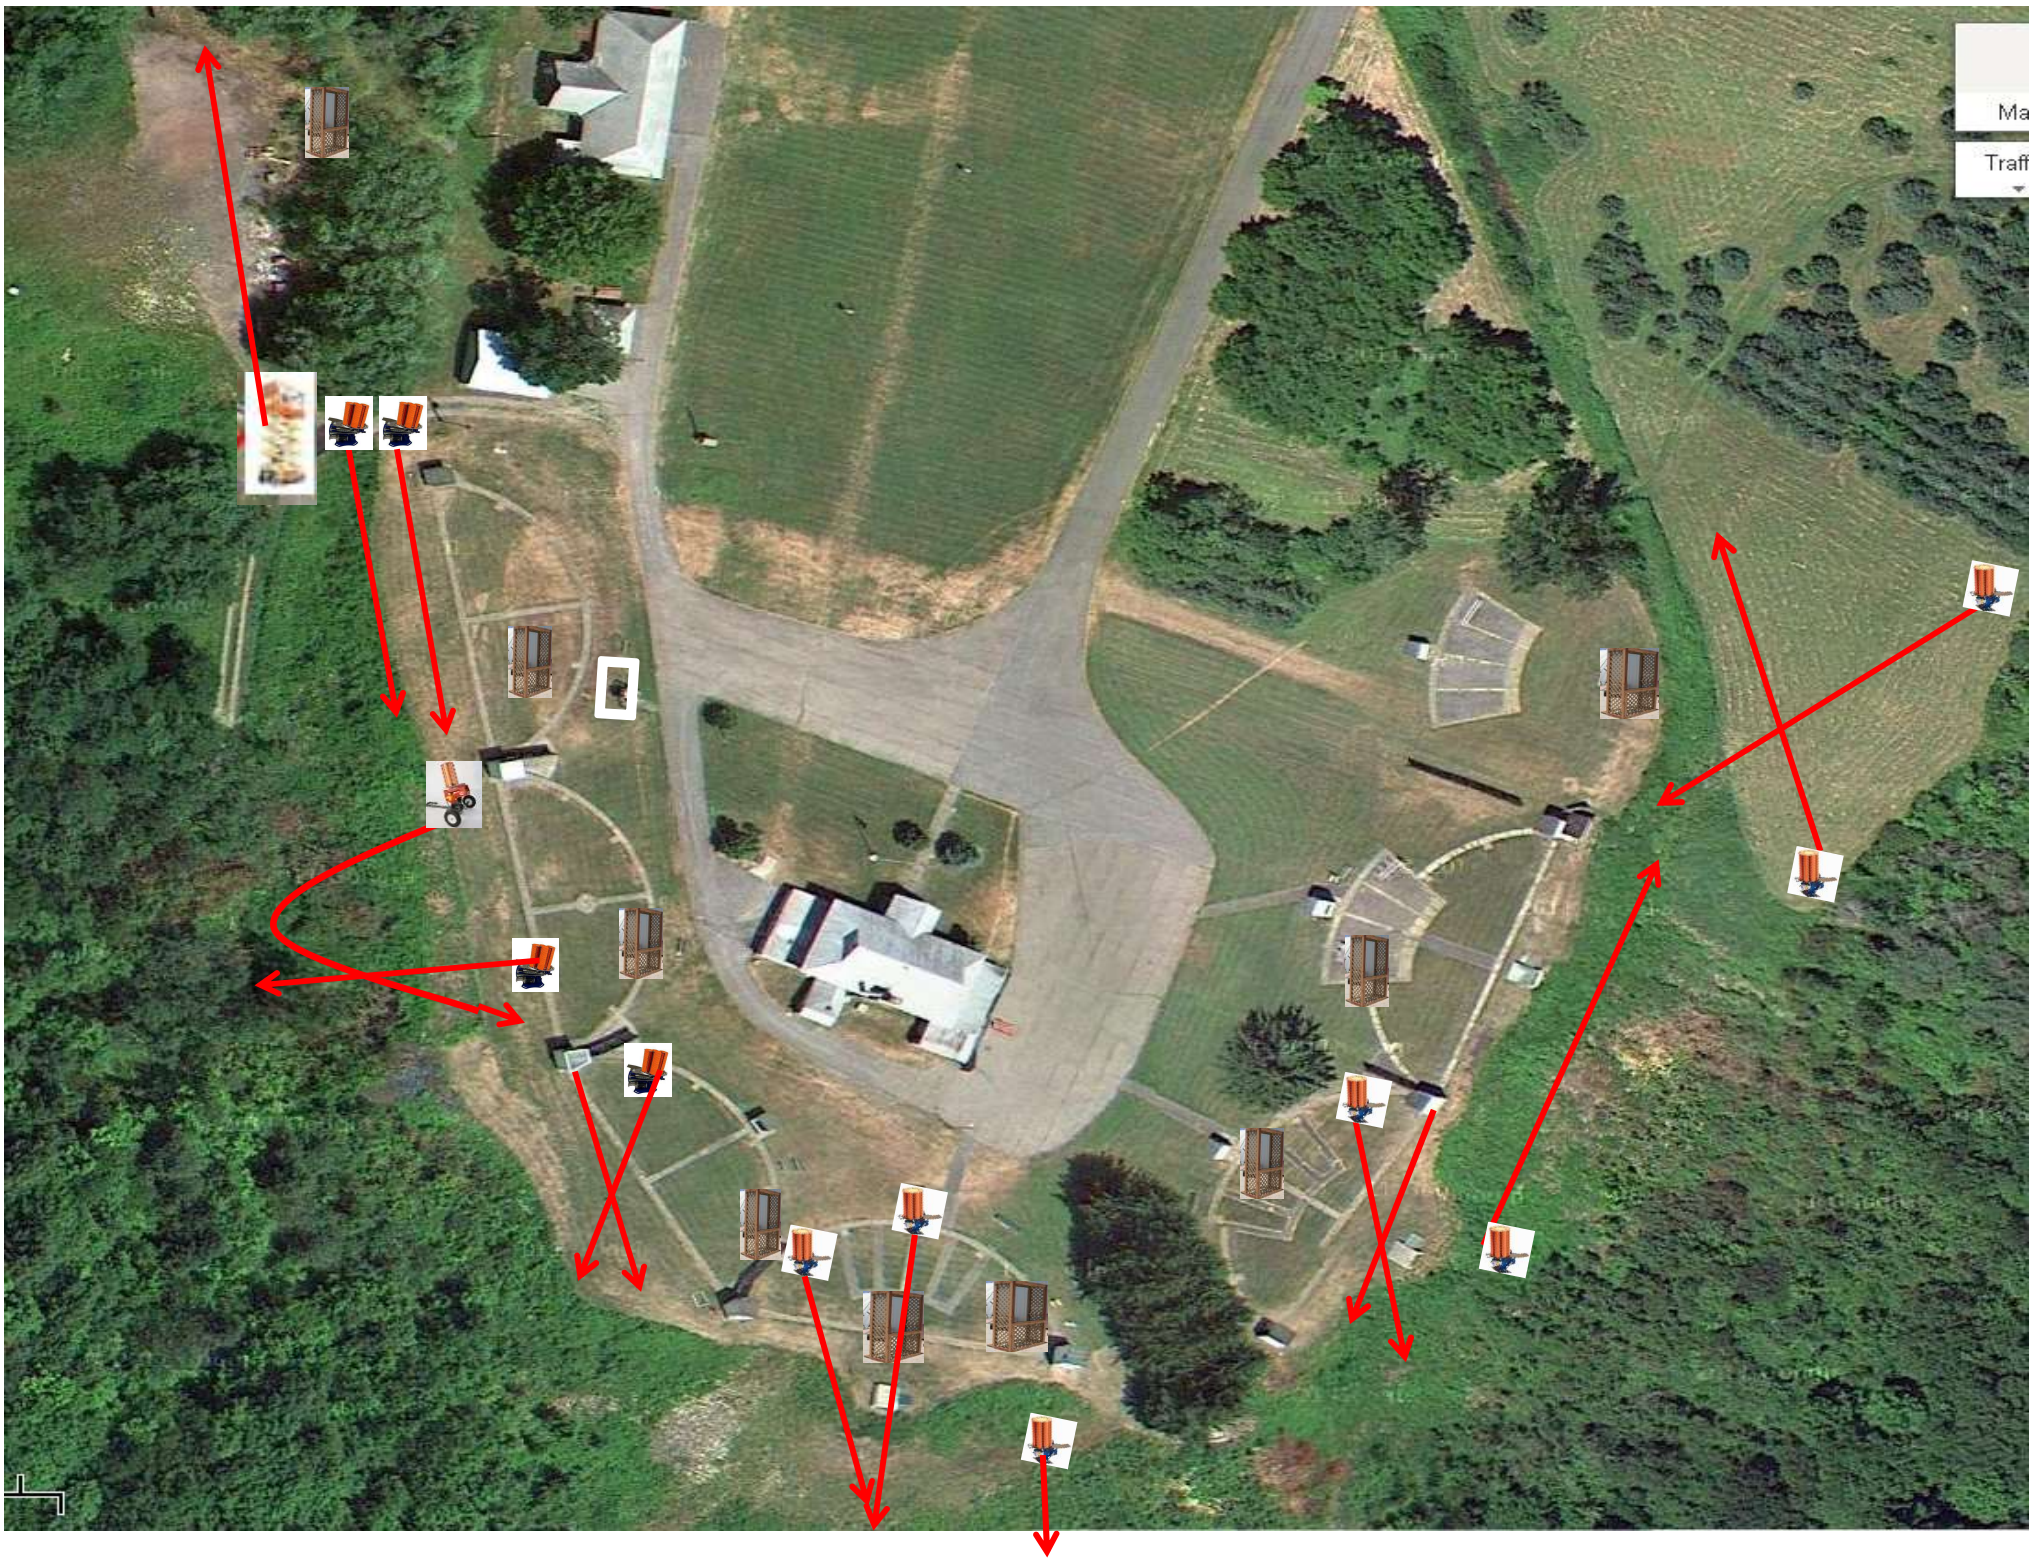

Skeet 5

3 Simo Pair (6)
Promatic (A) and Promatic (B)
Dual Traps on the Trailer

Skeet 6

2 Report Pair (4)
Promatic (Lift)

The Pit

Ma

Traff

The Menu – 08/13/2022

The Menu Is Only A Suggestion

1) Trap Field	- 3 Simo Pair	- Promatic (Left) and Promatic (Right)	(6)
2) 5-Stand	- 2 Report Pair	- Promatic then Promatic	(4)
3) Skeet #2	- 3 Simo Pair	- High House and Promatic	(6)
4) Gallows	- 2 Following Pair	- Promatic then Promatic	(4)
** Hold the Button Down **			
5) Skeet #3	- 3 Simo Pair	- Promatic (Right) and Promatic (Pull House)	(6)
6) Skeet #4	- 3 Simo Pair	- Low House and Promatic	(6)
7) Skeet #5	- 4 Simo Pair	- Promatic and Mec Chondel	(8)
8) Skeet #6	- 3 Simo Pair	- Promatic (A) and Promatic (B)	(6)
9) The Pit	- 2 Report Pair	- Promatic (Lift) then Promatic (Lift)	(4)

			(50)