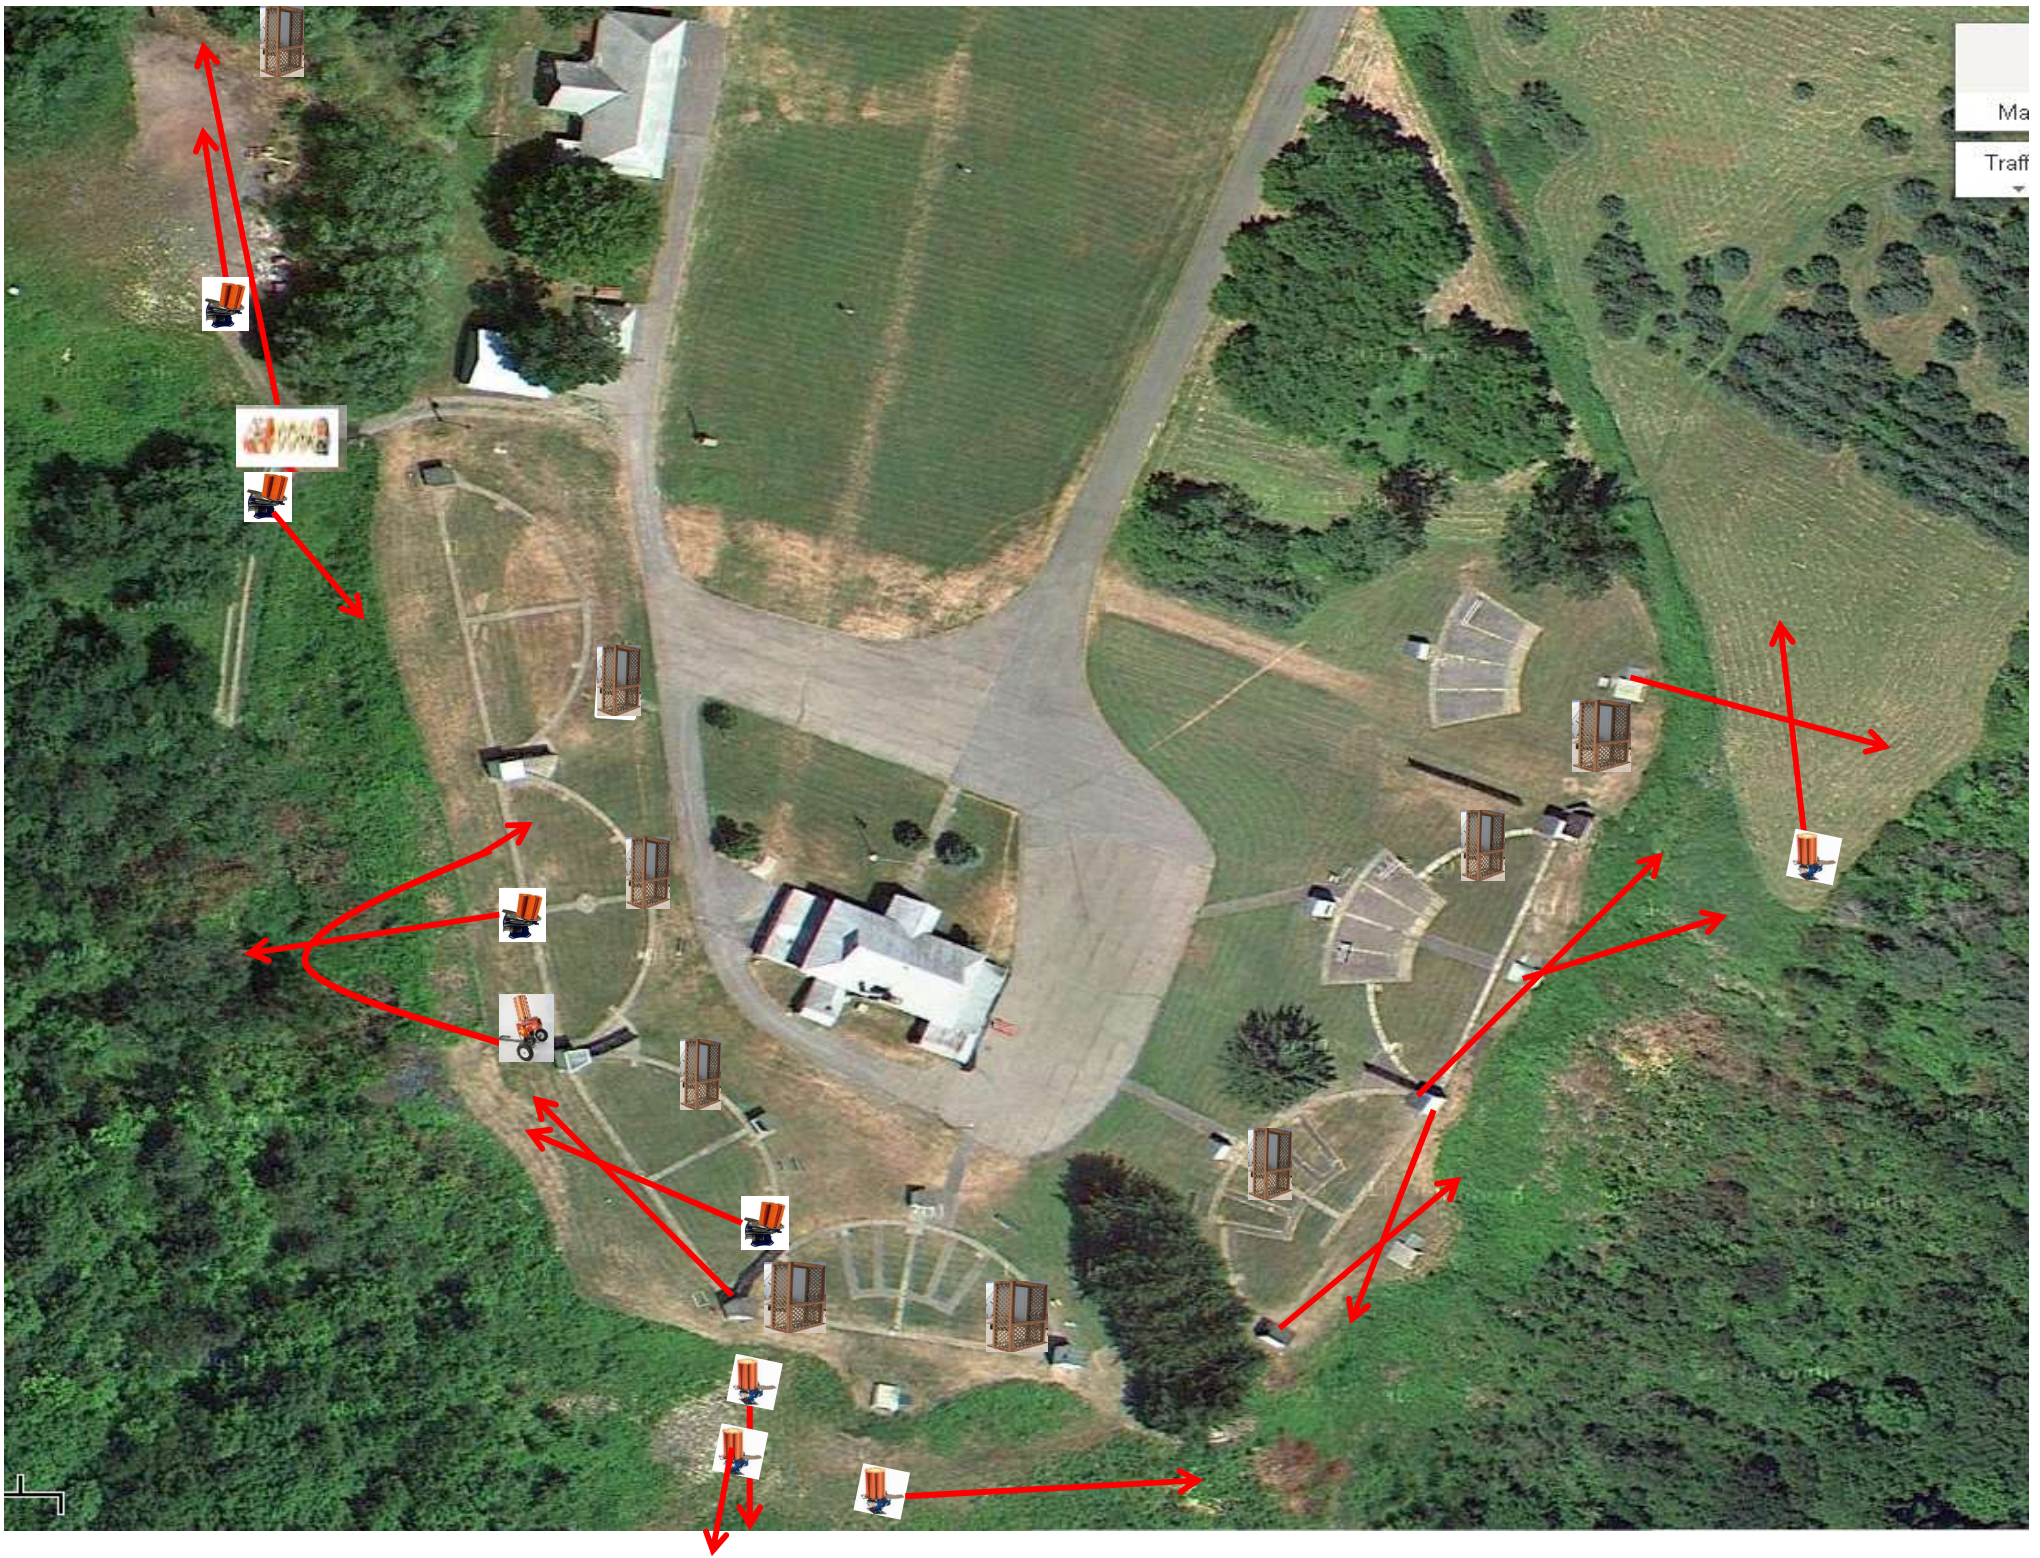

# Skeet 6

3 Simo Pair (6)  
Promatic (Lift) and Promatic (Teal)

# The Pit

Ma  
Traf

# The Menu – 06/18/2022

1) Trap Field	- 3 Simo Pair	- Trap House and Promatic	(6)
2) 5-Stand	- 3 Report Pair	- Trap House then Low House	(6)
3) Skeet #2	- 3 Report Pair	- High House then Low House	(6)
4) Gallows	- 2 Following Pair	- Promatic then Promatic	(4)
<b>** Hold the Button Down **</b>			
5) Skeet #3	- 3 Simo Pair	- Promatic (Teal) and Promatic (Teal)	(6)
6) Skeet #4	- 3 Simo Pair	- High House and Promatic (Pull House)	(6)
7) Skeet #5	- 3 Simo Pair	- Mec Chondel and Promatic (Teal)	(6)
8) Skeet #6	- 2 Report Pair	- Promatic then Promatic	(4)
9) The Pit	- 3 Simo Pair	- Promatic (Lift) and Promatic (Teal)	(6)
			-----
			(50)