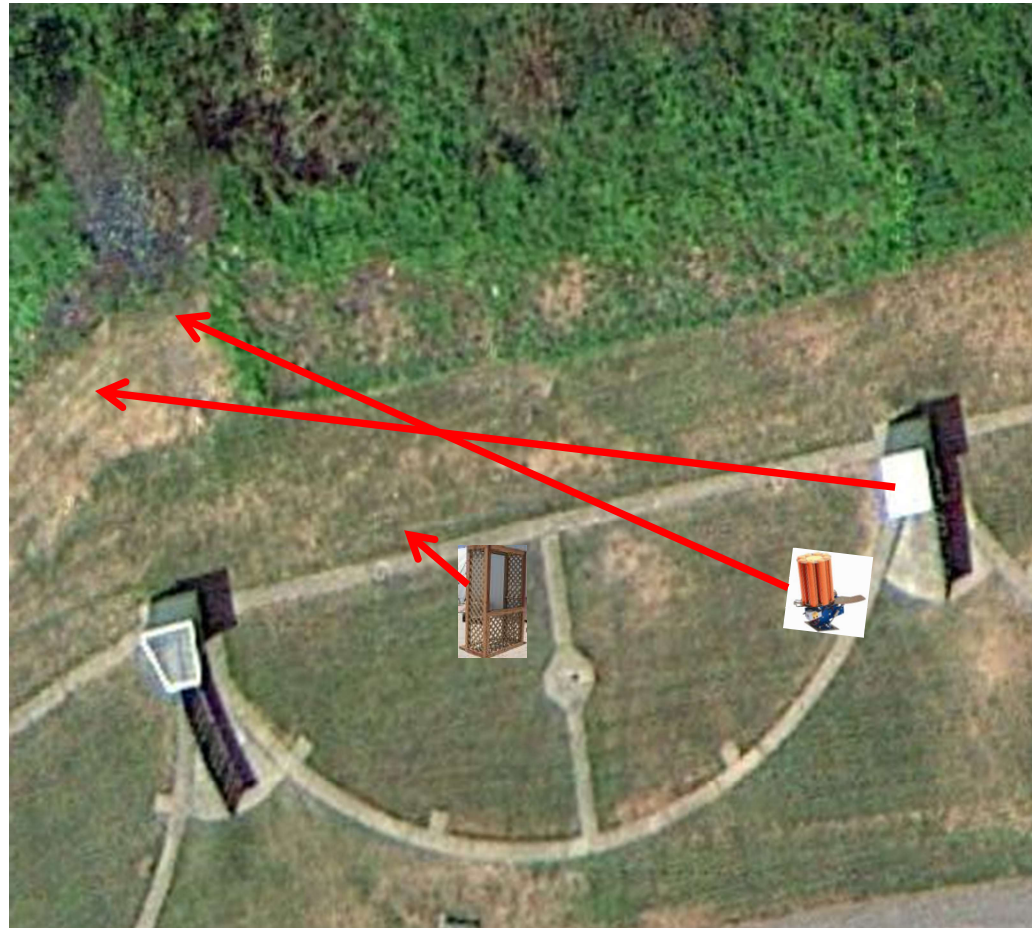

3 Simo Pair (6)
Low House and Promatic

Skeet 5