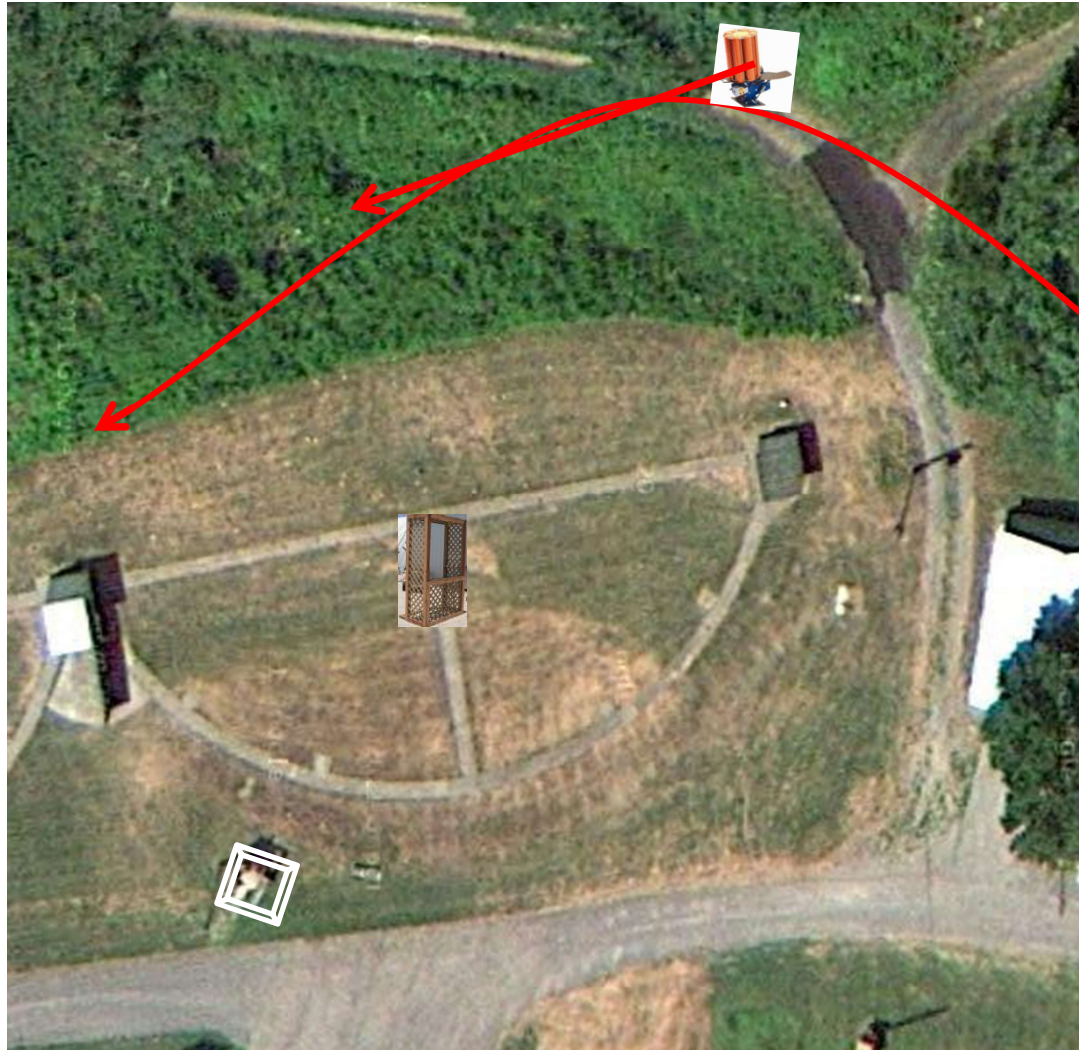

Skeet 6

3 Report Pair (6)
Promatic (Low) then Mec Chondel (Midi)

The Pit

The Menu – 11/03/2018

1) Trap Field	- 3 Report Pair	- Trap House then Promatic	(6)
2) 5-Stand	- 3 Report Pair	- High House then Promatic	(6)
3) Skeet #2	- 2 Report Pair	- Low House then Promatic	(4)
4) Gallows	- 2 Following Pair	- Promatic then Promatic	(4)
		** Hold The Button Down **	
5) Skeet #3	- 3 Report Pair	- Trap House then Promatic (Chondel)	(6)
6) Skeet #4	- 3 Simo Pair	- High House and Promatic	(6)
7) Skeet #5	- 3 Simo Pair	- Low House and Promatic	(6)
8) Skeet #6	- 3 Simo Pair	- Promatic and Mec Battue	(6)
9) The Pit	- 3 Report Pair	- Promatic then Mec Chondel (Midi)	(6)