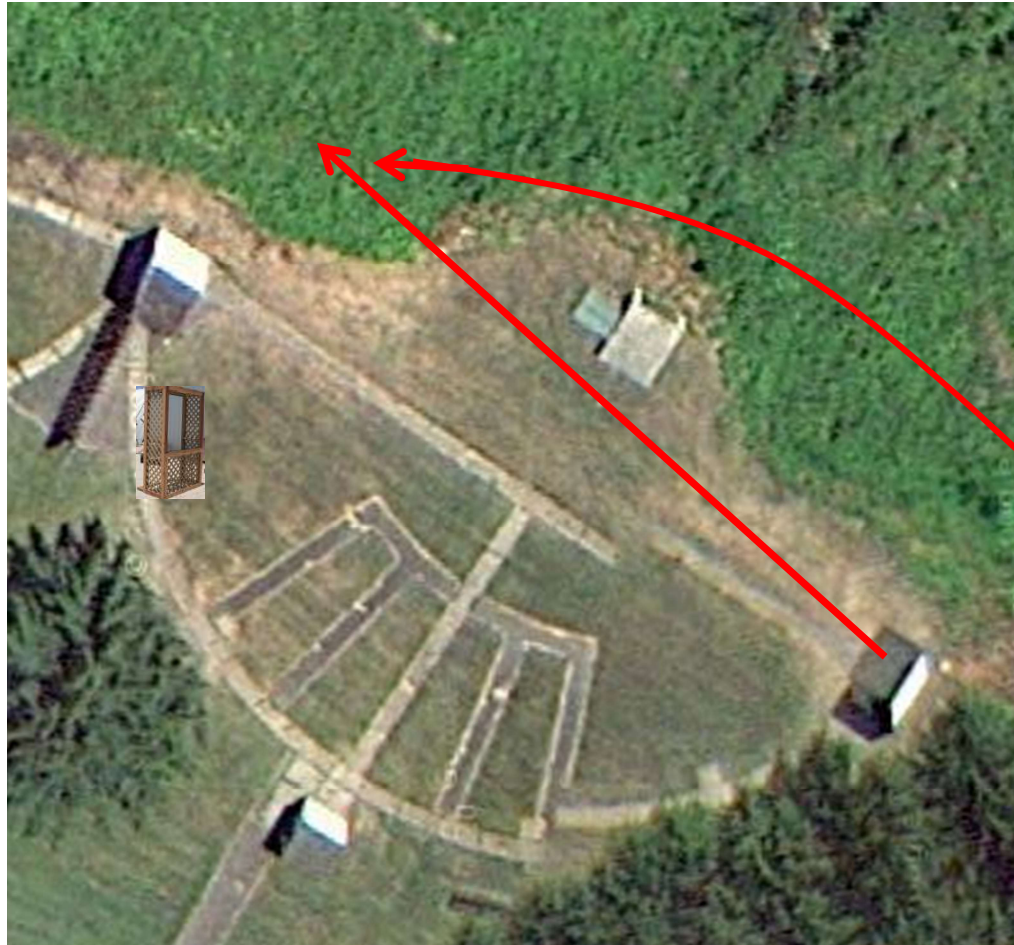

3 Report Pair (6)
Trap House then Promatic

Trap Field

3 Report Pair (6)
High House then Promatic

5-Stand

2 Report Pair (4)
Low House then Promatic

Skeet 2

2 Following Pair (4)
Promatic (Teal) then Promatic (Teal)
**** Hold the Button Down ****

Skeet 6

3 Report Pair (6)
Promatic (Low) then Mec Chondel (Midi)

The Pit

The Menu – 11/03/2018

1) Trap Field	- 3 Report Pair	- Trap House then Promatic	(6)
2) 5-Stand	- 3 Report Pair	- High House then Promatic	(6)
3) Skeet #2	- 2 Report Pair	- Low House then Promatic	(4)
4) Gallows	- 2 Following Pair	- Promatic then Promatic	(4)
		** Hold The Button Down **	
5) Skeet #3	- 3 Report Pair	- Trap House then Promatic (Chondel)	(6)
6) Skeet #4	- 3 Simo Pair	- High House and Promatic	(6)
7) Skeet #5	- 3 Simo Pair	- Low House and Promatic	(6)
8) Skeet #6	- 3 Simo Pair	- Promatic and Mec Battue	(6)
9) The Pit	- 3 Report Pair	- Promatic then Mec Chondel (Midi)	(6)