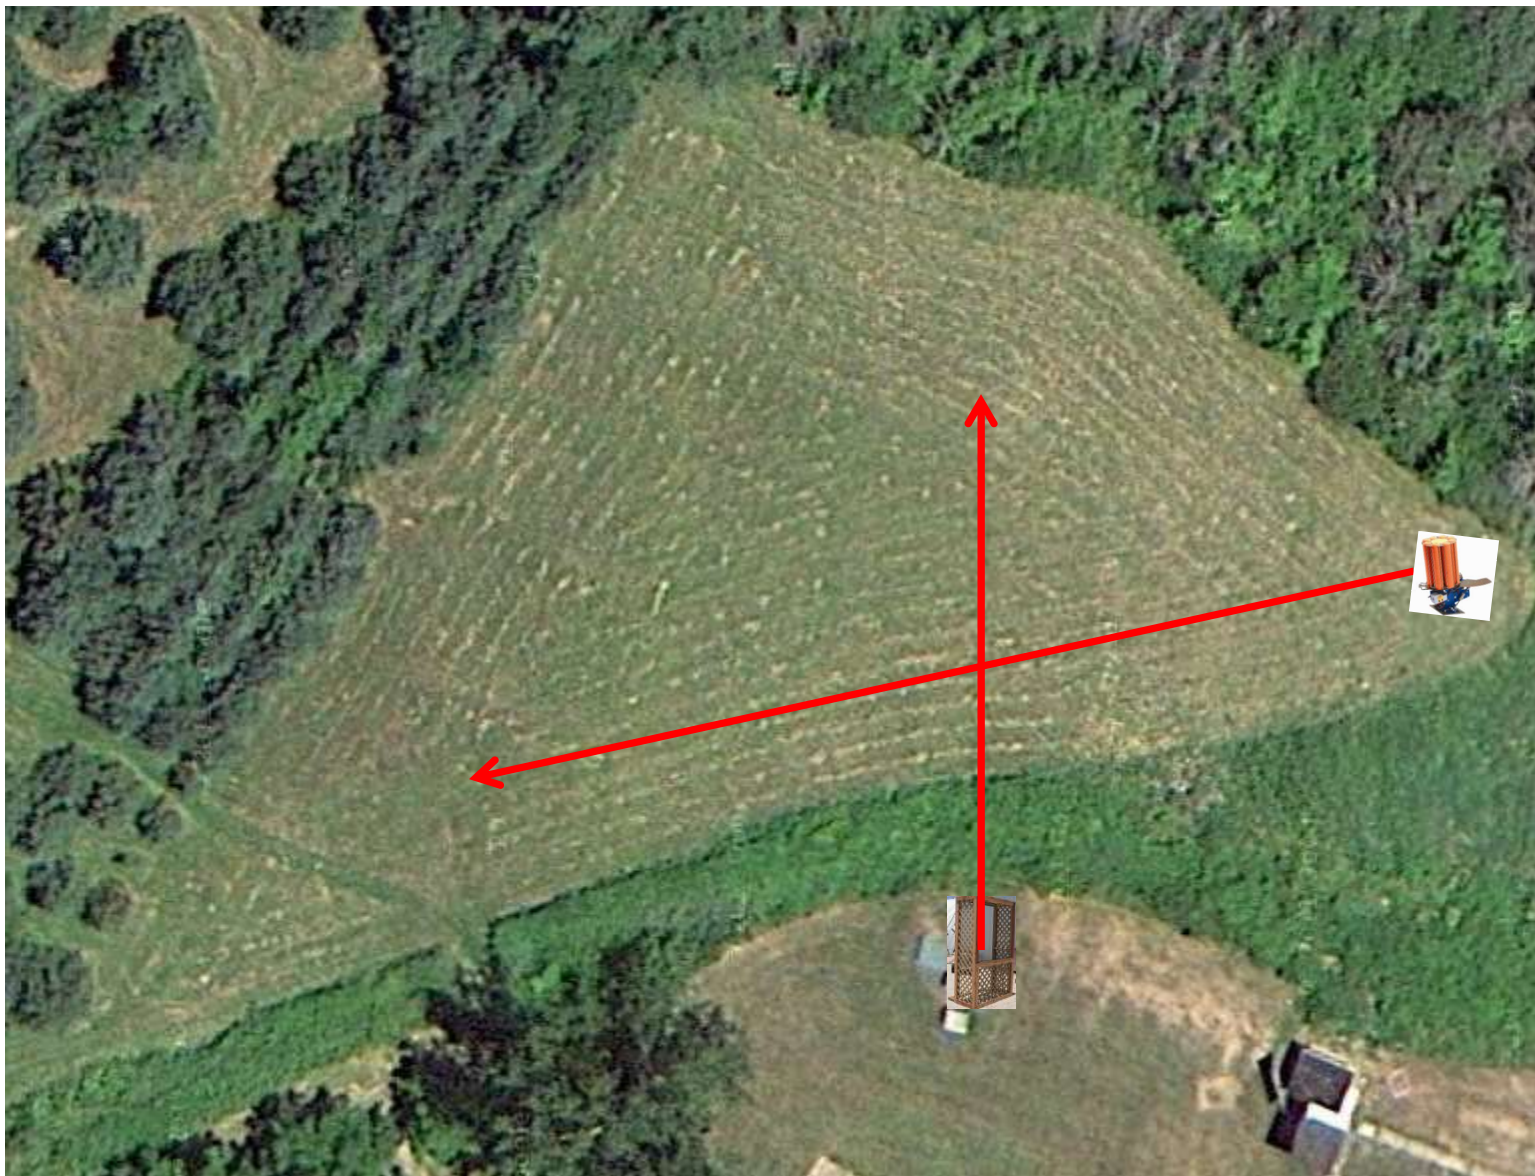

3 Report Pair (6)
Trap House then Promatic

Trap Field

3 Report Pair (6)
High House then Promatic

5-Stand

2 Report Pair (4)
Low House then Promatic

Skeet 2

2 Following Pair (4)
Promatic (Teal) then Promatic (Teal)
**** Hold the Button Down ****

Skeet 6

3 Report Pair (6)
Promatic (Low) then Mec Chondel (Midi)

The Pit

The Menu – 11/03/2018

1) Trap Field	- 3 Report Pair	- Trap House then Promatic	(6)
2) 5-Stand	- 3 Report Pair	- High House then Promatic	(6)
3) Skeet #2	- 2 Report Pair	- Low House then Promatic	(4)
4) Gallows	- 2 Following Pair	- Promatic then Promatic	(4)
		** Hold The Button Down **	
5) Skeet #3	- 3 Report Pair	- Trap House then Promatic (Chondel)	(6)
6) Skeet #4	- 3 Simo Pair	- High House and Promatic	(6)
7) Skeet #5	- 3 Simo Pair	- Low House and Promatic	(6)
8) Skeet #6	- 3 Simo Pair	- Promatic and Mec Battue	(6)
9) The Pit	- 3 Report Pair	- Promatic then Mec Chondel (Midi)	(6)