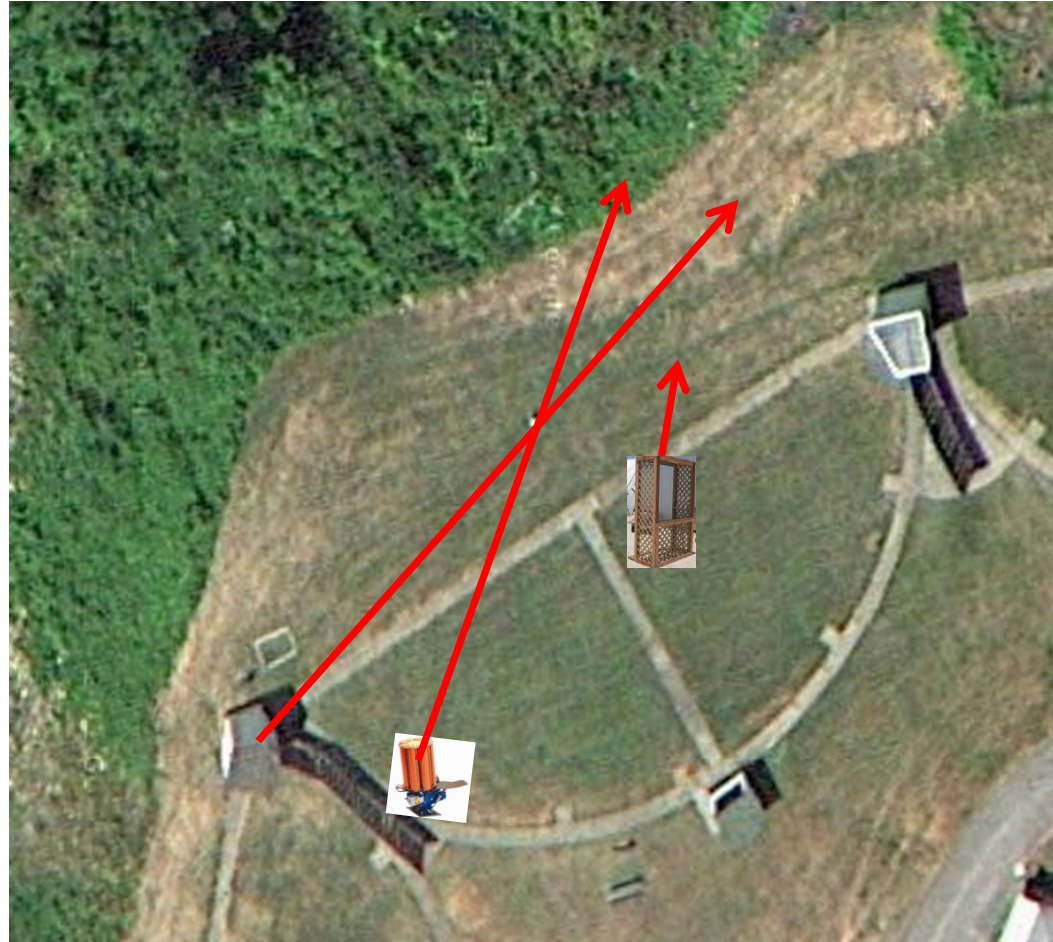

3 Simo Pair (6)
High House and Promatic

Skeet 4