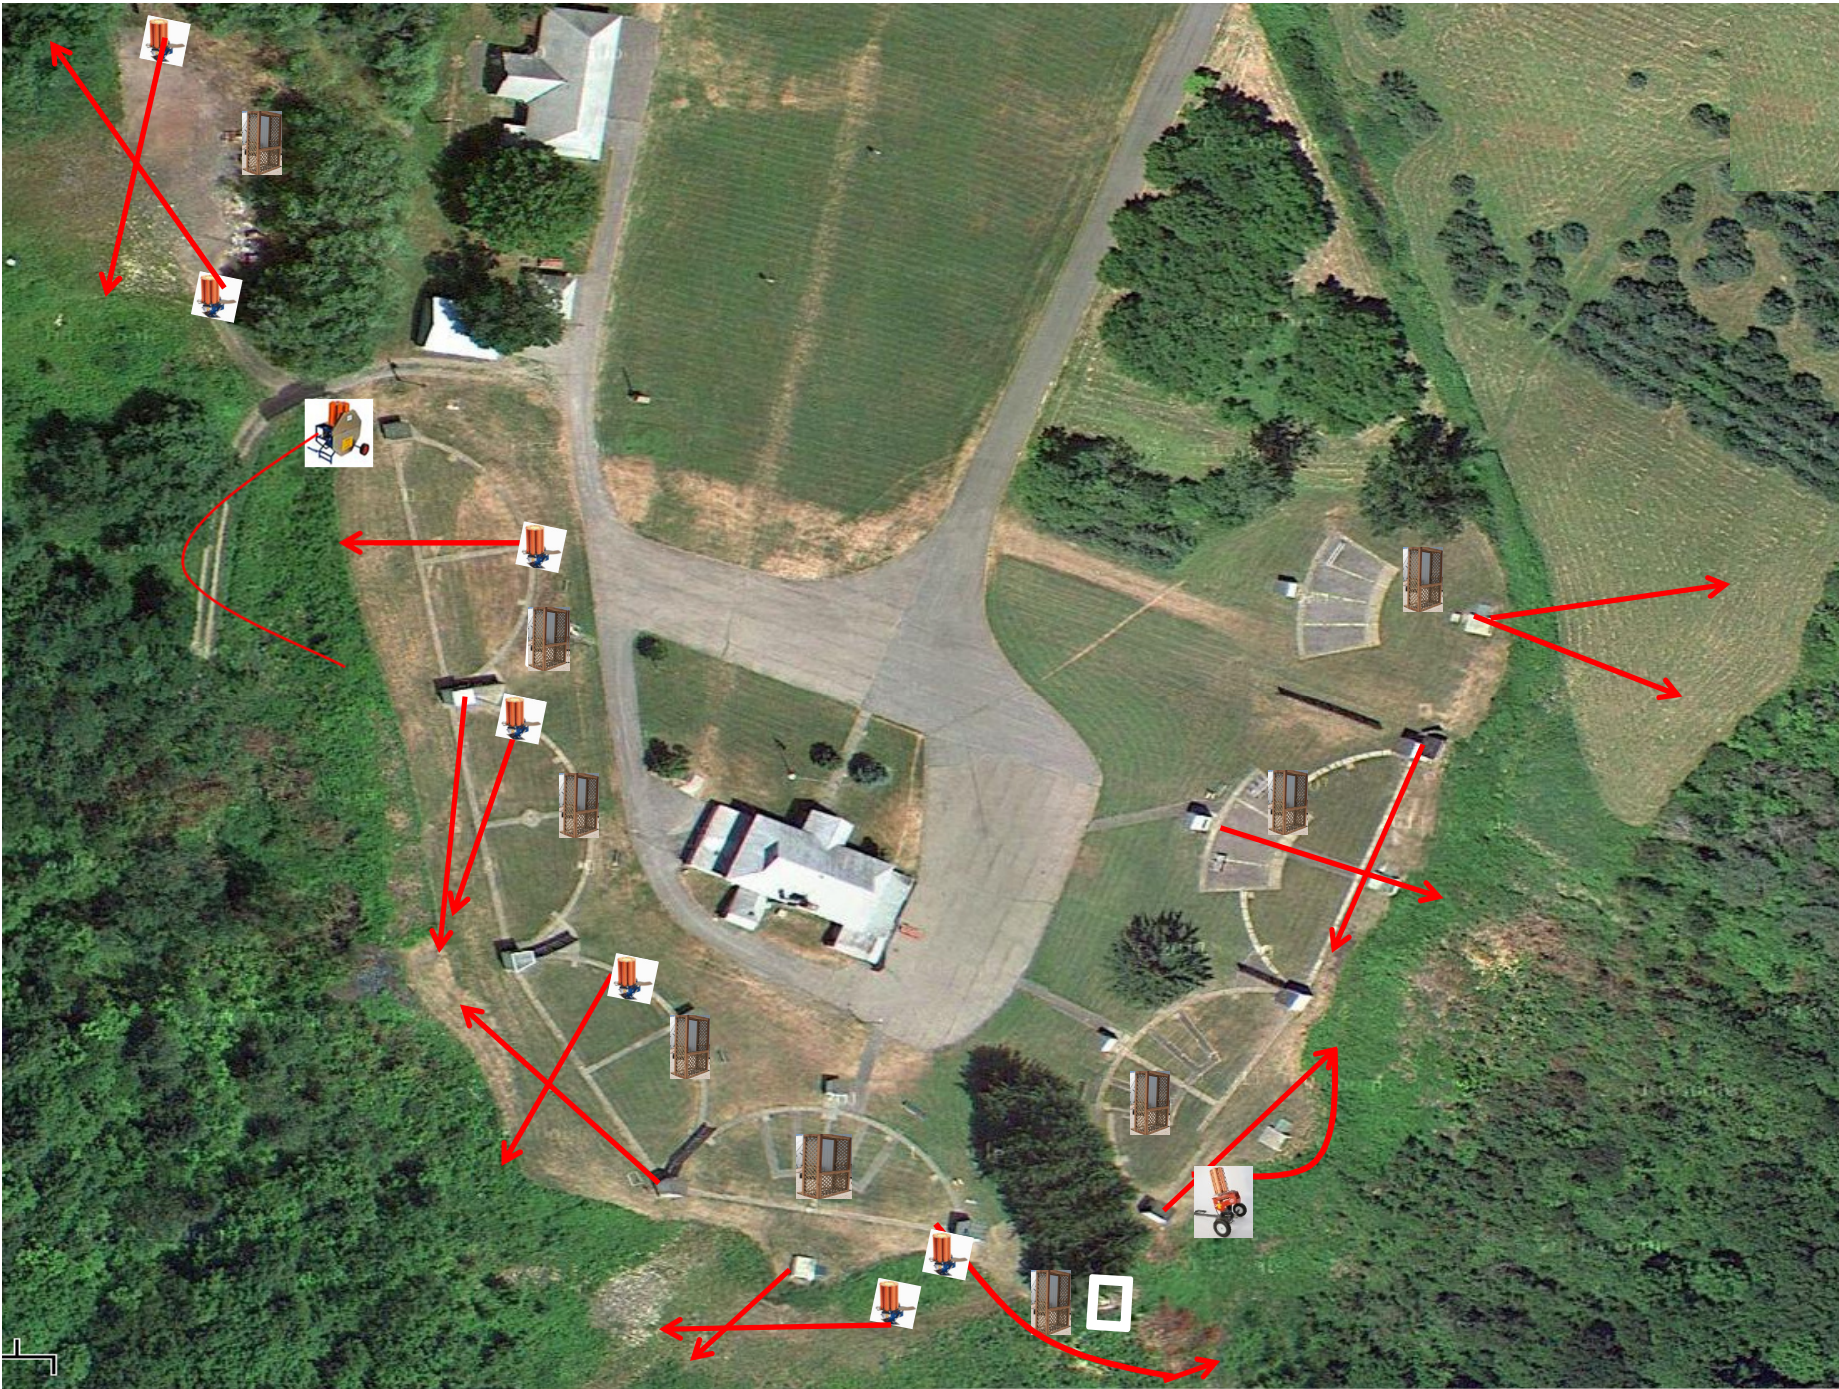

# Skeet 6

3 Simo Pair (6)  
Promatic and Promatic

# The Pit

# The Menu – 10/20/2018

1) Trap Field	- 3 <b>Simo Pair</b>	- Trap House then Promatic	(6)
2) 5-Stand	- 2 <b>Report Pair</b>	- Rabbit then Overhead	(4)
3) Skeet #2	- 3 <b>Simo Pair</b>	- Low House and Mec Chondel	(6)
4) Gallows	- 3 <b>Following Pair</b>	- Promatic then Promatic <b>Hold the Button Dow</b>	(6)
5) Skeet #3	- 3 <b>Report Pair</b>	- Trap then Promatic	(6)
6) Skeet #4	- 3 <b>Simo Pair</b>	- High House and Promatic (teal)	(6)
7) Skeet #5	- 2 <b>Simo Pair</b>	- Low House and Promatic	(4)
8) Skeet #6	- 3 <b>Simo Pair</b>	- Chondel and Promatic	(6)
9) The Pit	- 3 <b>Simo Pair</b>	- Promatic and Promatic	(6)
			-----
			(50)