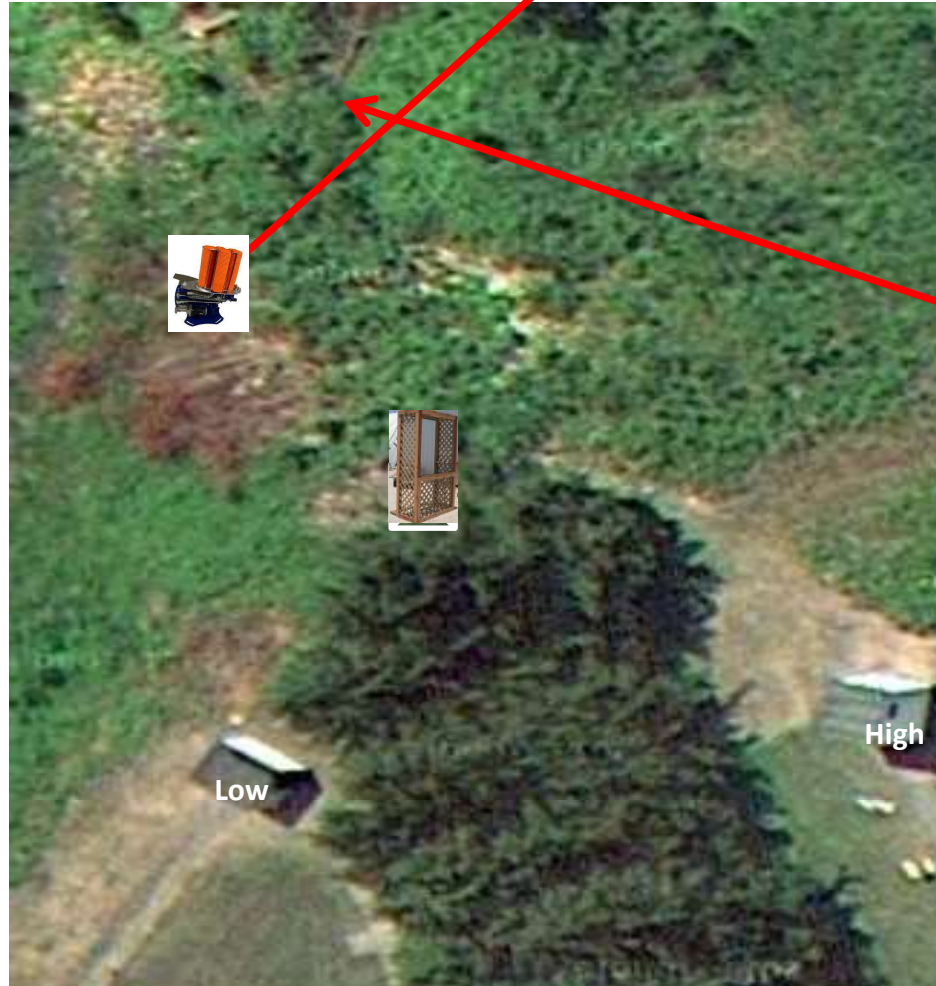

Gallows

3 Sets (9)
Promatic (Right)
Report Promatic (Left)
Report Promatic (Right)