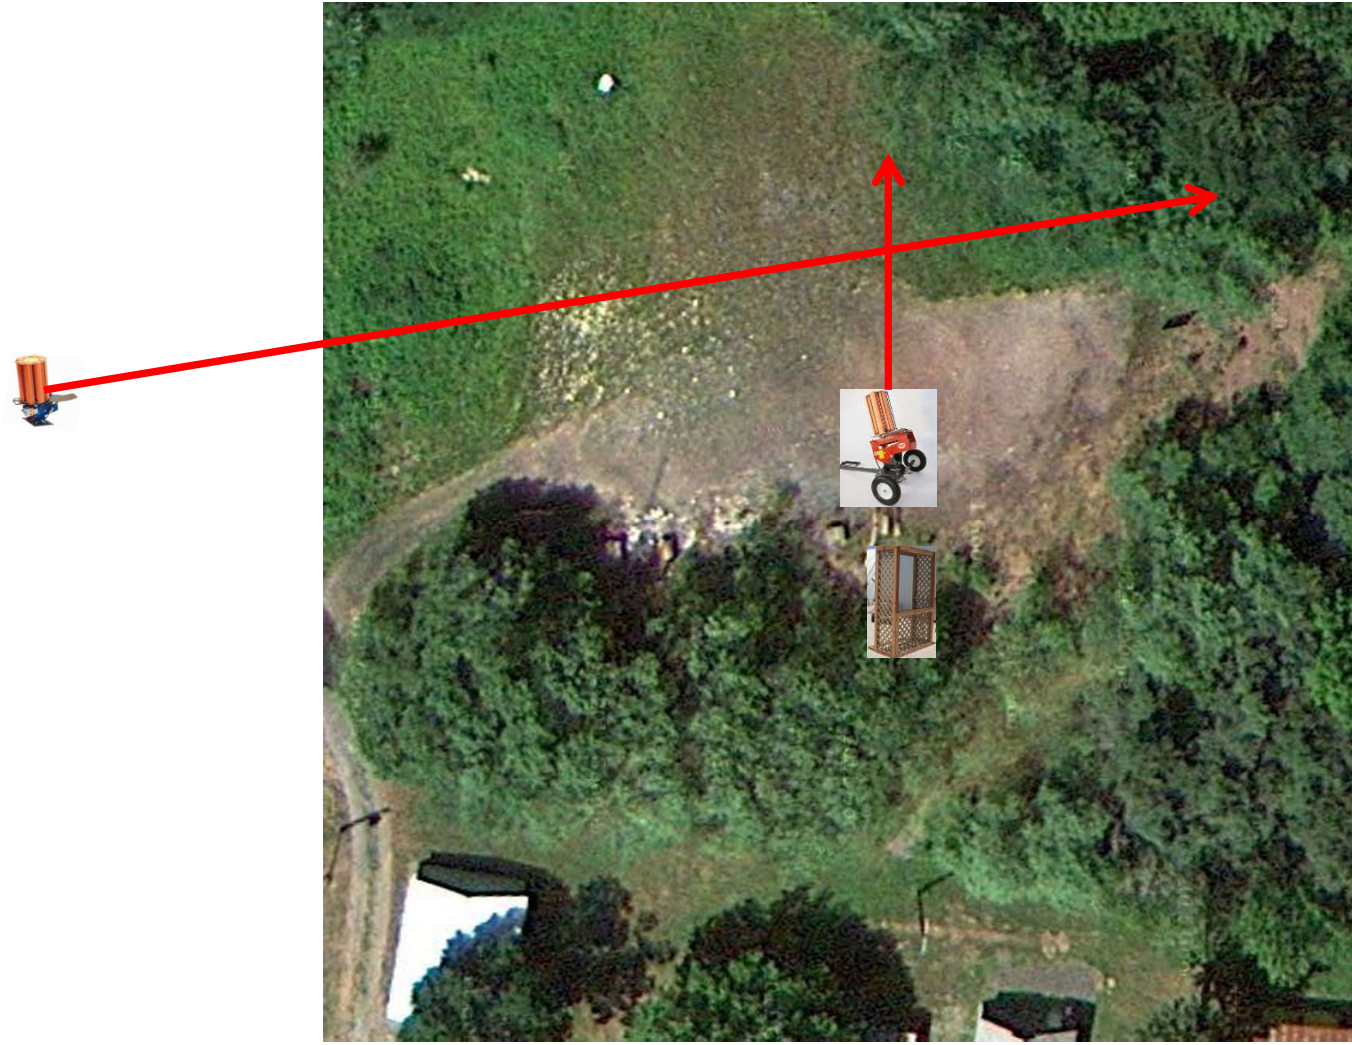

4 Sets (12)
Promatic
Report Mec Midi
Report Promatic

The Pit