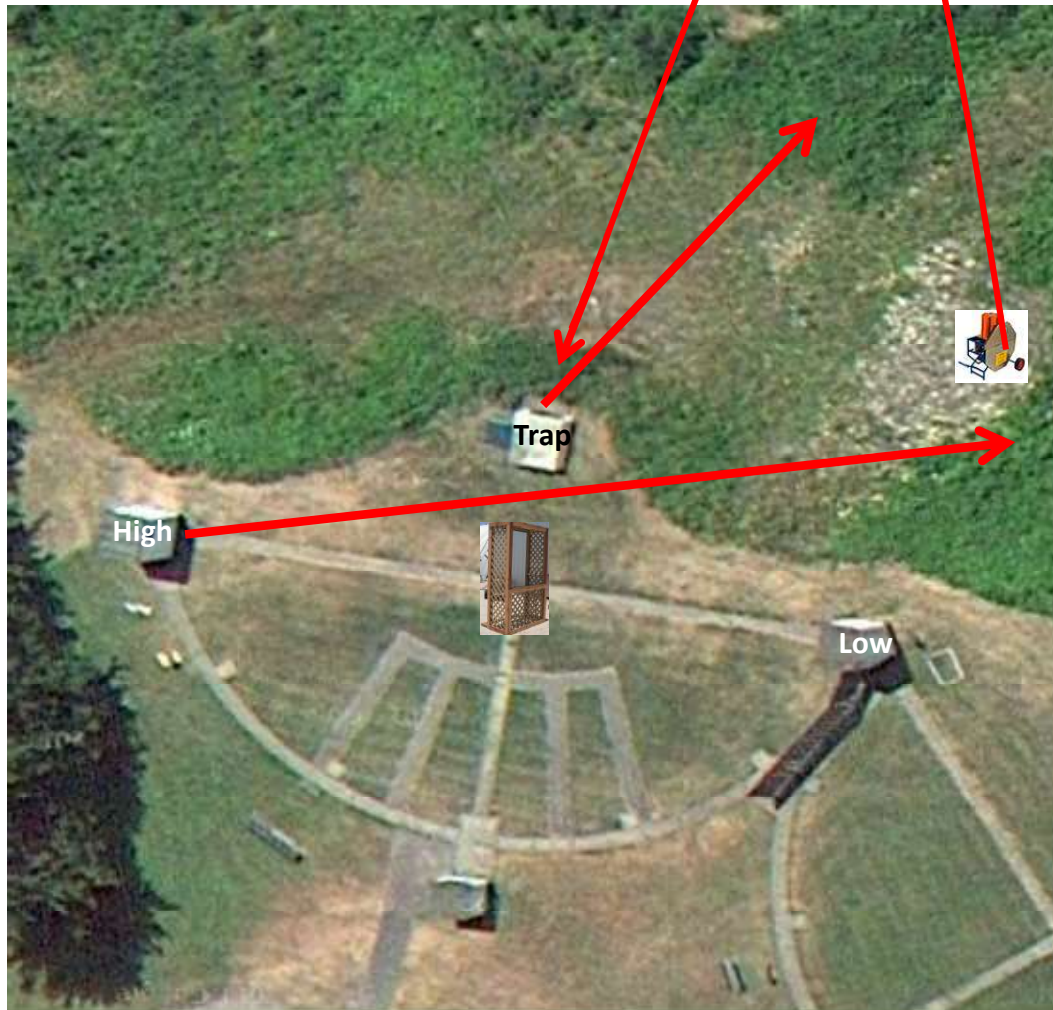

4 Sets (12)
Trap House
Report High House
Report Chondel

Skeet 3