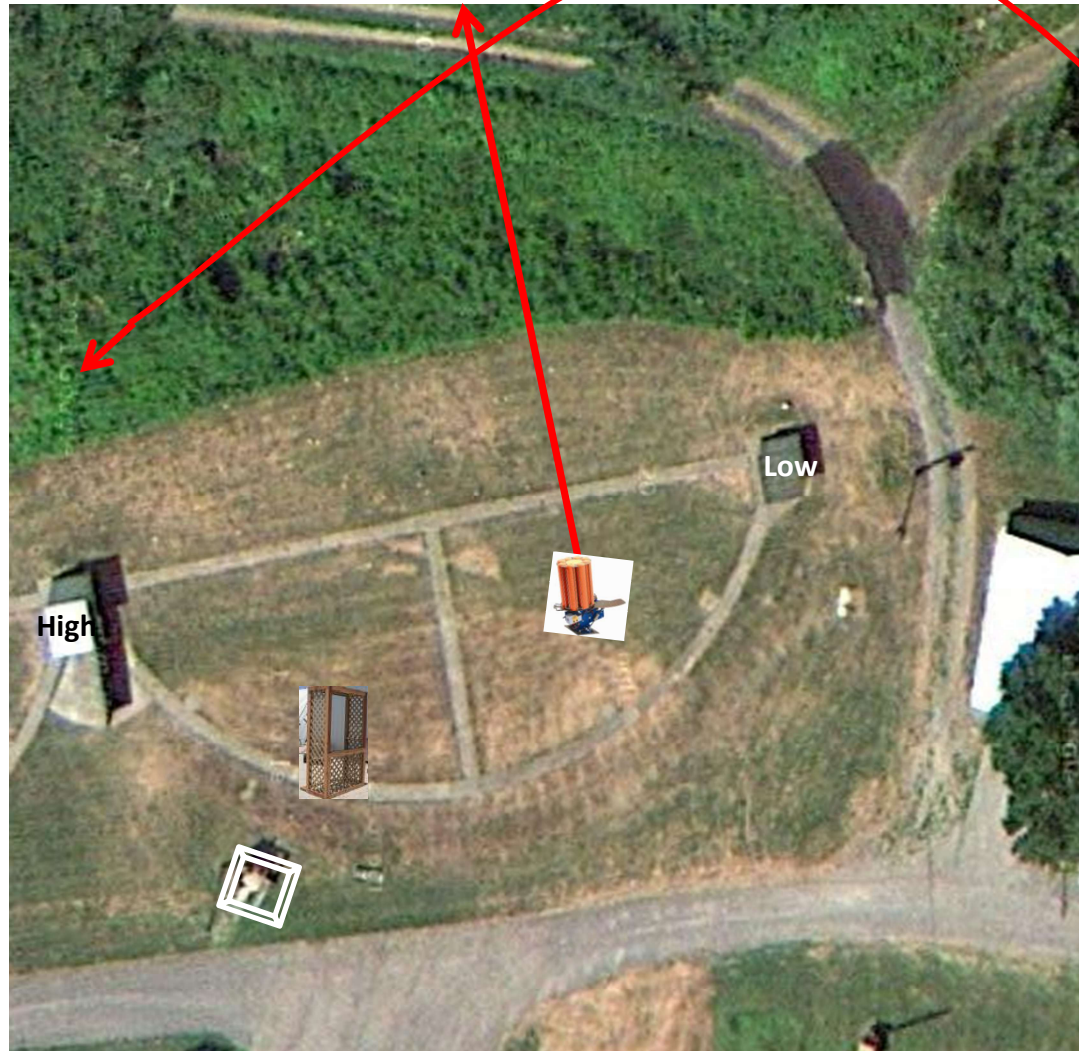

4 Sets (12)

Simo Pair – Promatic and Mec Battue
On 2nd Report Mec Battue

Skeet 6