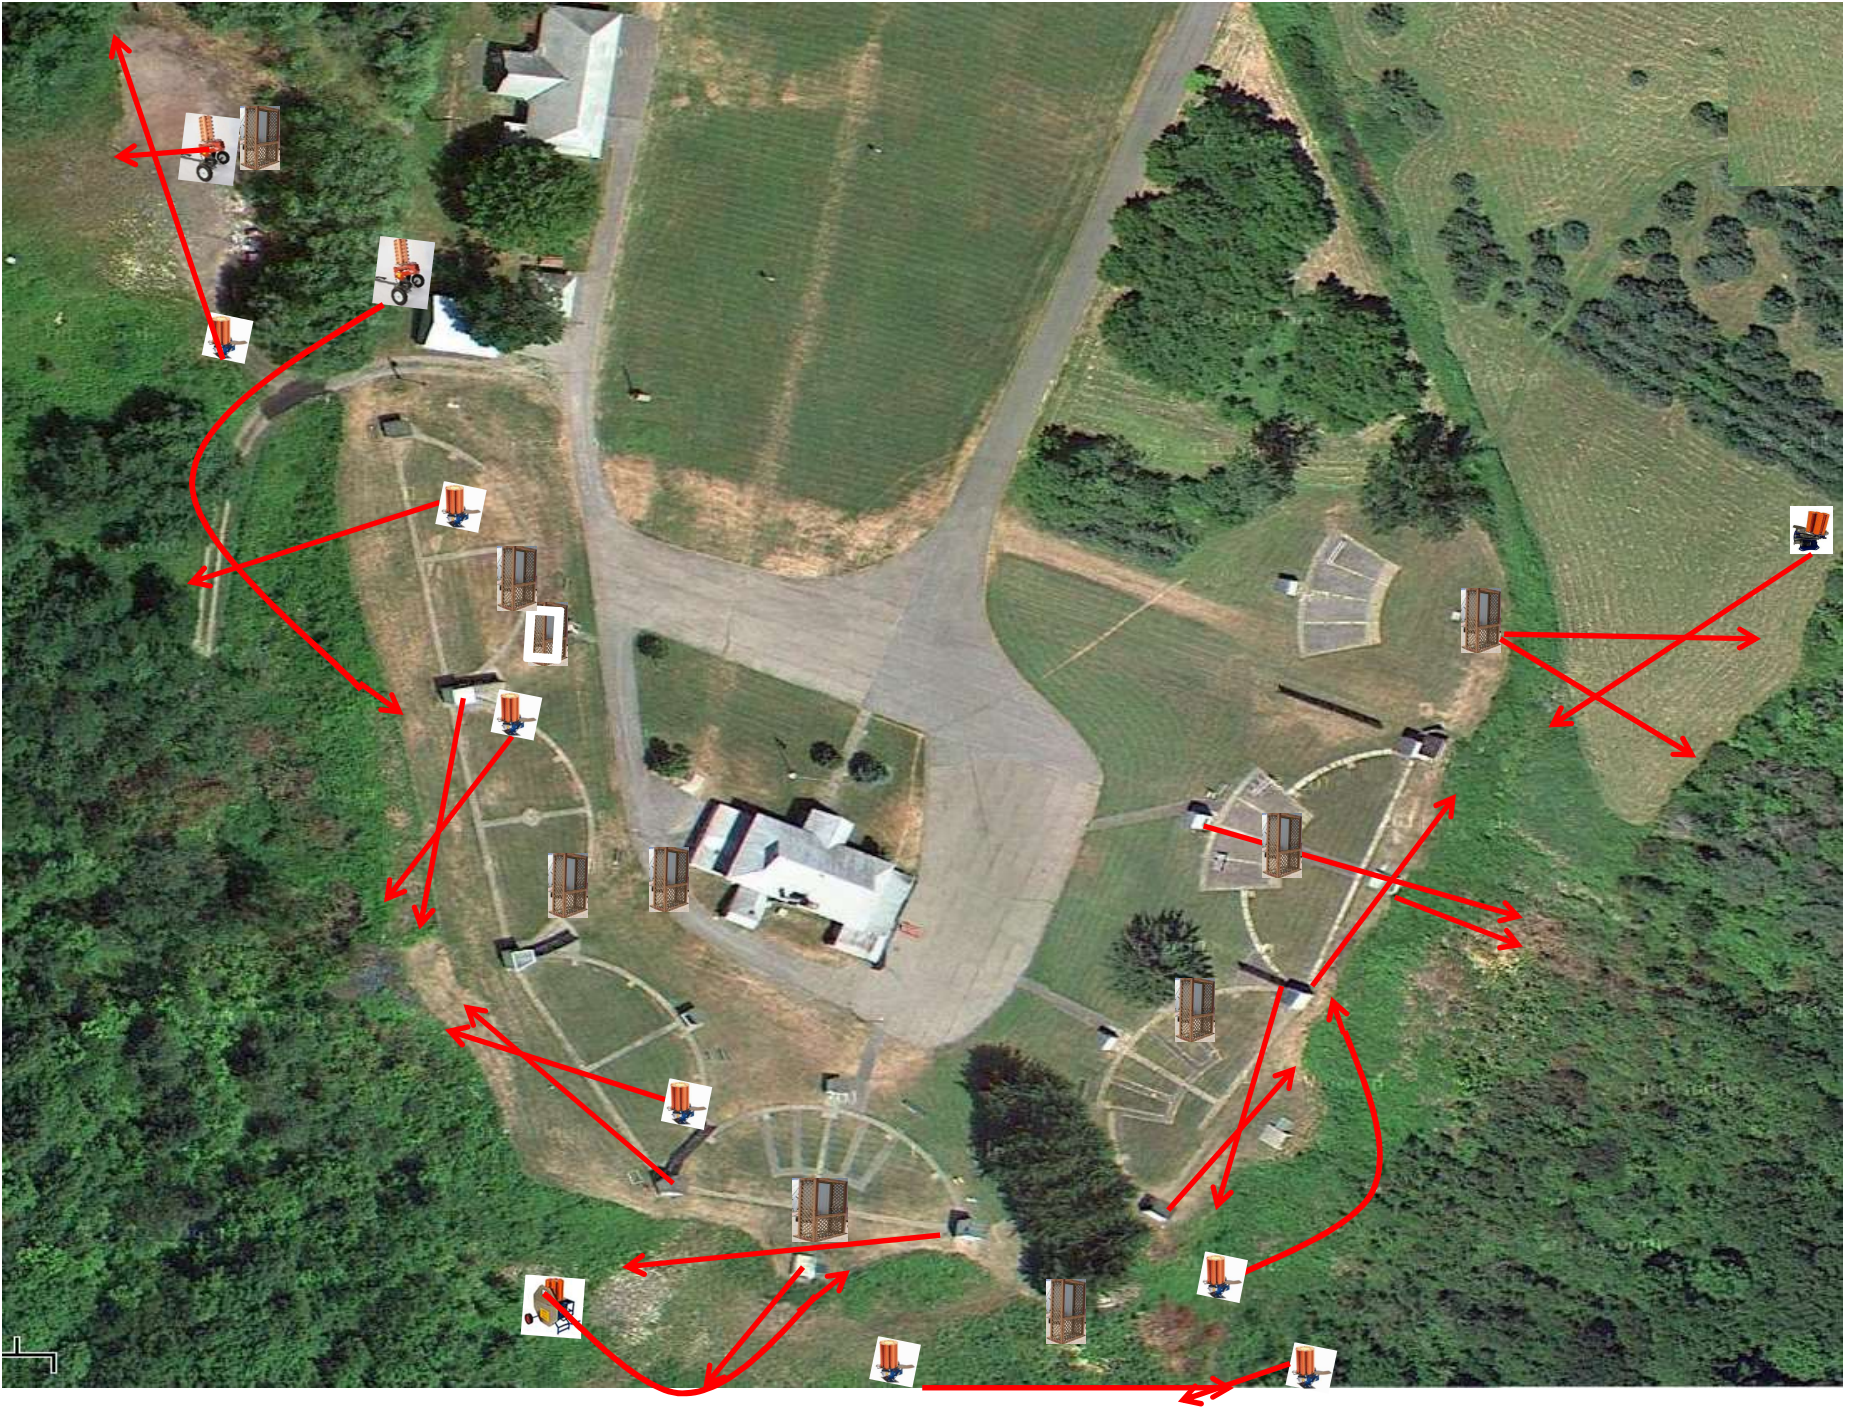

# The Pit

# The Menu – 10/13/2018

1) Trap Field	- 4 Sets	- Simo Pair - Trap House, 2nd Report Promatic	(12)
2) 5-Stand	- 3 Sets	- Simo Pair - Trap House and Overhead, 2nd Report Low House	( 9)
3) Skeet #2	- 3 Sets	- 3 Flush - High House and Low House and Promatic	( 9)
4) Gallows	- 3 Sets	- Promatic(Right), Report Promatic(Left), Report Promatic(Right)	( 9)
5) Skeet #3	- 4 Sets	- Trap House, Report High House, Report Chondel	(12)
6) Skeet #4	- 4 Sets	- Simo Pair - High House and Promatic, 2nd Report Promatic	(12)
7) Skeet #5	- 4 Sets	- Simo Pair - Low House and Promatic, 2nd Report Promatic	(12)
8) Skeet #6	- 4 Sets	- Simo Pair - Promatic and Mec Battue, 2nd Report Mec Battue	(12)
9) The Pit	- 4 Sets	- Promatic, Report Mec Midi, Report Promatic	(12)
			-----
			(99)