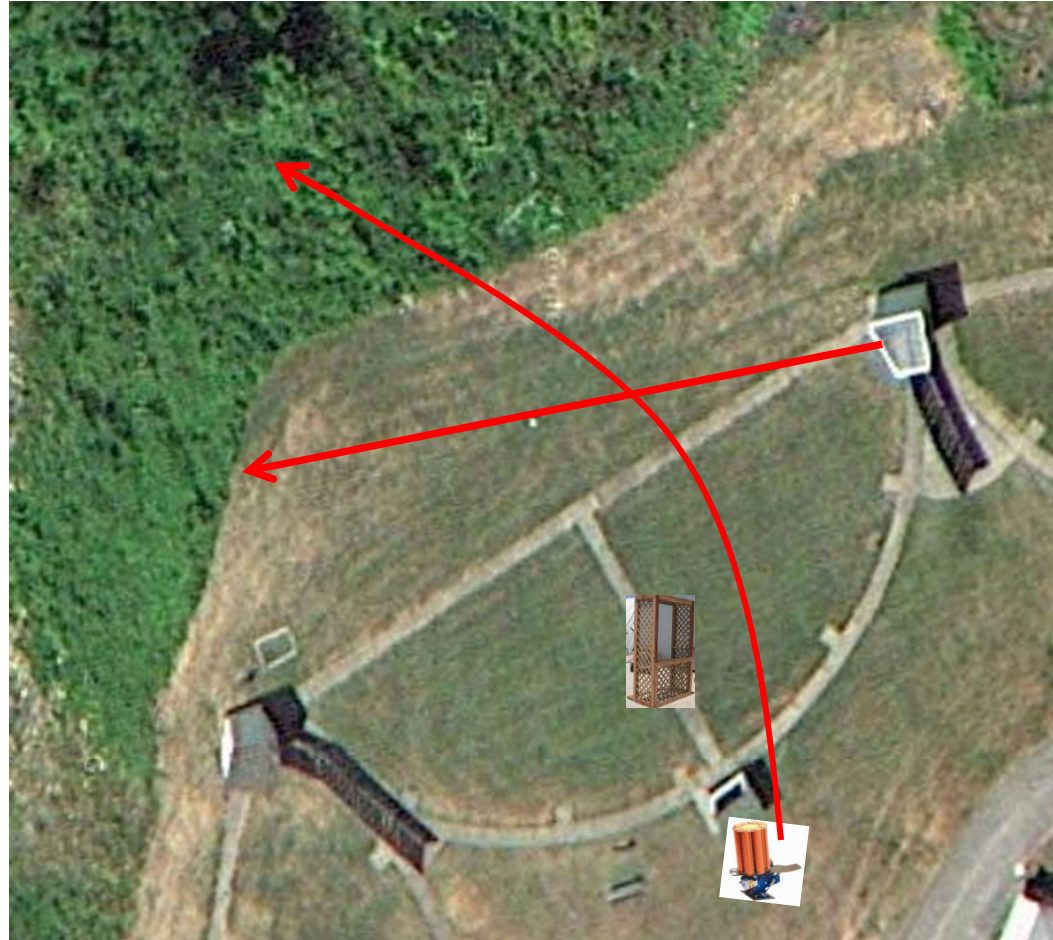

4 Report Pair (8)
Trap House then Trap House

Trap Field

4 Report Pair (8)
Trap House then High House

5-Stand

4 Simo Pair (8)
Low House and Promatic

Skeet 2

**** NO GALLOWS TODAY ****

Gallows

4 Report Pair (8)
High House then Low House

Skeet 3

4 Simo Pair (8)
Low House and Promatic

Skeet 4

**** NO SKEET #5 TODAY ****

Skeet 5

** NO SKEET #6 TODAY **

Skeet 6

** NO PIT TODAY **

The Pit

The Menu – 12/30/2017

1) Trap Field	- 4 Report Pair	- Trap House then Trap House	(8)
2) 5-Stand	- 4 Report Pair	- Trap House then High House	(8)
3) Skeet #2	- 4 Simo Pair	- Low House and Promatic	(8)
4) Gallows	- ** NO GALLOWS **		
5) Skeet #3	- 4 Report Pair	- Trap House then Low House	(8)
6) Skeet #4	- 4 Report Pair	- Low House and Promatic	(8)