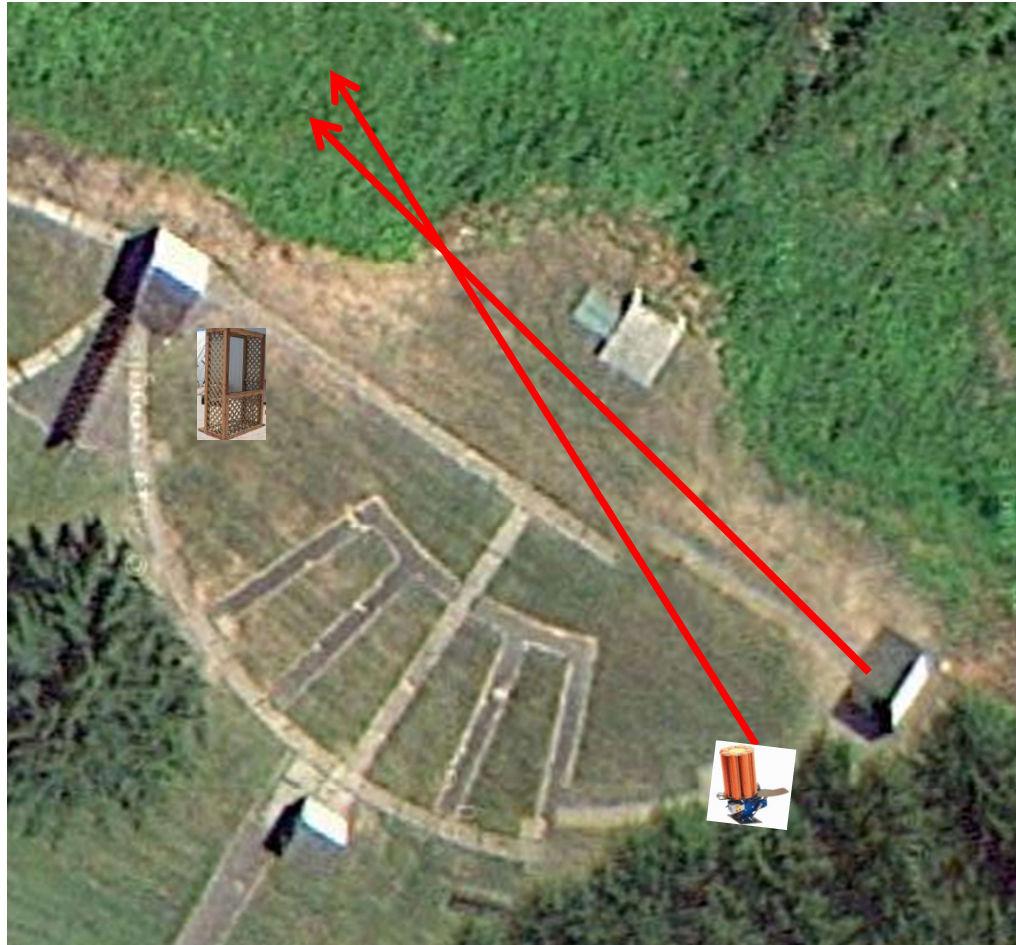

4 Report Pair (8)
Trap House then Trap House

Trap Field

4 Report Pair (8)
Trap House then High House

5-Stand

4 Simo Pair (8)
Low House and Promatic

Skeet 2

**** NO GALLOWS TODAY ****

Gallows

4 Report Pair (8)
High House then Low House

Skeet 3

4 Simo Pair (8)
Low House and Promatic

Skeet 4

**** NO SKEET #5 TODAY ****

Skeet 5

** NO SKEET #6 TODAY **

Skeet 6

** NO PIT TODAY **

The Pit

The Menu – 12/30/2017

1) Trap Field	- 4 Report Pair	- Trap House then Trap House	(8)
2) 5-Stand	- 4 Report Pair	- Trap House then High House	(8)
3) Skeet #2	- 4 Simo Pair	- Low House and Promatic	(8)
4) Gallows	- ** NO GALLOWS **		
5) Skeet #3	- 4 Report Pair	- Trap House then Low House	(8)
6) Skeet #4	- 4 Report Pair	- Low House and Promatic	(8)