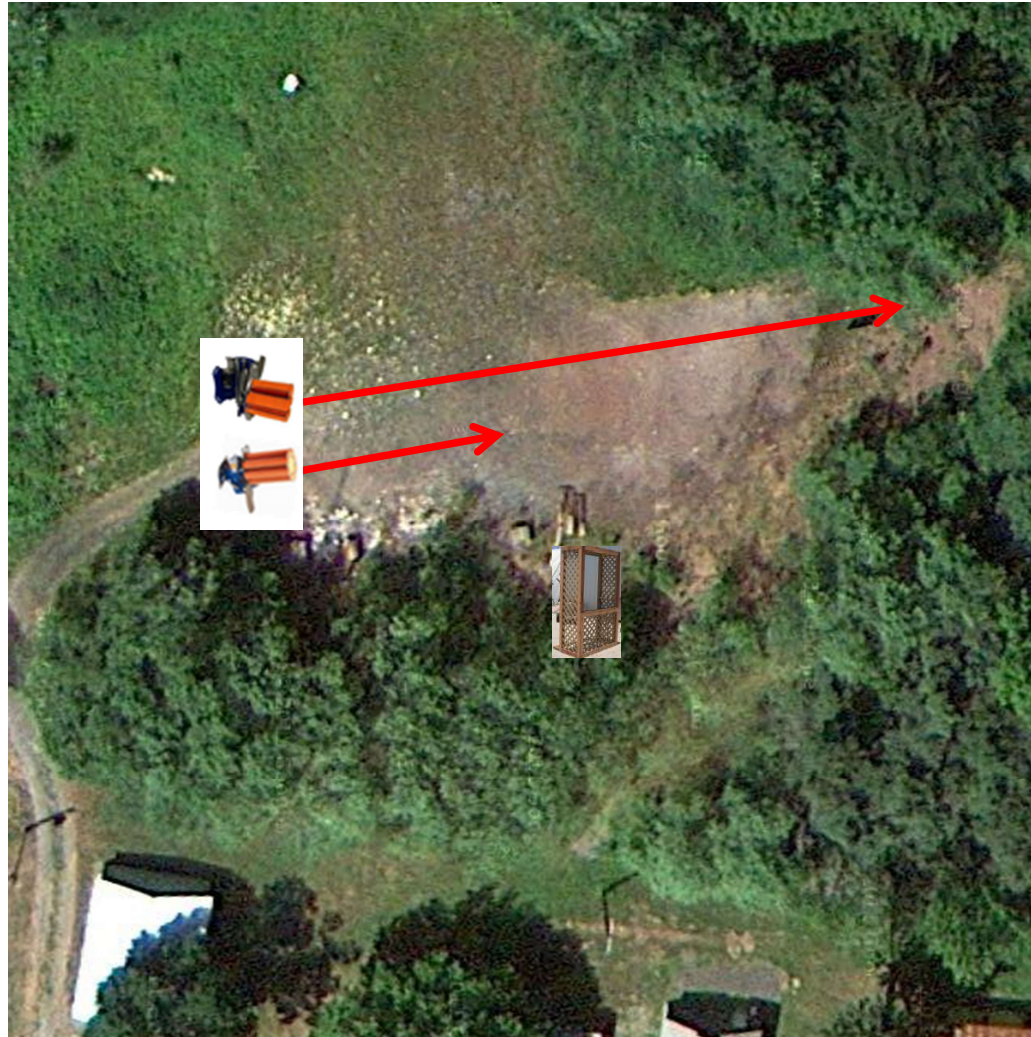

Skeet 5

3 Simo Pair (6)
Low House and Chondel

Skeet 6

3 Simo Pair (6)
Dual Promatic

The Pit

The Menu – 11/26/2016

1) The Field	- 3 Report Pair	- Promatic then Promatic	(6)
2) Trap Field	- 3 Simo Pair	- Trap House and Promatic	(6)
3) 5-Stand	- 2 Report Pair	- Low House then Automatic	(4)
4) Skeet #2	- 2 Report Pair	- High House then Automatic	(4)
5) Gallows	- 2 Following Pair	- Promatic then Promatic (Hold the Button Down)	(4)
6) Skeet #3	- 3 Simo Pair	- Trap House and Mec Rabbit	(6)
7) Skeet #4	- 2 Simo Pair	- Low House and Promatic (Overhead)	(4)
8) Skeet #5	- 2 Report Pair	- High House then Promatic	(4)
9) Skeet #6	- 3 Simo Pair	- Low House and Chondel	(6)
10) The Pit	- 3 Simo Pair	- Dual Promatic	(6)