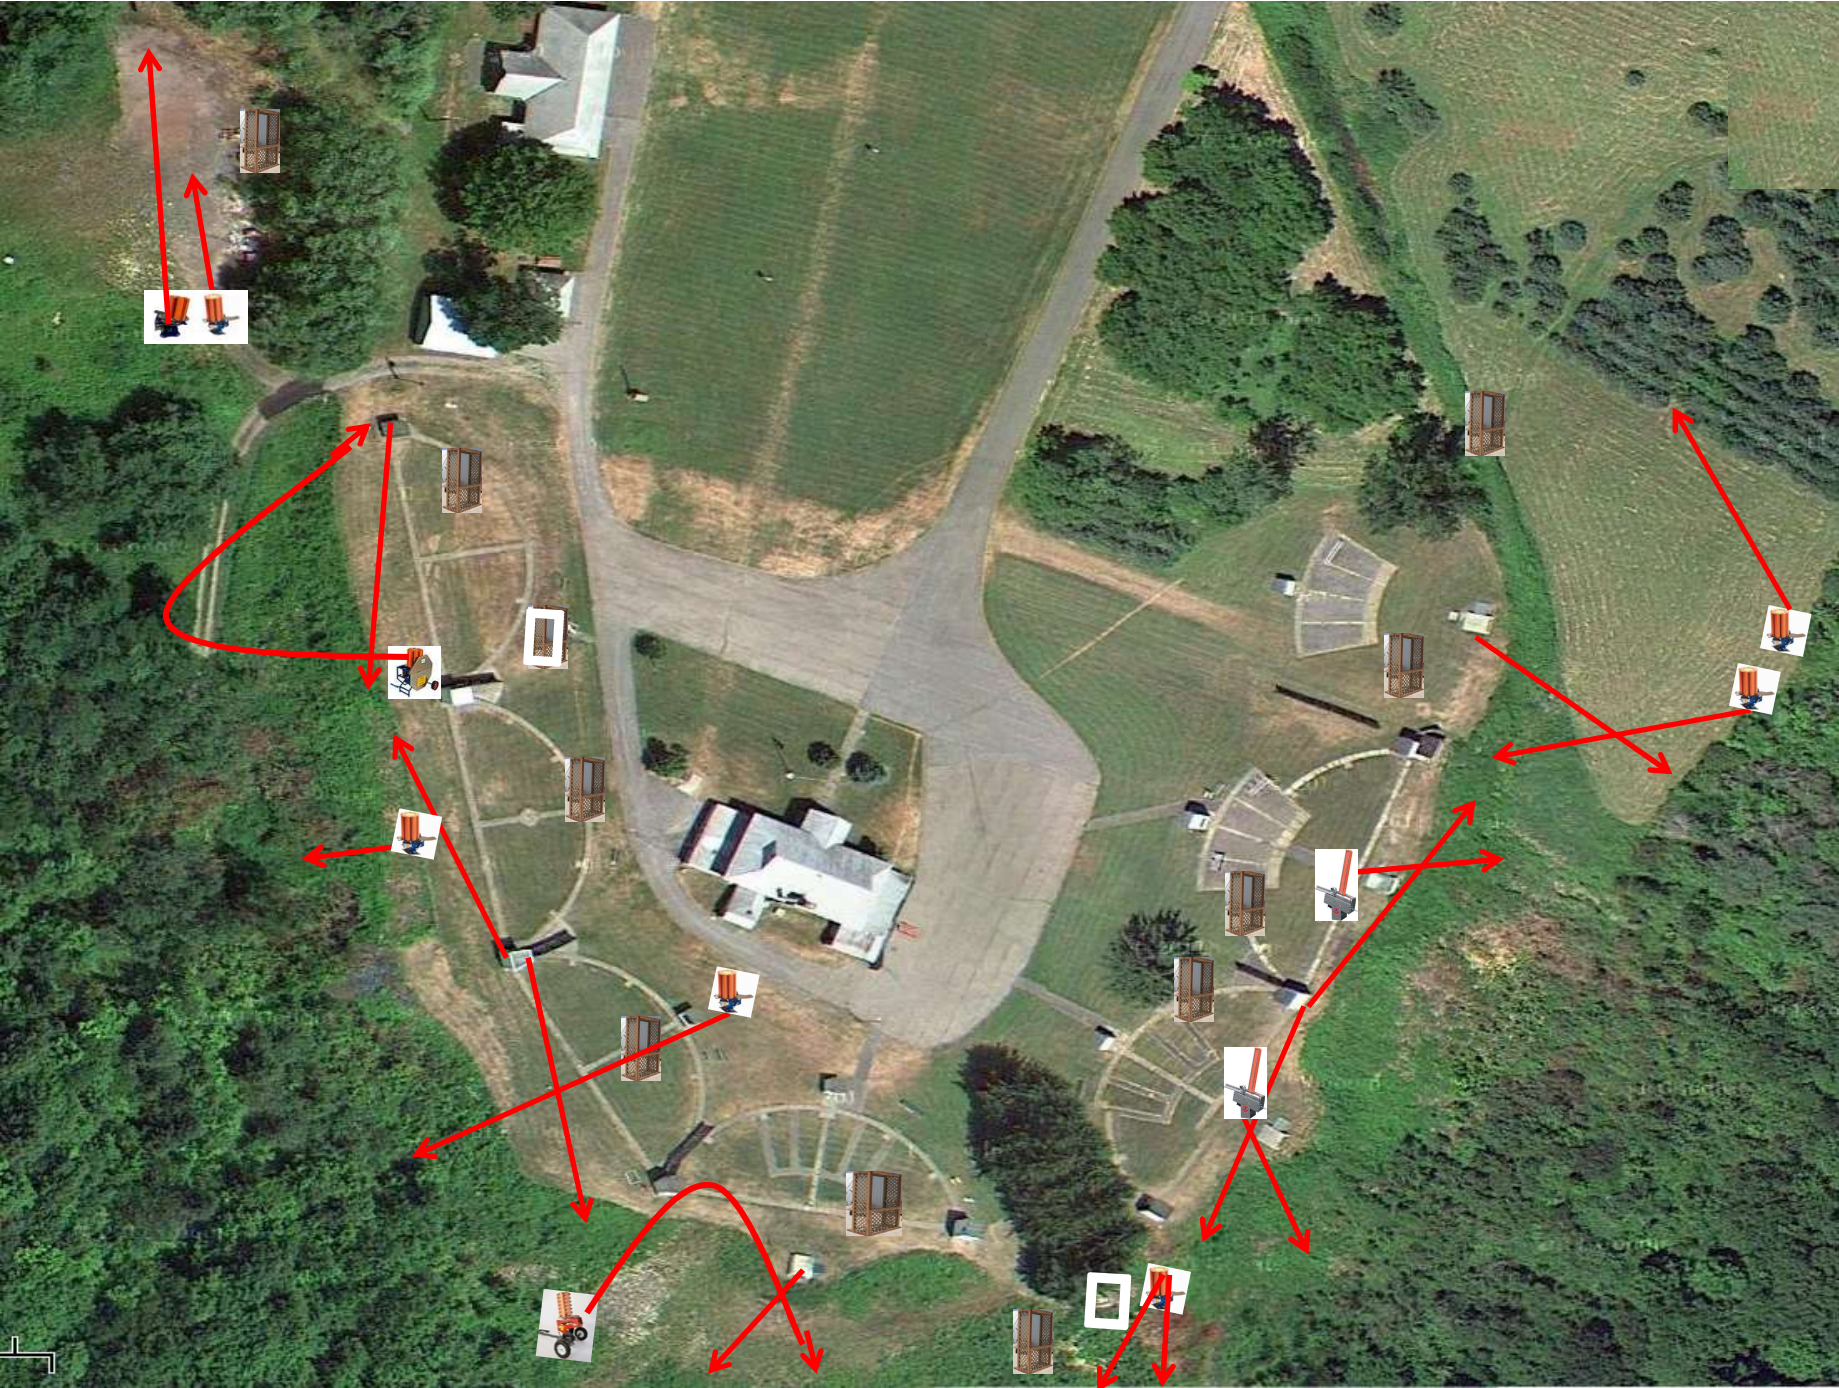

Skeet 5

3 Simo Pair (6)
Low House and Chondel

Skeet 6

3 Simo Pair (6)
Dual Promatic

The Pit

The Menu – 11/26/2016

1) The Field	- 3 Report Pair	- Promatic then Promatic	(6)
2) Trap Field	- 3 Simo Pair	- Trap House and Promatic	(6)
3) 5-Stand	- 2 Report Pair	- Low House then Automatic	(4)
4) Skeet #2	- 2 Report Pair	- High House then Automatic	(4)
5) Gallows	- 2 Following Pair	- Promatic then Promatic (Hold the Button Down)	(4)
6) Skeet #3	- 3 Simo Pair	- Trap House and Mec Rabbit	(6)
7) Skeet #4	- 2 Simo Pair	- Low House and Promatic (Overhead)	(4)
8) Skeet #5	- 2 Report Pair	- High House then Promatic	(4)
9) Skeet #6	- 3 Simo Pair	- Low House and Chondel	(6)
10) The Pit	- 3 Simo Pair	- Dual Promatic	(6)

			(50)