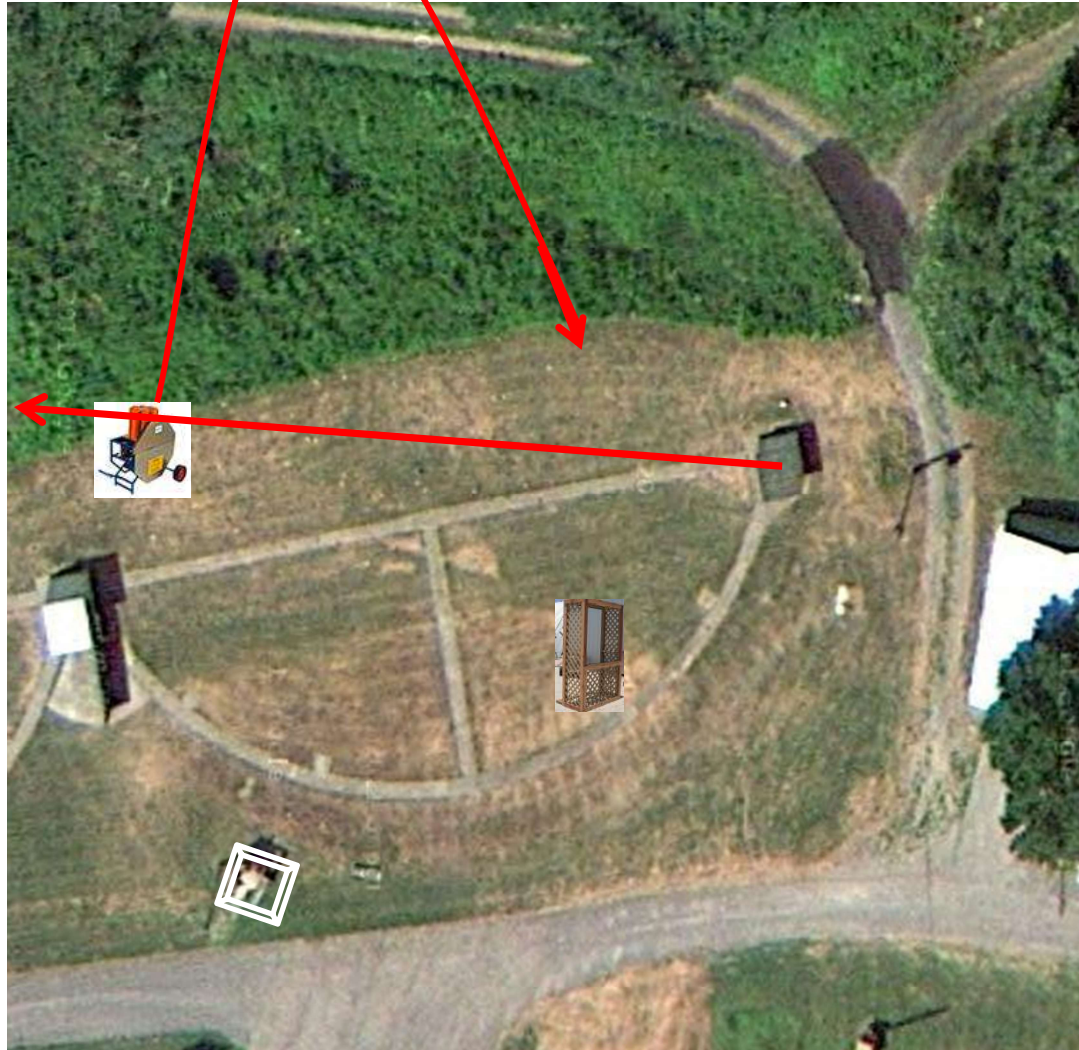

2 Following Pair (4)
Promatic then Promatic
(Hold the Button Down)

Gallows

3 Simo Pair (6)
Trap House and MEC Rabbit

Skeet 3

2 Simo Pair (4)
Low House and Promatic

Skeet 4

2 Report Pair (4)
High House then Promatic

Skeet 5

3 Simo Pair (6)
Low House and Chondel

Skeet 6

3 Simo Pair (6)
Dual Promatic

The Pit

The Menu – 11/26/2016

1) The Field	- 3 Report Pair	- Promatic then Promatic	(6)
2) Trap Field	- 3 Simo Pair	- Trap House and Promatic	(6)
3) 5-Stand	- 2 Report Pair	- Low House then Automatic	(4)
4) Skeet #2	- 2 Report Pair	- High House then Automatic	(4)
5) Gallows	- 2 Following Pair	- Promatic then Promatic (Hold the Button Down)	(4)
6) Skeet #3	- 3 Simo Pair	- Trap House and Mec Rabbit	(6)
7) Skeet #4	- 2 Simo Pair	- Low House and Promatic (Overhead)	(4)
8) Skeet #5	- 2 Report Pair	- High House then Promatic	(4)
9) Skeet #6	- 3 Simo Pair	- Low House and Chondel	(6)
10) The Pit	- 3 Simo Pair	- Dual Promatic	(6)