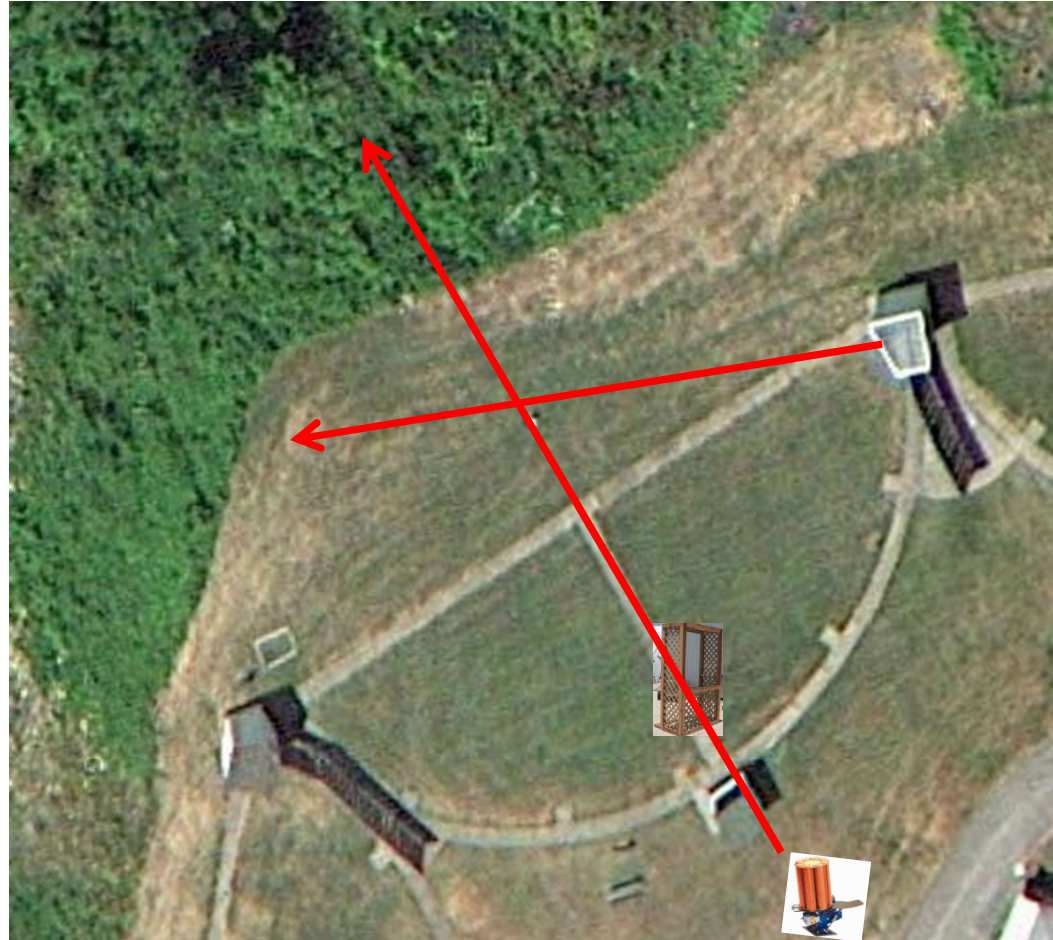

2 Following Pair (4)
Promatic then Promatic
(Hold the Button Down)

Gallows

3 Simo Pair (6)
Trap House and MEC Rabbit

Skeet 3

2 Simo Pair (4)
Low House and Promatic

Skeet 4

2 Report Pair (4)
High House then Promatic

Skeet 5

3 Simo Pair (6)
Low House and Chondel

Skeet 6

3 Simo Pair (6)
Dual Promatic

The Pit

The Menu – 11/26/2016

1) The Field	- 3 Report Pair	- Promatic then Promatic	(6)
2) Trap Field	- 3 Simo Pair	- Trap House and Promatic	(6)
3) 5-Stand	- 2 Report Pair	- Low House then Automatic	(4)
4) Skeet #2	- 2 Report Pair	- High House then Automatic	(4)
5) Gallows	- 2 Following Pair	- Promatic then Promatic (Hold the Button Down)	(4)
6) Skeet #3	- 3 Simo Pair	- Trap House and Mec Rabbit	(6)
7) Skeet #4	- 2 Simo Pair	- Low House and Promatic (Overhead)	(4)
8) Skeet #5	- 2 Report Pair	- High House then Promatic	(4)
9) Skeet #6	- 3 Simo Pair	- Low House and Chondel	(6)
10) The Pit	- 3 Simo Pair	- Dual Promatic	(6)