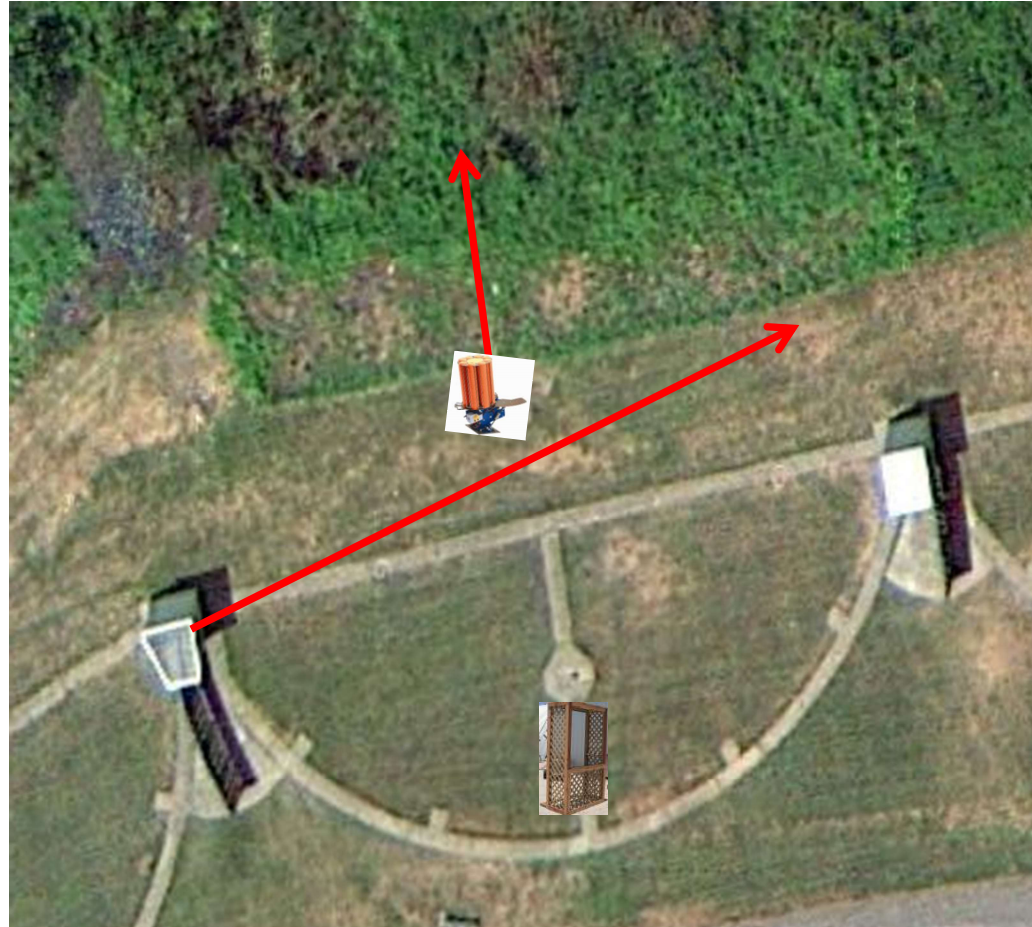

2 Following Pair (4)
Promatic then Promatic
(Hold the Button Down)

Gallows

3 Simo Pair (6)
Trap House and MEC Rabbit

Skeet 3

2 Simo Pair (4)
Low House and Promatic

Skeet 4

2 Report Pair (4)
High House then Promatic

Skeet 5

3 Simo Pair (6)
Low House and Chondel

Skeet 6

3 Simo Pair (6)
Dual Promatic

The Pit

The Menu – 11/26/2016

1) The Field	- 3 Report Pair	- Promatic then Promatic	(6)
2) Trap Field	- 3 Simo Pair	- Trap House and Promatic	(6)
3) 5-Stand	- 2 Report Pair	- Low House then Automatic	(4)
4) Skeet #2	- 2 Report Pair	- High House then Automatic	(4)
5) Gallows	- 2 Following Pair	- Promatic then Promatic (Hold the Button Down)	(4)
6) Skeet #3	- 3 Simo Pair	- Trap House and Mec Rabbit	(6)
7) Skeet #4	- 2 Simo Pair	- Low House and Promatic (Overhead)	(4)
8) Skeet #5	- 2 Report Pair	- High House then Promatic	(4)
9) Skeet #6	- 3 Simo Pair	- Low House and Chondel	(6)
10) The Pit	- 3 Simo Pair	- Dual Promatic	(6)