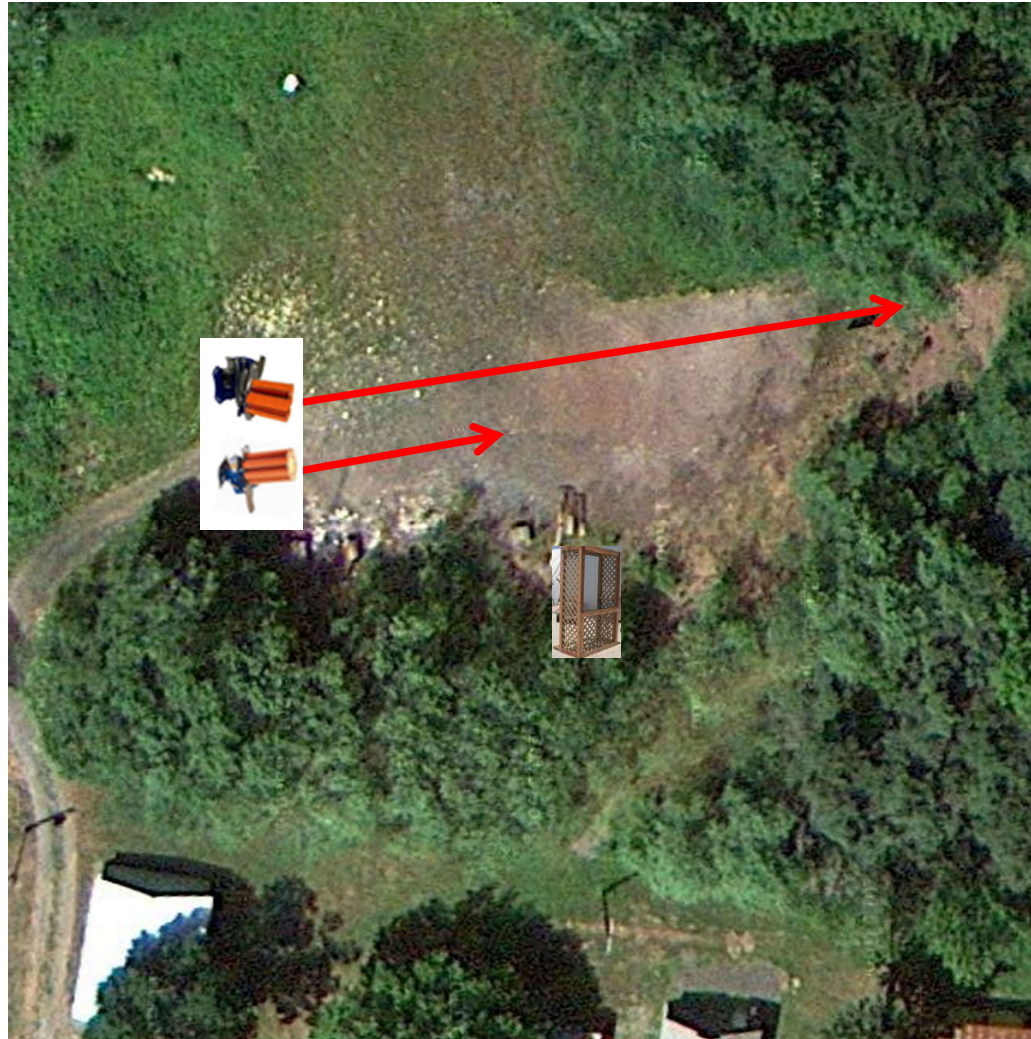

Skeet 5

3 Simo Pair (6)
Low House and Chondel

Skeet 6

3 Simo Pair (6)
Dual Promatic

The Pit

The Menu – 11/19/2016

1) The Field	- 3 Report Pair	- Promatic then Promatic	(6)
2) Trap Field	- 3 Simo Pair	- Trap House and Promatic	(6)
3) 5-Stand	- 2 Simo Pair	- High House and Automatic	(4)
4) Skeet #2	- 2 Simo Pair	- Low House and Automatic	(4)
5) Gallows	- 2 Following Pair	- Promatic then Promatic - Overhead (Hold the Button Down)	(4)
6) Skeet #3	- 3 Report Pair	- Trap House then Mec Rabbit	(6)
7) Skeet #4	- 2 Report Pair	- Promatic then High House	(4)
8) Skeet #5	- 2 Report Pair	- Promatic then Low House	(4)
9) Skeet #6	- 3 Simo Pair	- Low House and Chondel	(6)
10) The Pit	- 3 Simo Pair	- Dual Promatic	(6)