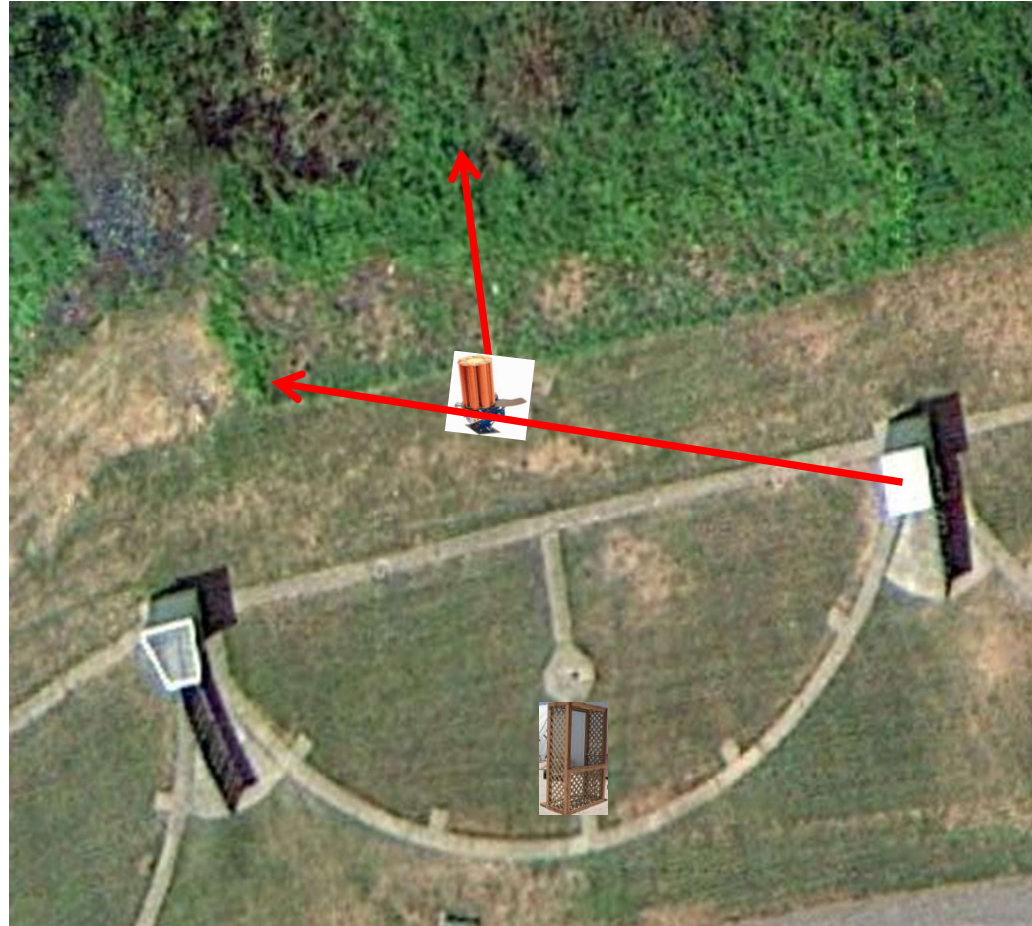

2 Following Pair (4)
Promatic then Promatic
Overhead
(Hold the Button Down)

Gallows

3 Report Pair (6)
Trap House then MEC Rabbit

Skeet 3

2 Report Pair (4)
Promatic then High House

Skeet 4

2 Report Pair (4)
Promatic Then Low House

Skeet 5

3 Simo Pair (6)
Low House and Chondel

Skeet 6

3 Simo Pair (6)
Dual Promatic

The Pit

The Menu – 11/19/2016

1) The Field	- 3 Report Pair	- Promatic then Promatic	(6)
2) Trap Field	- 3 Simo Pair	- Trap House and Promatic	(6)
3) 5-Stand	- 2 Simo Pair	- High House and Automatic	(4)
4) Skeet #2	- 2 Simo Pair	- Low House and Automatic	(4)
5) Gallows	- 2 Following Pair	- Promatic then Promatic - Overhead (Hold the Button Down)	(4)
6) Skeet #3	- 3 Report Pair	- Trap House then Mec Rabbit	(6)
7) Skeet #4	- 2 Report Pair	- Promatic then High House	(4)
8) Skeet #5	- 2 Report Pair	- Promatic then Low House	(4)
9) Skeet #6	- 3 Simo Pair	- Low House and Chondel	(6)
10) The Pit	- 3 Simo Pair	- Dual Promatic	(6)