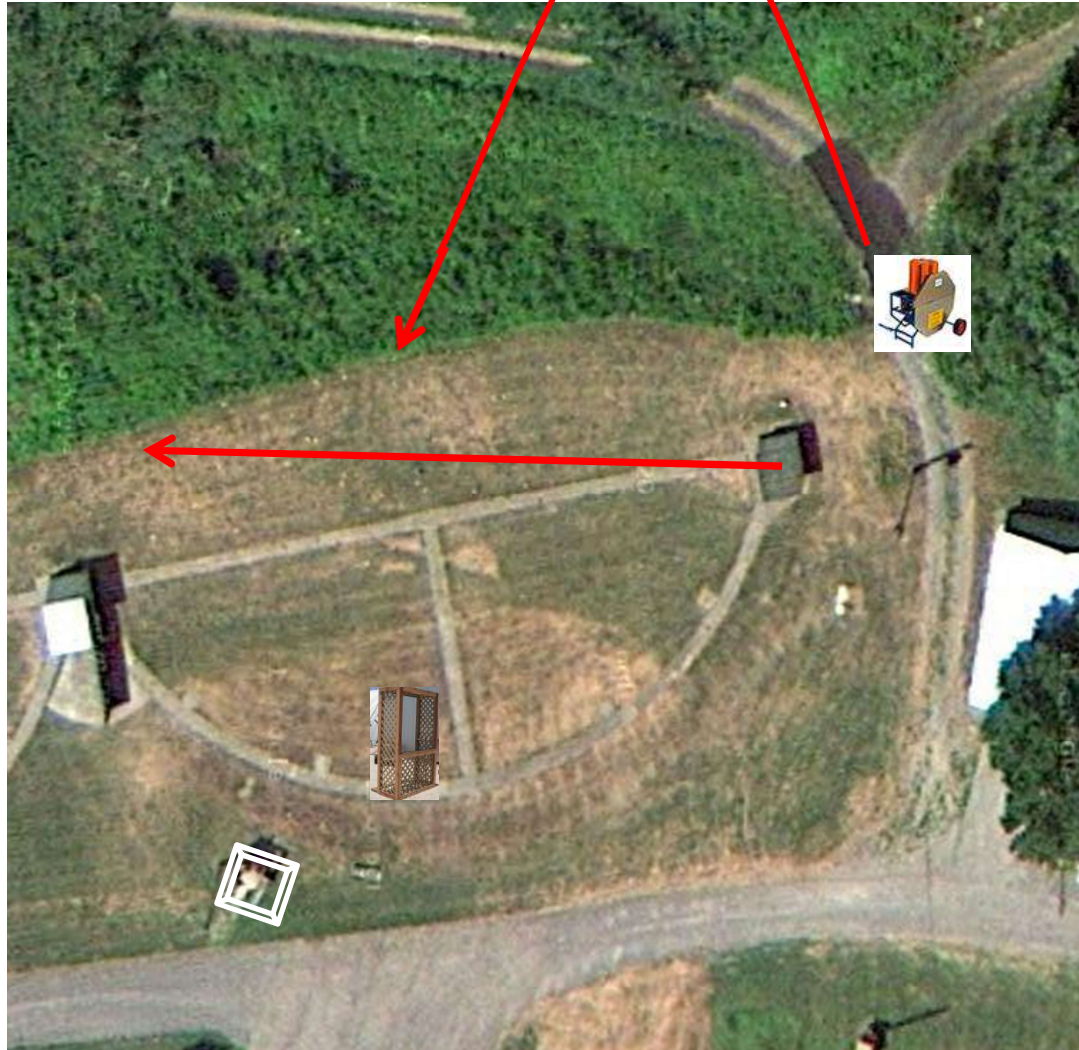

2 Following Pair (4)
Promatic then Promatic
Overhead
(Hold the Button Down)

Gallows

3 Report Pair (6)
Trap House then MEC Rabbit

Skeet 3

2 Report Pair (4)
Promatic then High House

Skeet 4

2 Report Pair (4)
Promatic Then Low House

Skeet 5

3 Simo Pair (6)
Low House and Chondel

Skeet 6

3 Simo Pair (6)
Dual Promatic

The Pit

The Menu – 11/19/2016

1) The Field	- 3 Report Pair	- Promatic then Promatic	(6)
2) Trap Field	- 3 Simo Pair	- Trap House and Promatic	(6)
3) 5-Stand	- 2 Simo Pair	- High House and Automatic	(4)
4) Skeet #2	- 2 Simo Pair	- Low House and Automatic	(4)
5) Gallows	- 2 Following Pair	- Promatic then Promatic - Overhead (Hold the Button Down)	(4)
6) Skeet #3	- 3 Report Pair	- Trap House then Mec Rabbit	(6)
7) Skeet #4	- 2 Report Pair	- Promatic then High House	(4)
8) Skeet #5	- 2 Report Pair	- Promatic then Low House	(4)
9) Skeet #6	- 3 Simo Pair	- Low House and Chondel	(6)
10) The Pit	- 3 Simo Pair	- Dual Promatic	(6)