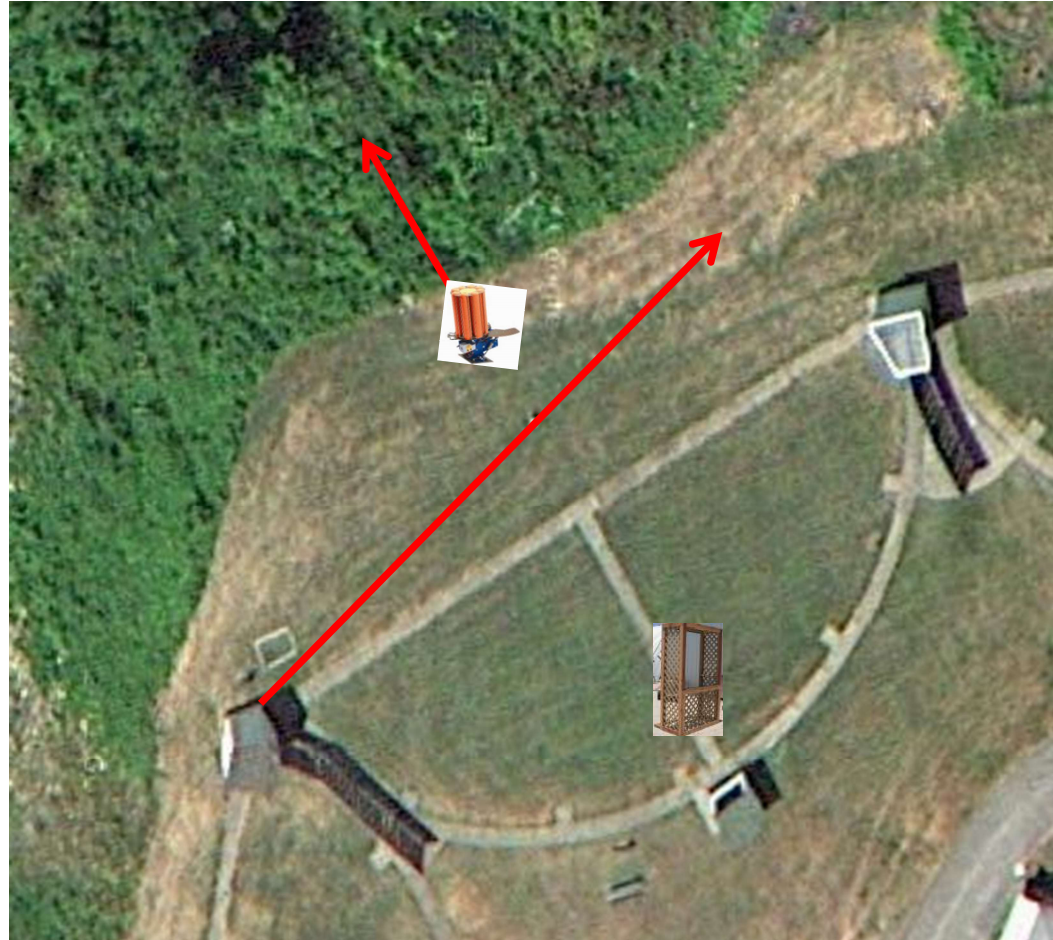

2 Following Pair (4)
Promatic then Promatic
Overhead
(Hold the Button Down)

Gallows

3 Report Pair (6)
Trap House then MEC Rabbit

Skeet 3

2 Report Pair (4)
Promatic then High House

Skeet 4

2 Report Pair (4)
Promatic Then Low House

Skeet 5

3 Simo Pair (6)
Low House and Chondel

Skeet 6

3 Simo Pair (6)
Dual Promatic

The Pit

The Menu – 11/19/2016

1) The Field	- 3 Report Pair	- Promatic then Promatic	(6)
2) Trap Field	- 3 Simo Pair	- Trap House and Promatic	(6)
3) 5-Stand	- 2 Simo Pair	- High House and Automatic	(4)
4) Skeet #2	- 2 Simo Pair	- Low House and Automatic	(4)
5) Gallows	- 2 Following Pair	- Promatic then Promatic - Overhead (Hold the Button Down)	(4)
6) Skeet #3	- 3 Report Pair	- Trap House then Mec Rabbit	(6)
7) Skeet #4	- 2 Report Pair	- Promatic then High House	(4)
8) Skeet #5	- 2 Report Pair	- Promatic then Low House	(4)
9) Skeet #6	- 3 Simo Pair	- Low House and Chondel	(6)
10) The Pit	- 3 Simo Pair	- Dual Promatic	(6)