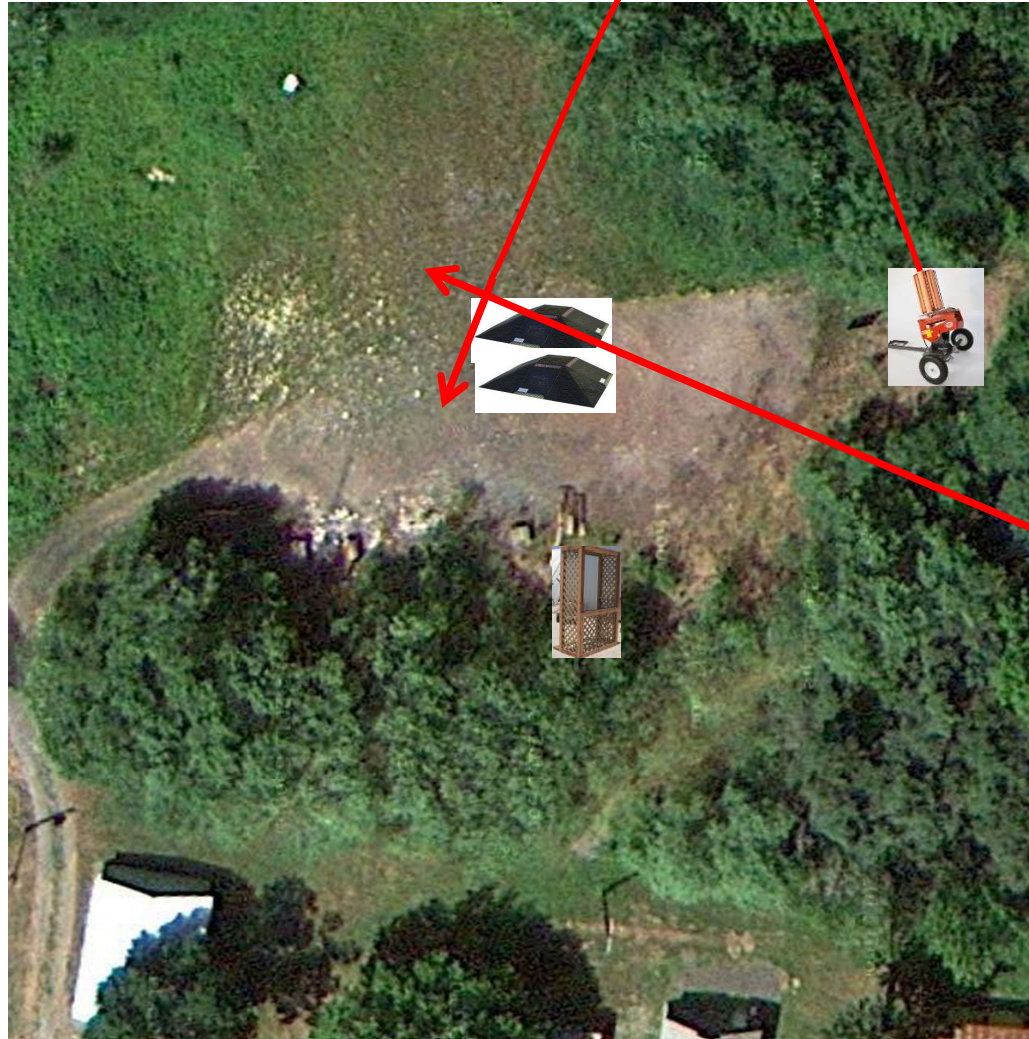

3 Simo Pair (6)
Mec Rabbit and Promatic

The Pit