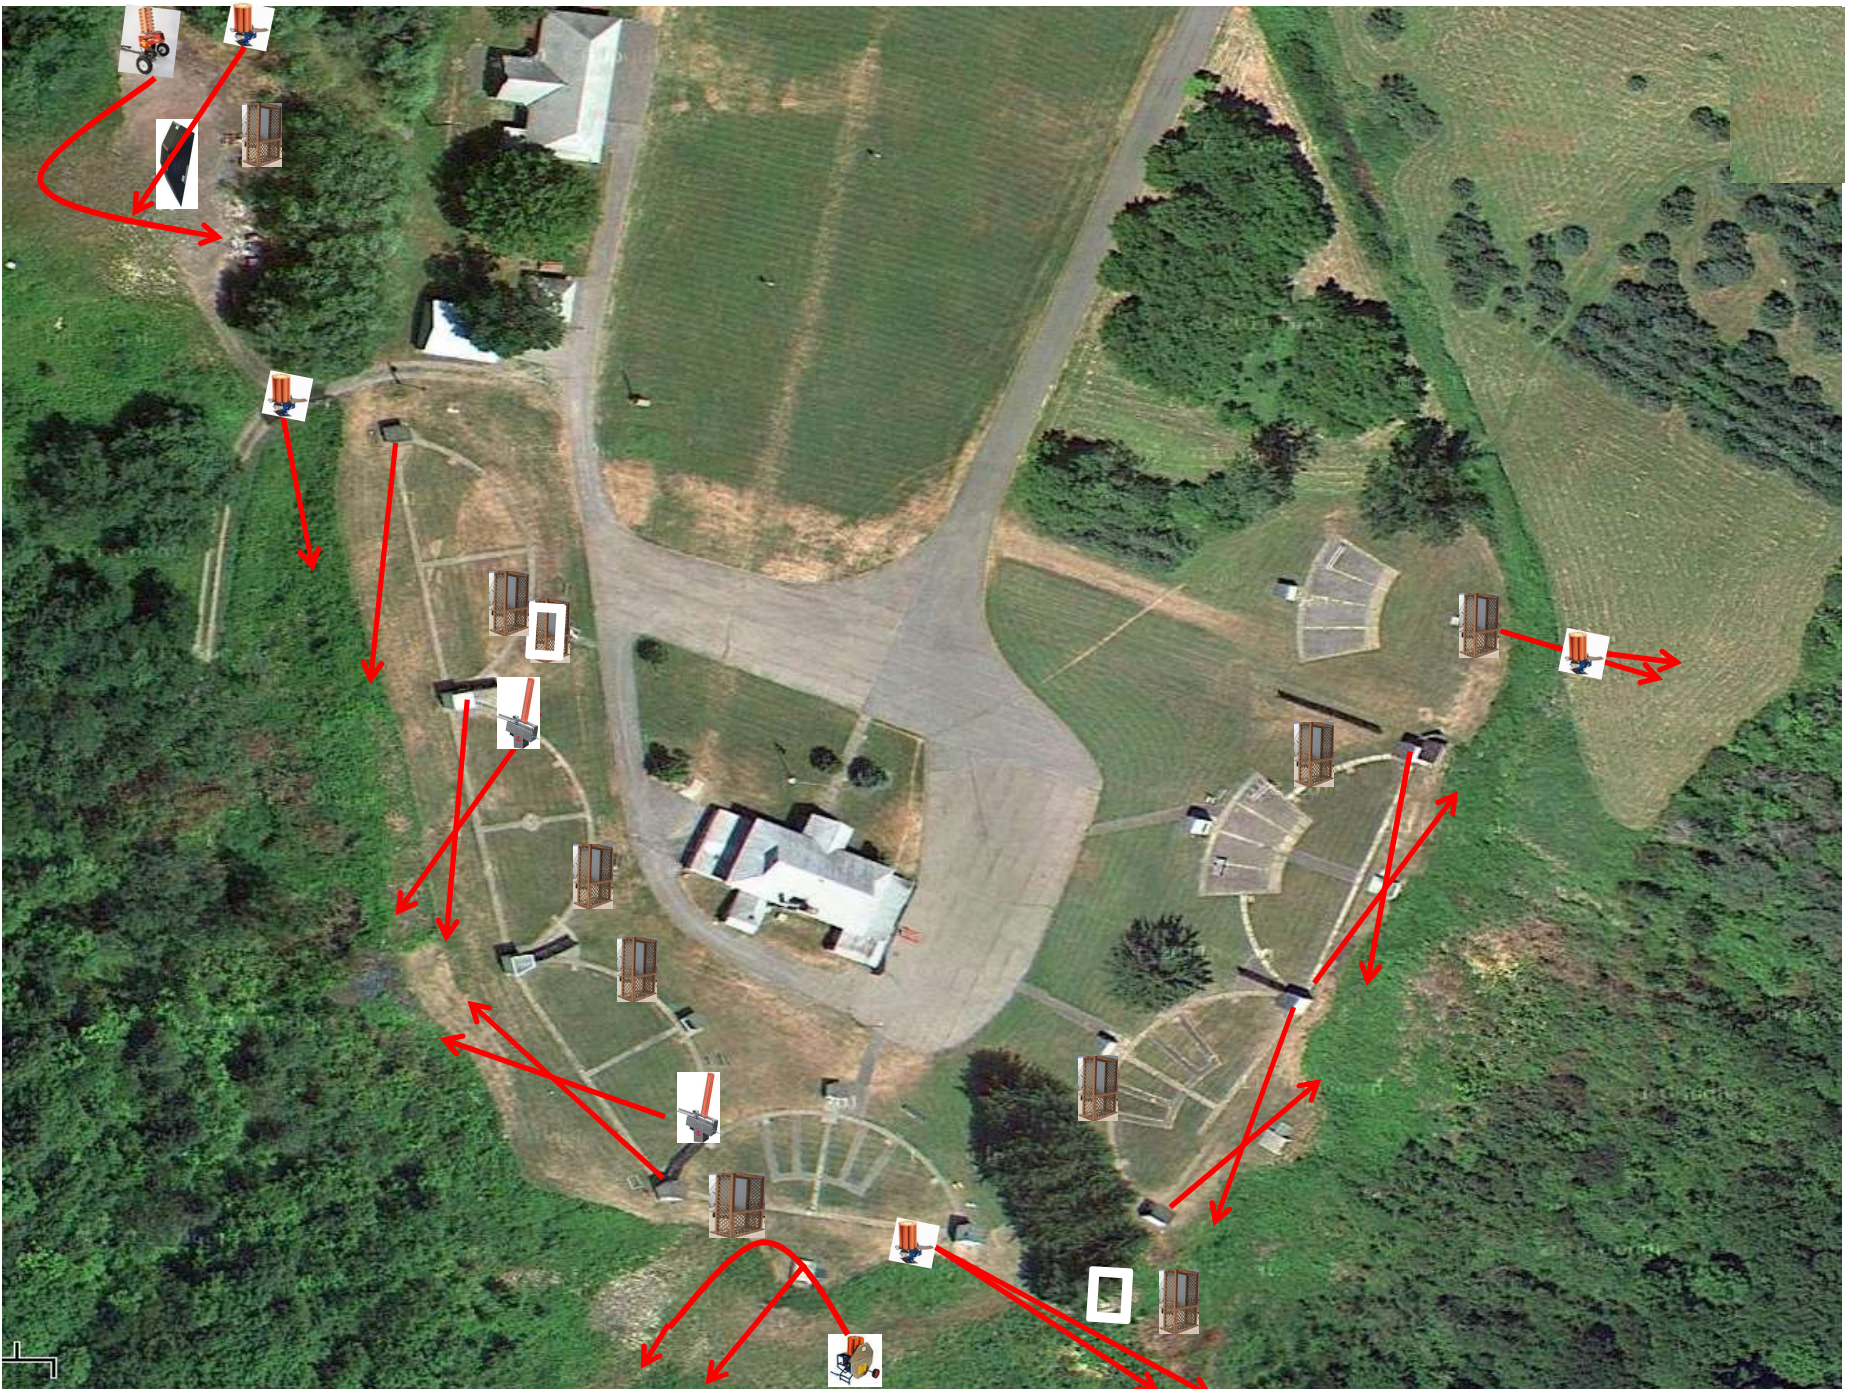

# Skeet 6

3 Simo Pair (6)  
Mec Rabbit and Promatic

# The Pit

# The Menu – 11/12/2016

1) Trap Field	- 3 <b>Simo Pair</b>	- Trap House and Promatic (Teal)	(6)
2) 5-Stand	- 2 <b>Report Pair</b>	- Low House then High House	(4)
3) Skeet #2	- 2 <b>Report Pair</b>	- High House then Low House	(4)
4) Gallows	- 3 <b>Following Pair</b>	- Promatic then Promatic (Hold the Button Down)	(6)
5) Skeet #3	- 3 <b>Simo Pair</b>	- Trap House and Chondel	(6)
6) Skeet #4	- 3 <b>Report Pair</b>	- High House then Automatic	(6)
7) Skeet #5	- 3 <b>Report Pair</b>	- Low House then Automatic	(6)
8) Skeet #6	- 3 <b>Simo Pair</b>	- High House and Promatic (Teal)	(6)
9) The Pit	- 3 <b>Simo Pair</b>	- Mec Rabbit and Promatic	(6)
		-----	(50)