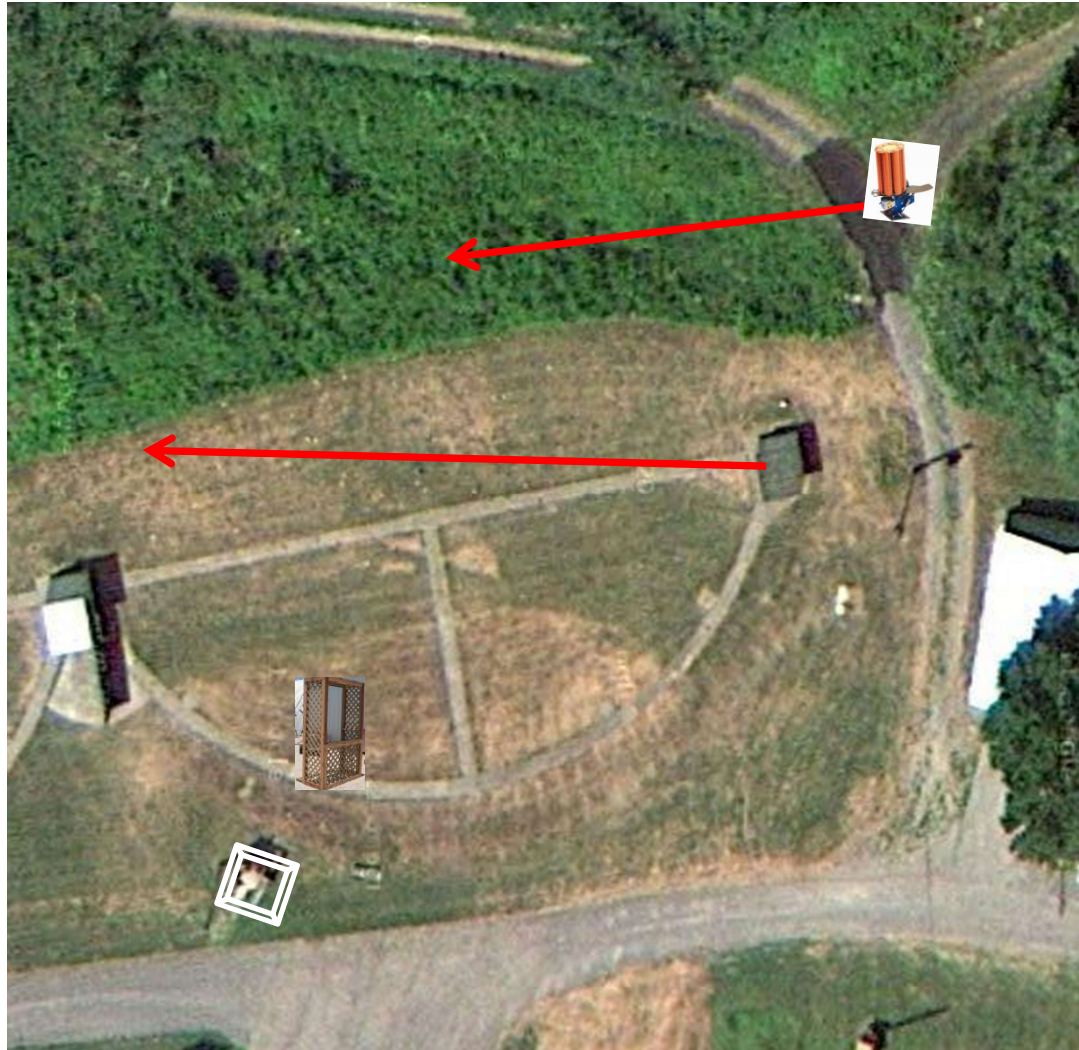

3 Simo Pair (6)
Low House and Promatic (Teal)
Use the Remote

Skeet 6