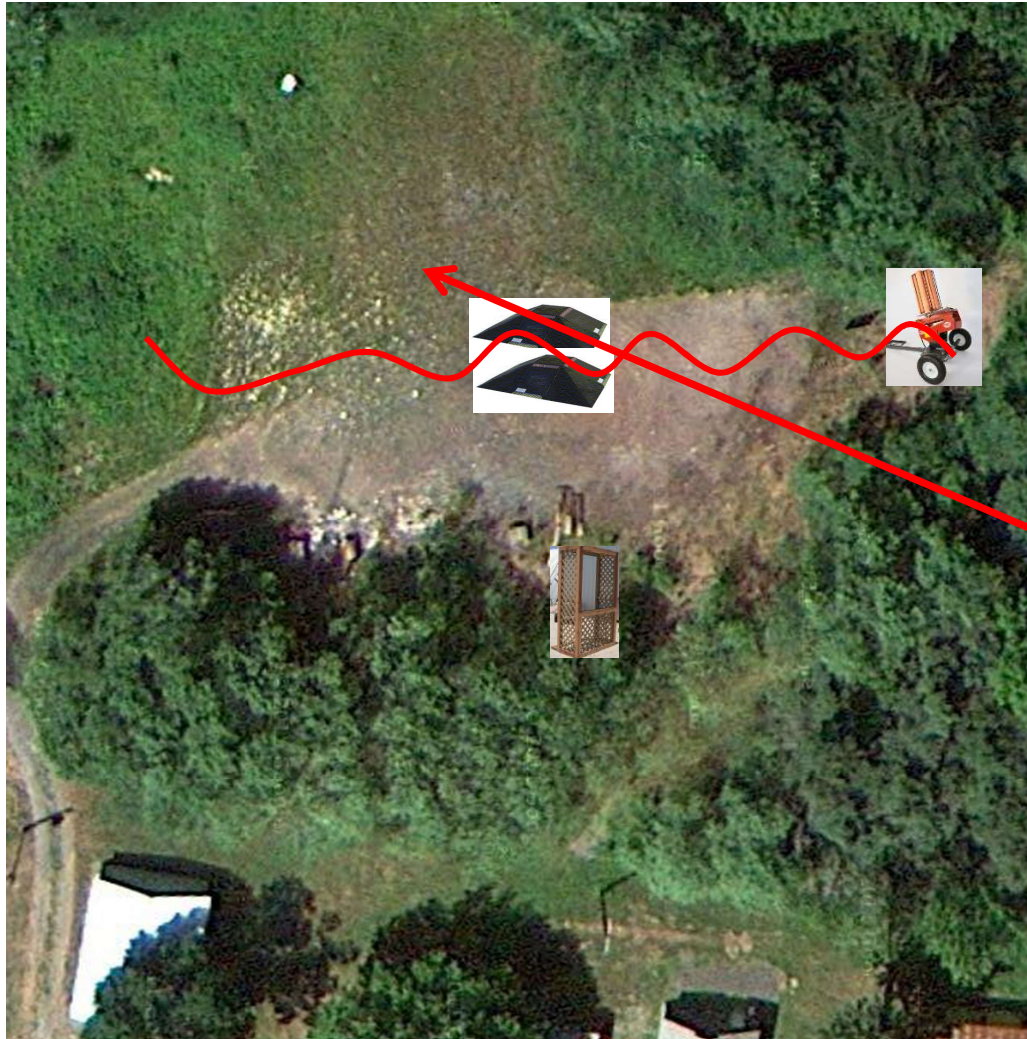

3 Report Pair (6)
Trap House then Promatic (Teal)

Trap Field

2 Report Pair (4)
High House then Low House

5-Stand

2 Report Pair (4)
Low House then High House

Skeet 2

3 Following Pair (6)
Promatic then Promatic
(Hold the Button Down)

Gallows

3 Report Pair (6)
Trap House then Chondel

Skeet 3

3 Simo Pair (6)
High House and Automatic

Skeet 4

3 Simo Pair (6)
Low House and Automatic

Skeet 5

3 Simo Pair (6)
High House and Promatic (Teal)
Use the Remote

Skeet 6

3 Report Pair (6)
Mec Rabbit then Promatic

The Pit

The Menu – 11/05/2016

1) Trap Field	- 3 Report Pair	- Trap House then Promatic (Teal)	(6)
2) 5-Stand	- 2 Report Pair	- High House then Low House	(4)
3) Skeet #2	- 2 Report Pair	- Low House then High House	(4)
4) Gallows	- 3 Following Pair	- Promatic then Promatic (Hold the Button Down)	(6)
5) Skeet #3	- 3 Report Pair	- Trap House then Chondel	(6)
6) Skeet #4	- 3 Simo Pair	- High House and Automatic	(6)
7) Skeet #5	- 3 Simo Pair	- Low House and Automatic	(6)
8) Skeet #6	- 3 Simo Pair	- High House and Promatic (Teal)	(6)
9) The Pit	- 3 Report Pair	- Mec Rabbit then Promatic	(6)

			(50)