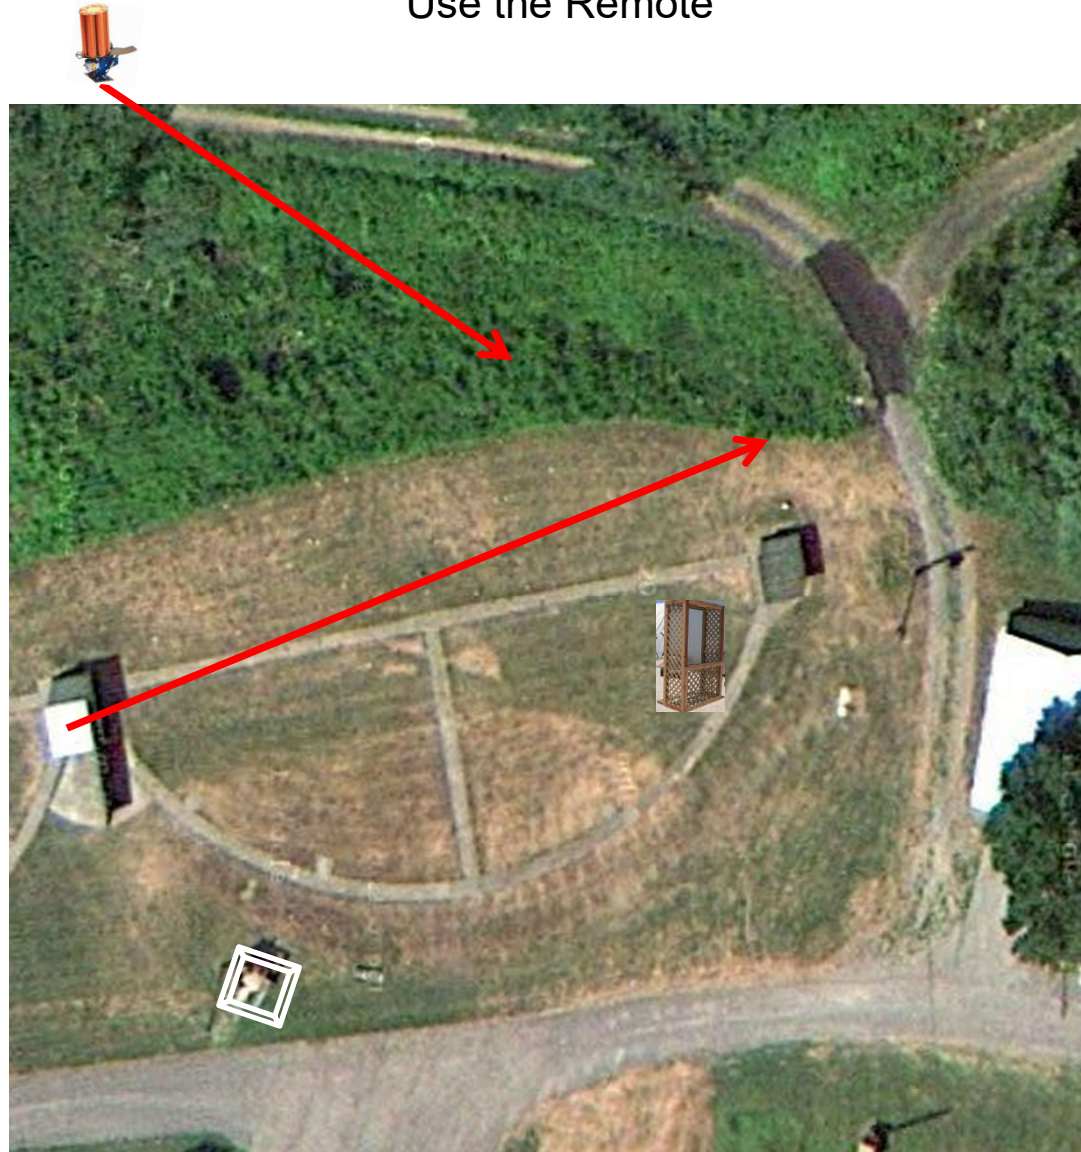

Gallows

3 Report Pair (6)
Trap House then Chondel

Skeet 3

3 Simo Pair (6)
High House and Automatic

Skeet 4

3 Simo Pair (6)
Low House and Automatic

Skeet 5

3 Simo Pair (6)
High House and Promatic (Teal)
Use the Remote

Skeet 6

3 Report Pair (6)
Mec Rabbit then Promatic

The Pit

The Menu – 11/05/2016

1) Trap Field	- 3 Report Pair	- Trap House then Promatic (Teal)	(6)
2) 5-Stand	- 2 Report Pair	- High House then Low House	(4)
3) Skeet #2	- 2 Report Pair	- Low House then High House	(4)
4) Gallows	- 3 Following Pair	- Promatic then Promatic (Hold the Button Down)	(6)
5) Skeet #3	- 3 Report Pair	- Trap House then Chondel	(6)
6) Skeet #4	- 3 Simo Pair	- High House and Automatic	(6)
7) Skeet #5	- 3 Simo Pair	- Low House and Automatic	(6)
8) Skeet #6	- 3 Simo Pair	- High House and Promatic (Teal)	(6)
9) The Pit	- 3 Report Pair	- Mec Rabbit then Promatic	(6)