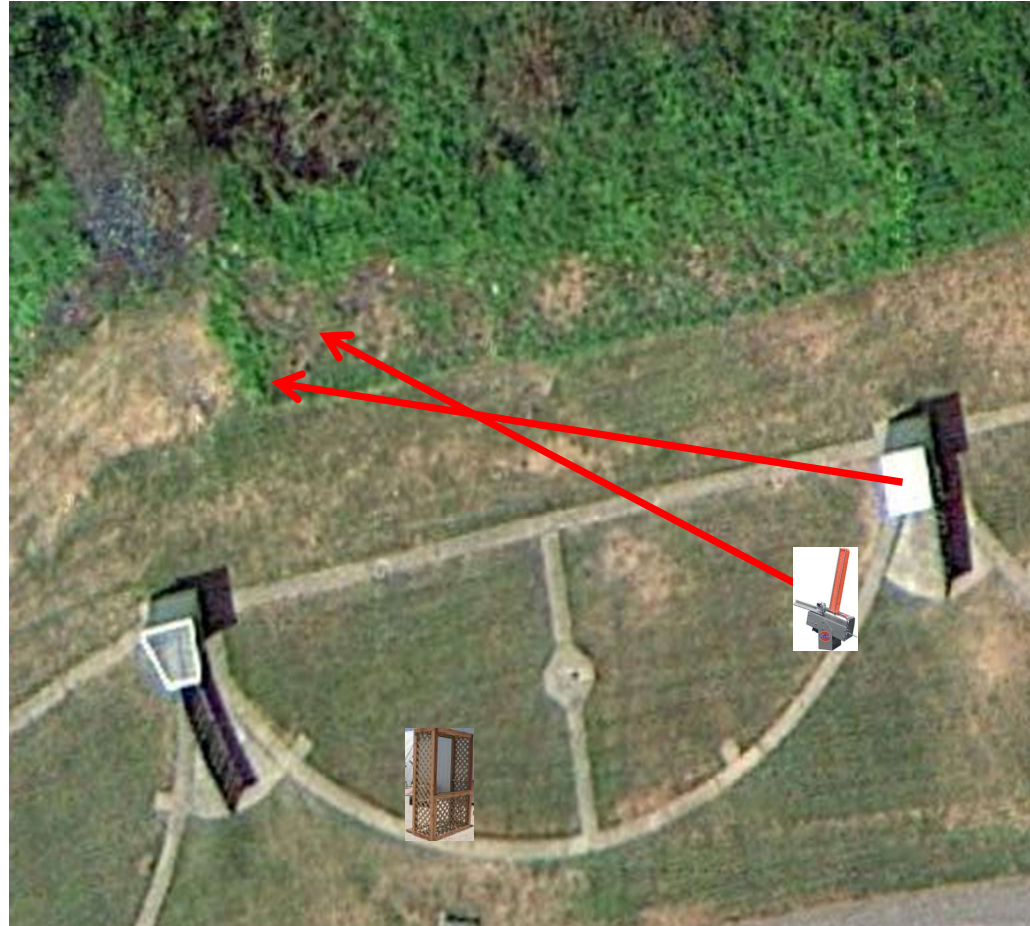

Gallows

3 Report Pair (6)
Trap House then Chondel

Skeet 3

3 Simo Pair (6)
High House and Automatic

Skeet 4

3 Simo Pair (6)
Low House and Automatic

Skeet 5

3 Simo Pair (6)
High House and Promatic (Teal)
Use the Remote

Skeet 6

3 Report Pair (6)
Mec Rabbit then Promatic

The Pit

The Menu – 11/05/2016

1) Trap Field	- 3 Report Pair	- Trap House then Promatic (Teal)	(6)
2) 5-Stand	- 2 Report Pair	- High House then Low House	(4)
3) Skeet #2	- 2 Report Pair	- Low House then High House	(4)
4) Gallows	- 3 Following Pair	- Promatic then Promatic (Hold the Button Down)	(6)
5) Skeet #3	- 3 Report Pair	- Trap House then Chondel	(6)
6) Skeet #4	- 3 Simo Pair	- High House and Automatic	(6)
7) Skeet #5	- 3 Simo Pair	- Low House and Automatic	(6)
8) Skeet #6	- 3 Simo Pair	- High House and Promatic (Teal)	(6)
9) The Pit	- 3 Report Pair	- Mec Rabbit then Promatic	(6)