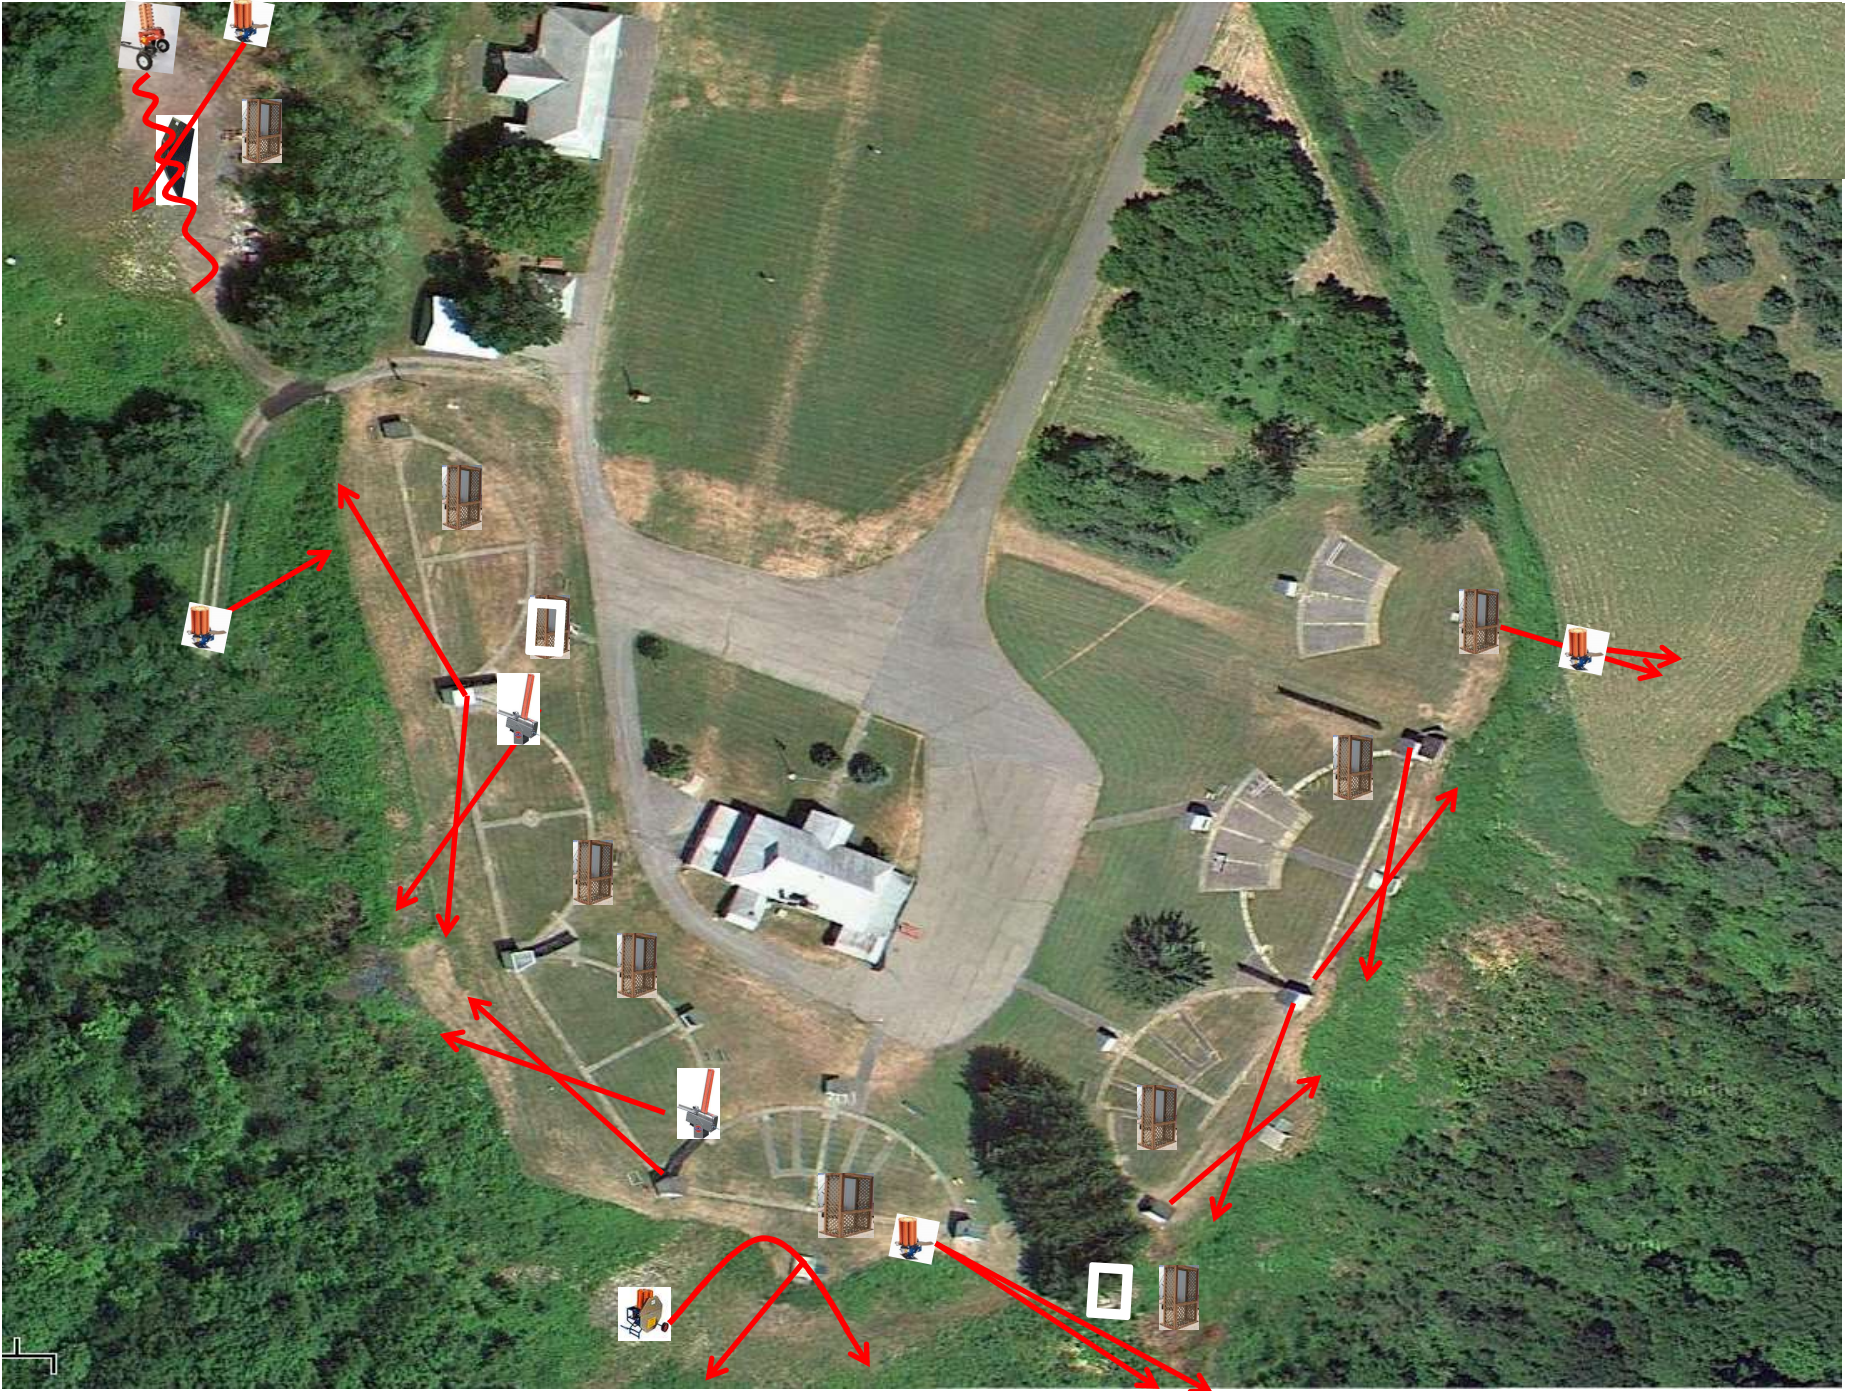

3 Report Pair (6)
Trap House then Promatic (Teal)

Trap Field

2 Report Pair (4)
High House then Low House

5-Stand

2 Report Pair (4)
Low House then High House

Skeet 2

3 Following Pair (6)
Promatic then Promatic
(Hold the Button Down)

Gallows

3 Report Pair (6)
Trap House then Chondel

Skeet 3

3 Simo Pair (6)
High House and Automatic

Skeet 4

3 Simo Pair (6)
Low House and Automatic

Skeet 5

3 Simo Pair (6)
High House and Promatic (Teal)
Use the Remote

Skeet 6

3 Report Pair (6)
Mec Rabbit then Promatic

The Pit

The Menu – 11/05/2016

1) Trap Field	- 3 Report Pair	- Trap House then Promatic (Teal)	(6)
2) 5-Stand	- 2 Report Pair	- High House then Low House	(4)
3) Skeet #2	- 2 Report Pair	- Low House then High House	(4)
4) Gallows	- 3 Following Pair	- Promatic then Promatic (Hold the Button Down)	(6)
5) Skeet #3	- 3 Report Pair	- Trap House then Chondel	(6)
6) Skeet #4	- 3 Simo Pair	- High House and Automatic	(6)
7) Skeet #5	- 3 Simo Pair	- Low House and Automatic	(6)
8) Skeet #6	- 3 Simo Pair	- High House and Promatic (Teal)	(6)
9) The Pit	- 3 Report Pair	- Mec Rabbit then Promatic	(6)

			(50)