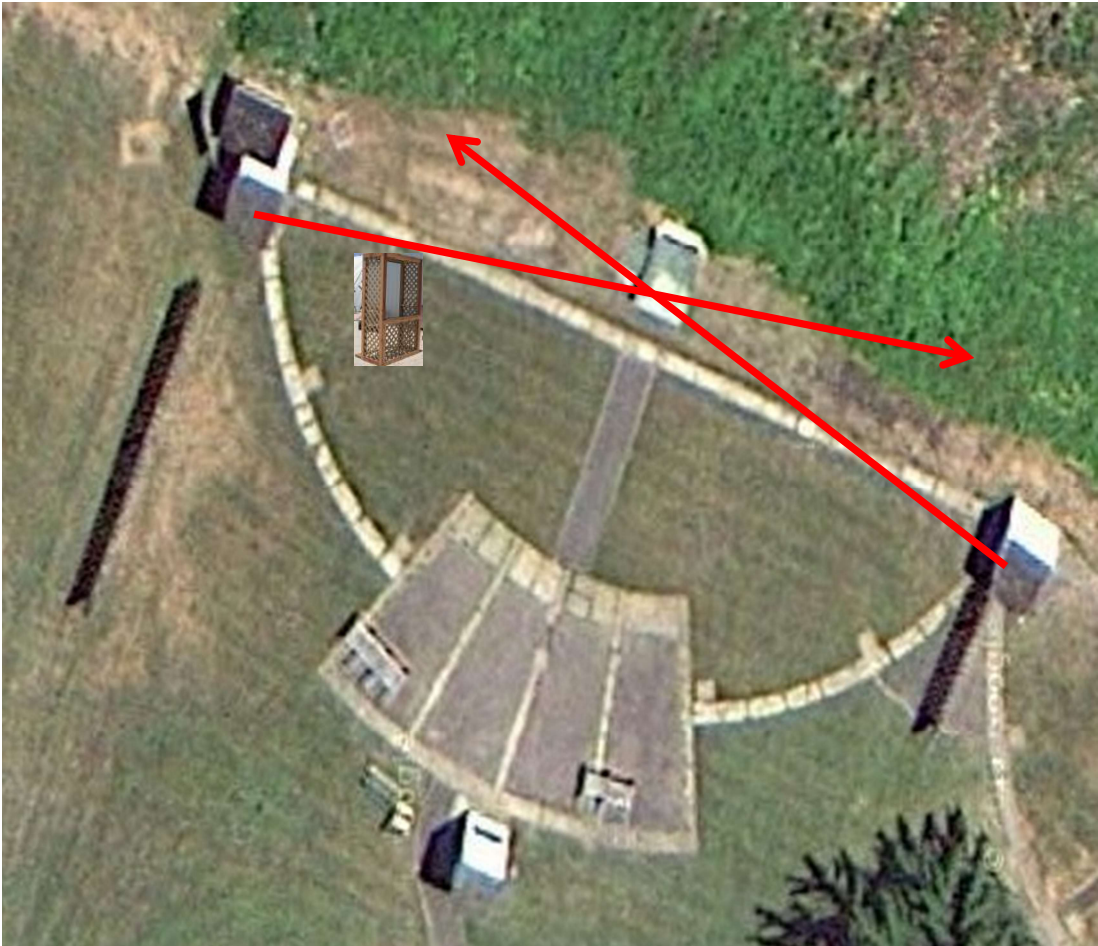

3 Report Pair (6)
Trap House then Promatic (Teal)

Trap Field

2 Report Pair (4)
High House then Low House

5-Stand

2 Report Pair (4)
Low House then High House

Skeet 2

3 Following Pair (6)
Promatic then Promatic
(Hold the Button Down)

Skeet 6

3 Report Pair (6)
Mec Rabbit then Promatic

The Pit

The Menu – 11/05/2016

1) Trap Field	- 3 Report Pair	- Trap House then Promatic (Teal)	(6)
2) 5-Stand	- 2 Report Pair	- High House then Low House	(4)
3) Skeet #2	- 2 Report Pair	- Low House then High House	(4)
4) Gallows	- 3 Following Pair	- Promatic then Promatic (Hold the Button Down)	(6)
5) Skeet #3	- 3 Report Pair	- Trap House then Chondel	(6)
6) Skeet #4	- 3 Simo Pair	- High House and Automatic	(6)
7) Skeet #5	- 3 Simo Pair	- Low House and Automatic	(6)
8) Skeet #6	- 3 Simo Pair	- High House and Promatic (Teal)	(6)
9) The Pit	- 3 Report Pair	- Mec Rabbit then Promatic	(6)