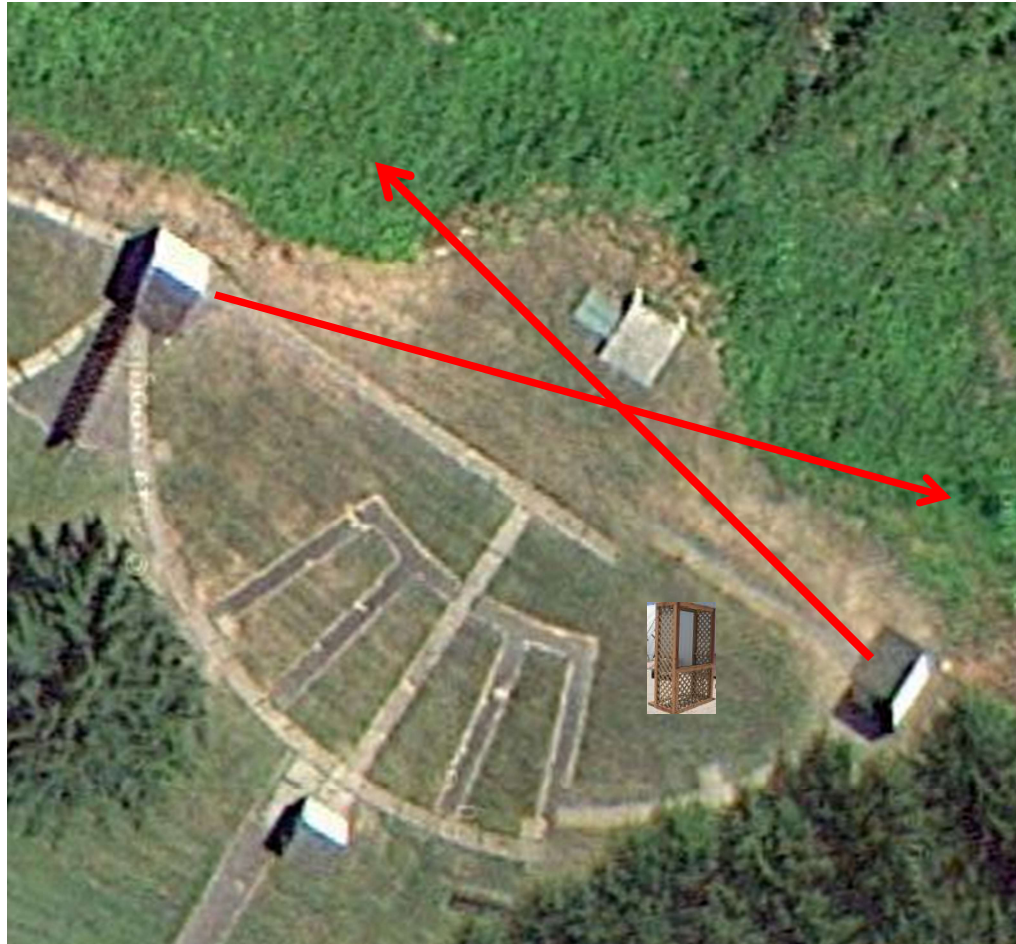

3 Report Pair (6)
Trap House then Promatic (Teal)

Trap Field

2 Report Pair (4)
High House then Low House

5-Stand

2 Report Pair (4)
Low House then High House

Skeet 2

3 Following Pair (6)
Promatic then Promatic
(Hold the Button Down)

Skeet 6

3 Report Pair (6)
Mec Rabbit then Promatic

The Pit

The Menu – 11/05/2016

1) Trap Field	- 3 Report Pair	- Trap House then Promatic (Teal)	(6)
2) 5-Stand	- 2 Report Pair	- High House then Low House	(4)
3) Skeet #2	- 2 Report Pair	- Low House then High House	(4)
4) Gallows	- 3 Following Pair	- Promatic then Promatic (Hold the Button Down)	(6)
5) Skeet #3	- 3 Report Pair	- Trap House then Chondel	(6)
6) Skeet #4	- 3 Simo Pair	- High House and Automatic	(6)
7) Skeet #5	- 3 Simo Pair	- Low House and Automatic	(6)
8) Skeet #6	- 3 Simo Pair	- High House and Promatic (Teal)	(6)
9) The Pit	- 3 Report Pair	- Mec Rabbit then Promatic	(6)