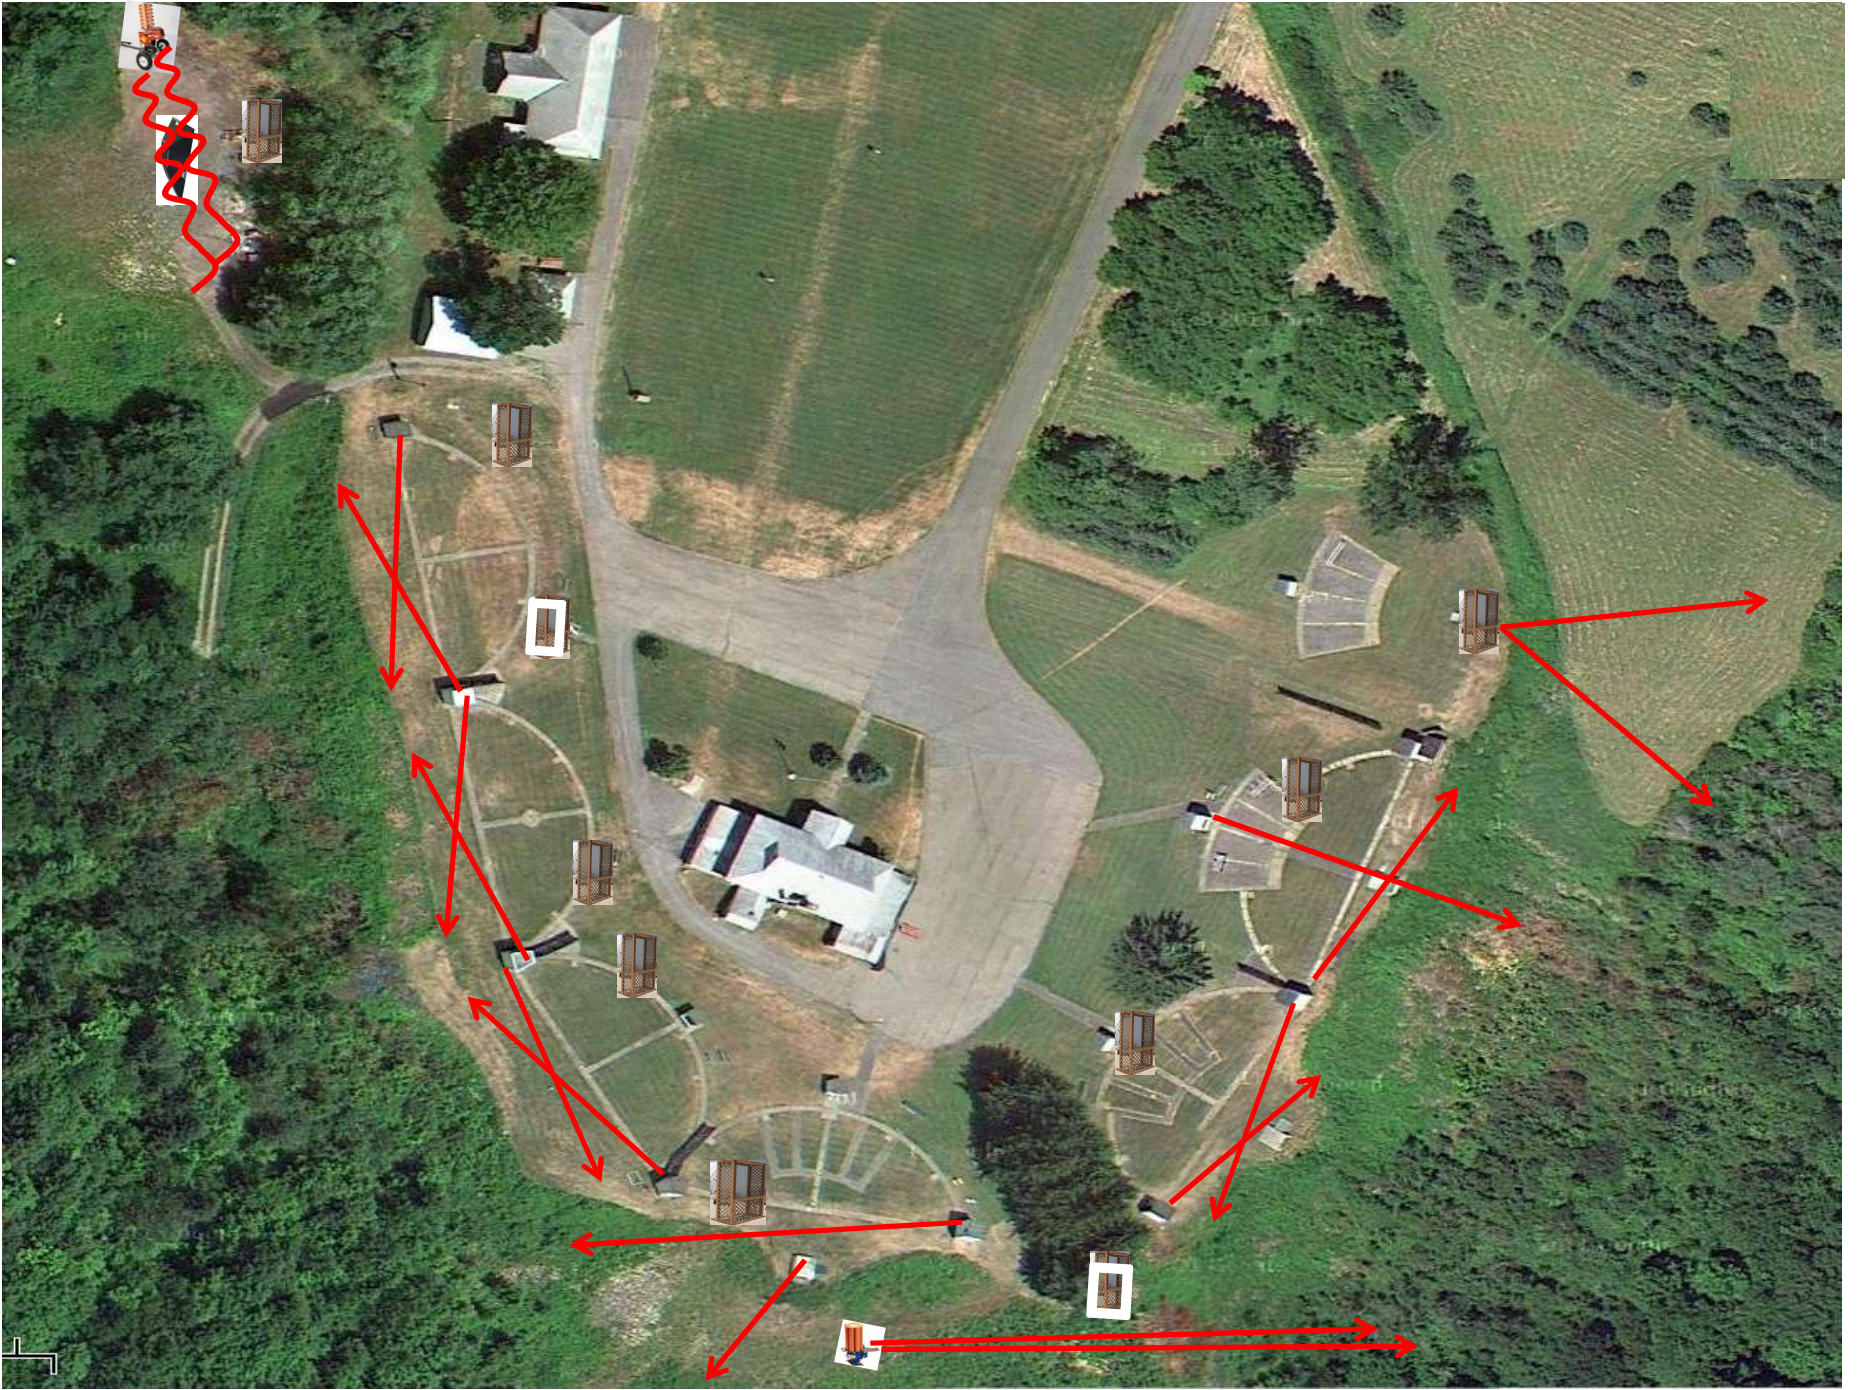

# Skeet 4

2 Report Pair (4)  
Low House then High House

Skeet 5

3 Report Pair (6)  
Low House then High House

Skeet 6

3 Report Pair (6)  
Mec Rabbit then Mec Rabbit

# The Pit

# The Menu – 10/29/2016

1) Trap Field	- 3 Report Pair	- Trap House then Trap House (Wobble and Oscillating)	(6)
2) 5-Stand	- 3 Simo Pair	- Low House and Overhead	(6)
3) Skeet #2	- 3 Report Pair	- Low House then High House	(6)
4) Gallows	- 3 Following Pair	- Promatic then Promatic (Hold the Button Down)	(6)
5) Skeet #3	- 3 Report Pair	- Trap House then High House	(6)
6) Skeet #4	- 2 Report Pair	- High House then Low House	(4)
7) Skeet #5	- 2 Report Pair	- Low House then High House	(4)
8) Skeet #6	- 3 Report Pair	- Low House then High House	(6)
9) The Pit	- 3 Report Pair	- Mec Rabbit then Mec Rabbit	(6)
			-----
			(50)