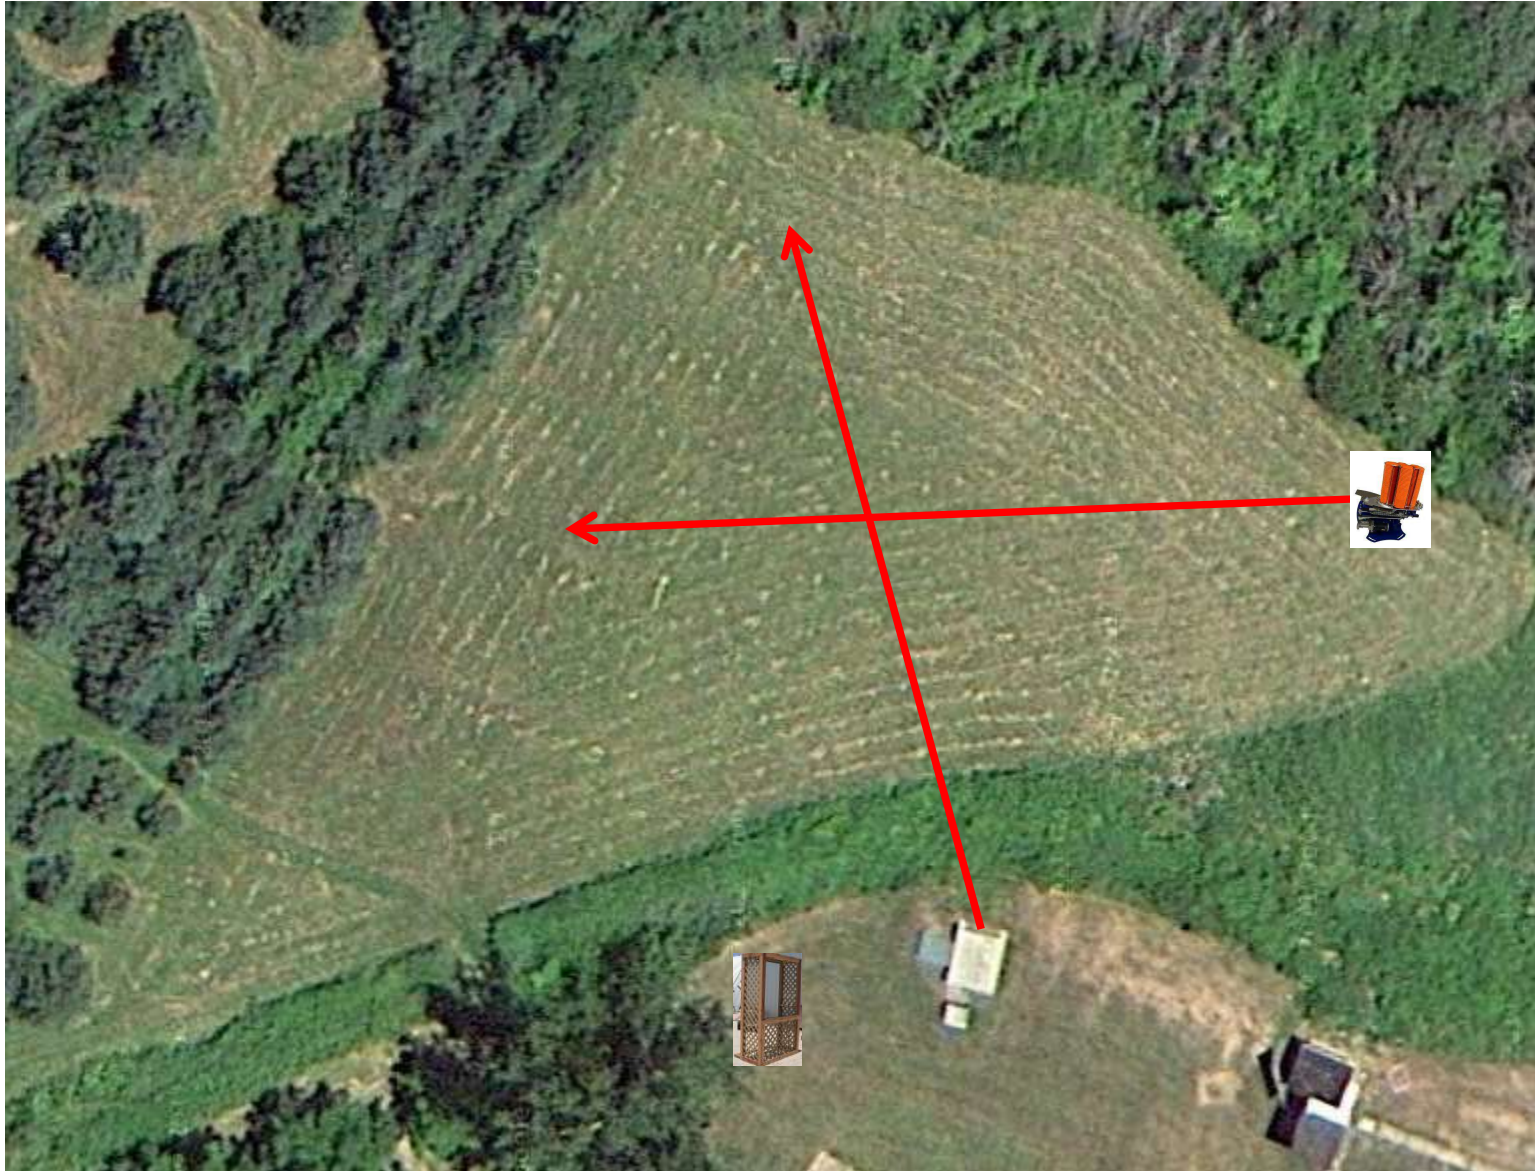

3 Simo Pair (6)
Trap House and Promatic

Trap Field

3 Report Pair (6)
Low House then High House

5-Stand

2 Simo Pair (4)
Low House and Automatic

Skeet 2

3 Following Pair (6)
Promatic then Promatic
(Hold the Button Down)

Skeet 6

4 Report Pair (8)
Mec Rabbit then Promatic (Teal)

The Pit

The Menu – 10/15/2016

1) Trap Field	- 3 Simo Pair	- Trap and Promatic	(6)
2) 5-Stand	- 3 Report Pair	- Low House then High House	(6)
3) Skeet #2	- 2 Simo Pair	- Low House and Automatic	(4)
4) Gallows	- 3 Following Pair	- Promatic then Promatic (Hold the Button Down)	(6)
5) Skeet #3	- 3 Report Pair	- Trap House then Chondel	(6)
6) Skeet #4	- 2 Simo Pair	- Low House and Automatic	(6)
7) Skeet #5	- 2 Simo Pair	- High House and Automatic	(6)
8) Skeet #6	- 3 Simo Pair	- Low House and Promatic	(6)
9) The Pit	- 4 Report Pair	- Mec Rabbit then Promatic (Teal)	(8)