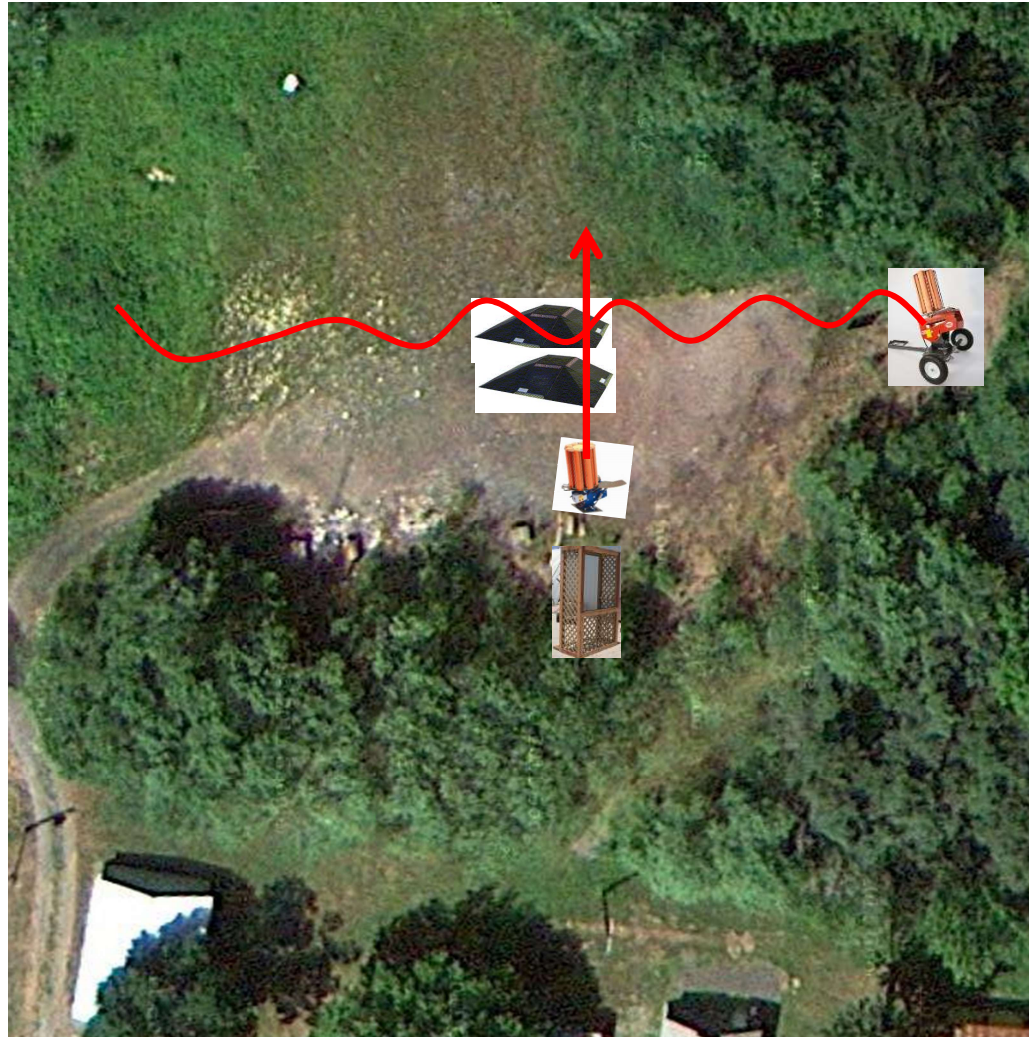

3 Simo Pair (6)
Trap House and Promatic

Trap Field

3 Report Pair (6)
Low House then High House

5-Stand

2 Simo Pair (4)
Low House and Automatic

Skeet 2

3 Following Pair (6)
Promatic then Promatic
(Hold the Button Down)

Gallows

3 Report Pair (6)
Trap House then Chondel

Skeet 3

2 Simo Pair (4)
Low House and Automatic

Skeet 4

2 Simo Pair (4)
High House and Automatic

Skeet 5

3 Simo Pair (6)
Low House and Promatic

Skeet 6

4 Report Pair (8)
Mec Rabbit then Promatic (Teal)

The Pit

The Menu – 10/15/2016

1) Trap Field	- 3 Simo Pair	- Trap and Promatic	(6)
2) 5-Stand	- 3 Report Pair	- Low House then High House	(6)
3) Skeet #2	- 2 Simo Pair	- Low House and Automatic	(4)
4) Gallows	- 3 Following Pair	- Promatic then Promatic (Hold the Button Down)	(6)
5) Skeet #3	- 3 Report Pair	- Trap House then Chondel	(6)
6) Skeet #4	- 2 Simo Pair	- Low House and Automatic	(6)
7) Skeet #5	- 2 Simo Pair	- High House and Automatic	(6)
8) Skeet #6	- 3 Simo Pair	- Low House and Promatic	(6)
9) The Pit	- 4 Report Pair	- Mec Rabbit then Promatic (Teal)	(8)