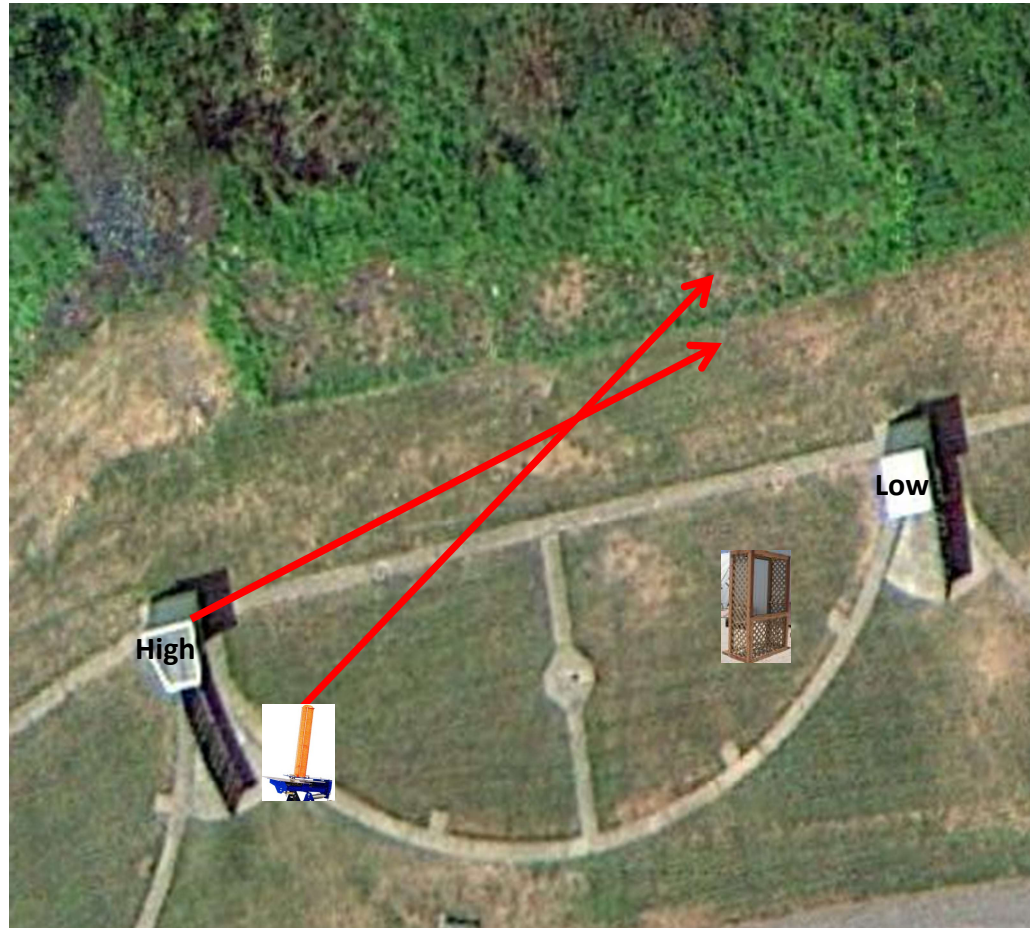

3 Simo Pair (6)
Trap House and Promatic

Trap Field

3 Report Pair (6)
Low House then High House

5-Stand

2 Simo Pair (4)
Low House and Automatic

Skeet 2

3 Following Pair (6)
Promatic then Promatic
(Hold the Button Down)

Gallows

3 Report Pair (6)
Trap House then Chondel

Skeet 3

2 Simo Pair (4)
Low House and Automatic

Skeet 4

2 Simo Pair (4)
High House and Automatic

Skeet 5

3 Simo Pair (6)
Low House and Promatic

Skeet 6

4 Report Pair (8)
Mec Rabbit then Promatic (Teal)

The Pit

The Menu – 10/15/2016

1) Trap Field	- 3 Simo Pair	- Trap and Promatic	(6)
2) 5-Stand	- 3 Report Pair	- Low House then High House	(6)
3) Skeet #2	- 2 Simo Pair	- Low House and Automatic	(4)
4) Gallows	- 3 Following Pair	- Promatic then Promatic (Hold the Button Down)	(6)
5) Skeet #3	- 3 Report Pair	- Trap House then Chondel	(6)
6) Skeet #4	- 2 Simo Pair	- Low House and Automatic	(6)
7) Skeet #5	- 2 Simo Pair	- High House and Automatic	(6)
8) Skeet #6	- 3 Simo Pair	- Low House and Promatic	(6)
9) The Pit	- 4 Report Pair	- Mec Rabbit then Promatic (Teal)	(8)