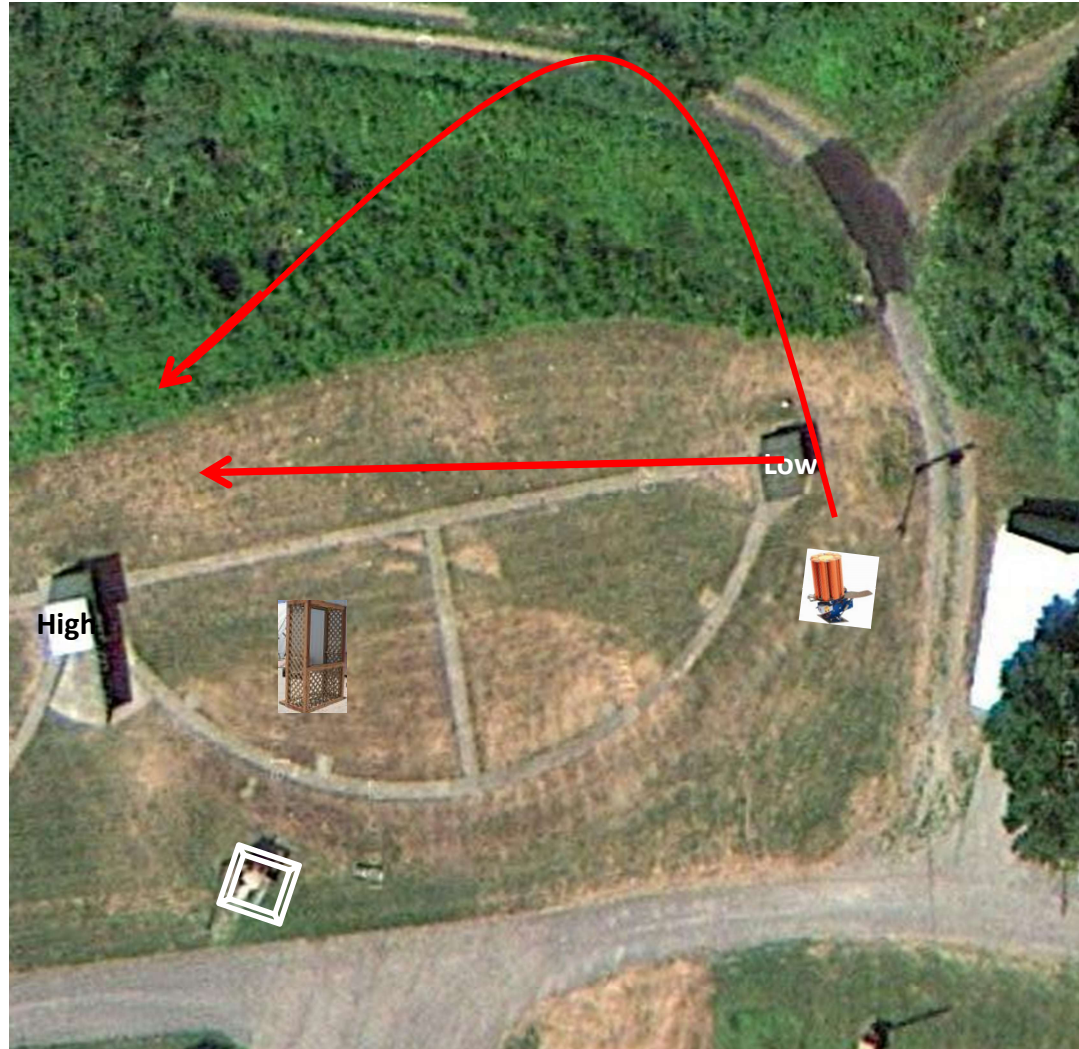

3 Simo Pair (6)
Trap House and Promatic

Trap Field

3 Report Pair (6)
Low House then High House

5-Stand

2 Simo Pair (4)
Low House and Automatic

Skeet 2

3 Following Pair (6)
Promatic then Promatic
(Hold the Button Down)

Gallows

3 Report Pair (6)
Trap House then Chondel

Skeet 3

2 Simo Pair (4)
Low House and Automatic

Skeet 4

2 Simo Pair (4)
High House and Automatic

Skeet 5

3 Simo Pair (6)
Low House and Promatic

Skeet 6

4 Report Pair (8)
Mec Rabbit then Promatic (Teal)

The Pit

The Menu – 10/15/2016

1) Trap Field	- 3 Simo Pair	- Trap and Promatic	(6)
2) 5-Stand	- 3 Report Pair	- Low House then High House	(6)
3) Skeet #2	- 2 Simo Pair	- Low House and Automatic	(4)
4) Gallows	- 3 Following Pair	- Promatic then Promatic (Hold the Button Down)	(6)
5) Skeet #3	- 3 Report Pair	- Trap House then Chondel	(6)
6) Skeet #4	- 2 Simo Pair	- Low House and Automatic	(6)
7) Skeet #5	- 2 Simo Pair	- High House and Automatic	(6)
8) Skeet #6	- 3 Simo Pair	- Low House and Promatic	(6)
9) The Pit	- 4 Report Pair	- Mec Rabbit then Promatic (Teal)	(8)