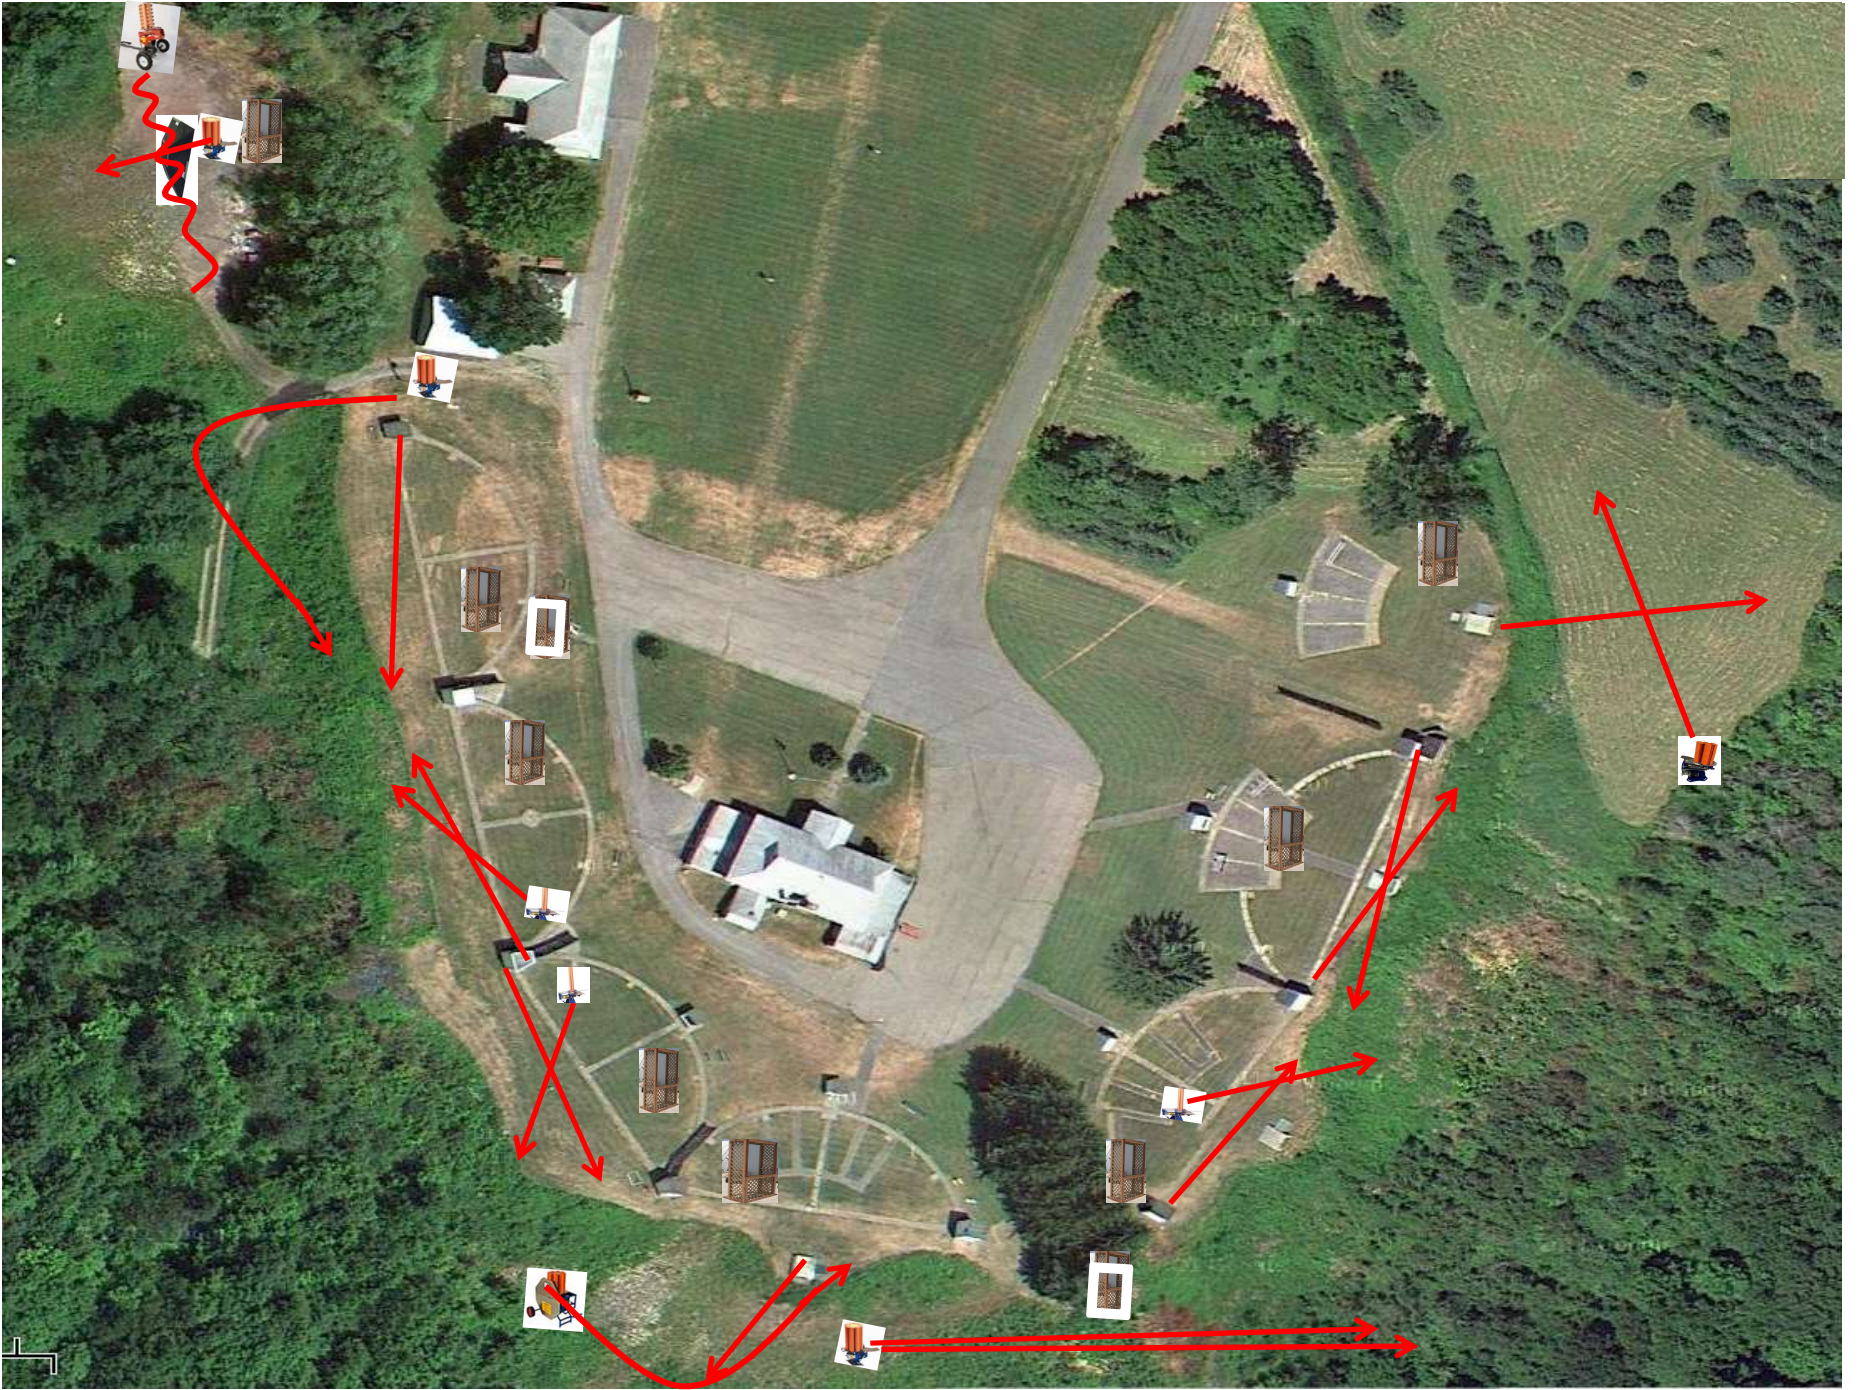

3 Simo Pair (6)
Trap House and Promatic

Trap Field

3 Report Pair (6)
Low House then High House

5-Stand

2 Simo Pair (4)
Low House and Automatic

Skeet 2

3 Following Pair (6)
Promatic then Promatic
(Hold the Button Down)

Gallows

3 Report Pair (6)
Trap House then Chondel

Skeet 3

2 Simo Pair (4)
Low House and Automatic

Skeet 4

2 Simo Pair (4)
High House and Automatic

Skeet 5

3 Simo Pair (6)
Low House and Promatic

Skeet 6

4 Report Pair (8)
Mec Rabbit then Promatic (Teal)

The Pit

The Menu – 10/15/2016

1) Trap Field	- 3 Simo Pair	- Trap and Promatic	(6)
2) 5-Stand	- 3 Report Pair	- Low House then High House	(6)
3) Skeet #2	- 2 Simo Pair	- Low House and Automatic	(4)
4) Gallows	- 3 Following Pair	- Promatic then Promatic (Hold the Button Down)	(6)
5) Skeet #3	- 3 Report Pair	- Trap House then Chondel	(6)
6) Skeet #4	- 2 Simo Pair	- Low House and Automatic	(6)
7) Skeet #5	- 2 Simo Pair	- High House and Automatic	(6)
8) Skeet #6	- 3 Simo Pair	- Low House and Promatic	(6)
9) The Pit	- 4 Report Pair	- Mec Rabbit then Promatic (Teal)	(8)

			(50)