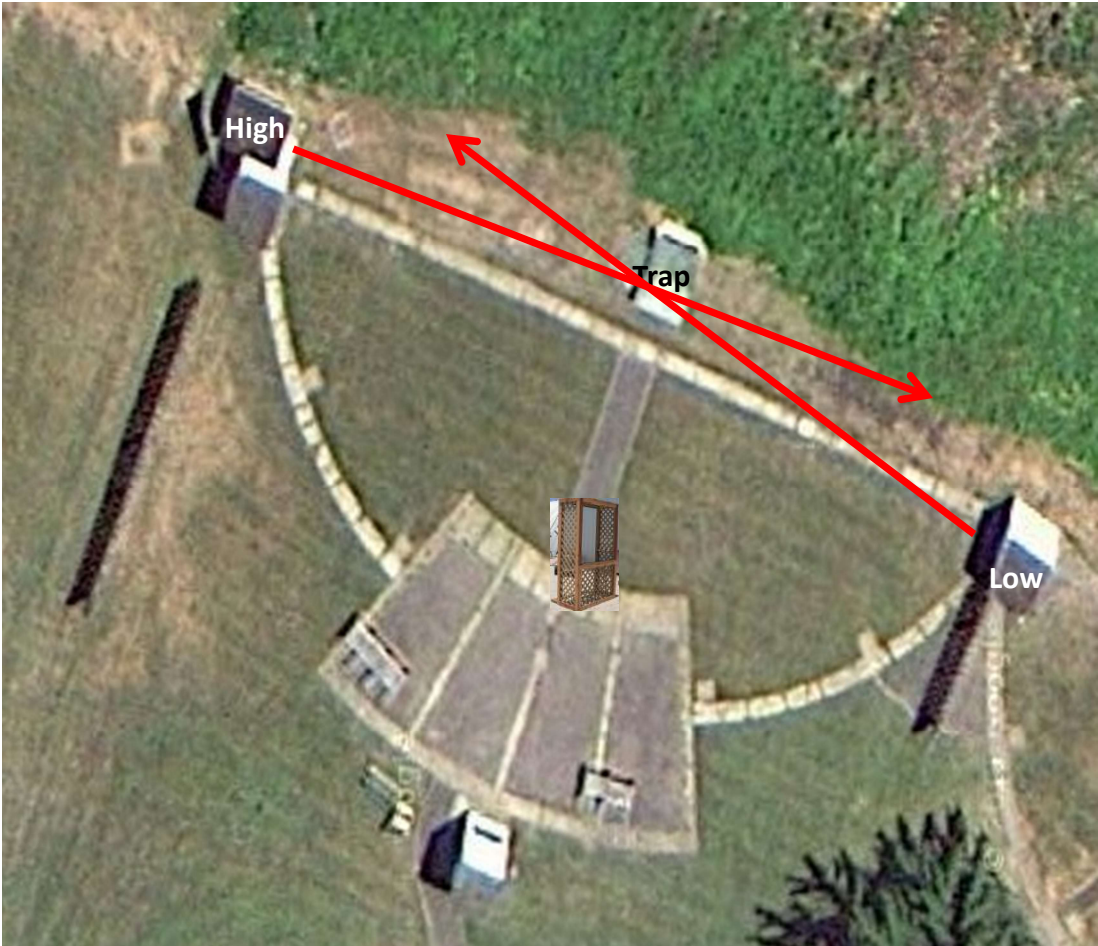

3 Simo Pair (6)
Trap House and Promatic

Trap Field

3 Report Pair (6)
Low House then High House

5-Stand

2 Simo Pair (4)
Low House and Automatic

Skeet 2

3 Following Pair (6)
Promatic then Promatic
(Hold the Button Down)

Gallows

3 Report Pair (6)
Trap House then Chondel

Skeet 3

2 Simo Pair (4)
Low House and Automatic

Skeet 4

2 Simo Pair (4)
High House and Automatic

Skeet 5

3 Simo Pair (6)
Low House and Promatic

Skeet 6

4 Report Pair (8)
Mec Rabbit then Promatic (Teal)

The Pit

The Menu – 10/15/2016

1) Trap Field	- 3 Simo Pair	- Trap and Promatic	(6)
2) 5-Stand	- 3 Report Pair	- Low House then High House	(6)
3) Skeet #2	- 2 Simo Pair	- Low House and Automatic	(4)
4) Gallows	- 3 Following Pair	- Promatic then Promatic (Hold the Button Down)	(6)
5) Skeet #3	- 3 Report Pair	- Trap House then Chondel	(6)
6) Skeet #4	- 2 Simo Pair	- Low House and Automatic	(6)
7) Skeet #5	- 2 Simo Pair	- High House and Automatic	(6)
8) Skeet #6	- 3 Simo Pair	- Low House and Promatic	(6)
9) The Pit	- 4 Report Pair	- Mec Rabbit then Promatic (Teal)	(8)