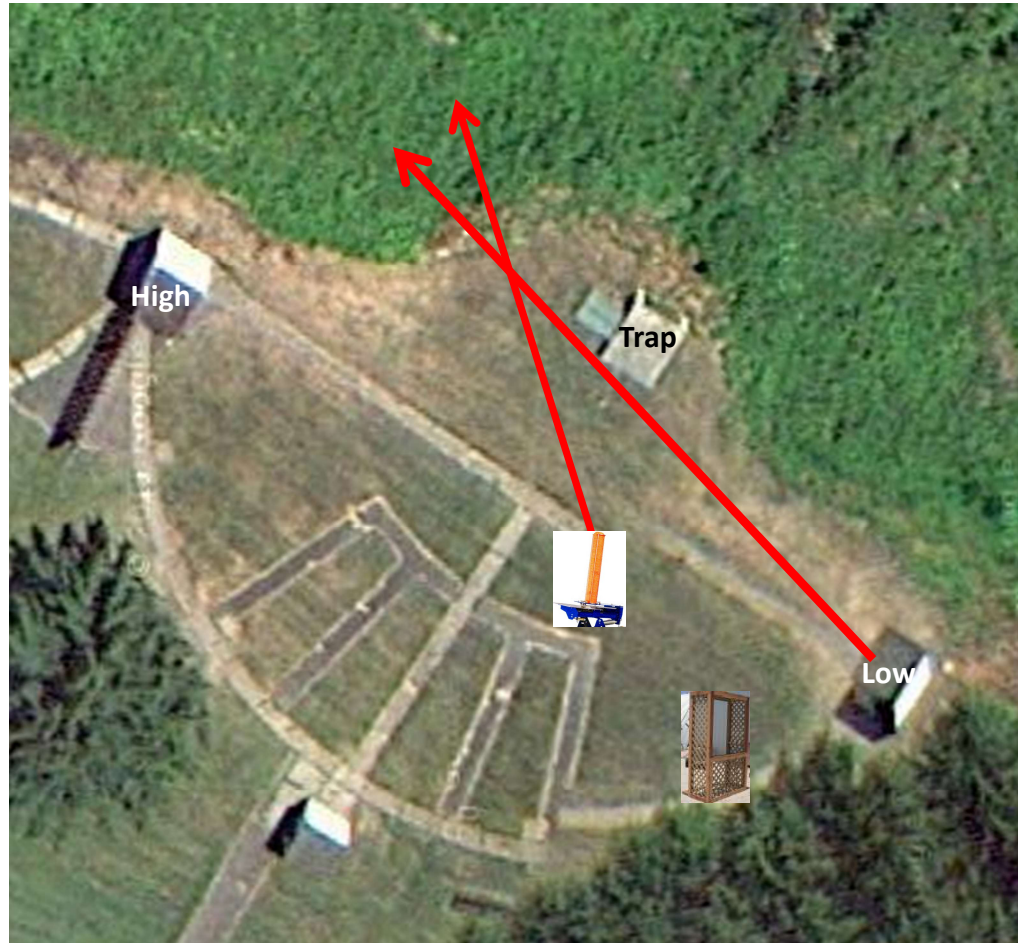

3 Simo Pair (6)
Trap House and Promatic

Trap Field

3 Report Pair (6)
Low House then High House

5-Stand

2 Simo Pair (4)
Low House and Automatic

Skeet 2

3 Following Pair (6)
Promatic then Promatic
(Hold the Button Down)

Skeet 6

4 Report Pair (8)
Mec Rabbit then Promatic (Teal)

The Pit

The Menu – 10/15/2016

1) Trap Field	- 3 Simo Pair	- Trap and Promatic	(6)
2) 5-Stand	- 3 Report Pair	- Low House then High House	(6)
3) Skeet #2	- 2 Simo Pair	- Low House and Automatic	(4)
4) Gallows	- 3 Following Pair	- Promatic then Promatic (Hold the Button Down)	(6)
5) Skeet #3	- 3 Report Pair	- Trap House then Chondel	(6)
6) Skeet #4	- 2 Simo Pair	- Low House and Automatic	(6)
7) Skeet #5	- 2 Simo Pair	- High House and Automatic	(6)
8) Skeet #6	- 3 Simo Pair	- Low House and Promatic	(6)
9) The Pit	- 4 Report Pair	- Mec Rabbit then Promatic (Teal)	(8)