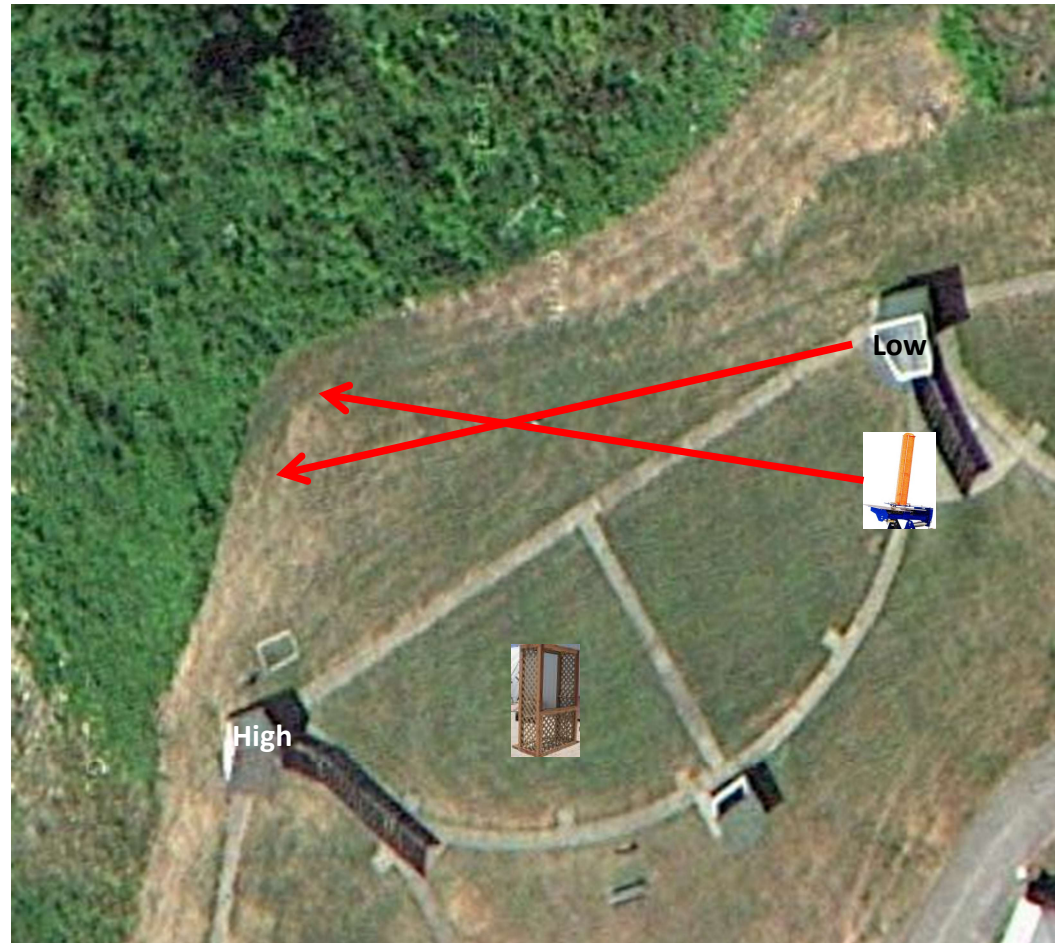

Gallows

3 Report Pair (6)
Trap House then Chondel

Skeet 3

2 Simo Pair (4)
Low House and Automatic

Skeet 4

2 Simo Pair (4)
High House and Automatic

Skeet 5

3 Simo Pair (6)
Low House and Promatic

Skeet 6

4 Report Pair (8)
Mec Rabbit then Promatic (Teal)

The Pit

The Menu – 10/15/2016

1) Trap Field	- 3 Simo Pair	- Trap and Promatic	(6)
2) 5-Stand	- 3 Report Pair	- Low House then High House	(6)
3) Skeet #2	- 2 Simo Pair	- Low House and Automatic	(4)
4) Gallows	- 3 Following Pair	- Promatic then Promatic (Hold the Button Down)	(6)
5) Skeet #3	- 3 Report Pair	- Trap House then Chondel	(6)
6) Skeet #4	- 2 Simo Pair	- Low House and Automatic	(6)
7) Skeet #5	- 2 Simo Pair	- High House and Automatic	(6)
8) Skeet #6	- 3 Simo Pair	- Low House and Promatic	(6)
9) The Pit	- 4 Report Pair	- Mec Rabbit then Promatic (Teal)	(8)