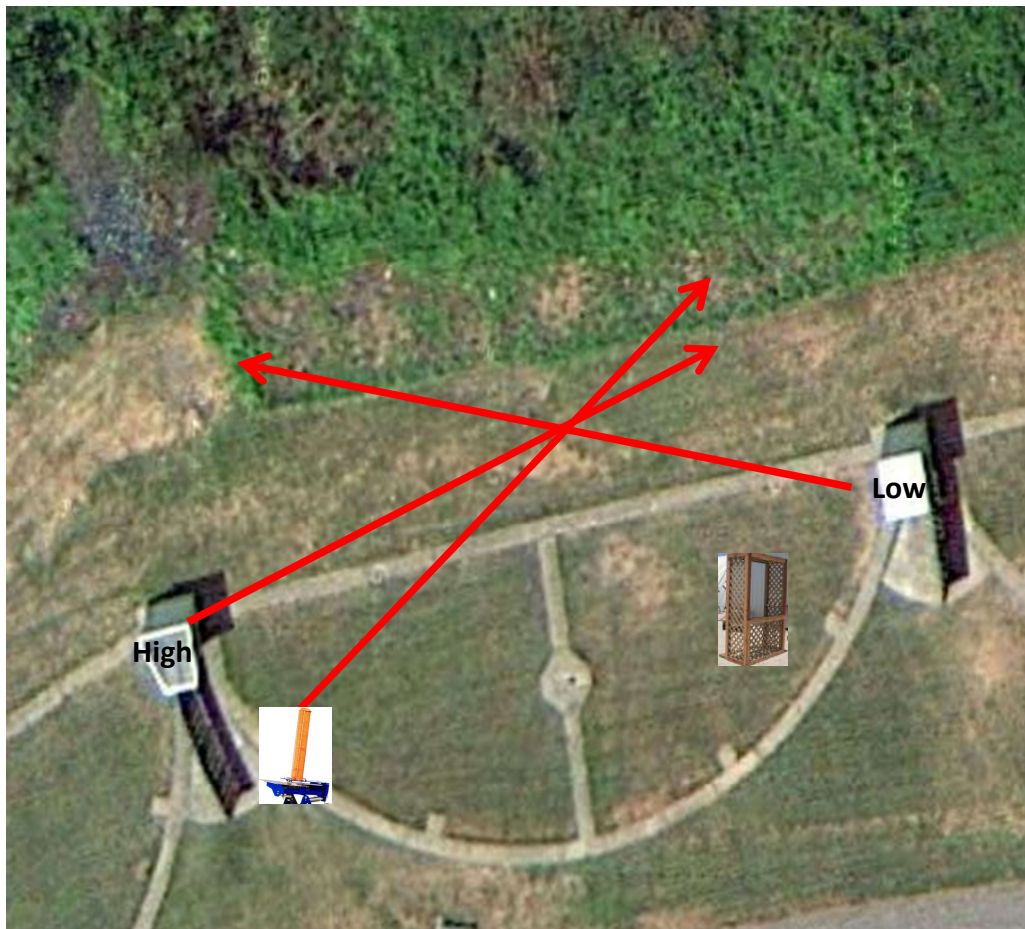

4 Sets (12)

Low House

On Report Simo Pair – High House and Automatic

Skeet 5