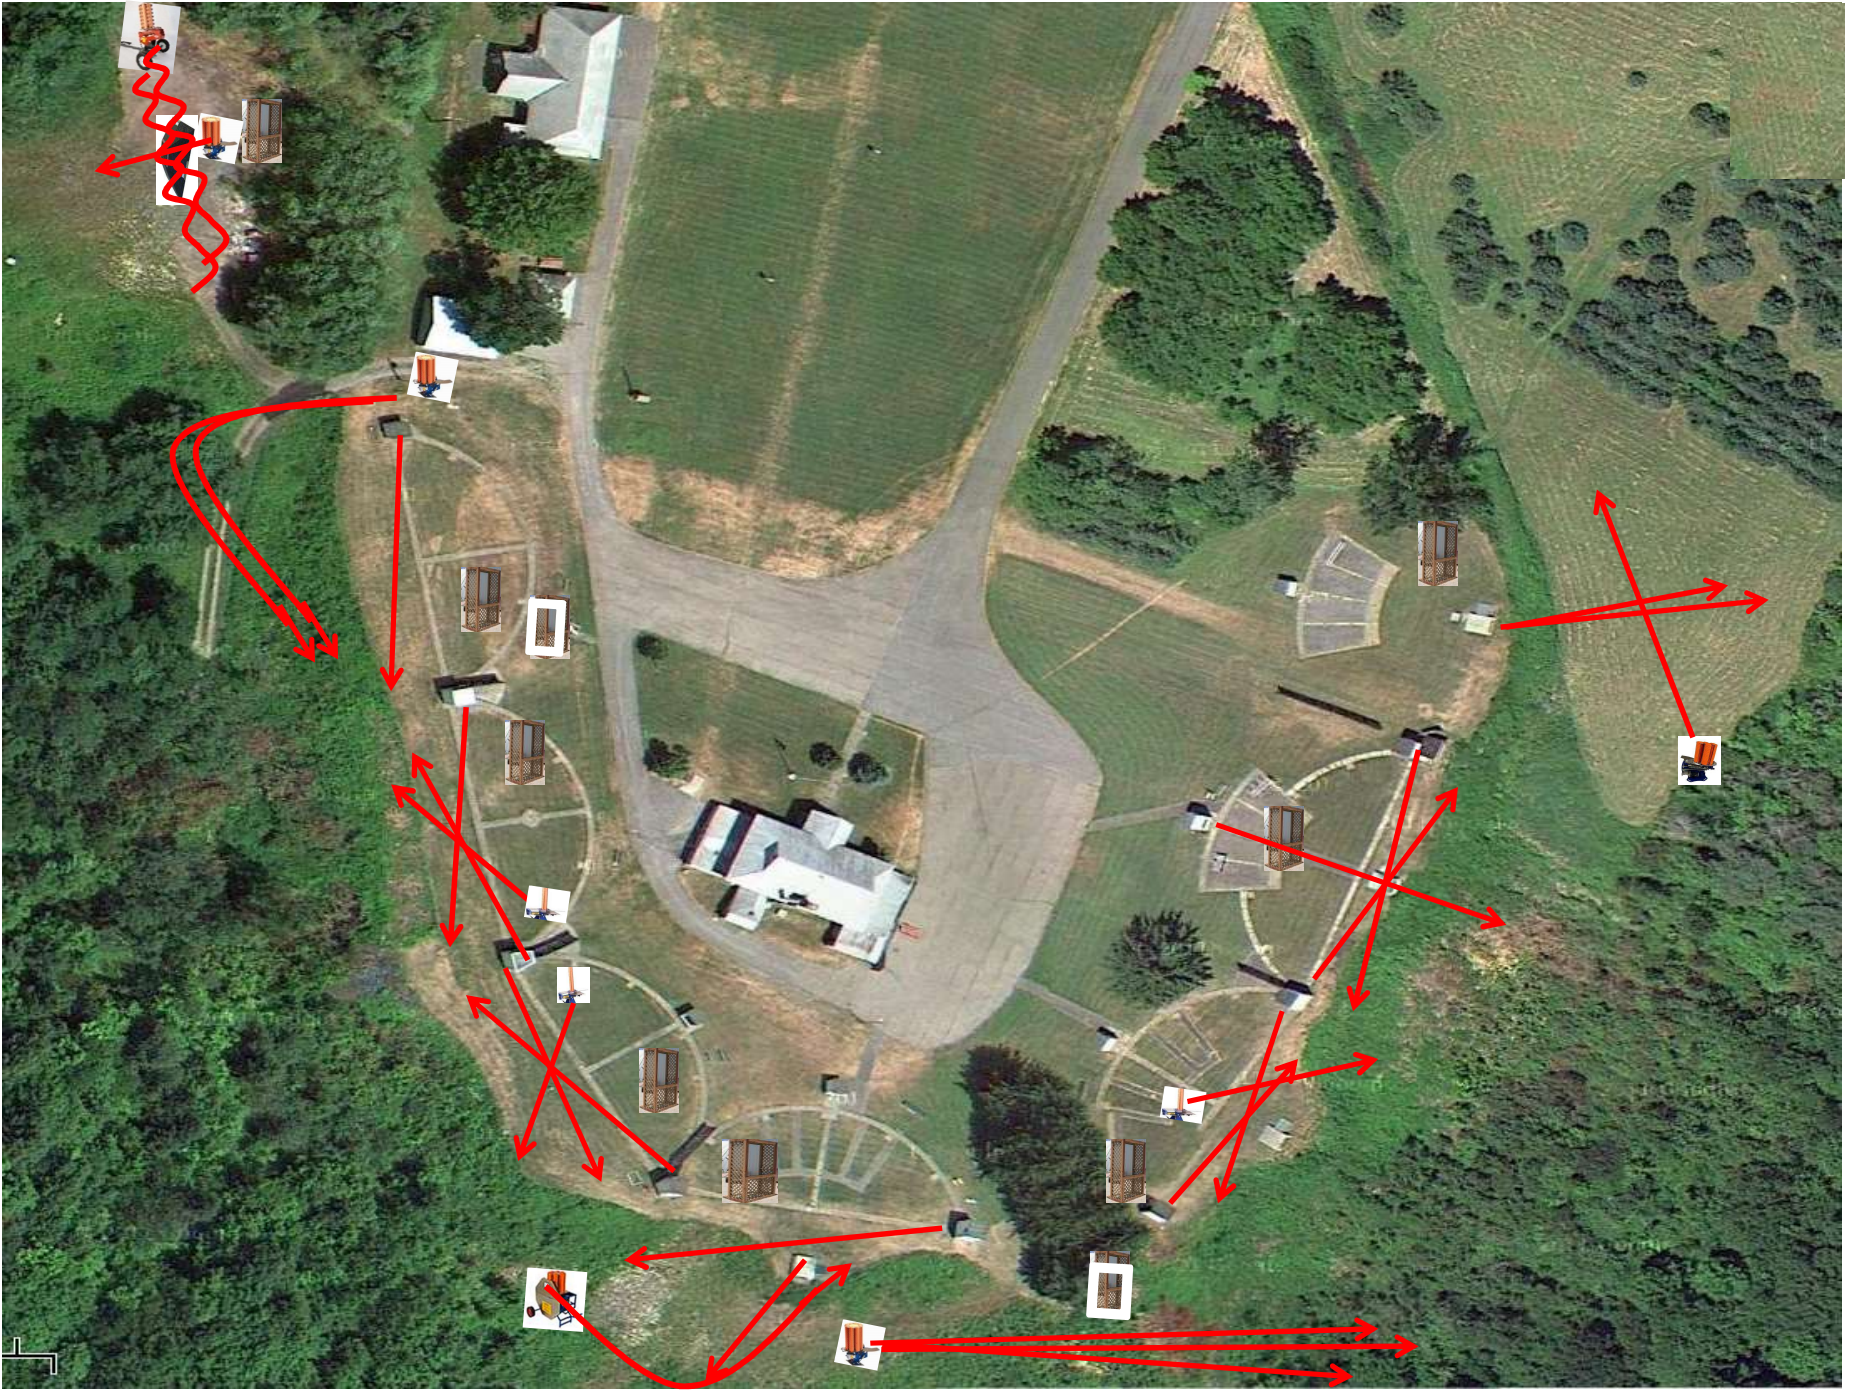

# Skeet 6

**4 Sets (12)**

Mec Rabbit

On Report Promatic (Teal)

On Report Mec Rabbit

# The Pit