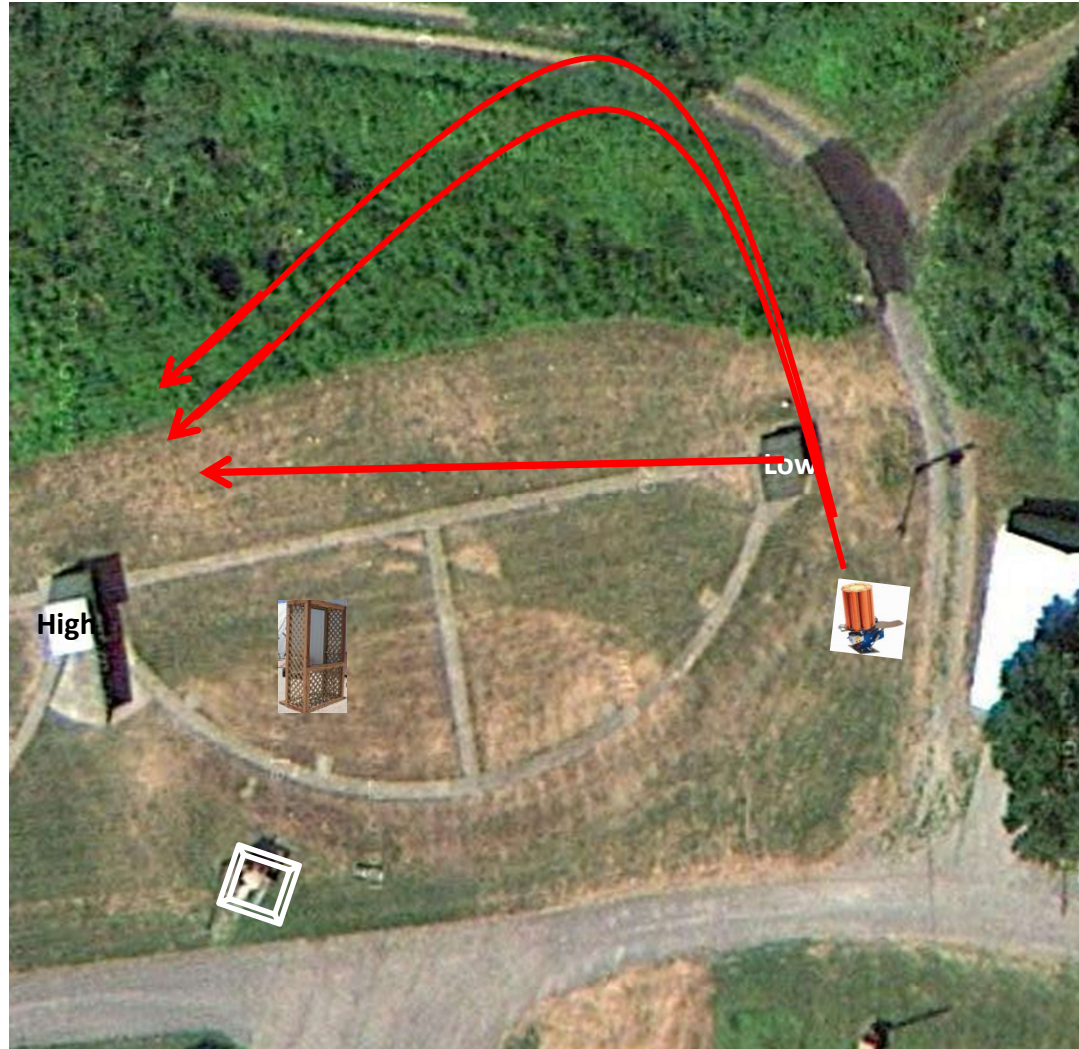

4 Sets (12)

Simo Pair – Low House and Promatic
Following – Promatic
(Hold The Promatic Button Down)

Skeet 6