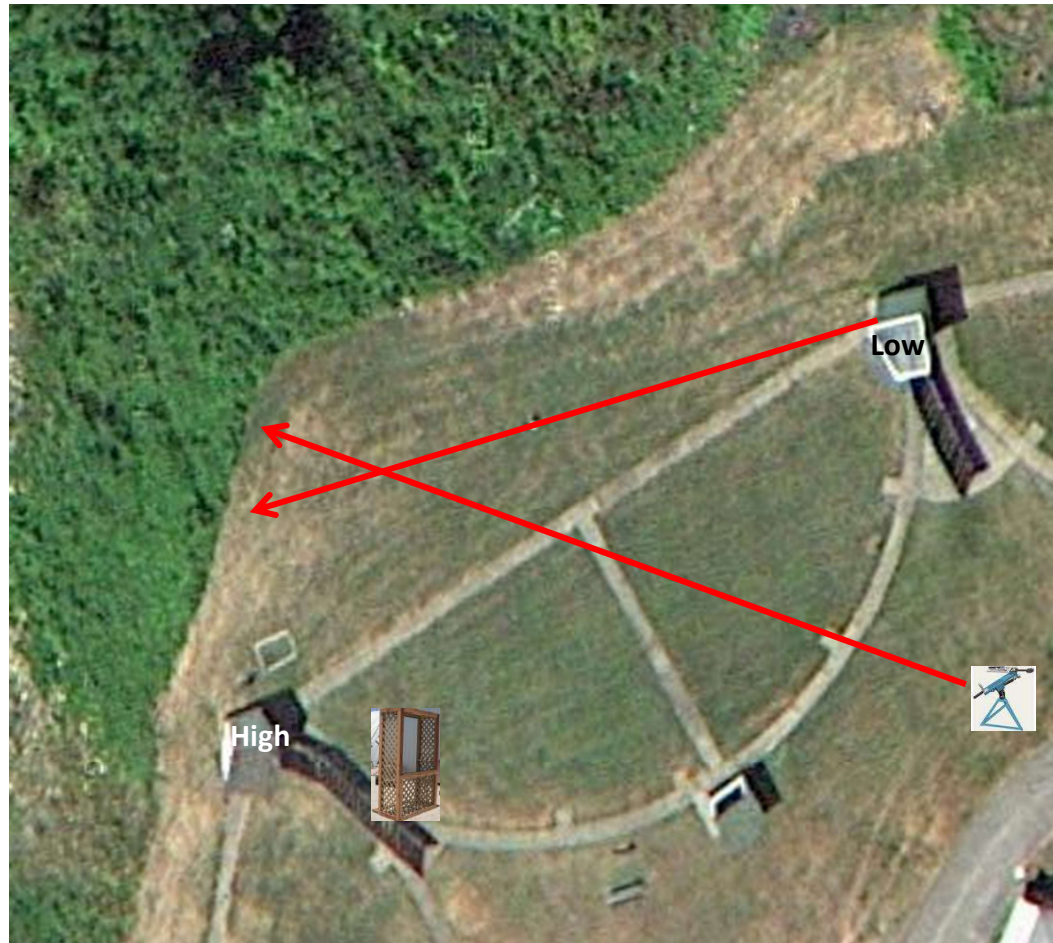

3 Boxes of Targets
3 Report Pair (6)
Manual then **Blue** Promatic

Field

3 Boxes of Targets
3 Simo Pair (6)
Trap House
and **Blue** Promatic
(Remote)

Trap Field

2 Boxes of Targets
2 Report Pair (4)
Trap House then Overhead

5-Stand

2 Boxes of Targets
2 Report Pair (4)
High House then Automatic

Skeet 2

2 Boxes of Targets
2 Simo Pair (4)
Manual
(On Gallows)

Gallows

3 Boxes of Targets
3 Report Pair (6)
Automatic then Manual

Skeet 3

2 Boxes of Targets
2 Simo Pair (4)
Manual and Low House

Skeet 4

2 Boxes of Targets
2 Simo Pair (4)
Low House and Automatic

Skeet 5

Skeet 6

3 Boxes of Targets
3 Report Pair (6)
Manual (Tippy) then **Chondel**
(On Mini-Gallows)