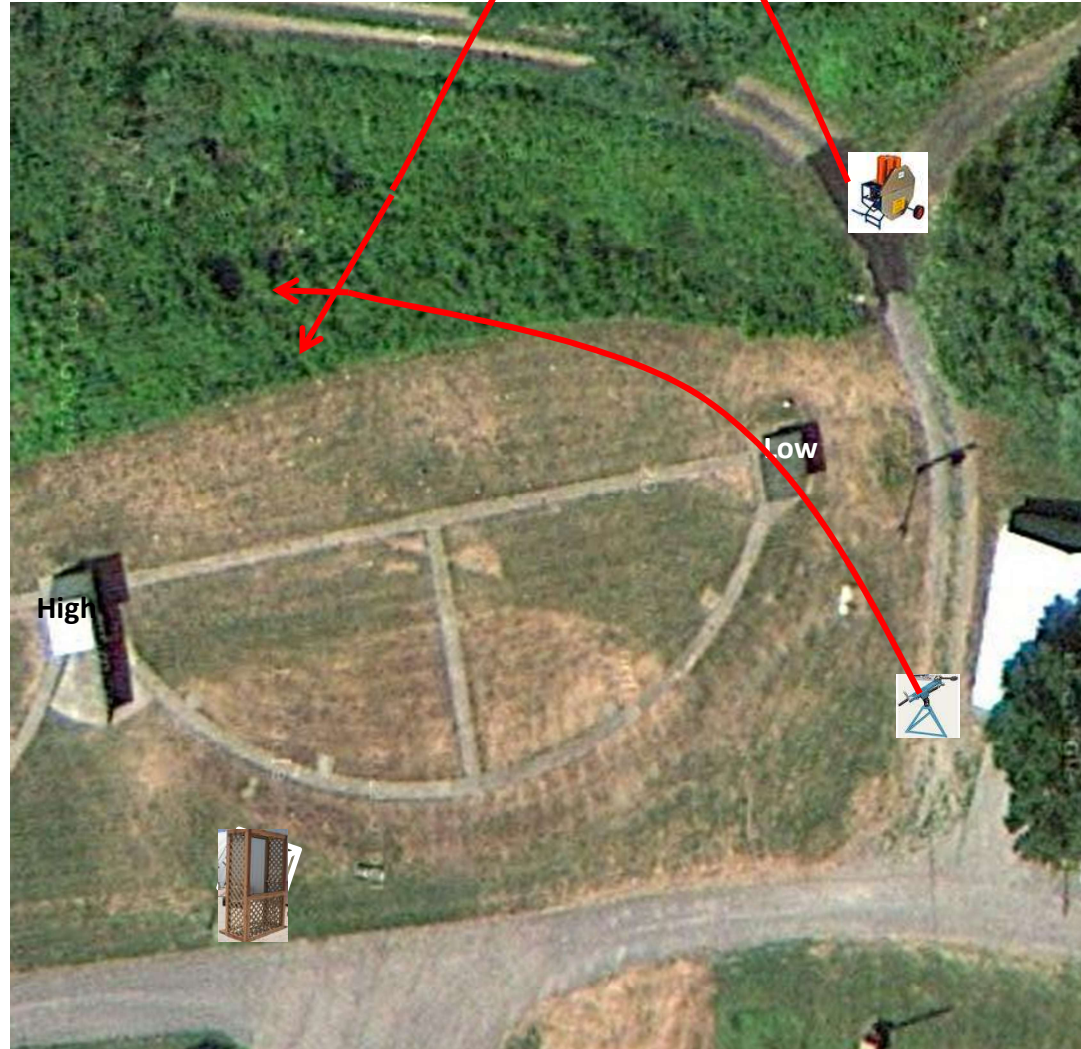

3 Boxes of Targets
3 Report Pair (6)
Manual then **Blue** Promatic

Field

3 Boxes of Targets
3 Simo Pair (6)
Trap House
and **Blue** Promatic
(Remote)

Trap Field

2 Boxes of Targets
2 Report Pair (4)
Trap House then Overhead

5-Stand

2 Boxes of Targets
2 Report Pair (4)
High House then Automatic

Skeet 2

2 Boxes of Targets
2 Simo Pair (4)
Manual
(On Gallows)

Gallows

3 Boxes of Targets
3 Report Pair (6)
Automatic then Manual

Skeet 3

2 Boxes of Targets
2 Simo Pair (4)
Manual and Low House

Skeet 4

2 Boxes of Targets
2 Simo Pair (4)
Low House and Automatic

Skeet 5

Skeet 6

3 Boxes of Targets
3 Report Pair (6)
Manual (Tippy) then **Chondel**
(On Mini-Gallows)

3 Boxes of Targets
3 Report Pair (6)
Manual then **Blue** Promatic

The Pit

The Menu

10/31/2015

- | | | | |
|-------------|-----------------|---------------------------------------|-----|
| 1) Field | - 3 Report Pair | - Manual then Blue Promatic | (6) |
| 2) Trap | - 3 Simo Pair | - Trap House and Blue Promatic | (6) |
| 3) 5-Stand | - 2 Report Pair | - Trap House then Overhead | (4) |
| 4) Skeet #2 | - 2 Report Pair | - High House then Automatic | (4) |
| 5) Gallows | - 2 Simo Pair | - Manual | (4) |
| 6) Skeet #3 | - 3 Report Pair | - Automatic then Manual | (6) |
| 7) Skeet #4 | - 2 Simo Pair | - Manual and Low House | (4) |
| 8) Skeet #5 | - 2 Simo Pair | - Low House and Automatic | (4) |
| 9) Skeet #6 | - 3 Report Pair | - Manual then Chondel | (6) |
| 10) The Pit | - 3 Report Pair | - Manual then Blue Promatic | (6) |