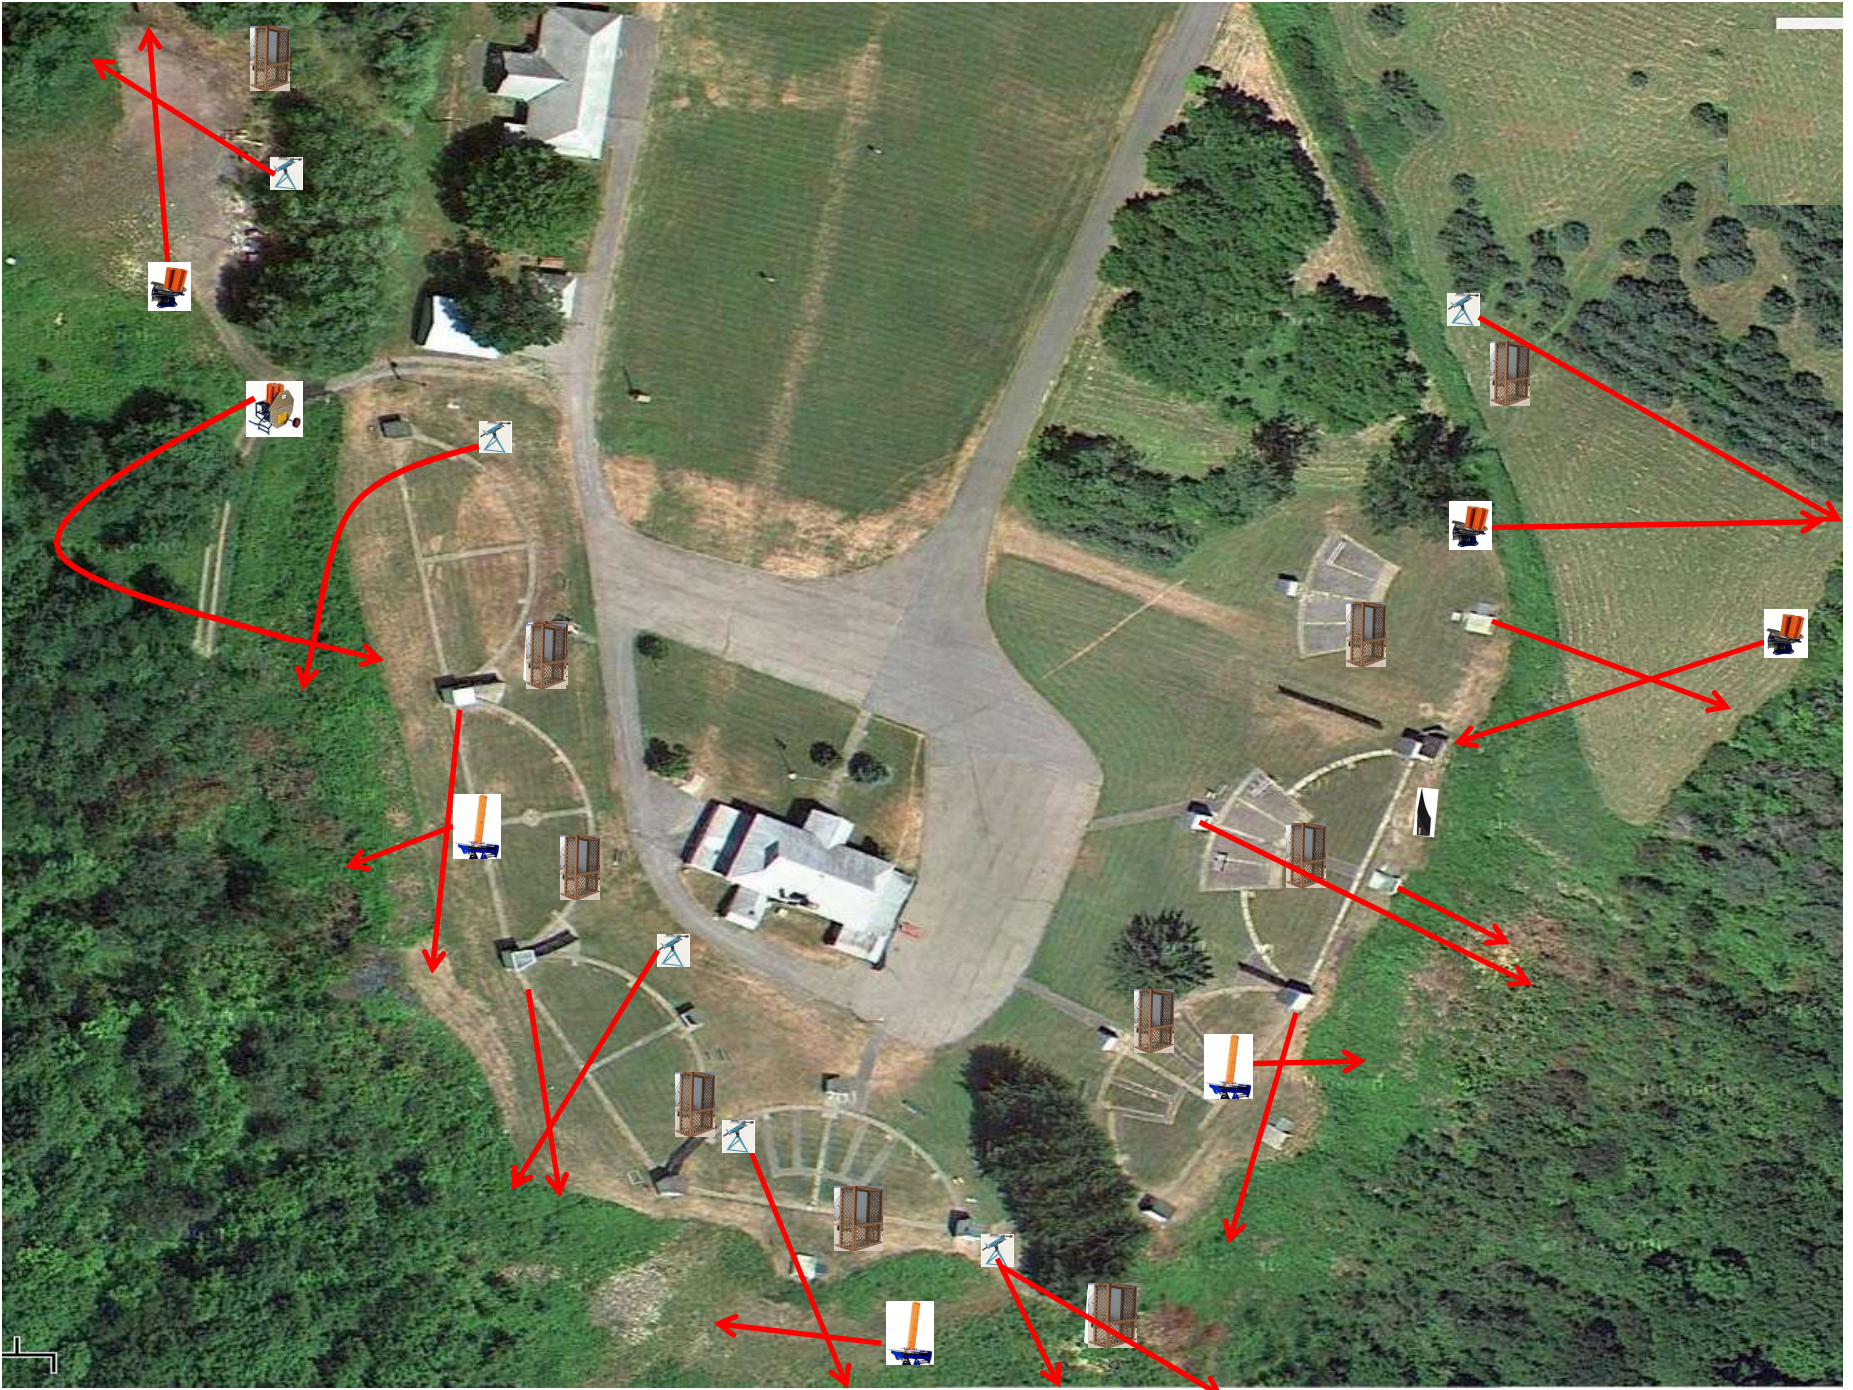

3 Boxes of Targets
3 Report Pair (6)
Manual then **Blue** Promatic

Field

3 Boxes of Targets
3 Simo Pair (6)
Trap House
and **Blue** Promatic
(Remote)

Trap Field

2 Boxes of Targets
2 Report Pair (4)
Trap House then Overhead

5-Stand

2 Boxes of Targets
2 Report Pair (4)
High House then Automatic

Skeet 2

2 Boxes of Targets
2 Simo Pair (4)
Manual
(On Gallows)

Gallows

3 Boxes of Targets
3 Report Pair (6)
Automatic then Manual

Skeet 3

2 Boxes of Targets
2 Simo Pair (4)
Manual and Low House

Skeet 4

2 Boxes of Targets
2 Simo Pair (4)
Low House and Automatic

Skeet 5

Skeet 6

3 Boxes of Targets
3 Report Pair (6)
Manual (Tippy) then **Chondel**
(On Mini-Gallows)

3 Boxes of Targets
3 Report Pair (6)
Manual then **Blue** Promatic

The Pit

The Menu

10/31/2015

- | | | | |
|-------------|-----------------|---------------------------------------|-----|
| 1) Field | - 3 Report Pair | - Manual then Blue Promatic | (6) |
| 2) Trap | - 3 Simo Pair | - Trap House and Blue Promatic | (6) |
| 3) 5-Stand | - 2 Report Pair | - Trap House then Overhead | (4) |
| 4) Skeet #2 | - 2 Report Pair | - High House then Automatic | (4) |
| 5) Gallows | - 2 Simo Pair | - Manual | (4) |
| 6) Skeet #3 | - 3 Report Pair | - Automatic then Manual | (6) |
| 7) Skeet #4 | - 2 Simo Pair | - Manual and Low House | (4) |
| 8) Skeet #5 | - 2 Simo Pair | - Low House and Automatic | (4) |
| 9) Skeet #6 | - 3 Report Pair | - Manual then Chondel | (6) |
| 10) The Pit | - 3 Report Pair | - Manual then Blue Promatic | (6) |