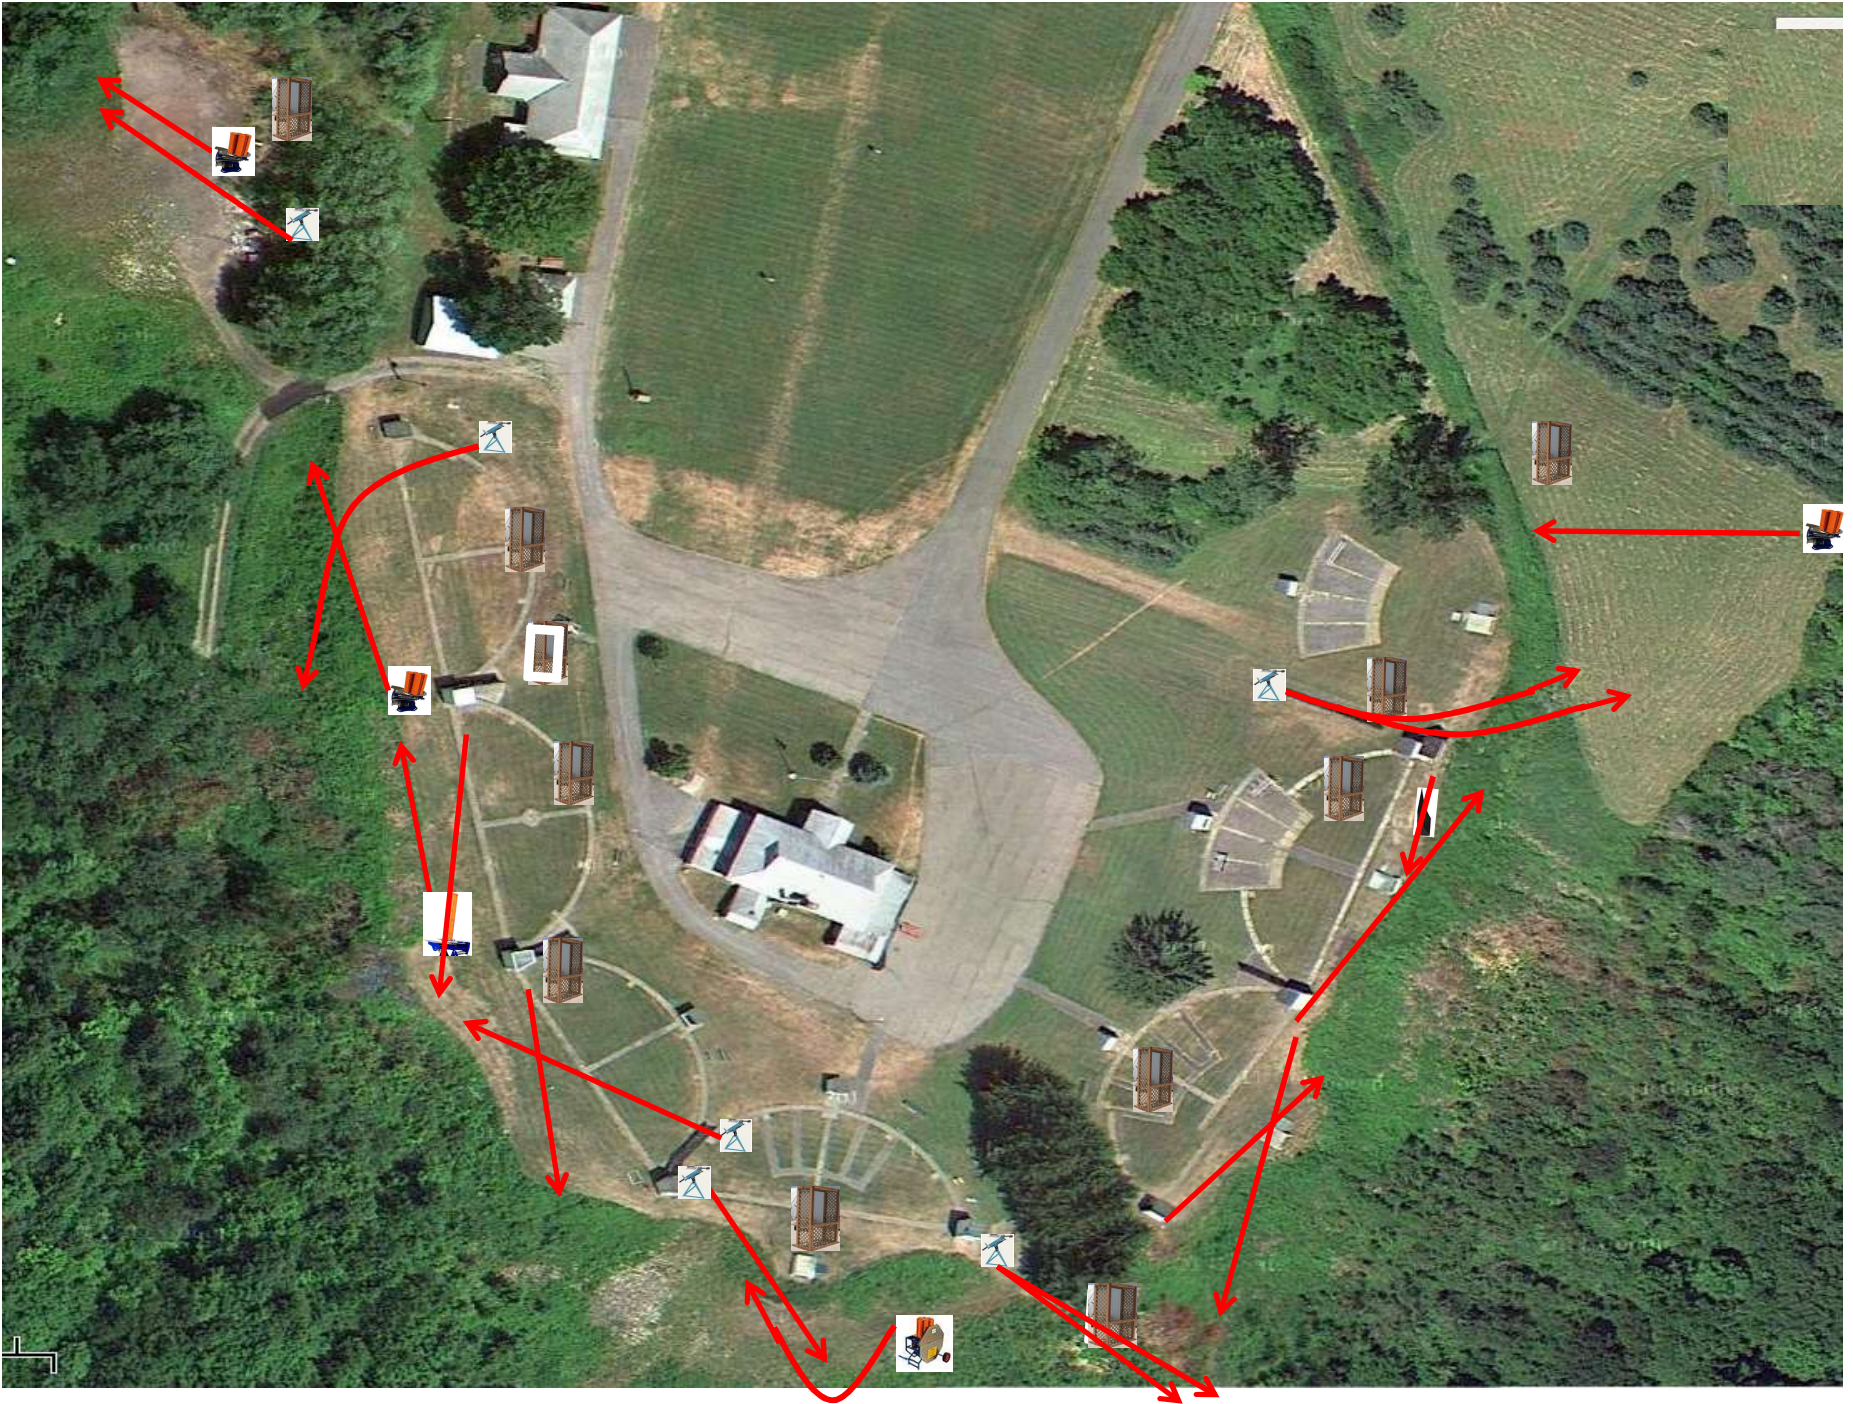

3 Boxes of Targets
3 Following Pair (6)
Blue Promatic then **Blue** Promatic

Field

2 Boxes of Targets
2 Simo Pair (4)
Manual House

Trap Field

2 Boxes of Targets
2 Simo Pair (4)
Rabbit and Low House

5-Stand

2 Boxes of Targets
2 Report Pair (4)
High House then Low House

Skeet 2

2 Boxes of Targets
2 Simo Pair (4)
Manual

Gallows

3 Boxes of Targets
3 Simo Pair (6)
Manual and Chondel

Skeet 3

2 Boxes of Targets
2 Simo Pair (4)
Manual and Low House

Skeet 4

3 Boxes of Targets
3 Report Pair (6)
Low House then Automatic

Skeet 5

3 Boxes of Targets
3 Simo Pair (6)
Manual (Tippy) and **Blue** Promatic

Skeet 6

3 Boxes of Targets
3 Report Pair (6)
Manual then **Blue** Promatic

The Pit

The Menu

10/17/2015

- 1) Field - 3 **Following Pair** - **Blue** Promatic then **Blue** Promatic (6)
- 2) Trap - 2 **Simo Pair** - Manual (4)
- 3) 5-Stand - 2 **Simo Pair** - Rabbit and Low House (4)
- 4) Skeet #2 - 2 **Report Pair** - High House then Low House (4)
- 5) Gallows - 2 **Simo Pair** - Manual (4)
- 6) Skeet #3 - 3 **Simo Pair** - Manual and **Chondel** Promatic (6)
- 7) Skeet #4 - 2 **Simo Pair** - Manual and Low House (4)
- 8) Skeet #5 - 3 **Report Pair** - Low House then Automatic (6)
- 9) Skeet #6 - 3 **Simo Pair** - Manual and **Blue** Promatic (6)
- 10) The Pit - 3 **Report Pair** - Manual then **Blue** Promatic (6)