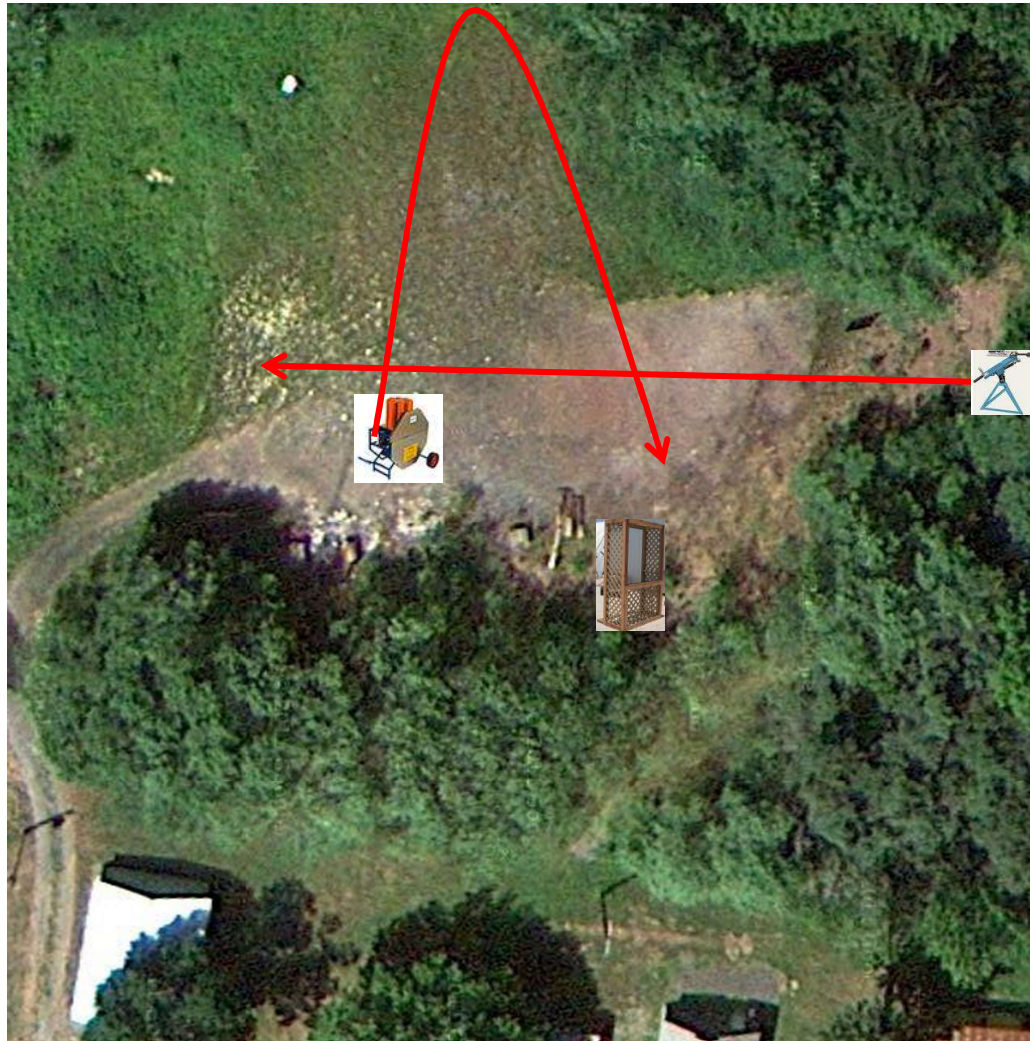

3 Boxes of Targets
3 Simo Pair (6)
Manual and **Chondel**

The Pit