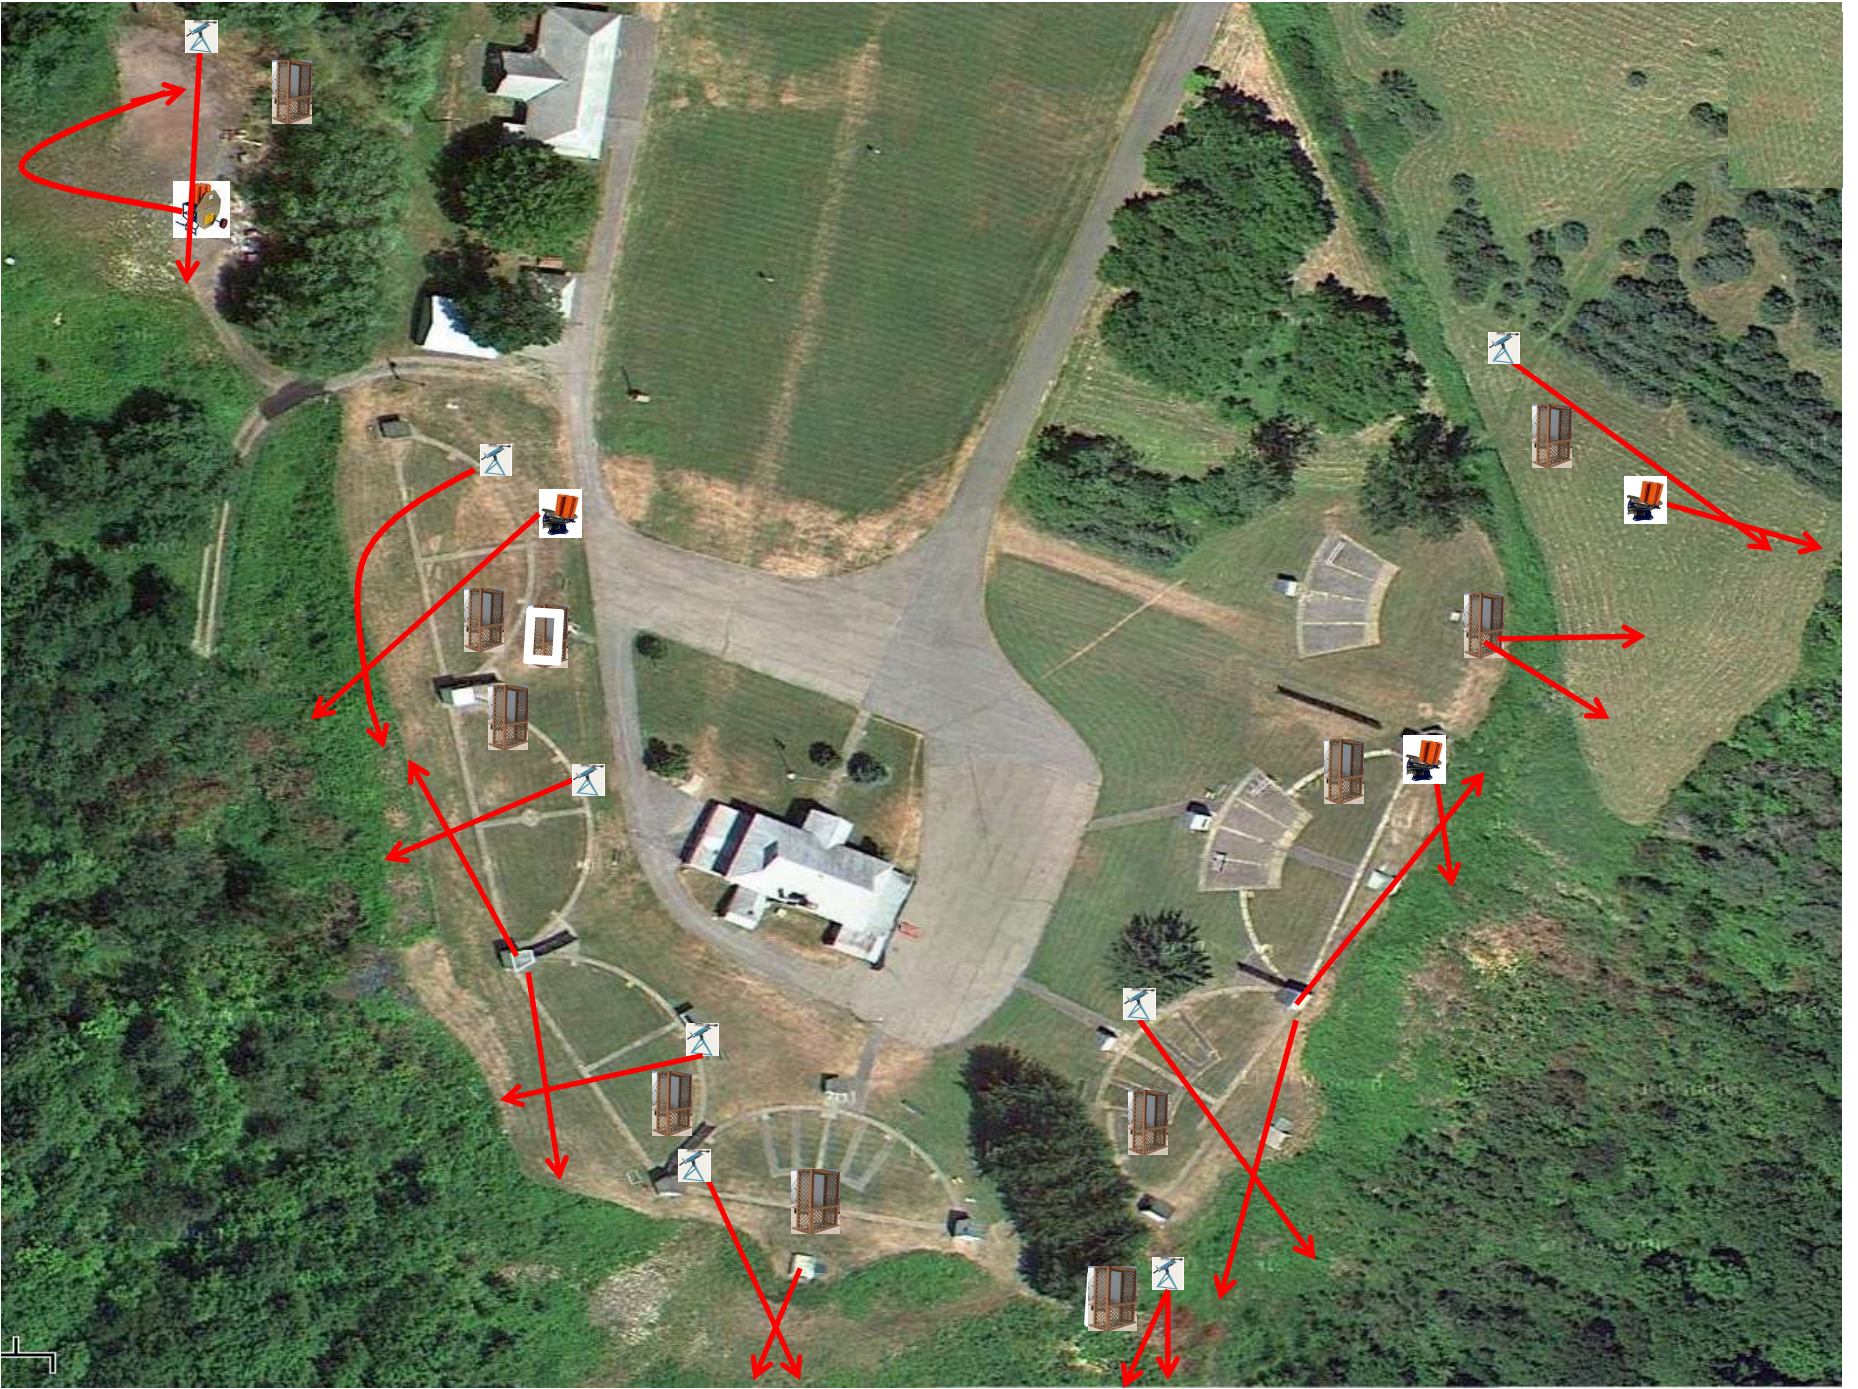

# Skeet 5

3 Boxes of Targets  
3 Simo Pair (6)  
Manual (Tippy) and **Blue** Promatic

# The Pit