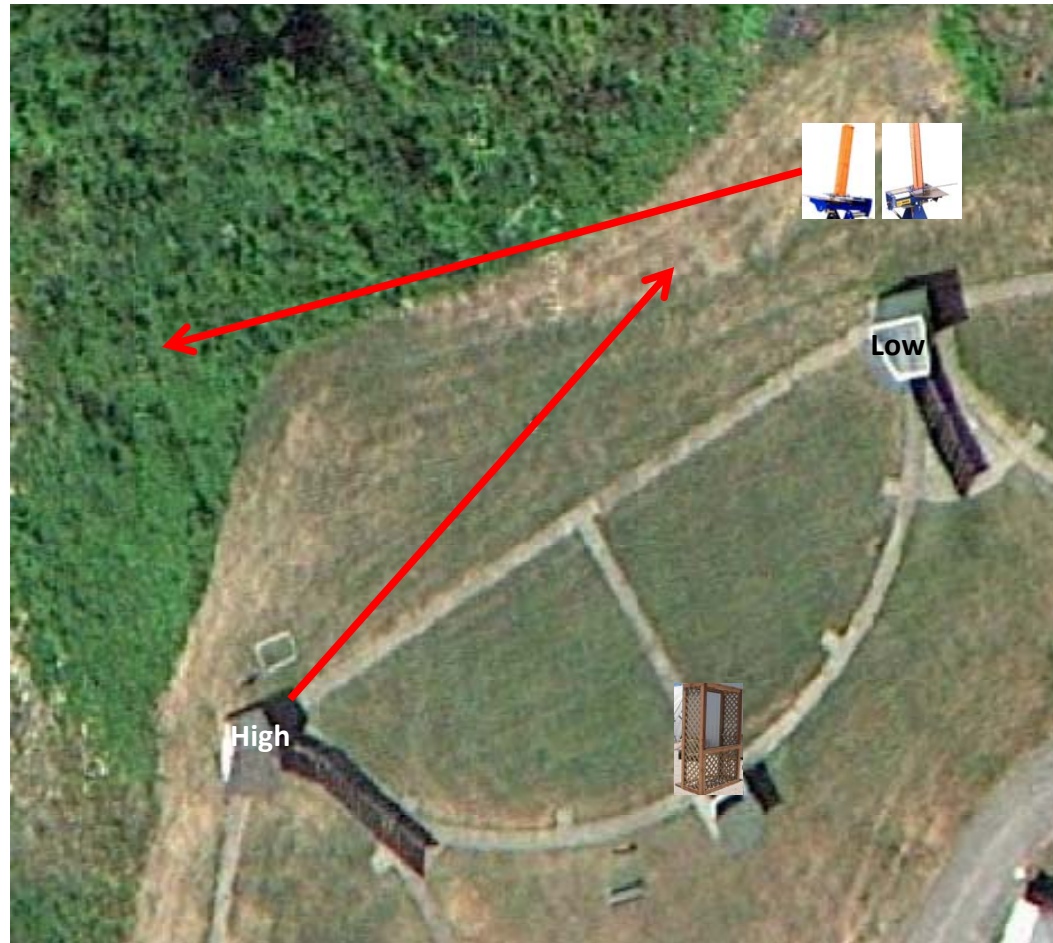

2 Boxes of Targets
2 Simo Pair (4)
Manual and Automatic

Field

2 Boxes of Targets
2 Simo Pair (4)
Manual and Trap House

Trap Field

2 Boxes of Targets
2 Simo Pair (4)
Rabbit and Low House

5-Stand

2 Boxes of Targets
2 Simo Pair (4)
Manual and High House

Skeet 2

2 Boxes of Targets
2 Simo Pair (4)
Manual (Teal)

Gallows

3 Boxes of Targets
3 Simo Pair (6)
Trap House and **Blue** Promatic

Skeet 3

3 Boxes of Targets
3 Simo Pair (6)
High House and Automatic

Skeet 4

The Pit

The Menu

11/15/2014

- | | | | | |
|-------------|-----|------------------|------------------------------|------------------|
| 1) Field | - 2 | Simo Pair | - Manual and Automatic | 4 Targets |
| 2) Trap | - 2 | Simo Pair | - Manual and Trap House | 4 Targets |
| 3) 5-Stand | - 2 | Simo Pair | - Rabbit and Low House | 4 Targets |
| 4) Skeet #2 | - 2 | Simo Pair | - Manual and High House | 4 Targets |
| 5) Gallows | - 2 | Simo Pair | - Manual (Teal) | 4 Targets |
| 6) Skeet #3 | - 3 | Simo Pair | - Trap House and Promatic | 6 Targets |
| 7) Skeet #4 | - 3 | Simo Pair | - High House and Automatic | 6 Targets |
| 8) Skeet #5 | - 3 | Simo Pair | - Low House and Automatic | 6 Targets |
| 9) Skeet #6 | - 3 | Simo Pair | - Manual Battue and Promatic | 6 Targets |
| 10) The Pit | - 3 | Simo Pair | - Manual and Chondel | 6 Targets |