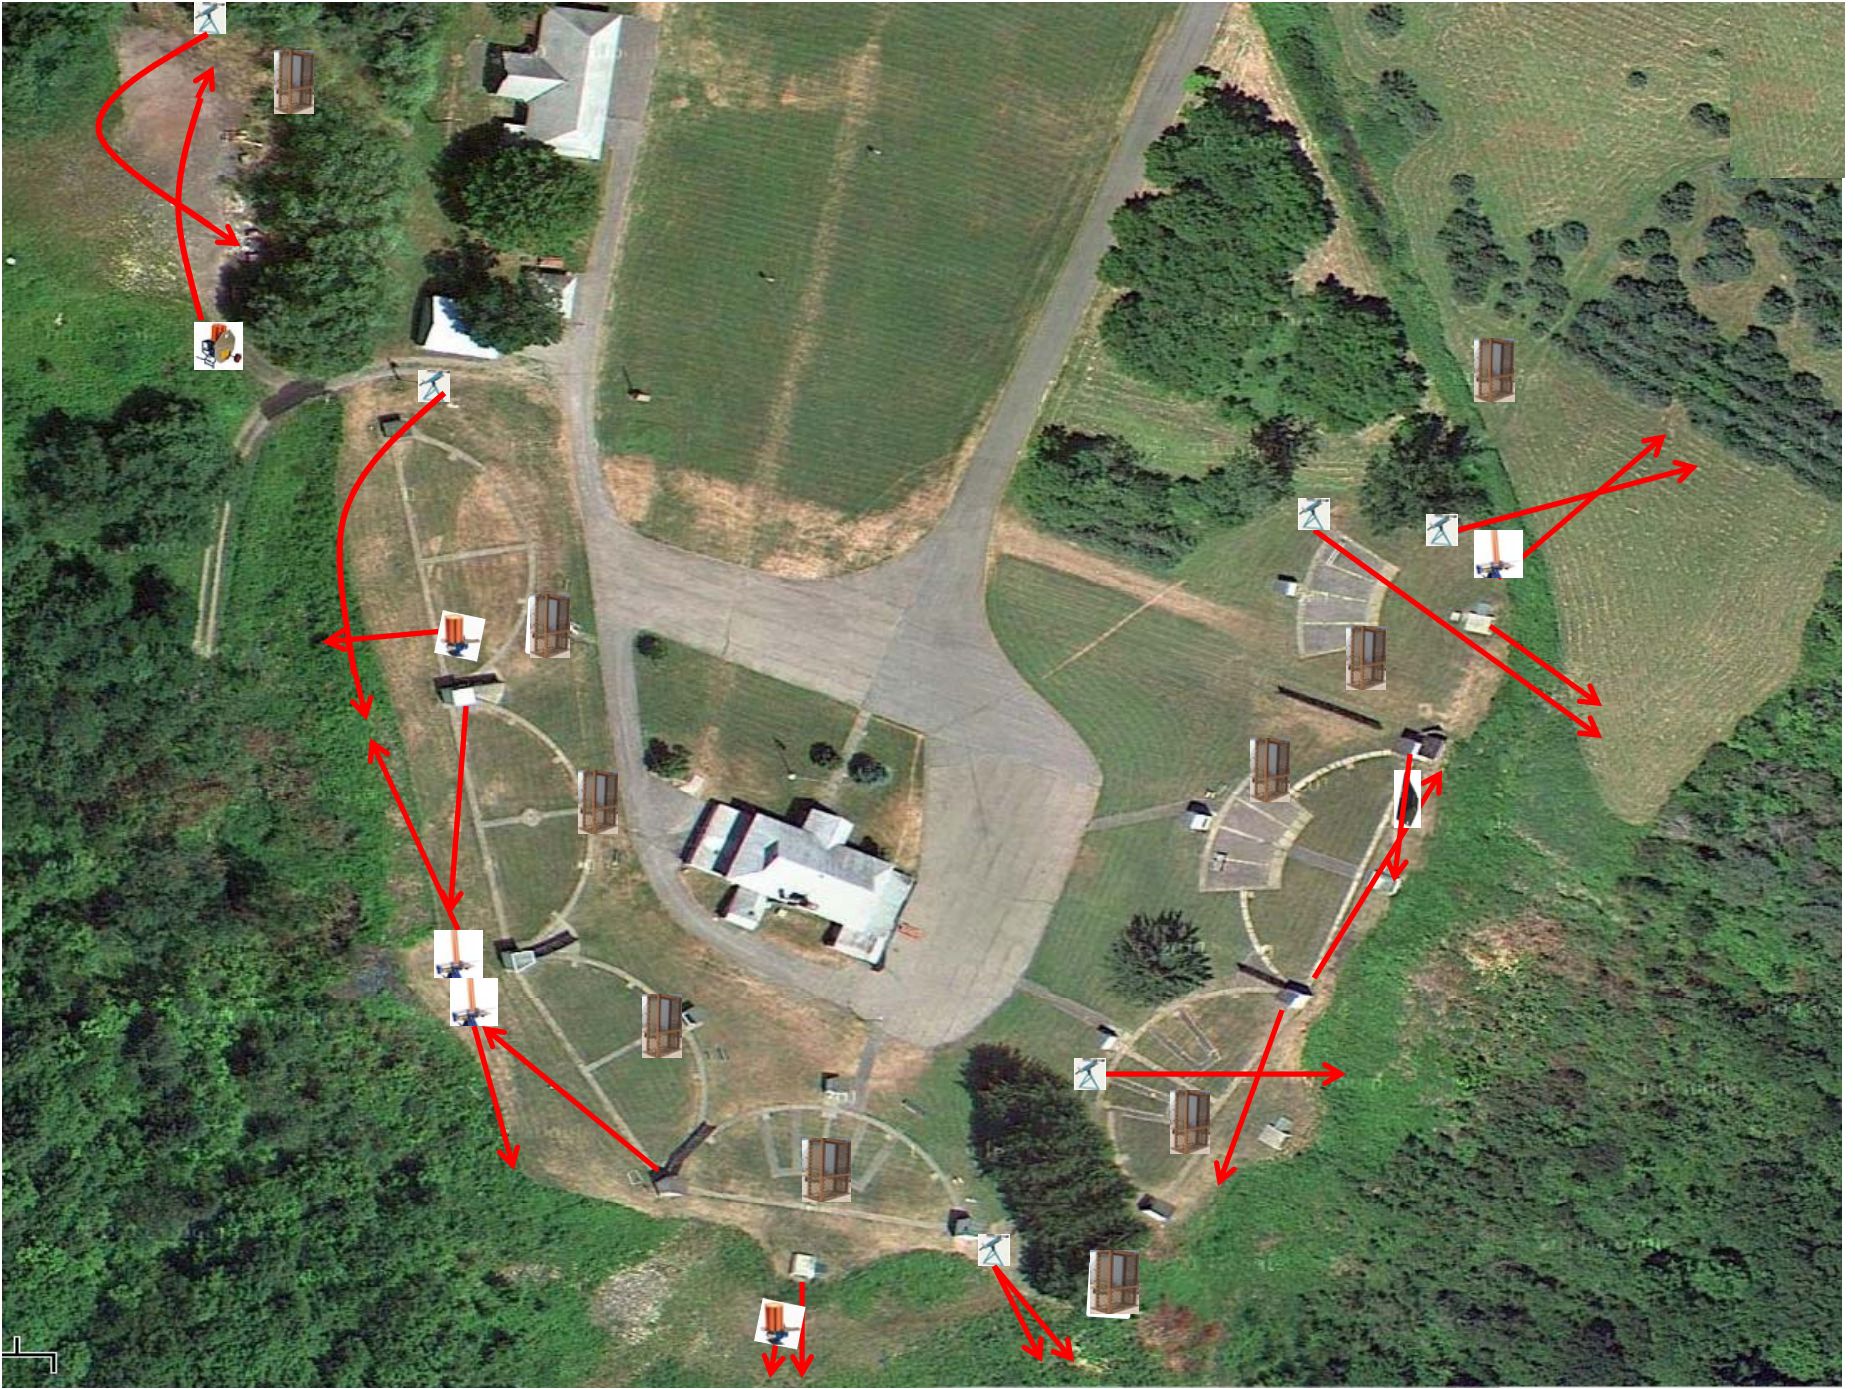

2 Boxes of Targets
2 Simo Pair (4)
Manual and Automatic

Field

2 Boxes of Targets
2 Simo Pair (4)
Manual and Trap House

Trap Field

2 Boxes of Targets
2 Simo Pair (4)
Rabbit and Low House

5-Stand

2 Boxes of Targets
2 Simo Pair (4)
Manual and High House

3 Boxes of Targets
3 Simo Pair (6)
Low House and Automatic

Skeet 5

3 Boxes of Targets
3 Simo Pair (6)
Manual – Battue (Tippy) and **Blue** Promatic

Skeet 6

3 Boxes of Targets
3 Simo Pair (6)
Manual and Chondel

The Pit

The Menu

11/15/2014

- | | | | | |
|-------------|-----|------------------|------------------------------|------------------|
| 1) Field | - 2 | Simo Pair | - Manual and Automatic | 4 Targets |
| 2) Trap | - 2 | Simo Pair | - Manual and Trap House | 4 Targets |
| 3) 5-Stand | - 2 | Simo Pair | - Rabbit and Low House | 4 Targets |
| 4) Skeet #2 | - 2 | Simo Pair | - Manual and High House | 4 Targets |
| 5) Gallows | - 2 | Simo Pair | - Manual (Teal) | 4 Targets |
| 6) Skeet #3 | - 3 | Simo Pair | - Trap House and Promatic | 6 Targets |
| 7) Skeet #4 | - 3 | Simo Pair | - High House and Automatic | 6 Targets |
| 8) Skeet #5 | - 3 | Simo Pair | - Low House and Automatic | 6 Targets |
| 9) Skeet #6 | - 3 | Simo Pair | - Manual Battue and Promatic | 6 Targets |
| 10) The Pit | - 3 | Simo Pair | - Manual and Chondel | 6 Targets |

(50)