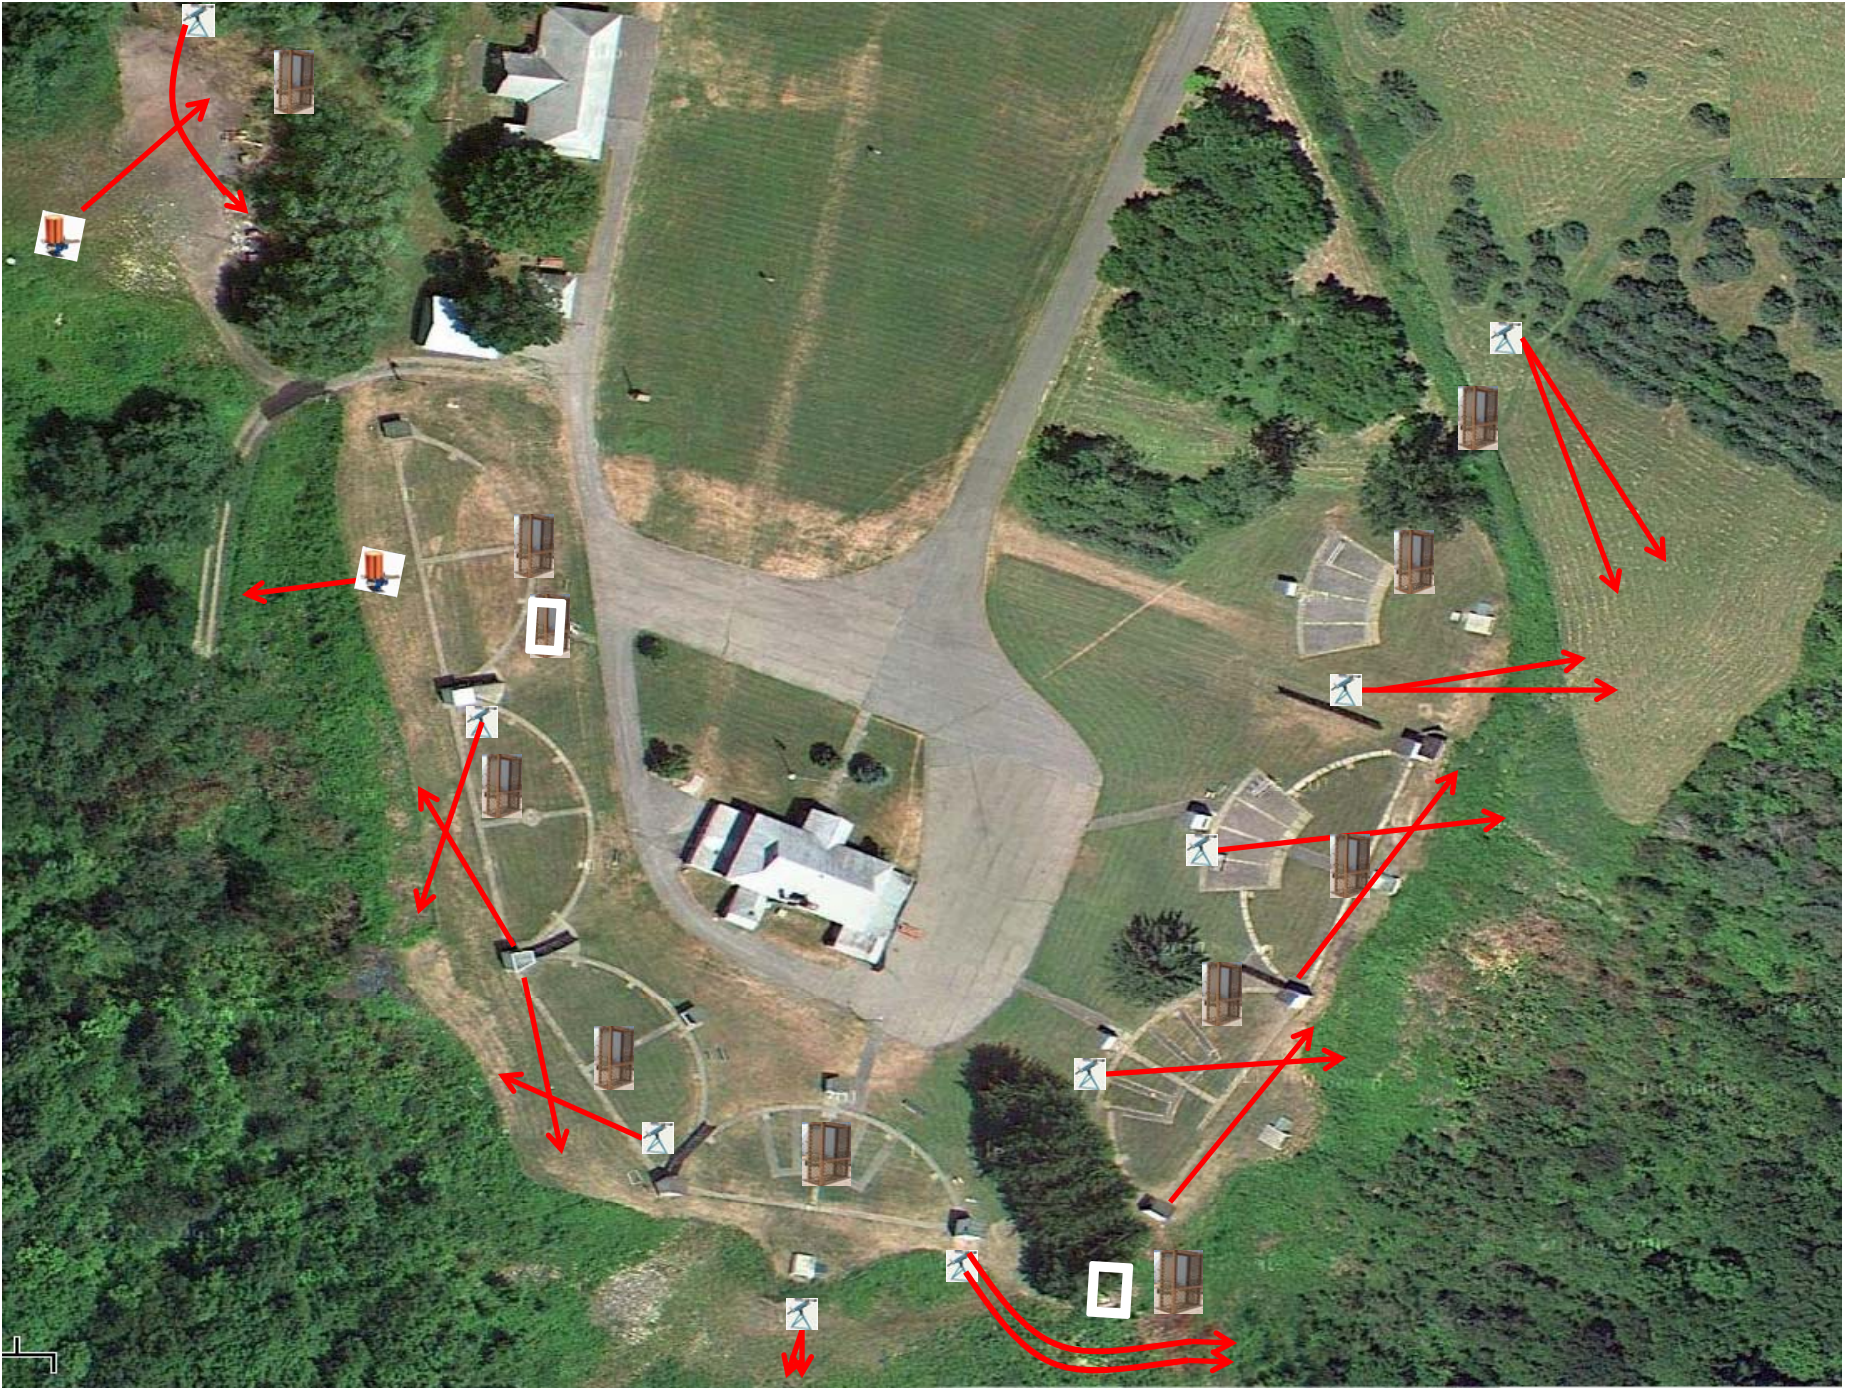

2 Boxes of Targets
2 Simo Pair (4)
Manual

Field

2 Boxes of Targets
2 Simo Pair (4)
Manual

Trap Field

3 Boxes of Targets
3 Report Pair (6)
Trap House then Low House

5-Stand

3 Boxes of Targets
3 True Pair (6)
Manual and Low House

Skeet 2

2 Boxes of Targets
2 Simo Pair (4)
Manual

Gallows

3 Boxes of Targets
3 Simo Pair (6)
Manual (Teal)

Skeet 3

2 Boxes of Targets
2 Simo Pair (4)
Manual and Low House

Skeet 4

2 Boxes of Targets
2 Simo Pair (4)
Manual and High House

Skeet 5

3 Boxes of Targets
3 Report Pair (6)
Blue Promatic then **Blue** Promatic

Skeet 6

3 Boxes of Targets
3 Report Pair (6)
Manual then **Blue** Promatic

The Pit

The Menu – 10/04/2014

1) Field	- 2 Simo Pair	- Manual	(4)
2) Trap	- 2 Simo Pair	- Manual	(4)
3) 5-Stand	- 3 Report Pair	- Trap House then Low House	(6)
4) Skeet #2	- 3 Simo Pair	- Manual and Low House	(6)
5) Gallows	- 2 Simo Pair	- Manual (Tippy)	(4)
6) Skeet #3	- 3 Simo Pair	- Manual (Teal)	(6)
7) Skeet #4	- 2 Simo Pair	- Manual and Low House	(4)
8) Skeet #5	- 2 Simo Pair	- Manual and High House	(4)
9) Skeet #6	- 3 Report Pair	- Blue Promatic then Blue Promatic	(6)
10) The Pit	- 3 Report Pair	- Manual (Tippy) then Blue Promatic	(6)

			(50)