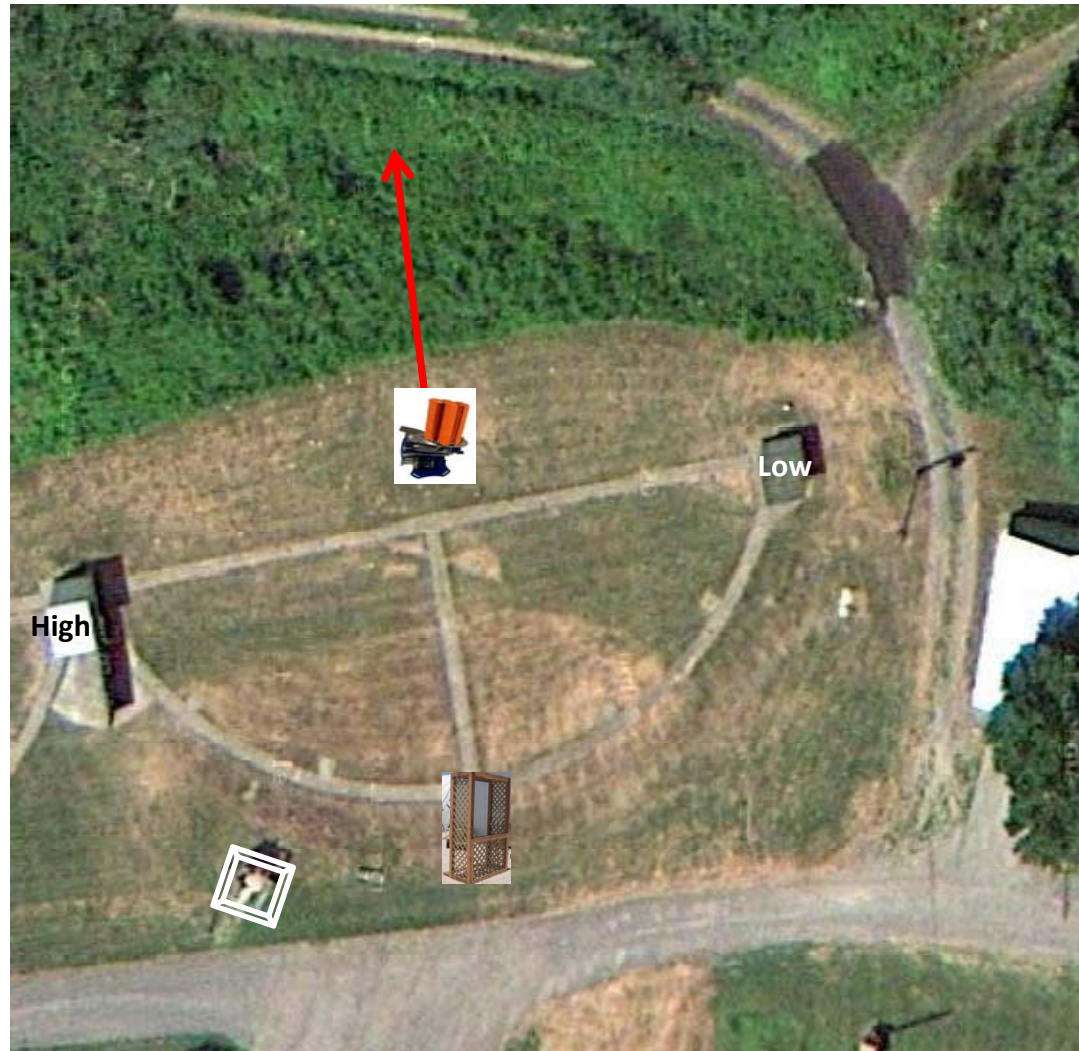

2 Boxes of Targets
2 Simo Pair (4)
Manual

Field

2 Boxes of Targets
2 Simo Pair (4)
Manual

Trap Field

3 Boxes of Targets
3 Report Pair (6)
Trap House then Low House

5-Stand

3 Boxes of Targets
3 True Pair (6)
Manual and Low House

Skeet 2

2 Boxes of Targets
2 Simo Pair (4)
Manual

Gallows

3 Boxes of Targets
3 Simo Pair (6)
Manual (Teal)

Skeet 3

2 Boxes of Targets
2 Simo Pair (4)
Manual and Low House

Skeet 4

2 Boxes of Targets
2 Simo Pair (4)
Manual and High House

Skeet 5

3 Boxes of Targets
3 Report Pair (6)
Blue Promatic then **Blue** Promatic

Skeet 6

3 Boxes of Targets
3 Report Pair (6)
Manual then **Blue** Promatic

The Pit

The Menu – 10/04/2014

1) Field	- 2 Simo Pair	- Manual	(4)
2) Trap	- 2 Simo Pair	- Manual	(4)
3) 5-Stand	- 3 Report Pair	- Trap House then Low House	(6)
4) Skeet #2	- 3 Simo Pair	- Manual and Low House	(6)
5) Gallows	- 2 Simo Pair	- Manual (Tippy)	(4)
6) Skeet #3	- 3 Simo Pair	- Manual (Teal)	(6)
7) Skeet #4	- 2 Simo Pair	- Manual and Low House	(4)
8) Skeet #5	- 2 Simo Pair	- Manual and High House	(4)
9) Skeet #6	- 3 Report Pair	- Blue Promatic then Blue Promatic	(6)
10) The Pit	- 3 Report Pair	- Manual (Tippy) then Blue Promatic	(6)